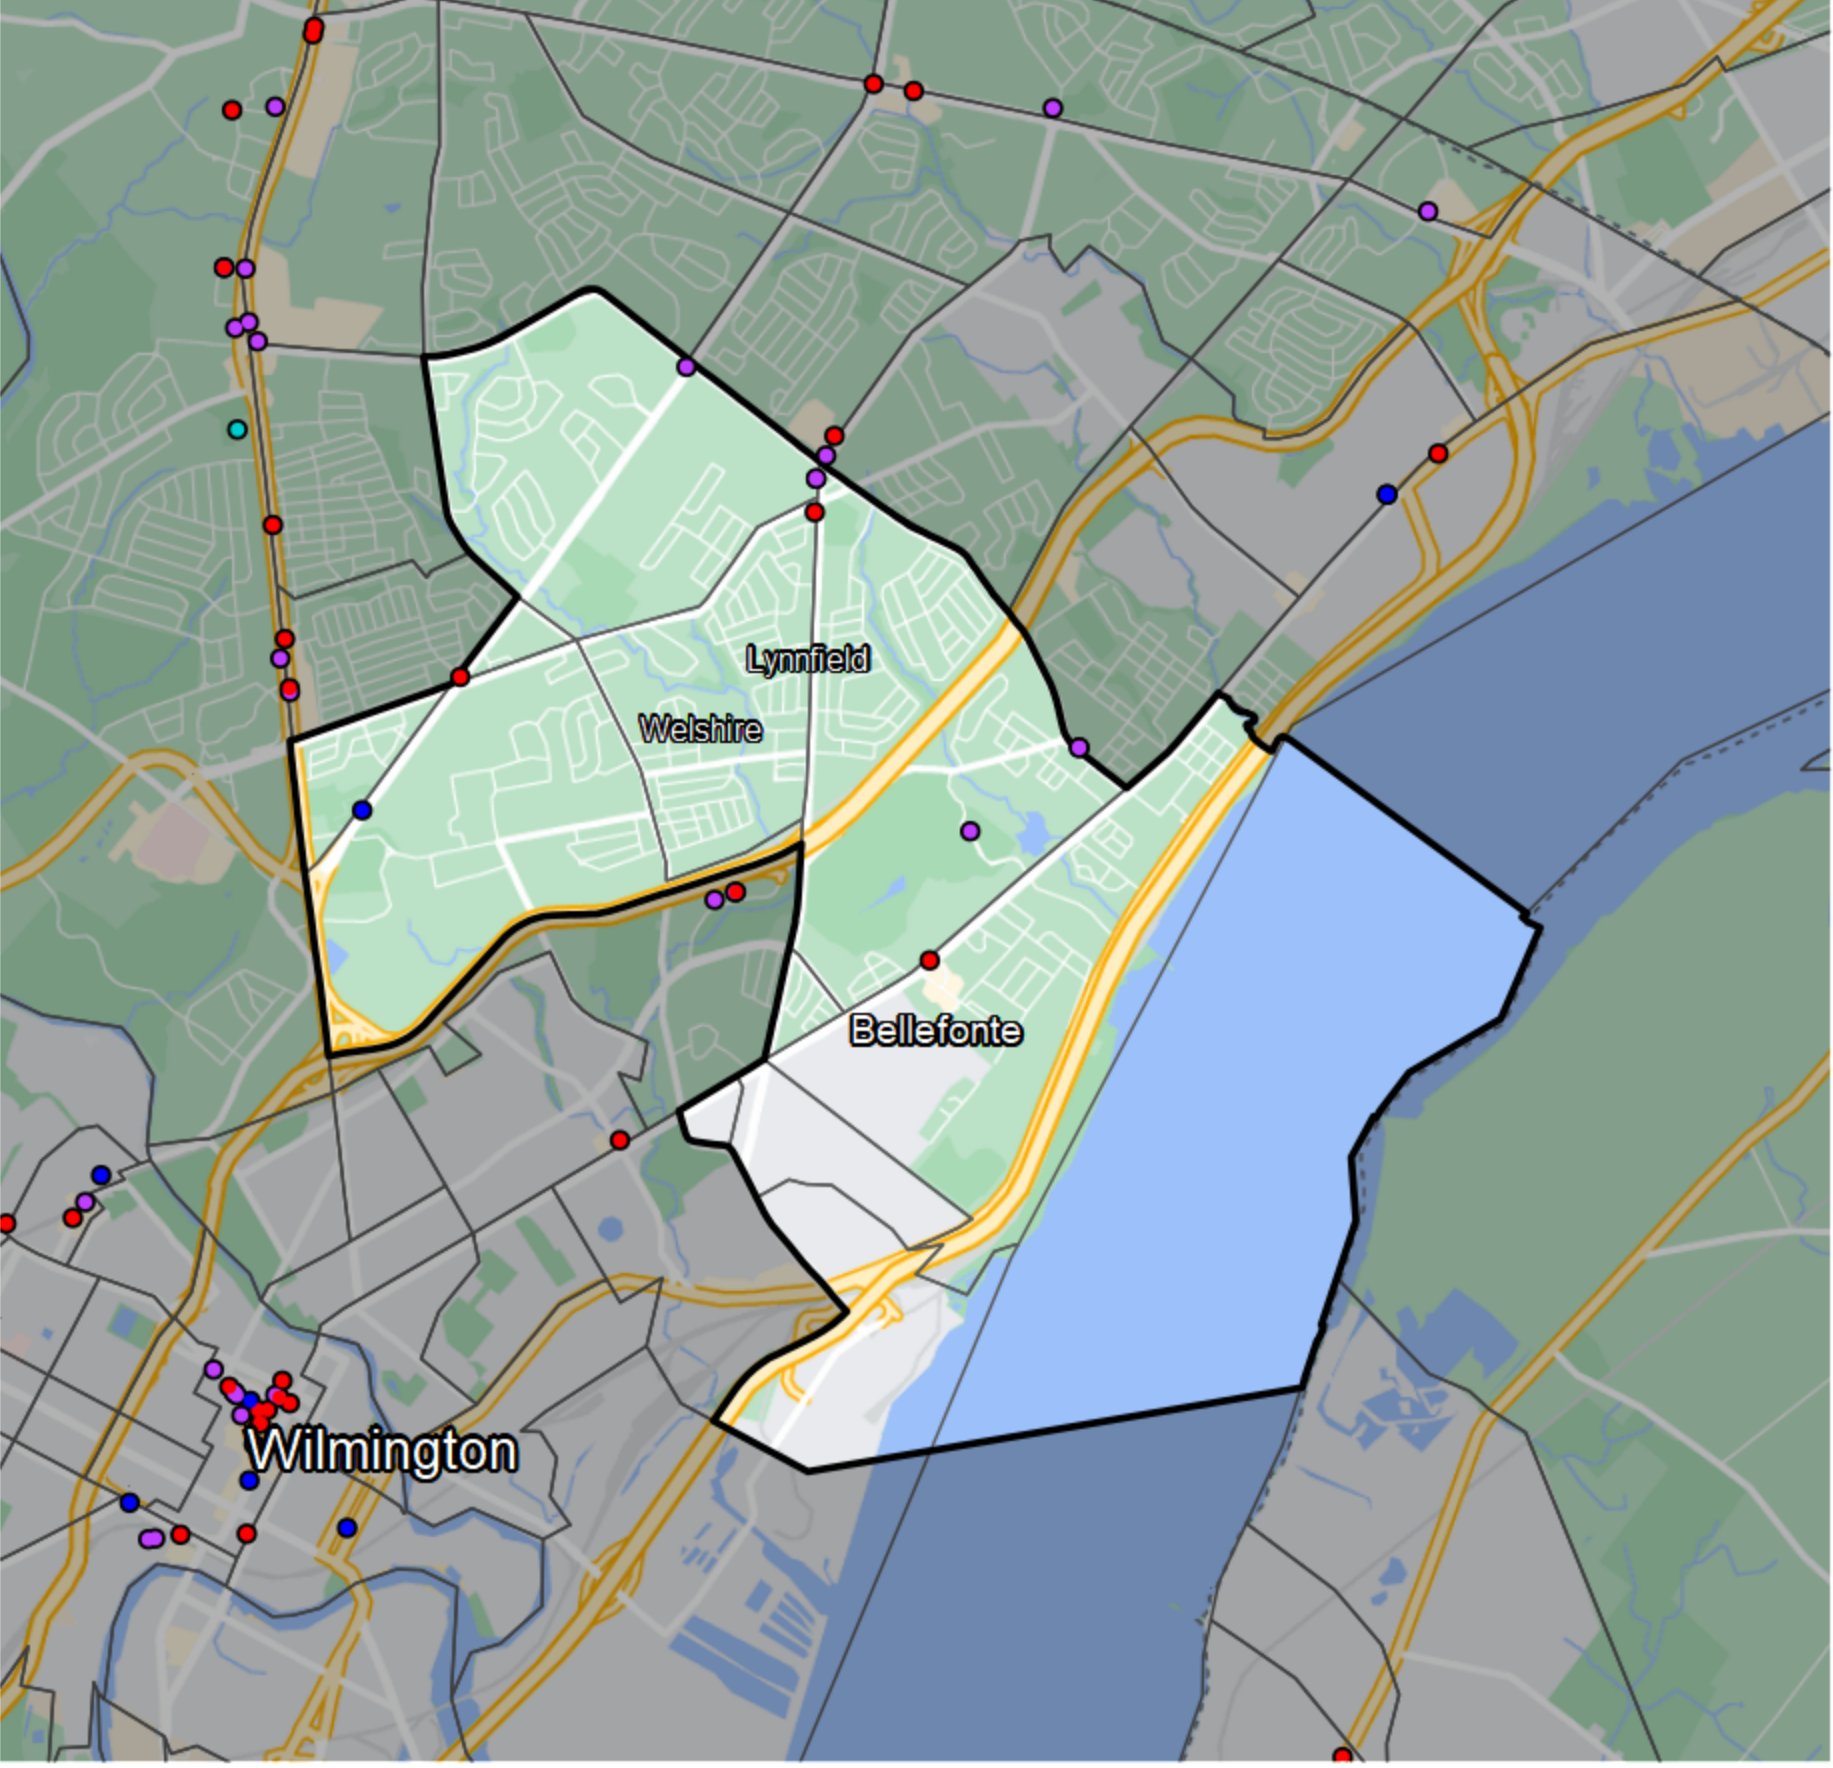

Delaware - State House District 6

- Banking Desert**
- No Branches within 10 Miles of Population Center
- Financial Institutions**
- Bank: 4
 - Bank, Out-of-State: 3
 - Credit Union: 1
 - Credit Union, Out-of-State: 0

Sources: NCUA, FDIC, UW-Madison Population Lab, CDFI, US Census, Google Maps, CUNA