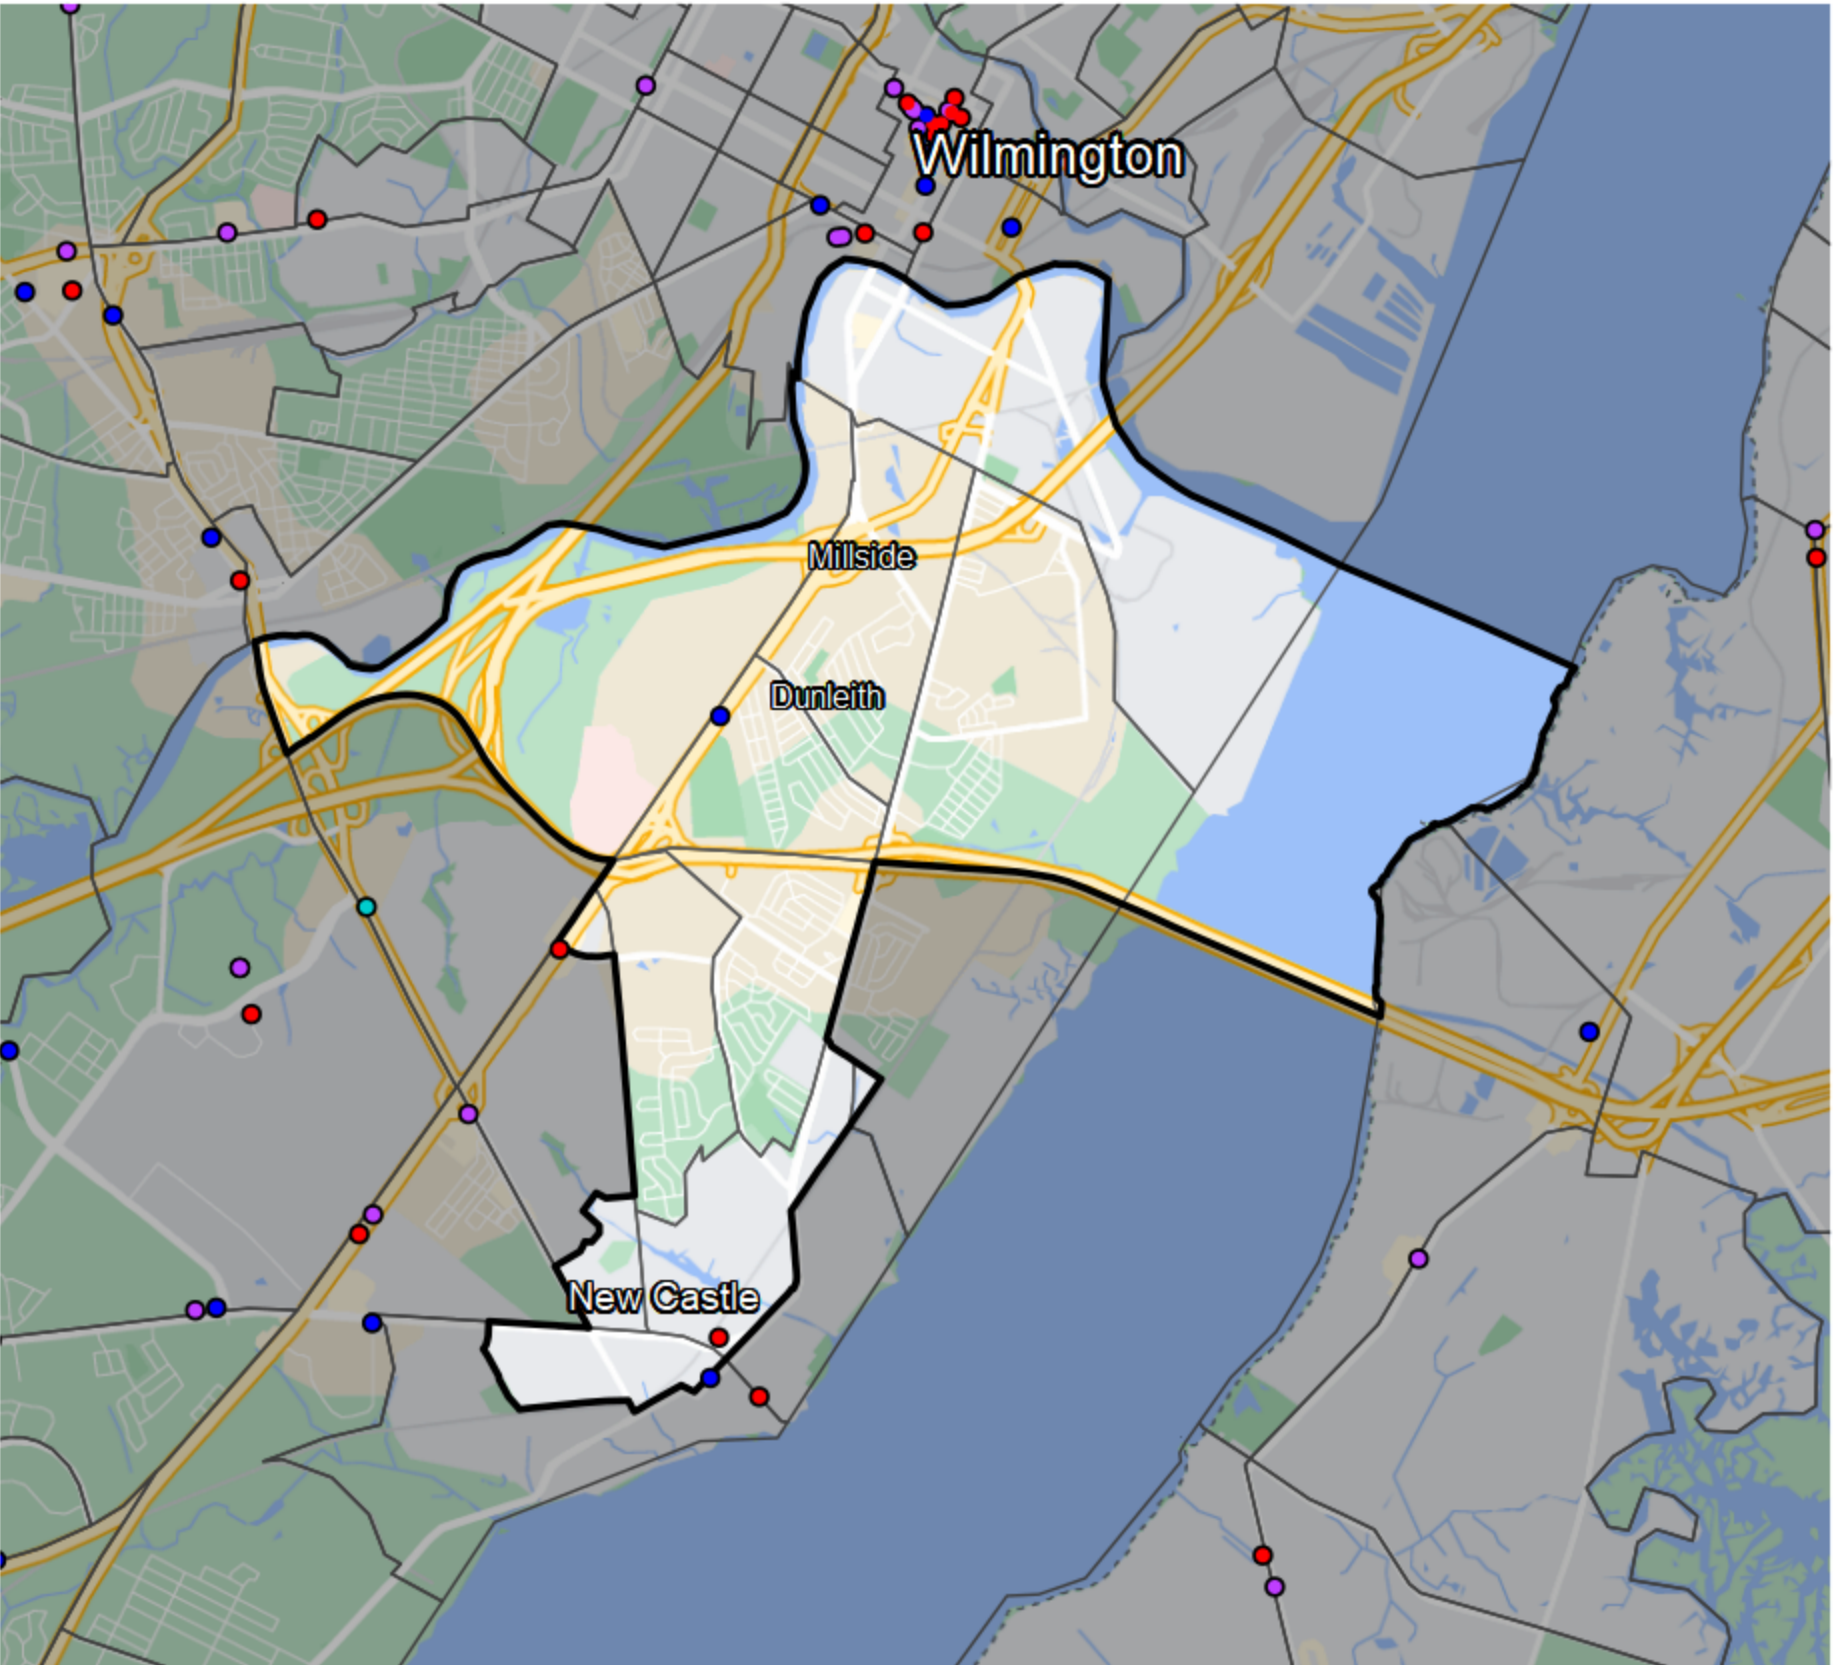

# Delaware - State House District 16

- Banking Desert**
- No Branches within 10 Miles of Population Center
- Financial Institutions**
- Bank: 0
  - Bank, Out-of-State: 1
  - Credit Union: 1
  - Credit Union, Out-of-State: 0

Sources: NCUA, FDIC, UW-Madison Population Lab, CDFI, US Census, Google Maps, CUNA