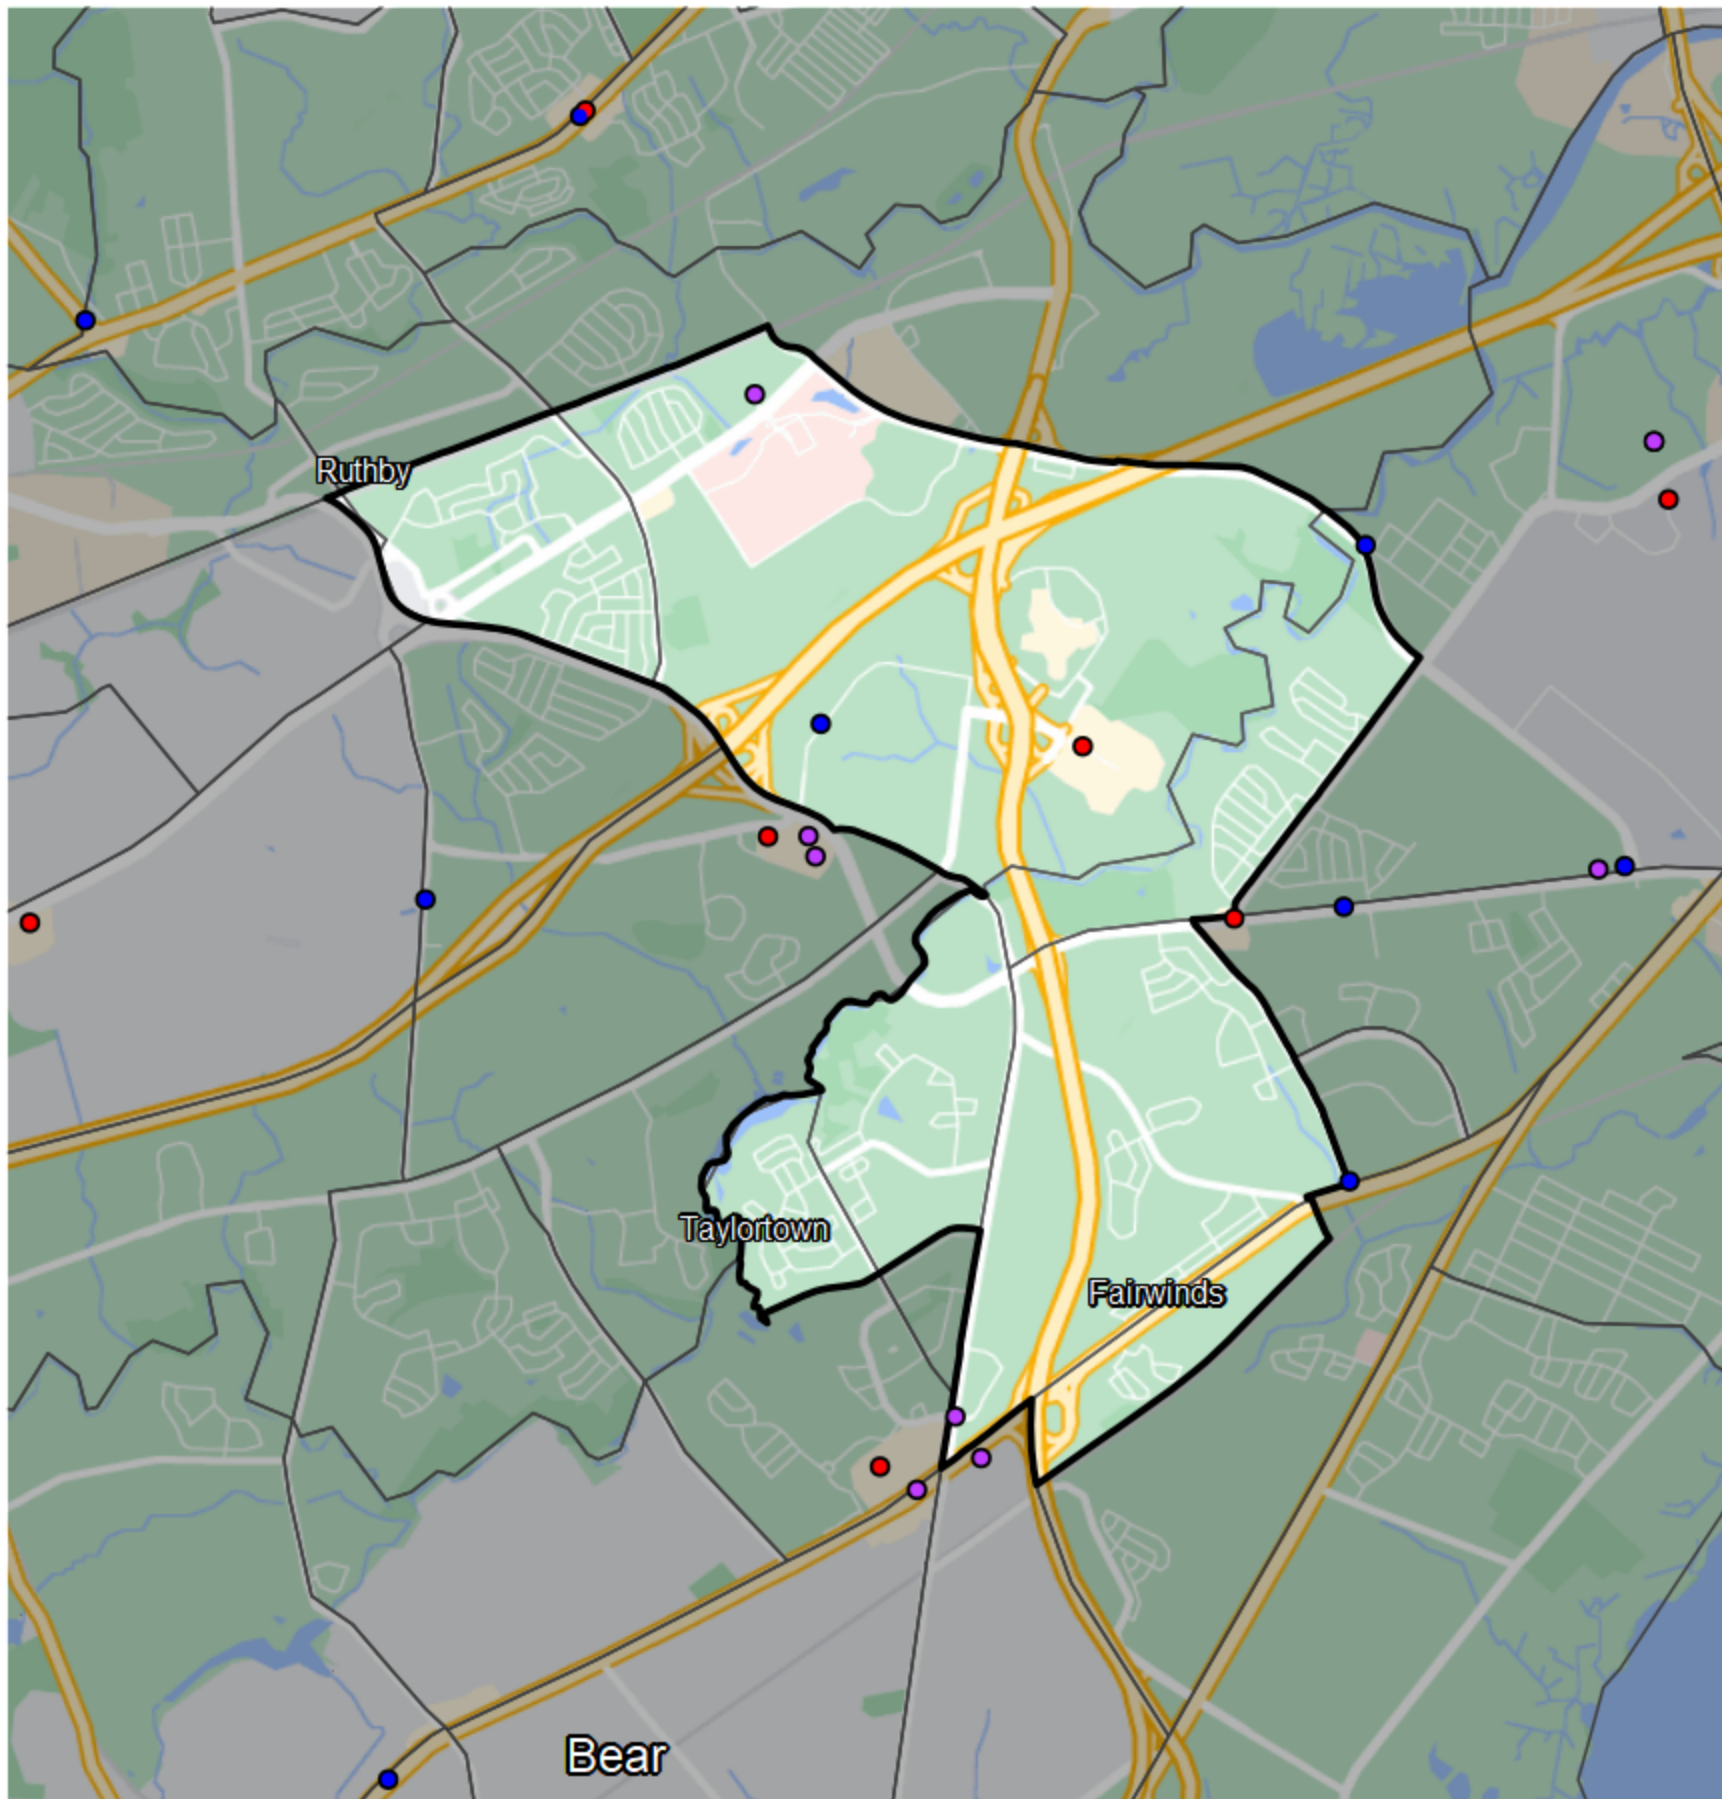

Delaware - State House District 18

Banking Desert

■ No Branches within 10 Miles of Population Center

Financial Institutions

- Bank: 2
- Bank, Out-of-State: 1
- Credit Union: 1
- Credit Union, Out-of-State: 0