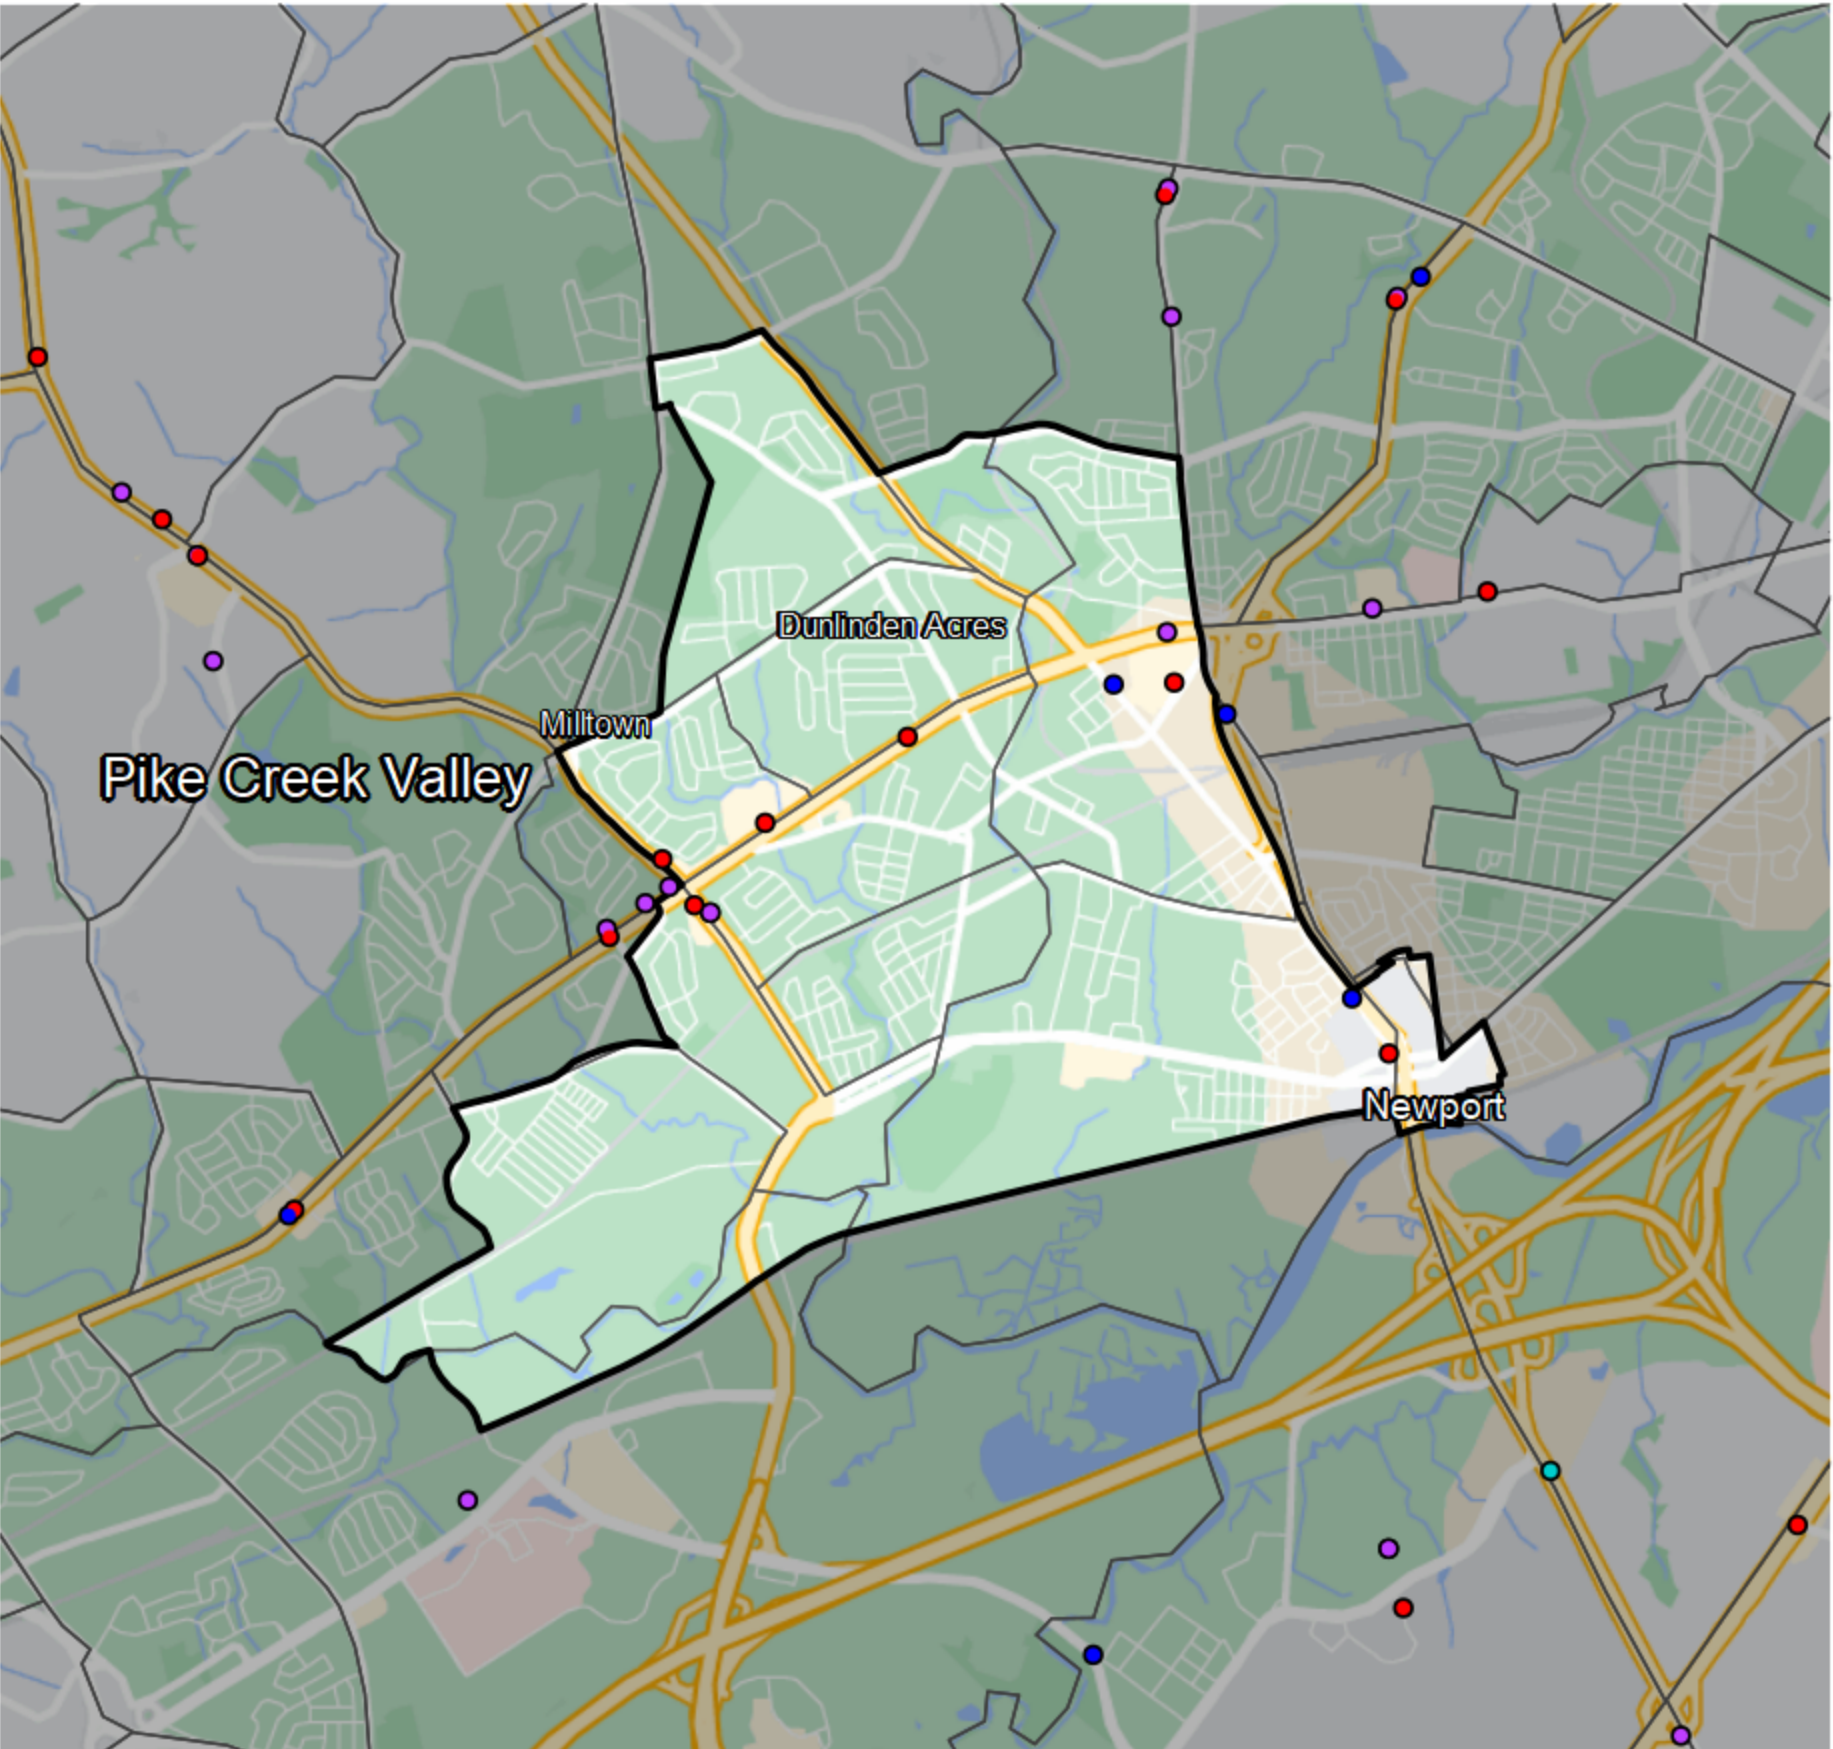

Delaware - State House District 19

- Banking Desert**
- No Branches within 10 Miles of Population Center
- Financial Institutions**
- Bank: 3
 - Bank, Out-of-State: 6
 - Credit Union: 2
 - Credit Union, Out-of-State: 0

Sources: NCUA, FDIC, UW-Madison Population Lab, CDFI, US Census, Google Maps, CUNA