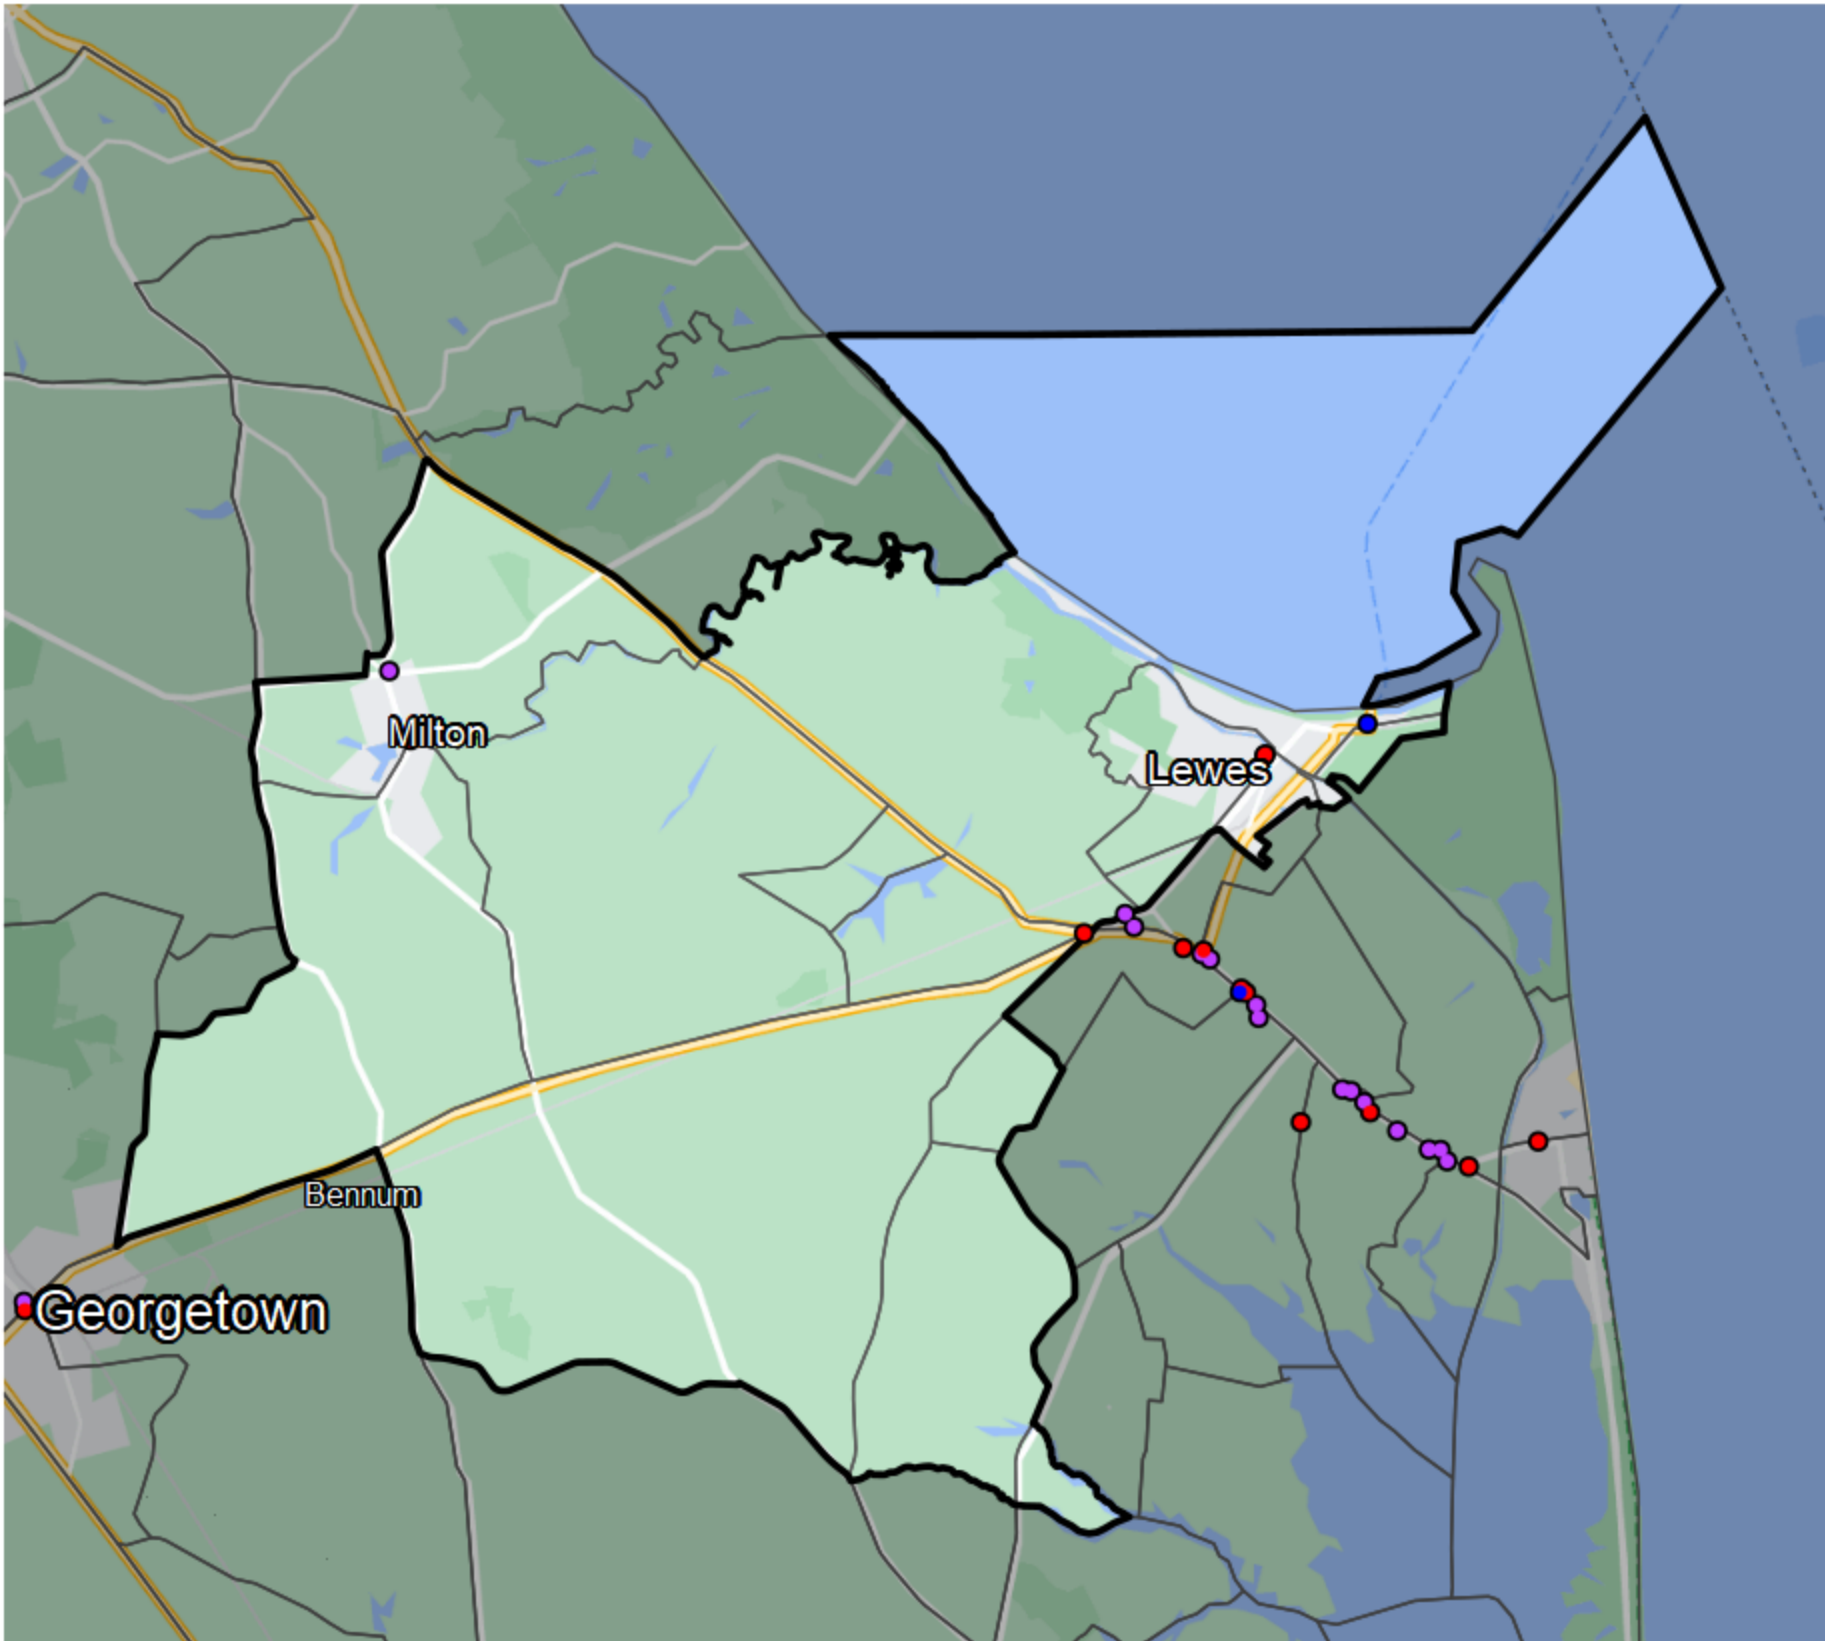

Delaware - State House District 20

Banking Desert
No Branches within 10 Miles of Population Center

Financial Institutions

- Bank: 2
- Bank, Out-of-State: 4
- Credit Union: 1
- Credit Union, Out-of-State: 0