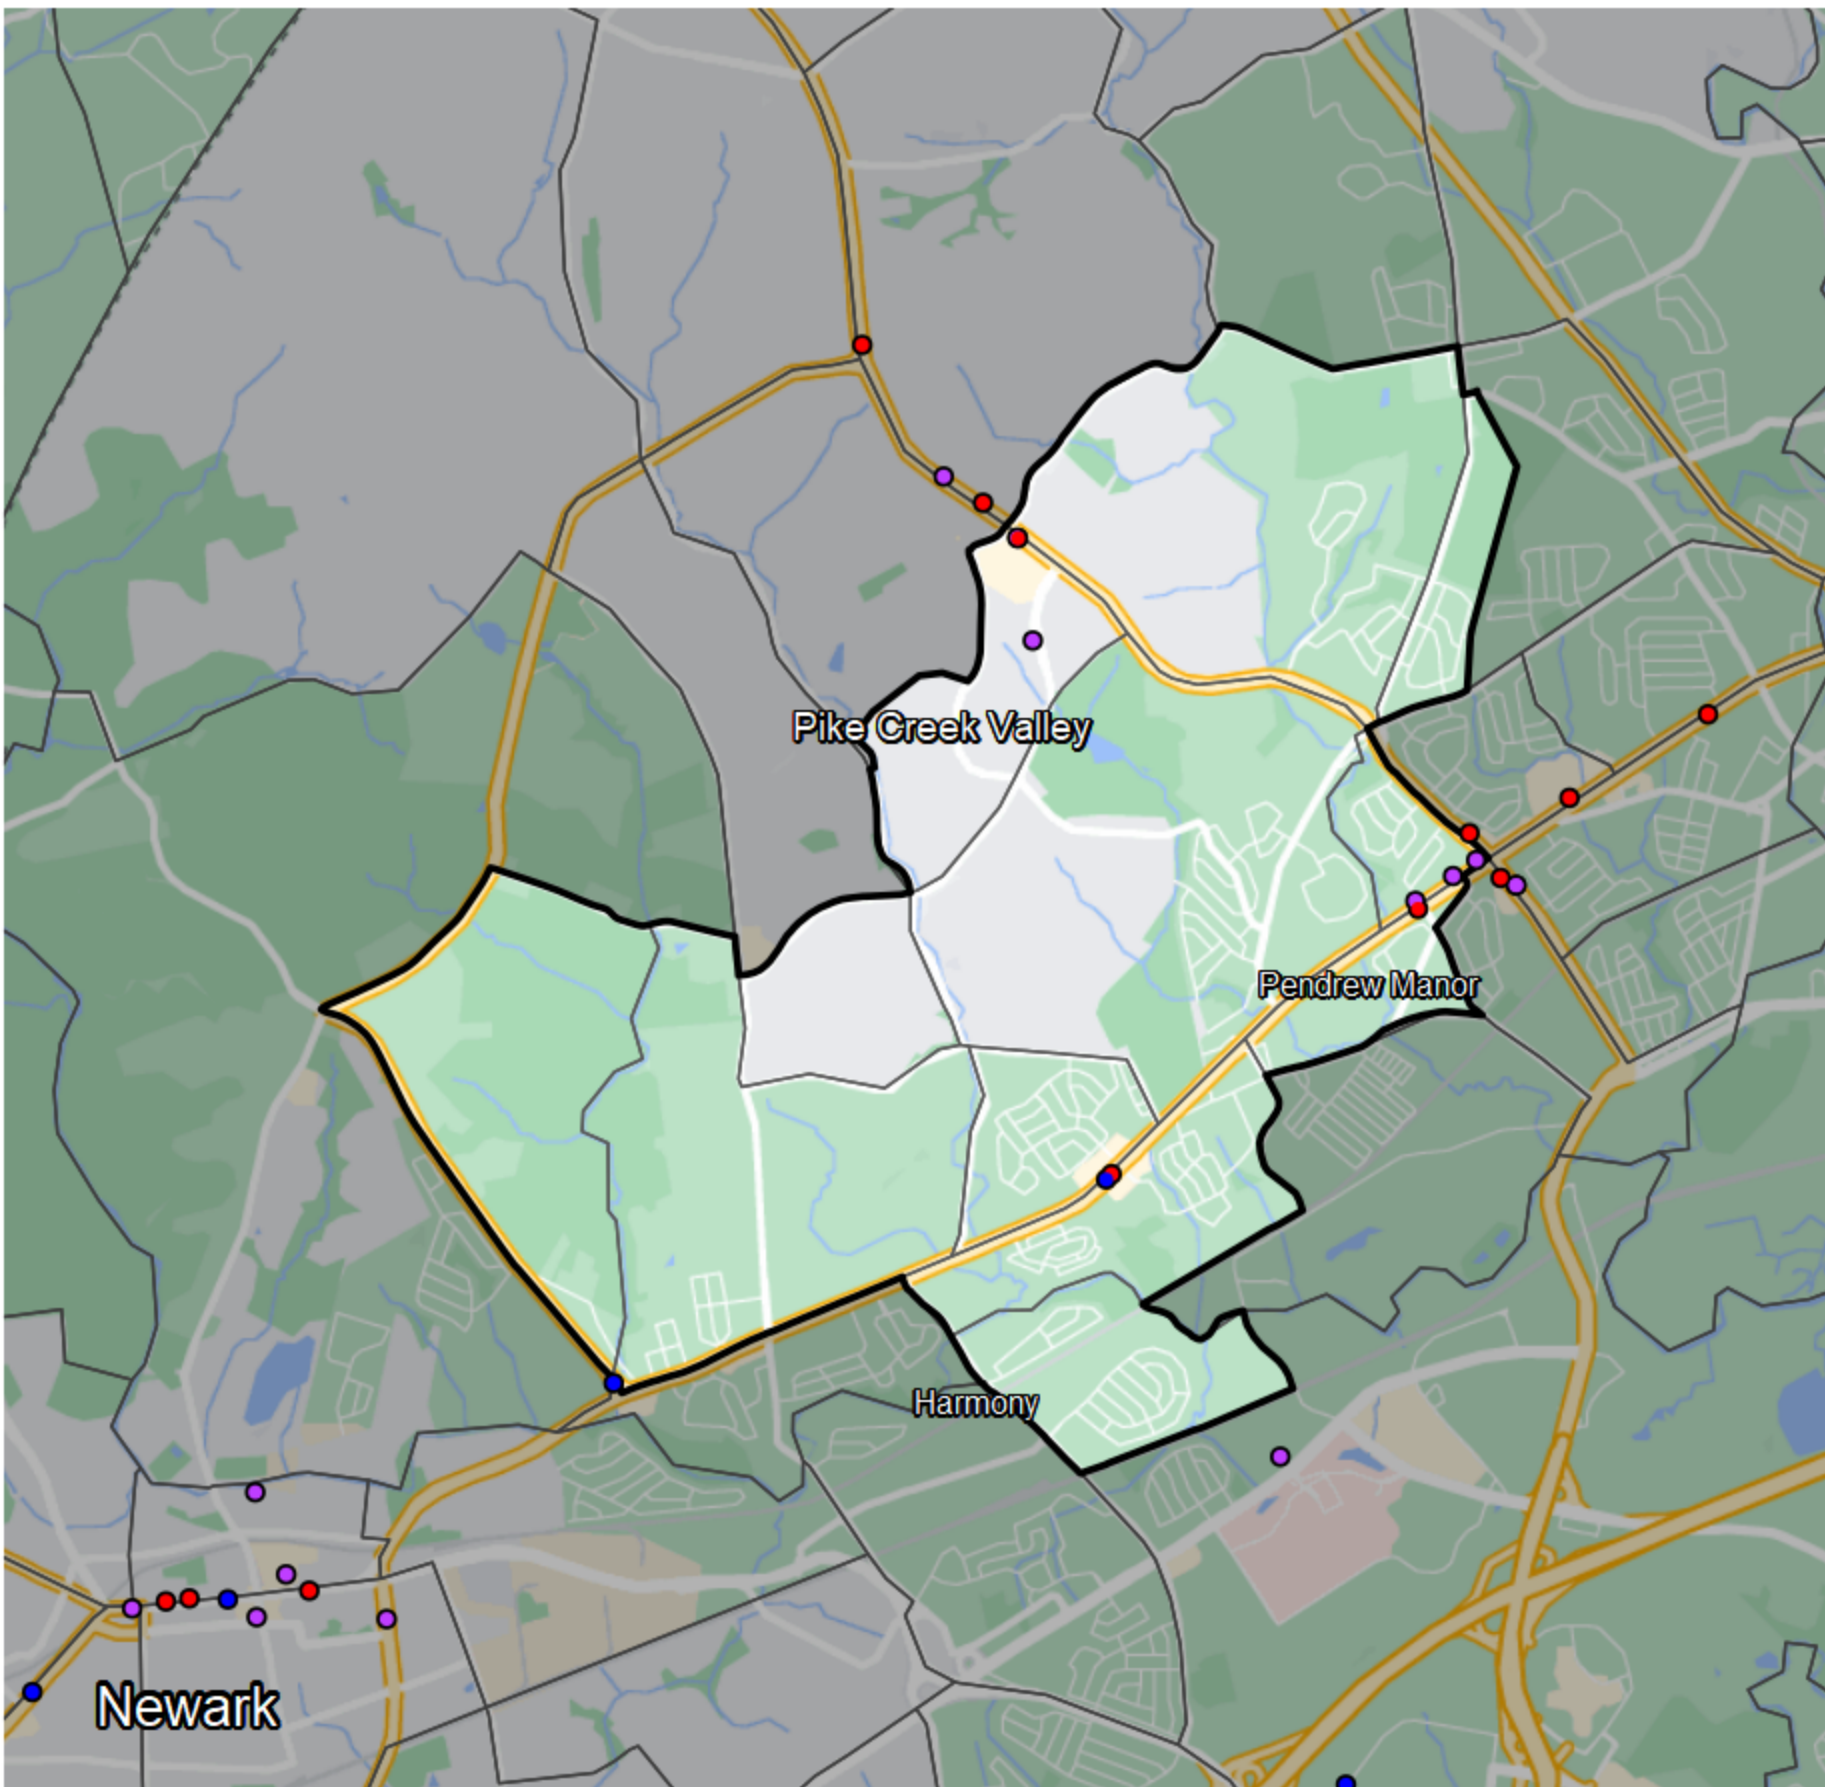

# Delaware - State House District 21

### Banking Desert

No Branches within 10 Miles of Population Center