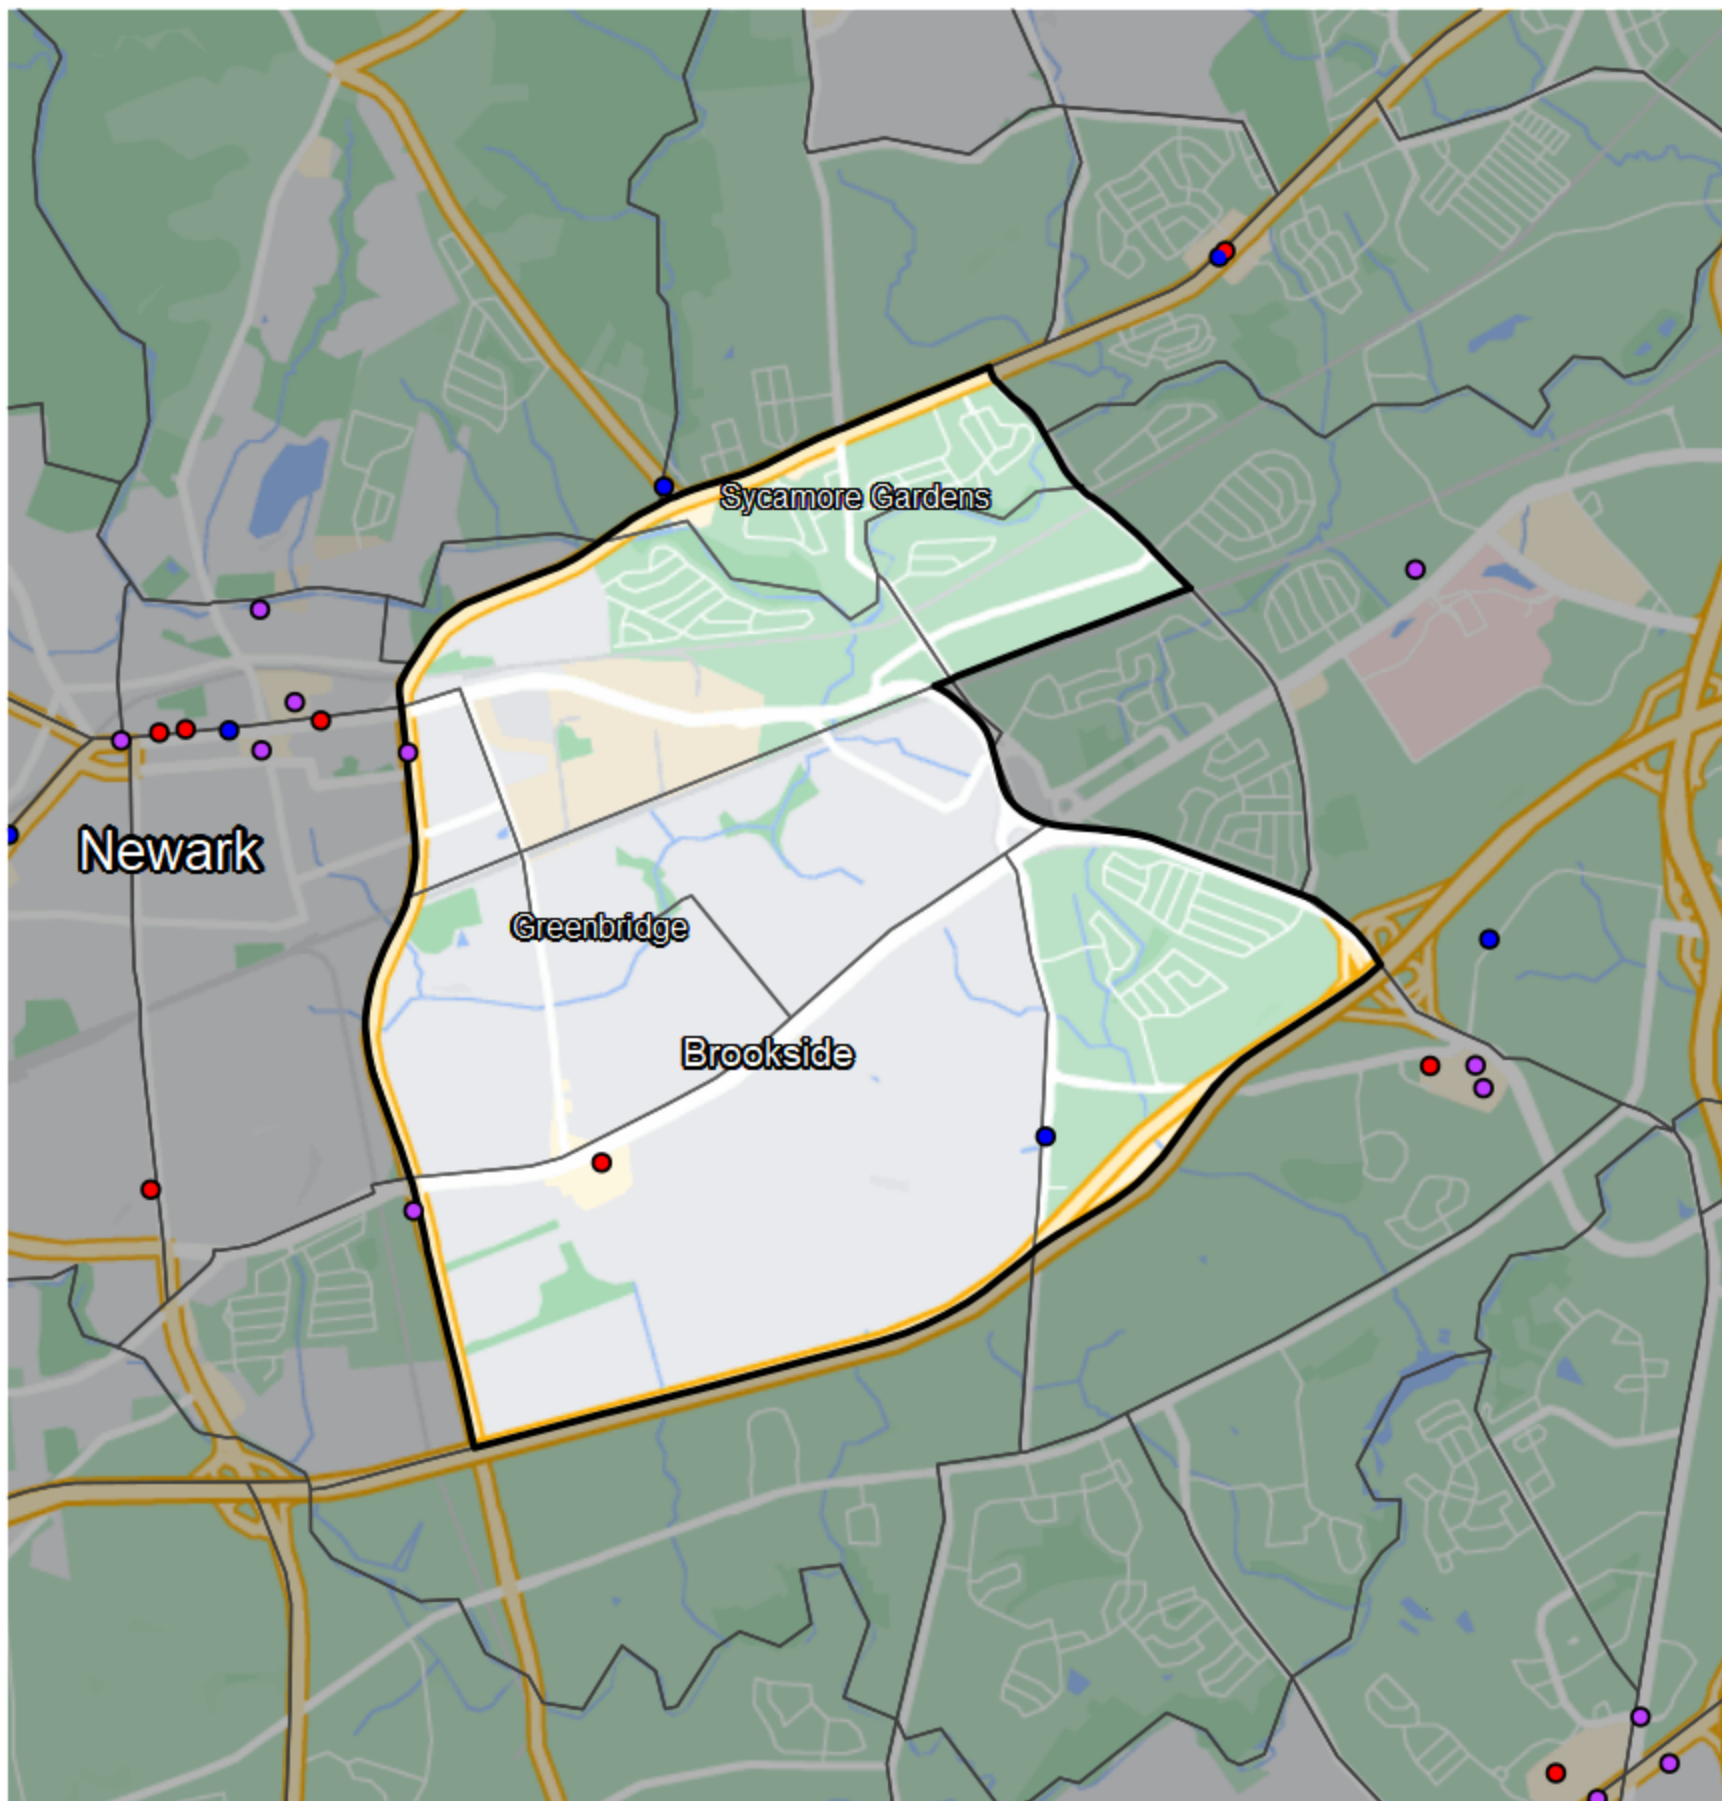

Delaware - State House District 24

Banking Desert

 No Branches within 10 Miles of Population Center

Financial Institutions

-  Bank: 1
-  Bank, Out-of-State: 1
-  Credit Union: 1
-  Credit Union, Out-of-State: 0