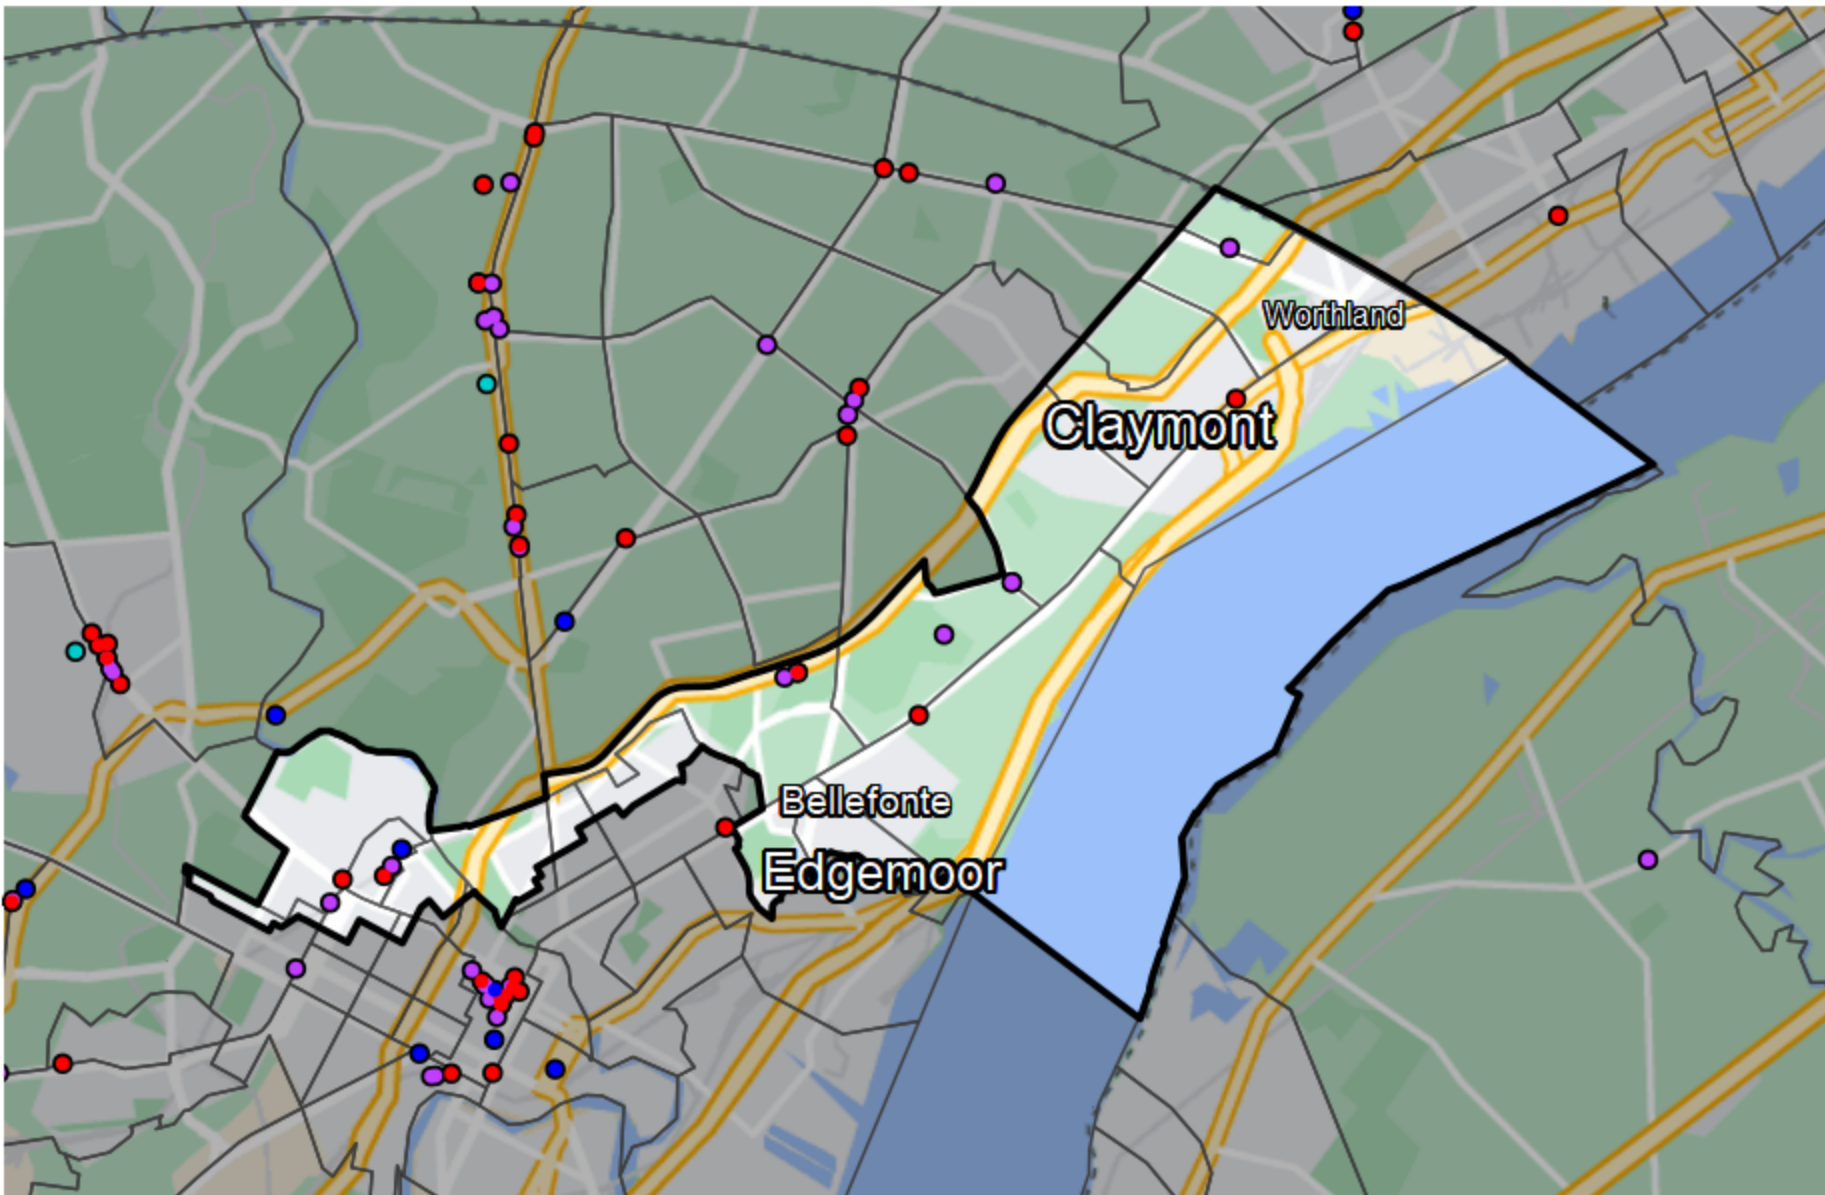

Delaware - State Senate District 1

Banking Desert

No Branches within 10 Miles of Population Center

Financial Institutions

- Bank: 8
- Bank, Out-of-State: 5
- Credit Union: 3
- Credit Union, Out-of-State: 0