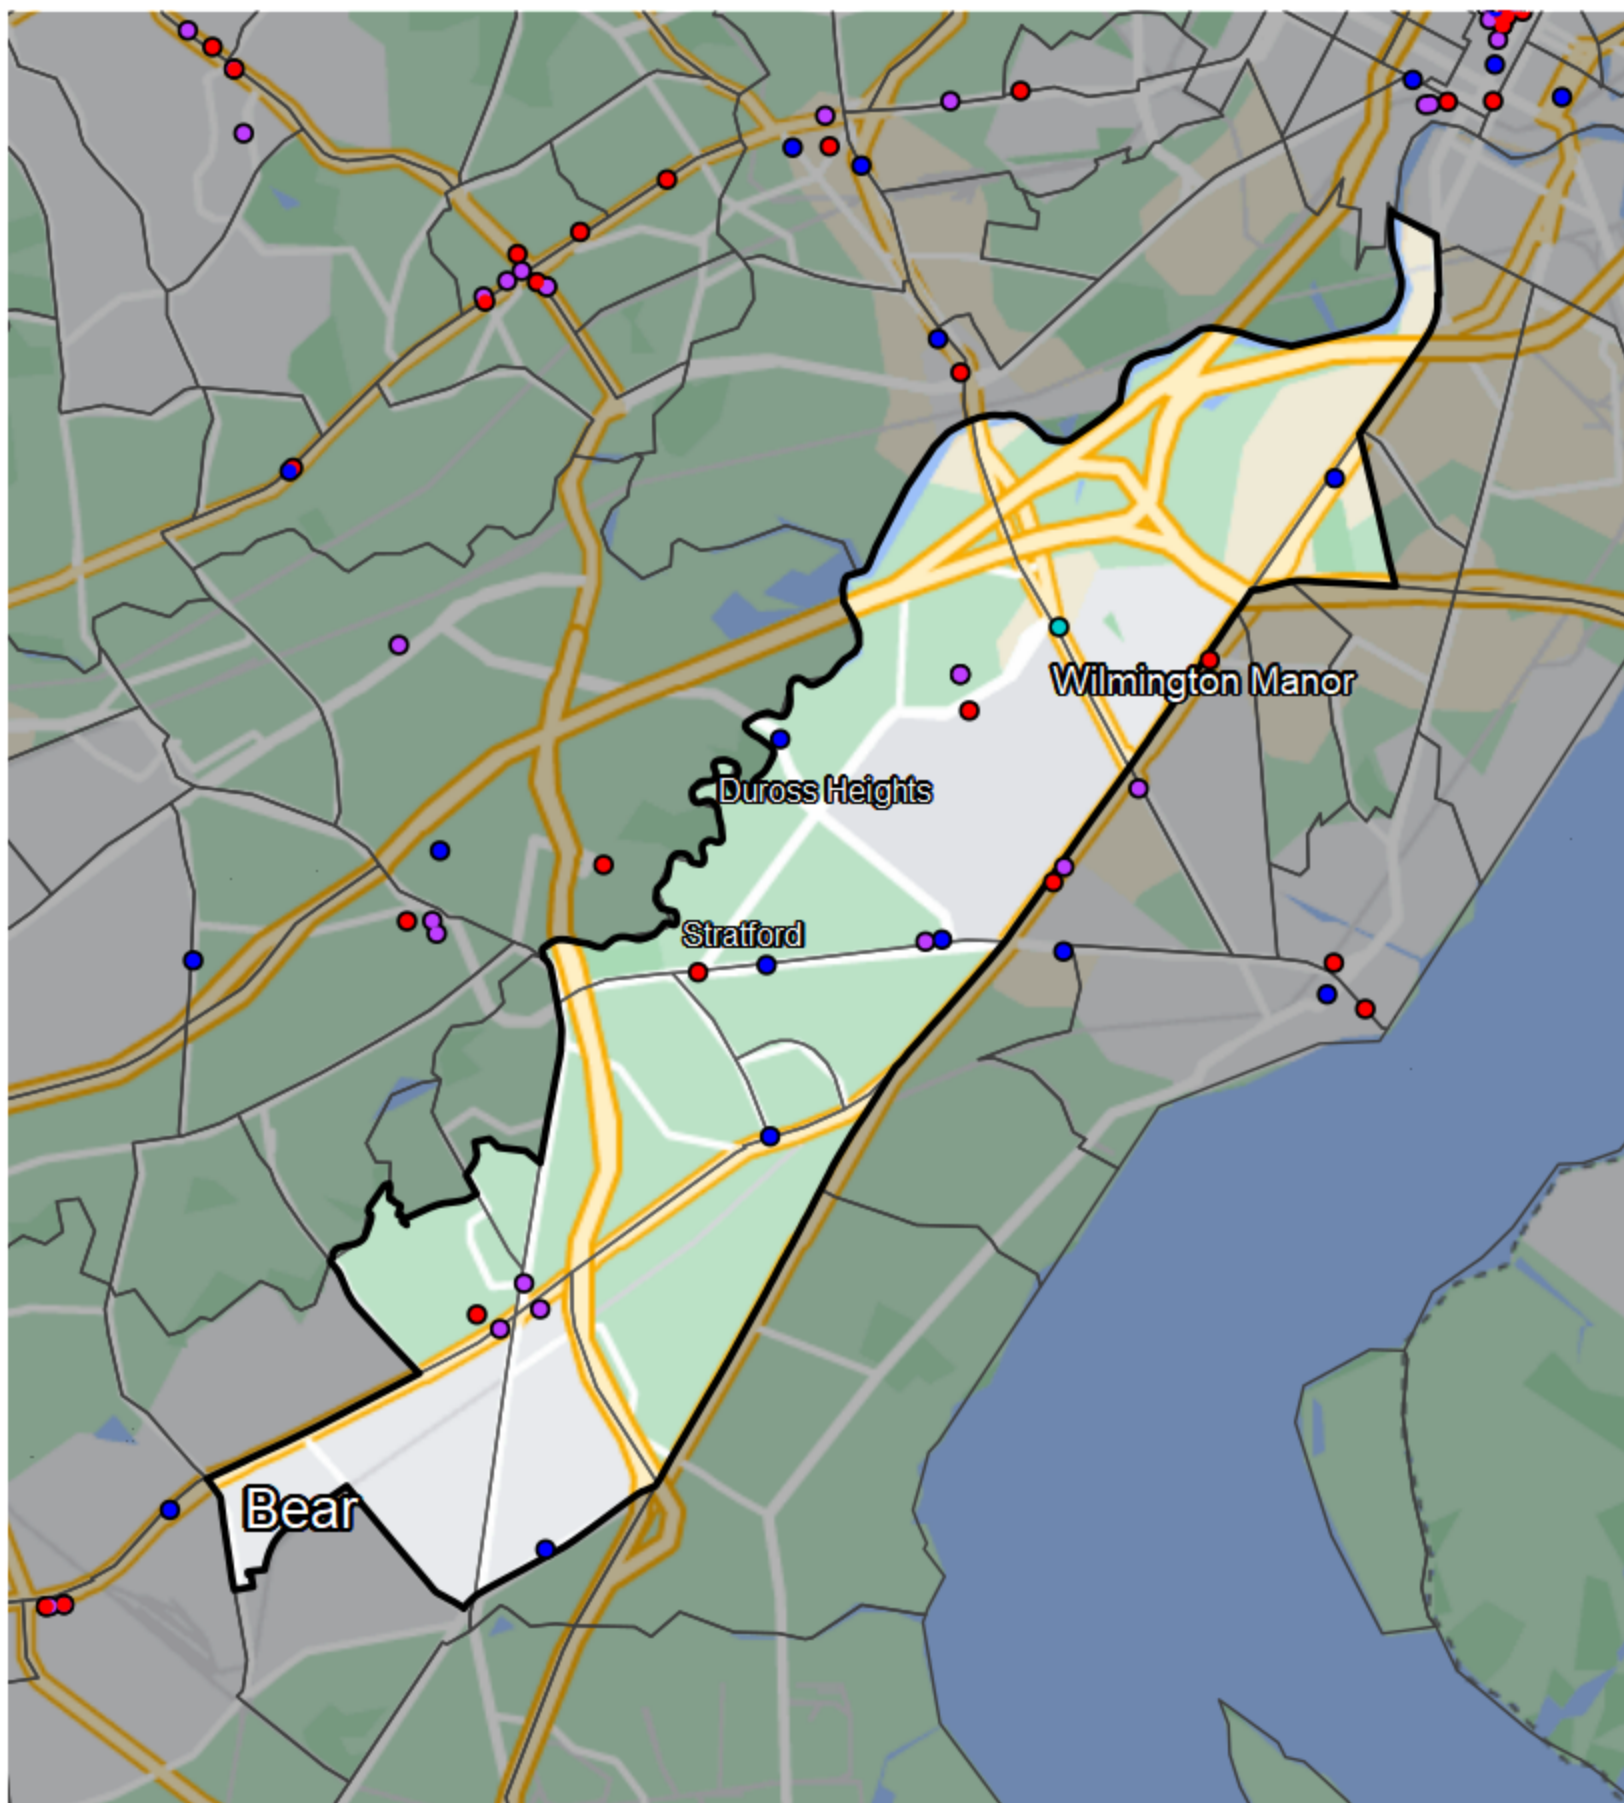

# Delaware - State Senate District 13

## Banking Desert

No Branches within 10 Miles of Population Center