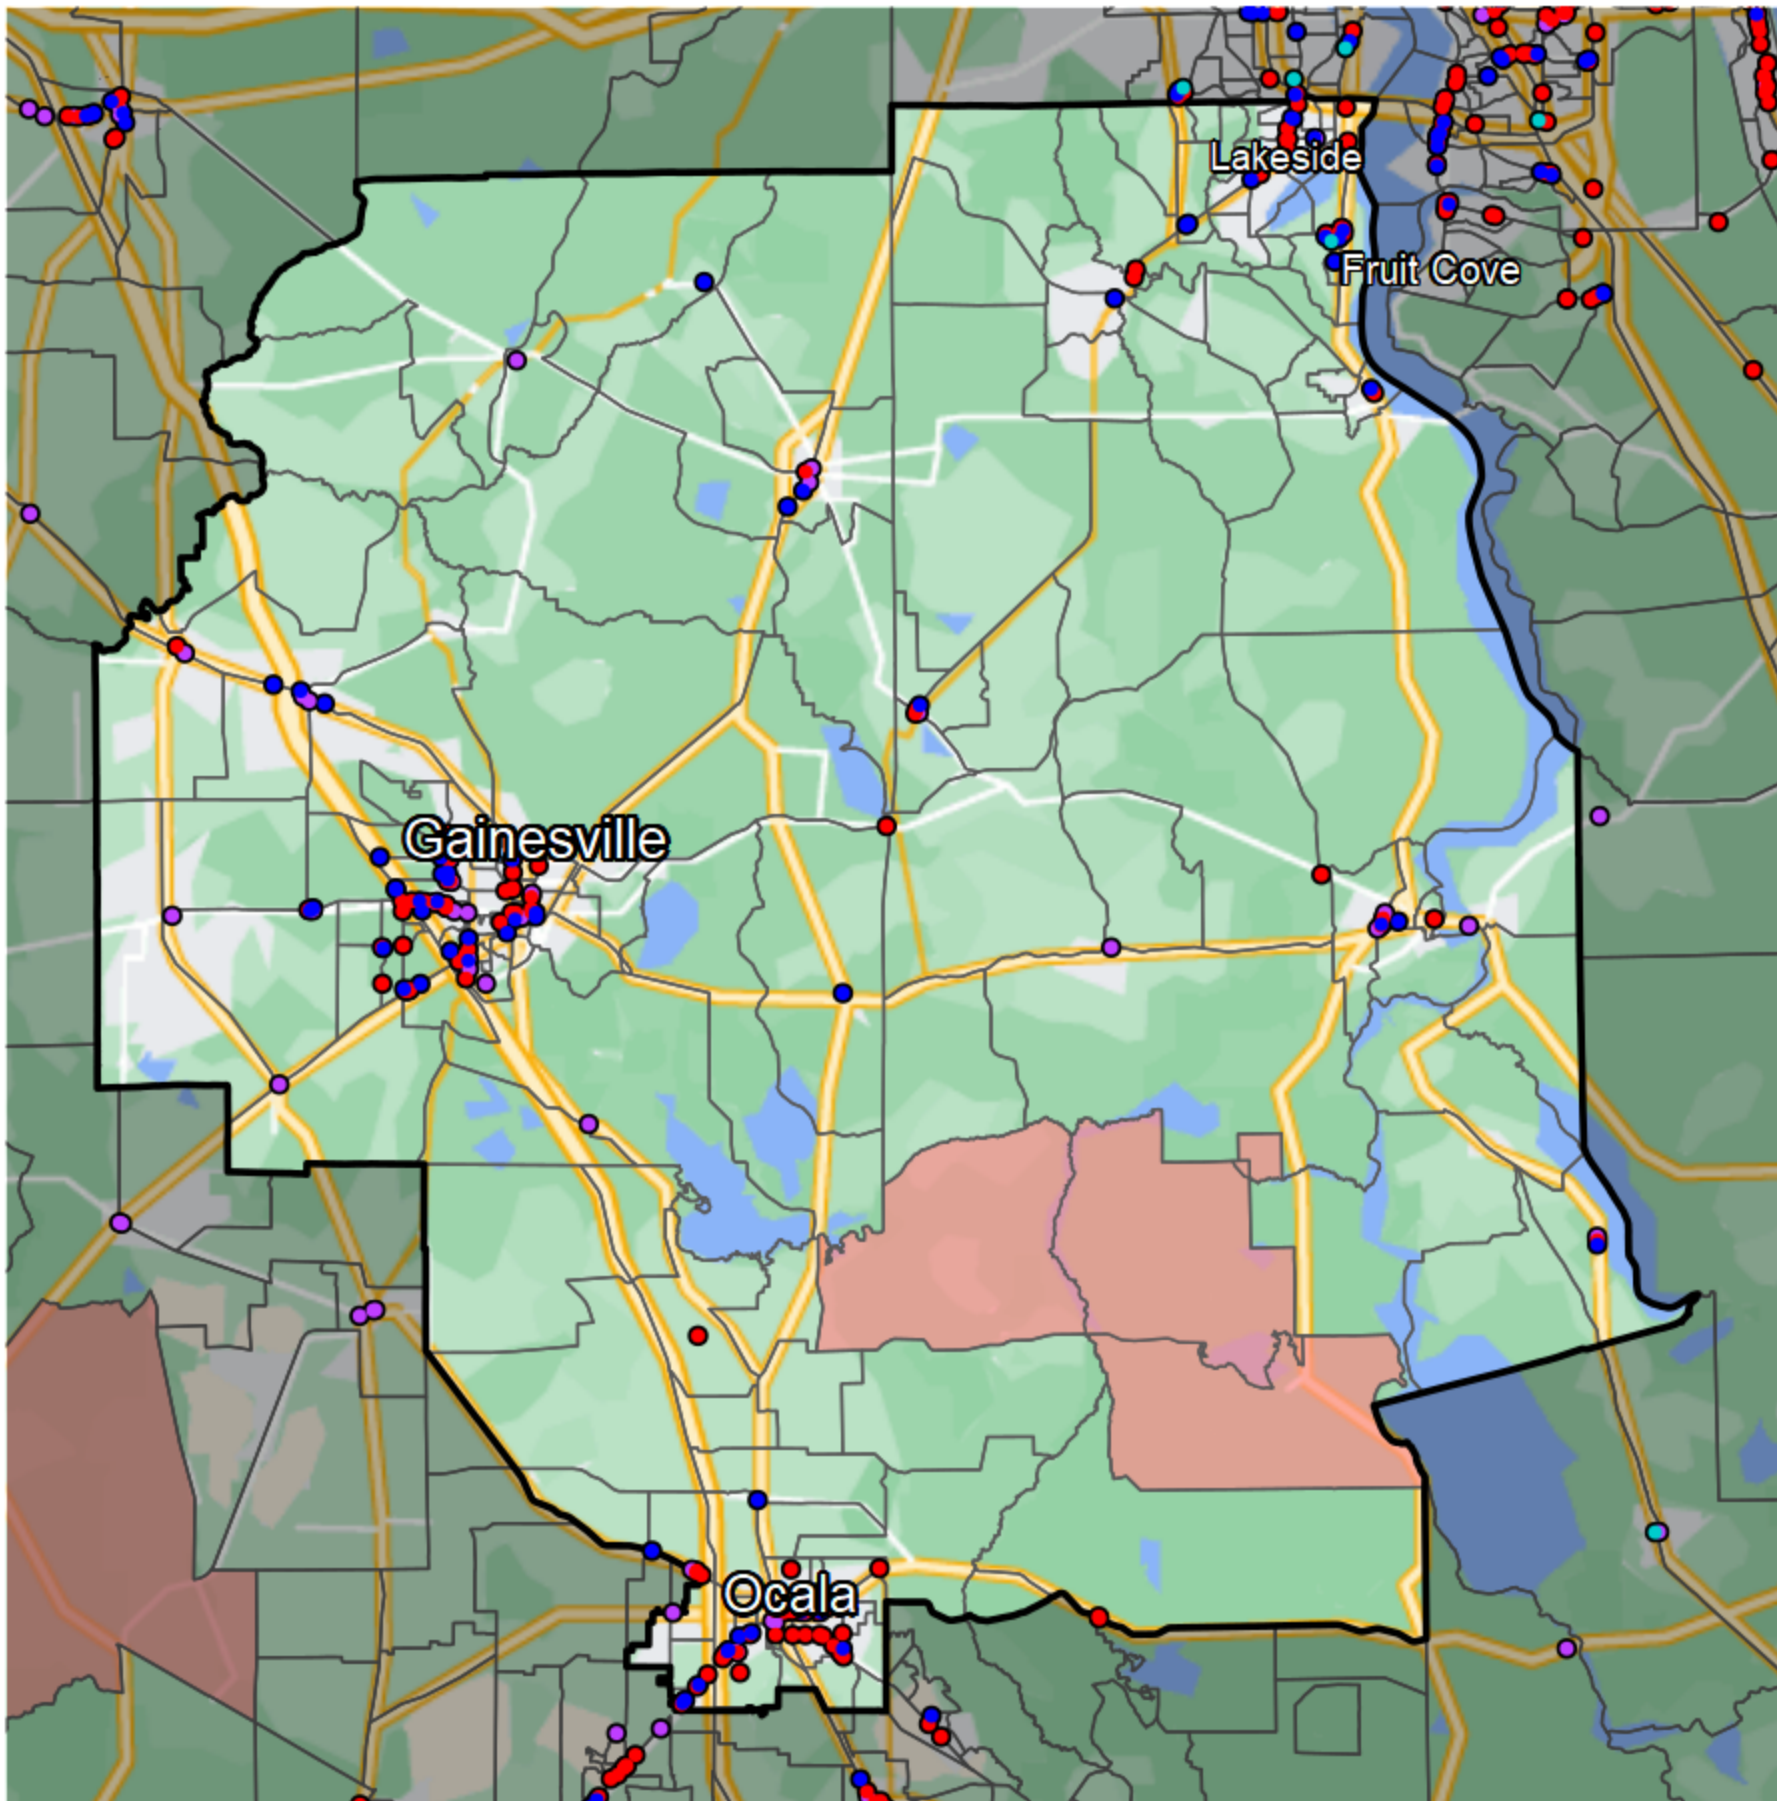

Florida - Congressional District 3

Banking Desert

No Branches within 10 Miles of Population Center

Financial Institutions

- Bank: 36
- Bank, Out-of-State: 108
- Credit Union: 63
- Credit Union, Out-of-State: 1