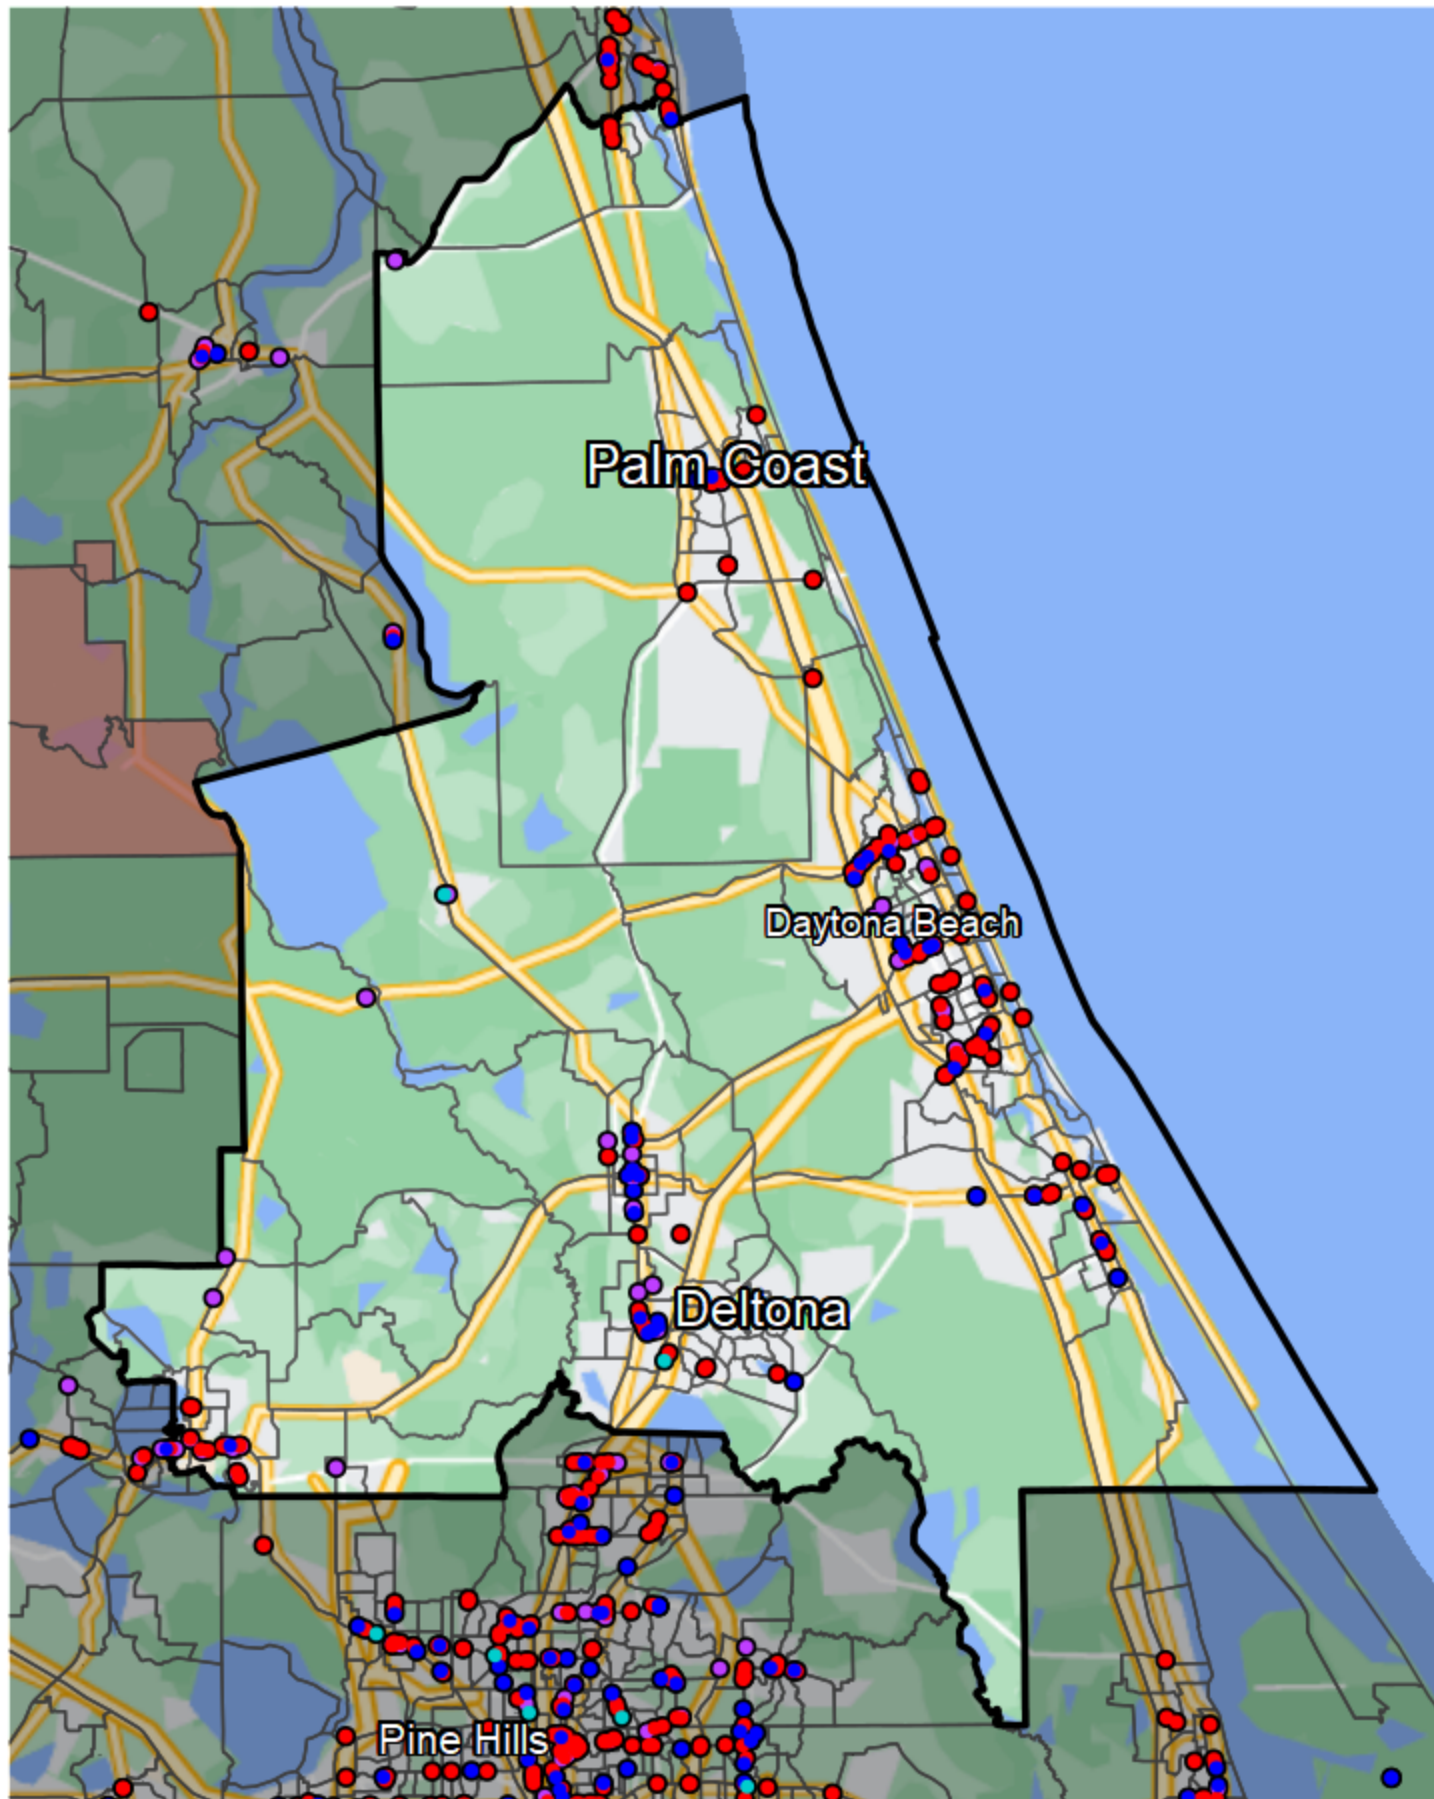

Florida - Congressional District 6

Banking Desert

No Branches within 10 Miles of Population Center

Financial Institutions

- Bank: 34
- Bank, Out-of-State: 130
- Credit Union: 34
- Credit Union, Out-of-State: 2