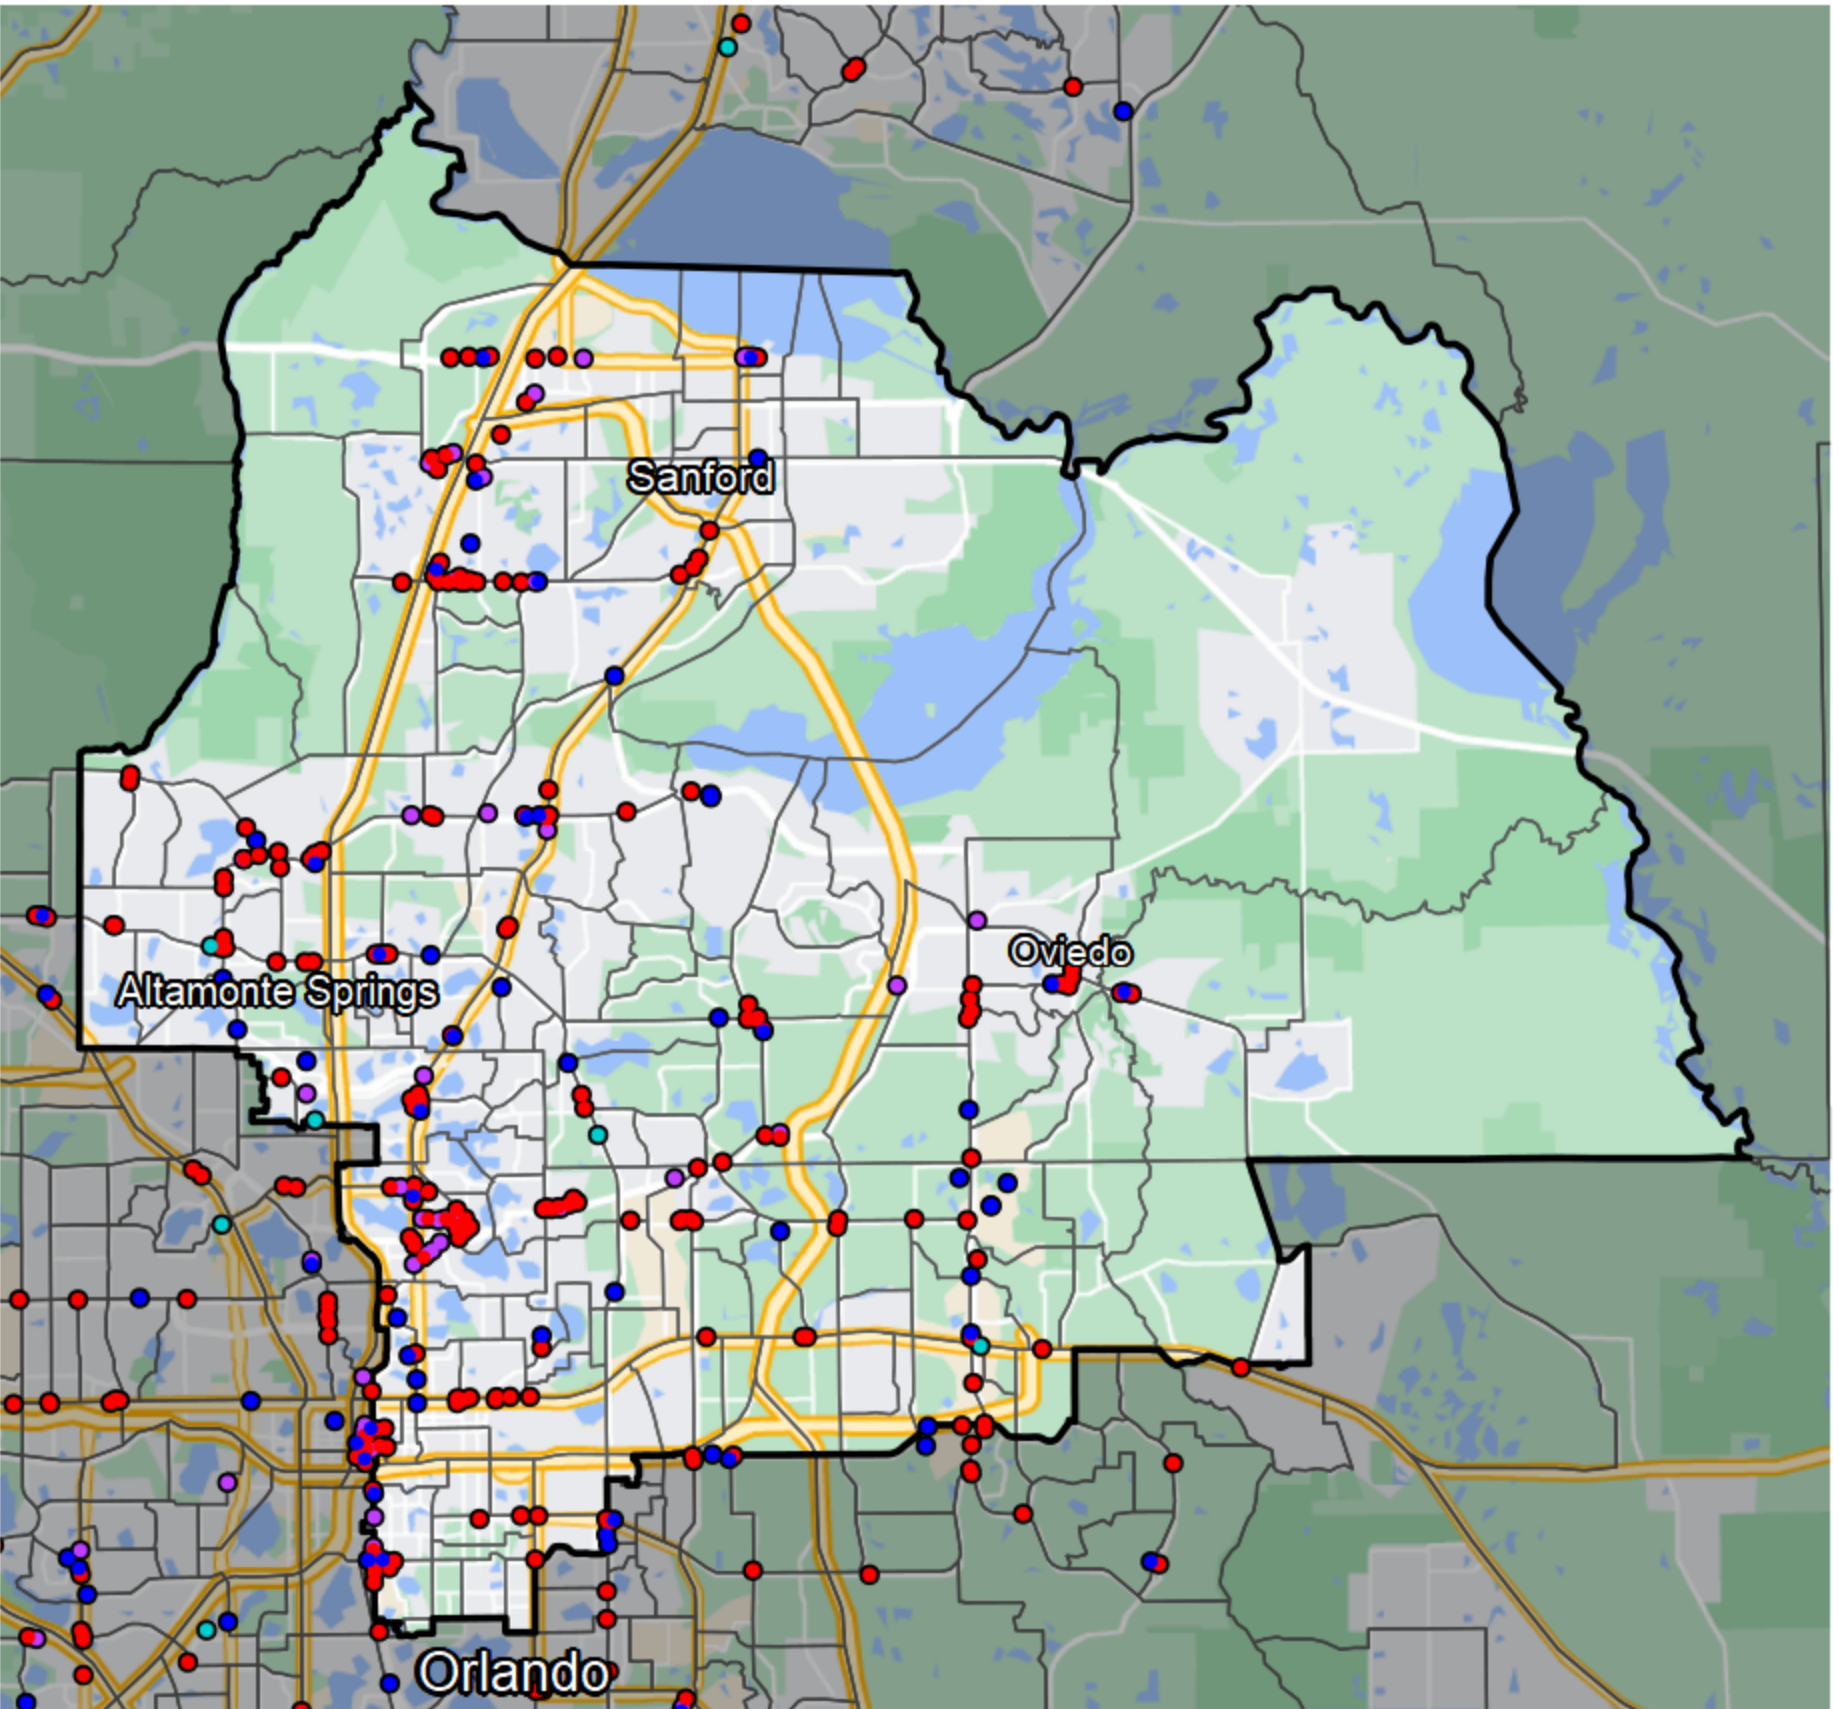

Florida - Congressional District 7

- Banking Desert**
- No Branches within 10 Miles of Population Center
- Financial Institutions**
- Bank: 32
 - Bank, Out-of-State: 168
 - Credit Union: 49
 - Credit Union, Out-of-State: 4

Sources: NCUA, FDIC, UW-Madison Population Lab, CDFI, US Census, Google Maps, CUNA