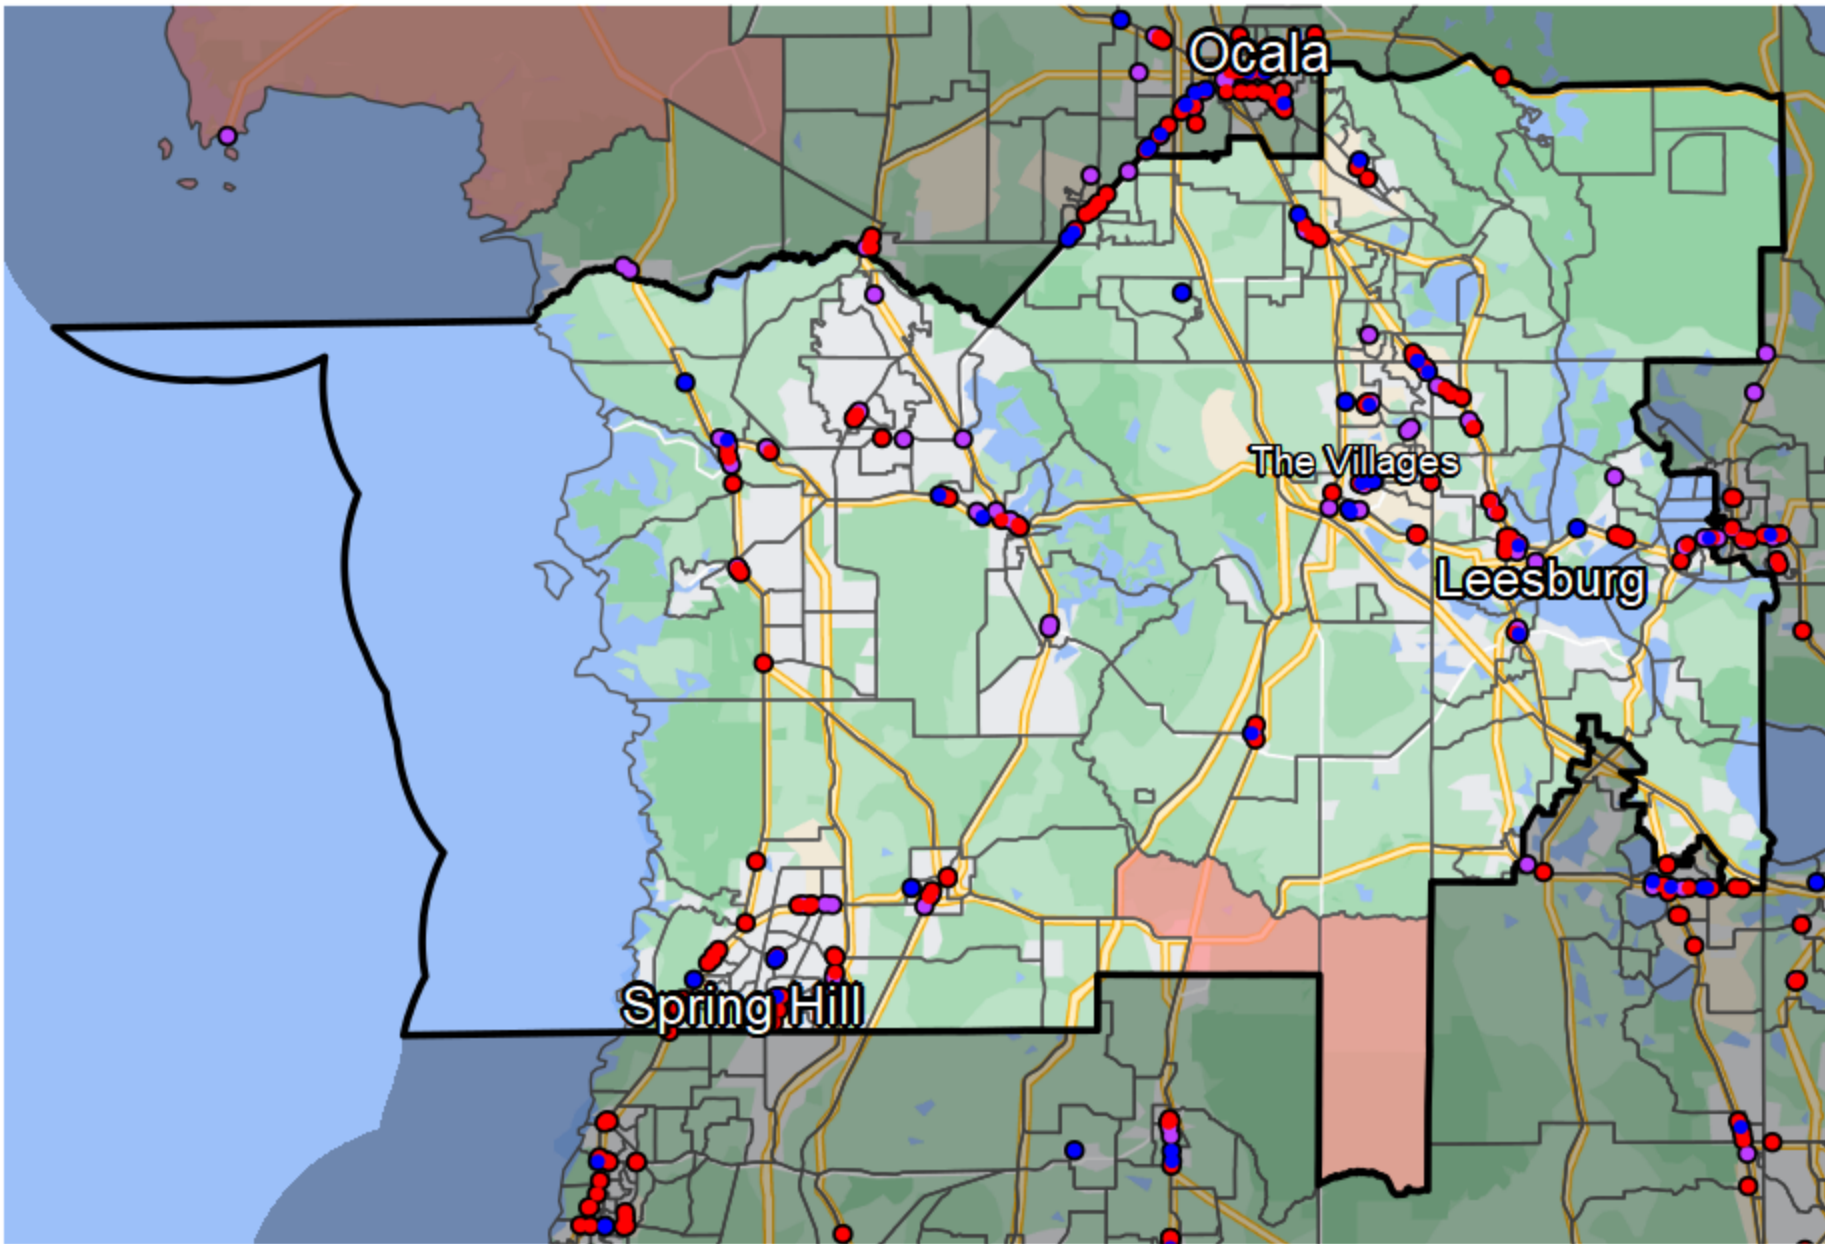

Florida - Congressional District 11

Banking Desert

No Branches within 10 Miles of Population Center

Financial Institutions

- Bank: 48
- Bank, Out-of-State: 105
- Credit Union: 28
- Credit Union, Out-of-State: 0