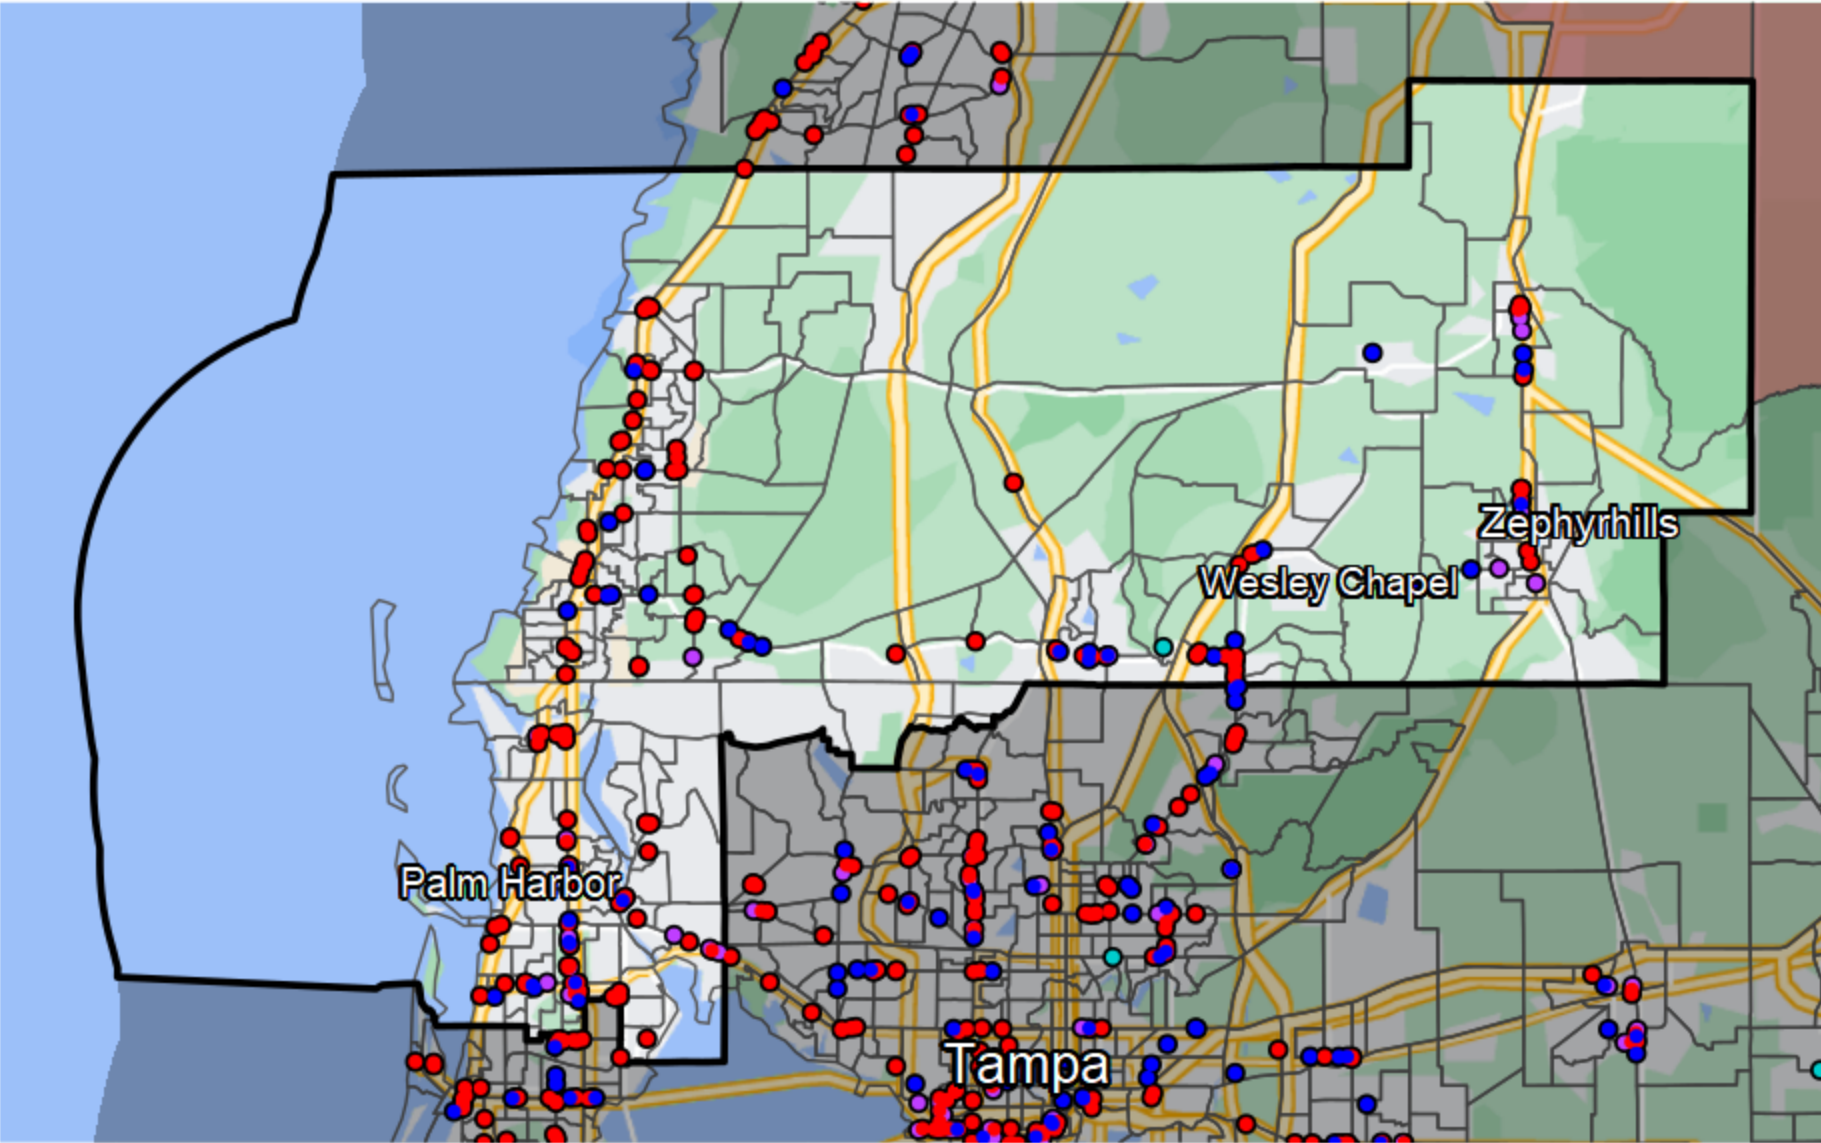

## Florida - Congressional District 12

**Banking Desert**  
No Branches within 10 Miles of Population Center

**Financial Institutions**

- Bank: 18
- Bank, Out-of-State: 140
- Credit Union: 34
- Credit Union, Out-of-State: 1

Sources: NCUA, FDIC, UW-Madison Population Lab, CDFI, US Census, Google Maps, CUNA