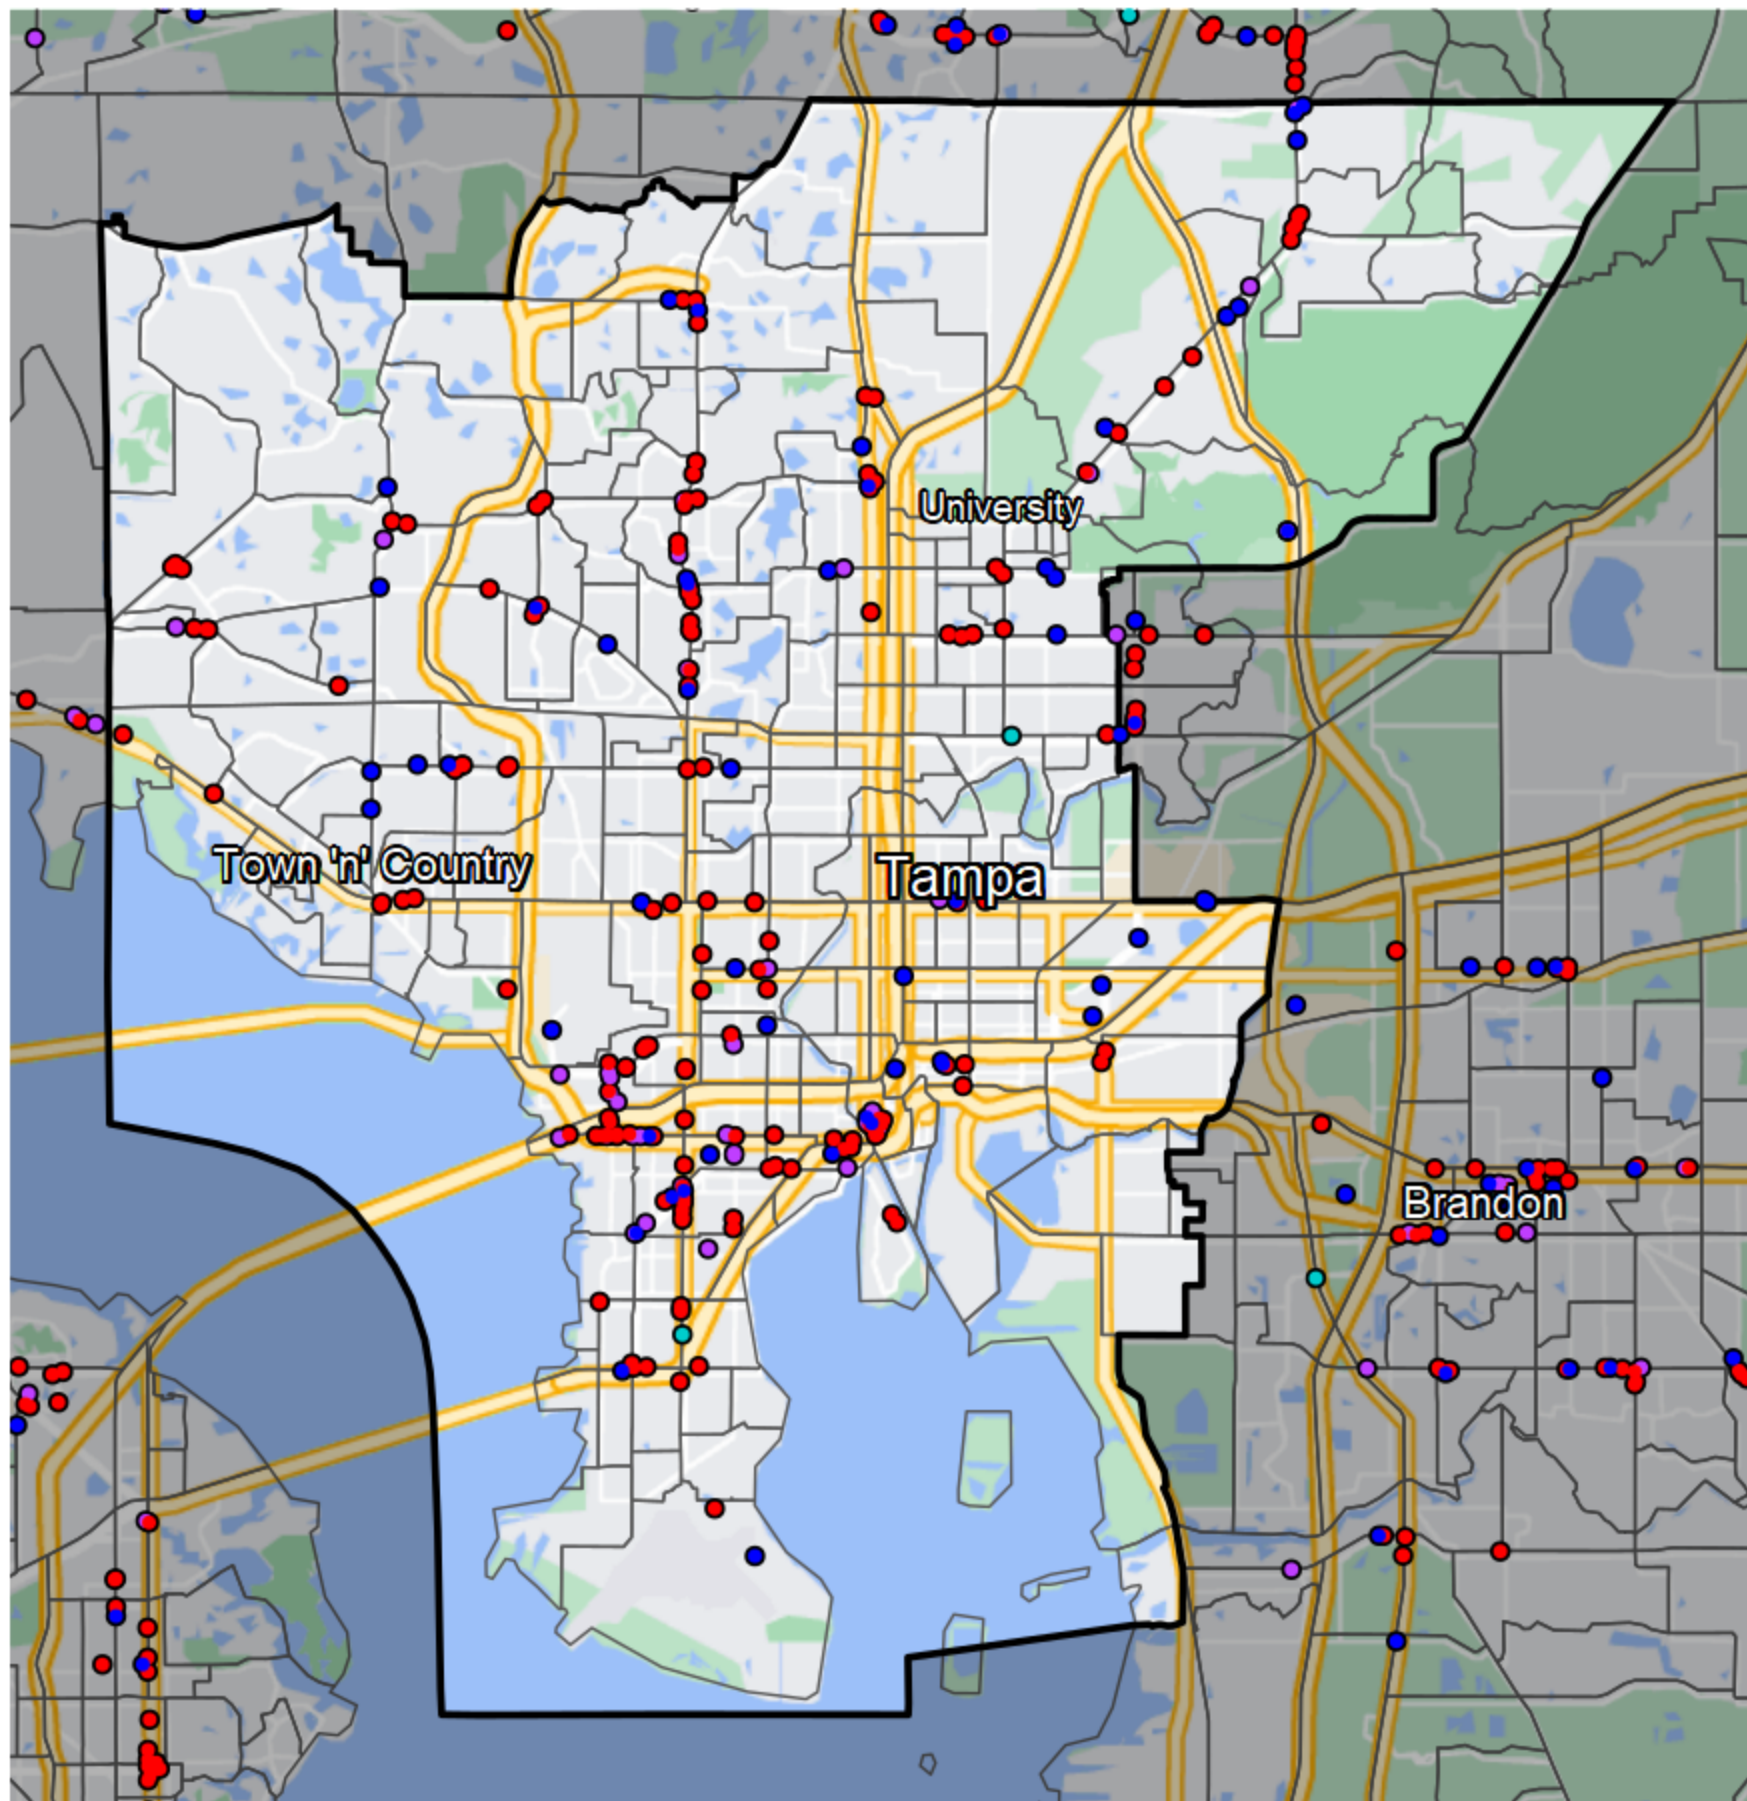

# Florida - Congressional District 14

## Banking Desert

No Branches within 10 Miles of Population Center