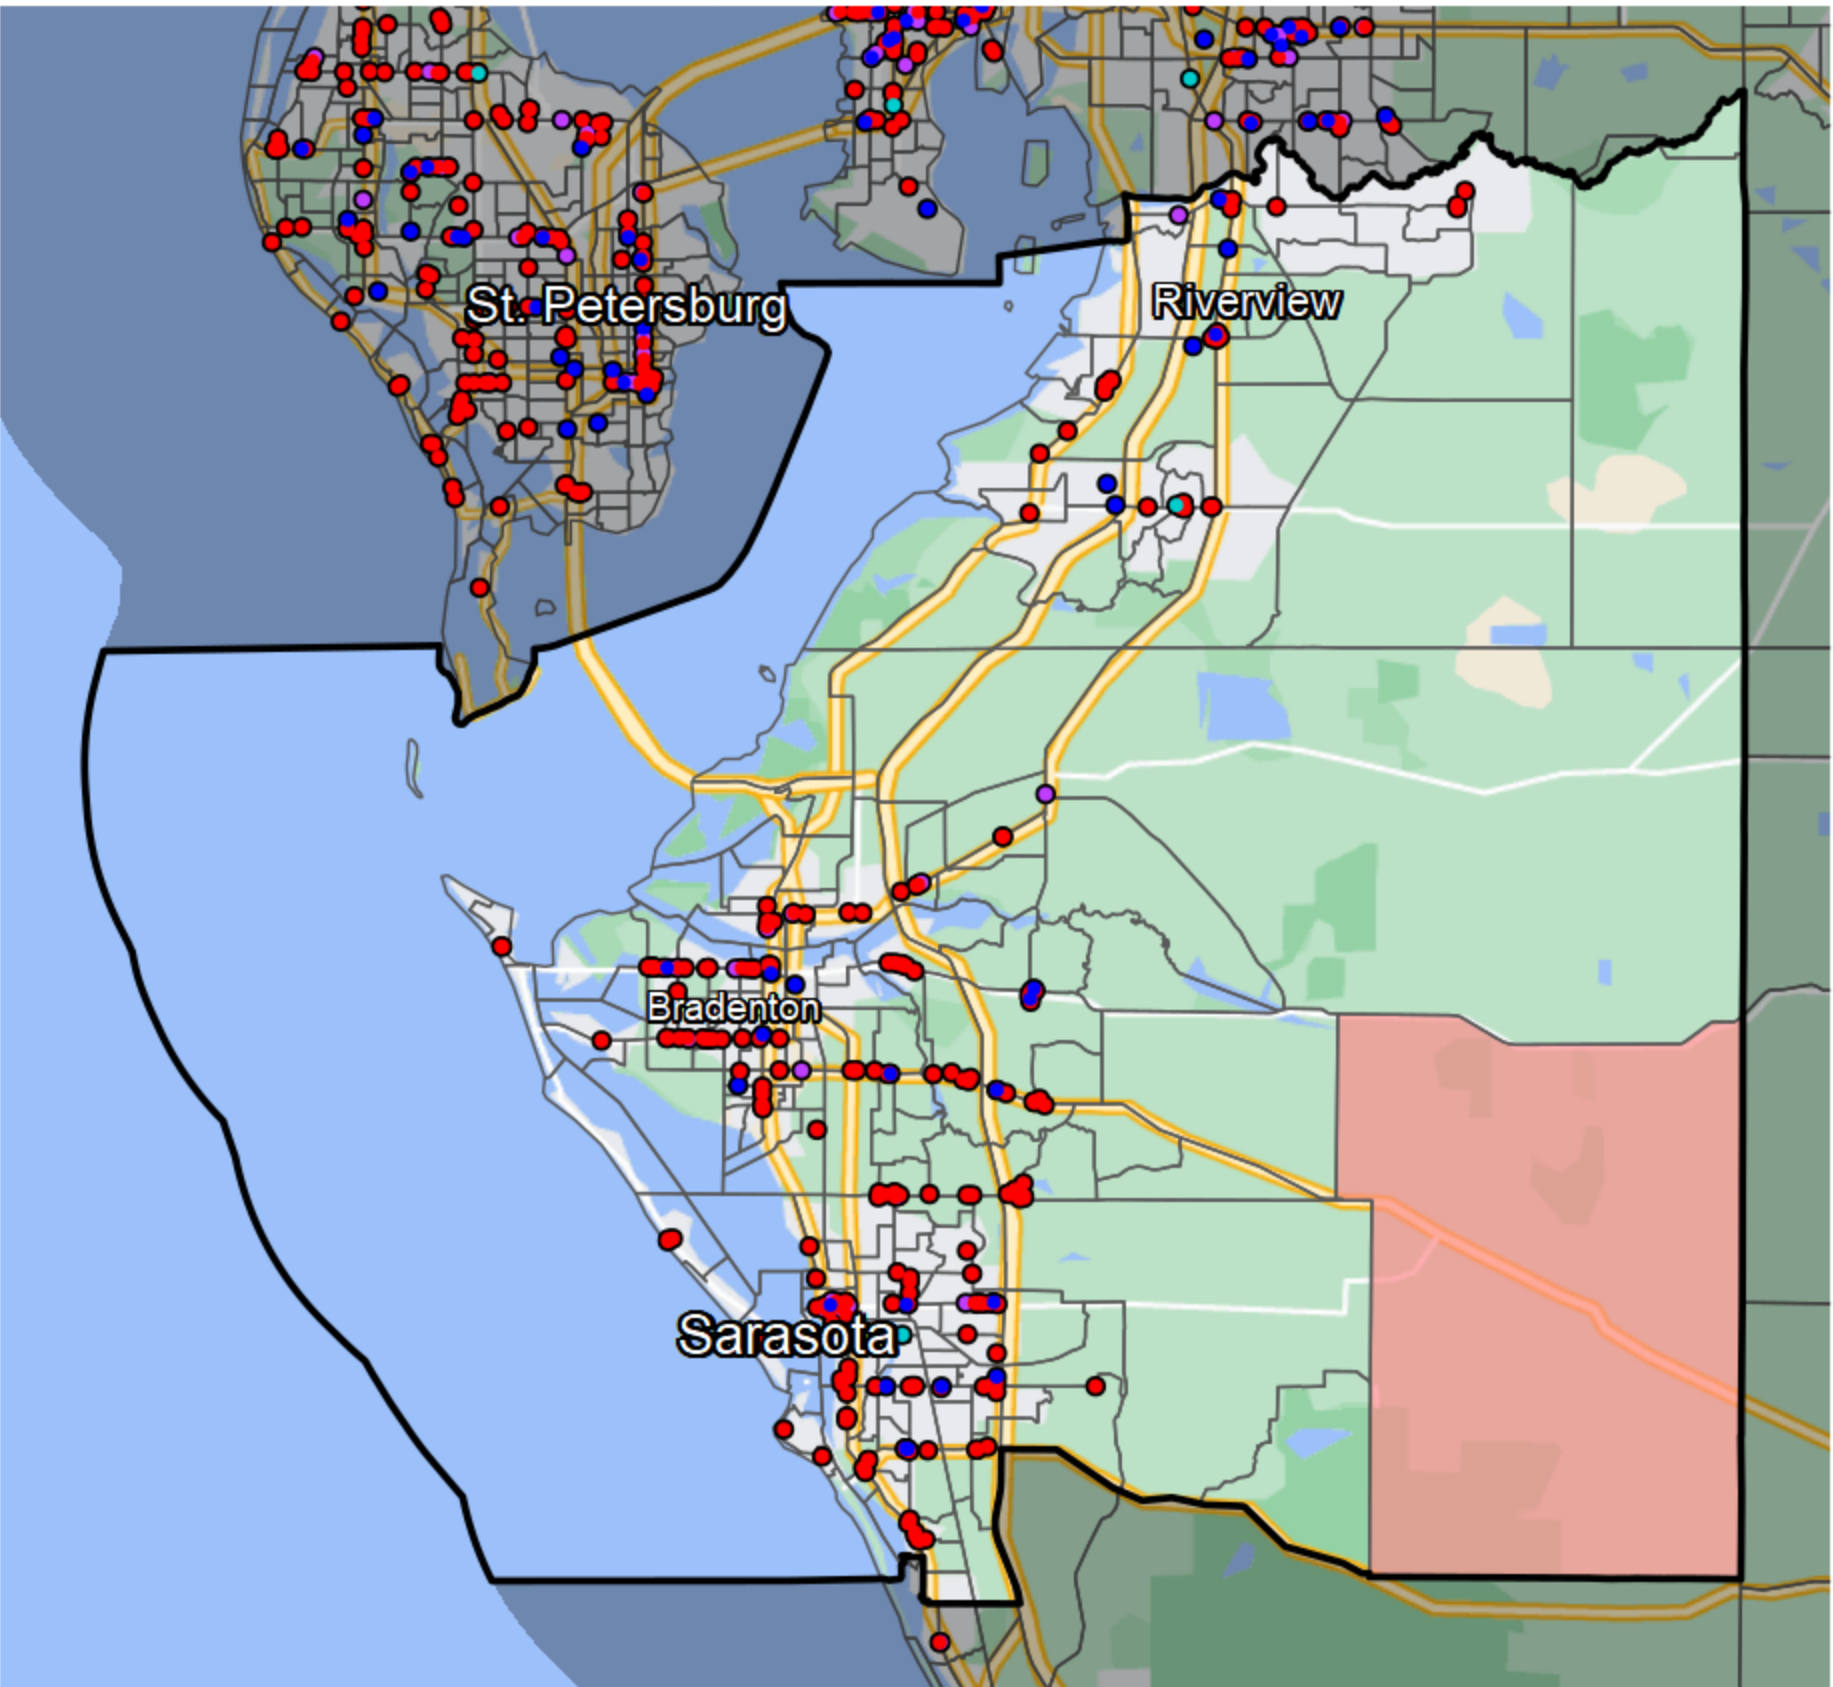

Florida - Congressional District 16

- Banking Desert**
- No Branches within 10 Miles of Population Center
- Financial Institutions**
- Bank: 19
 - Bank, Out-of-State: 228
 - Credit Union: 23
 - Credit Union, Out-of-State: 2

Sources: NCUA, FDIC, UW-Madison Population Lab, CDFI, US Census, Google Maps, CUNA