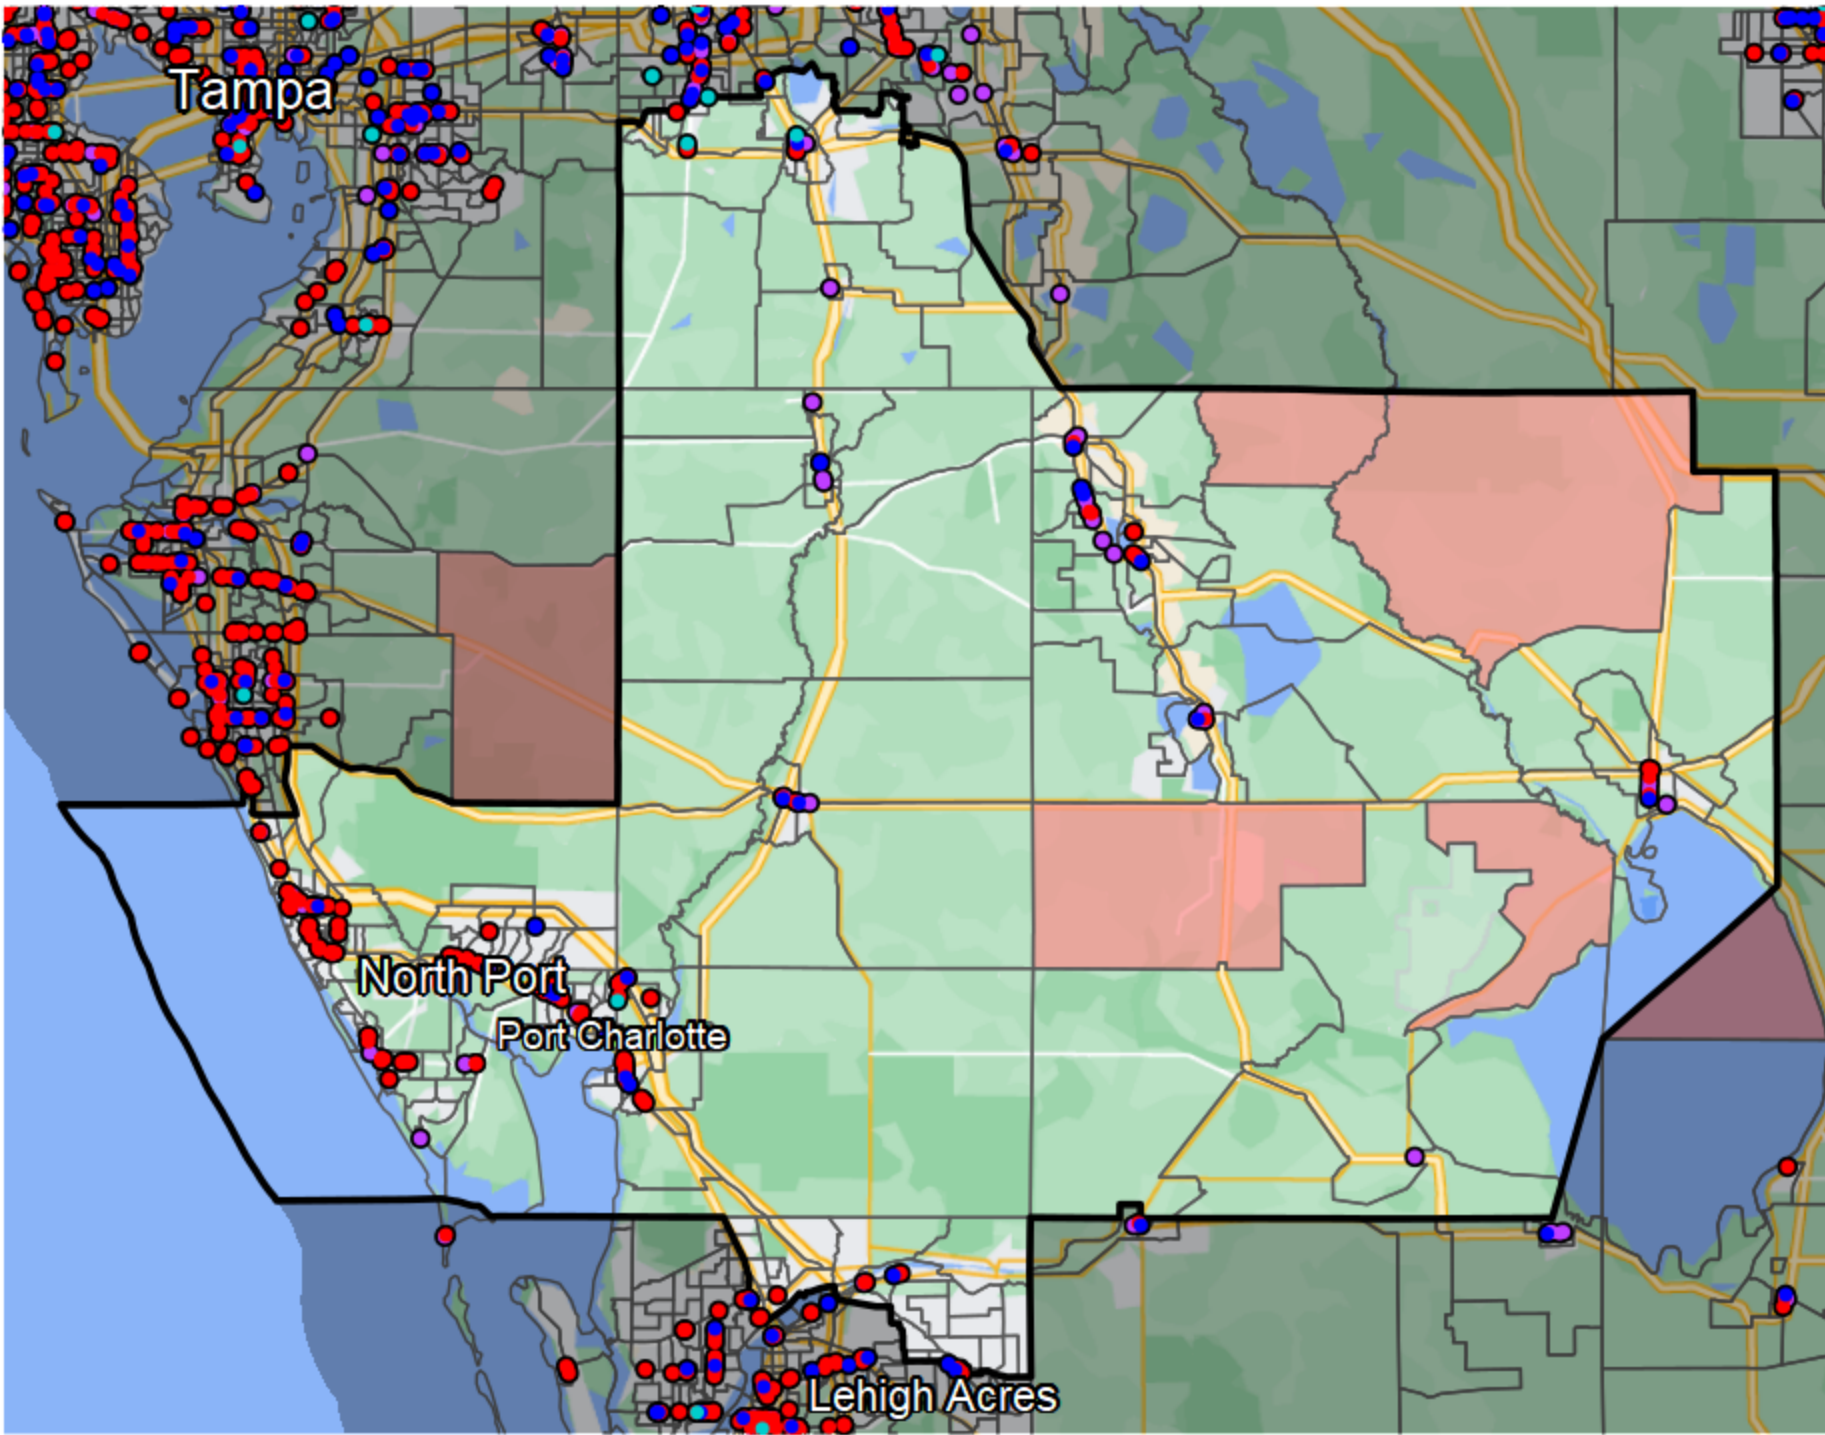

Florida - Congressional District 17

Banking Desert
No Branches within 10 Miles of Population Center

Financial Institutions

- Bank: 40
- Bank, Out-of-State: 114
- Credit Union: 24
- Credit Union, Out-of-State: 4

Sources: NCUA, FDIC, UW-Madison Population Lab, CDFI, US Census, Google Maps, CUNA