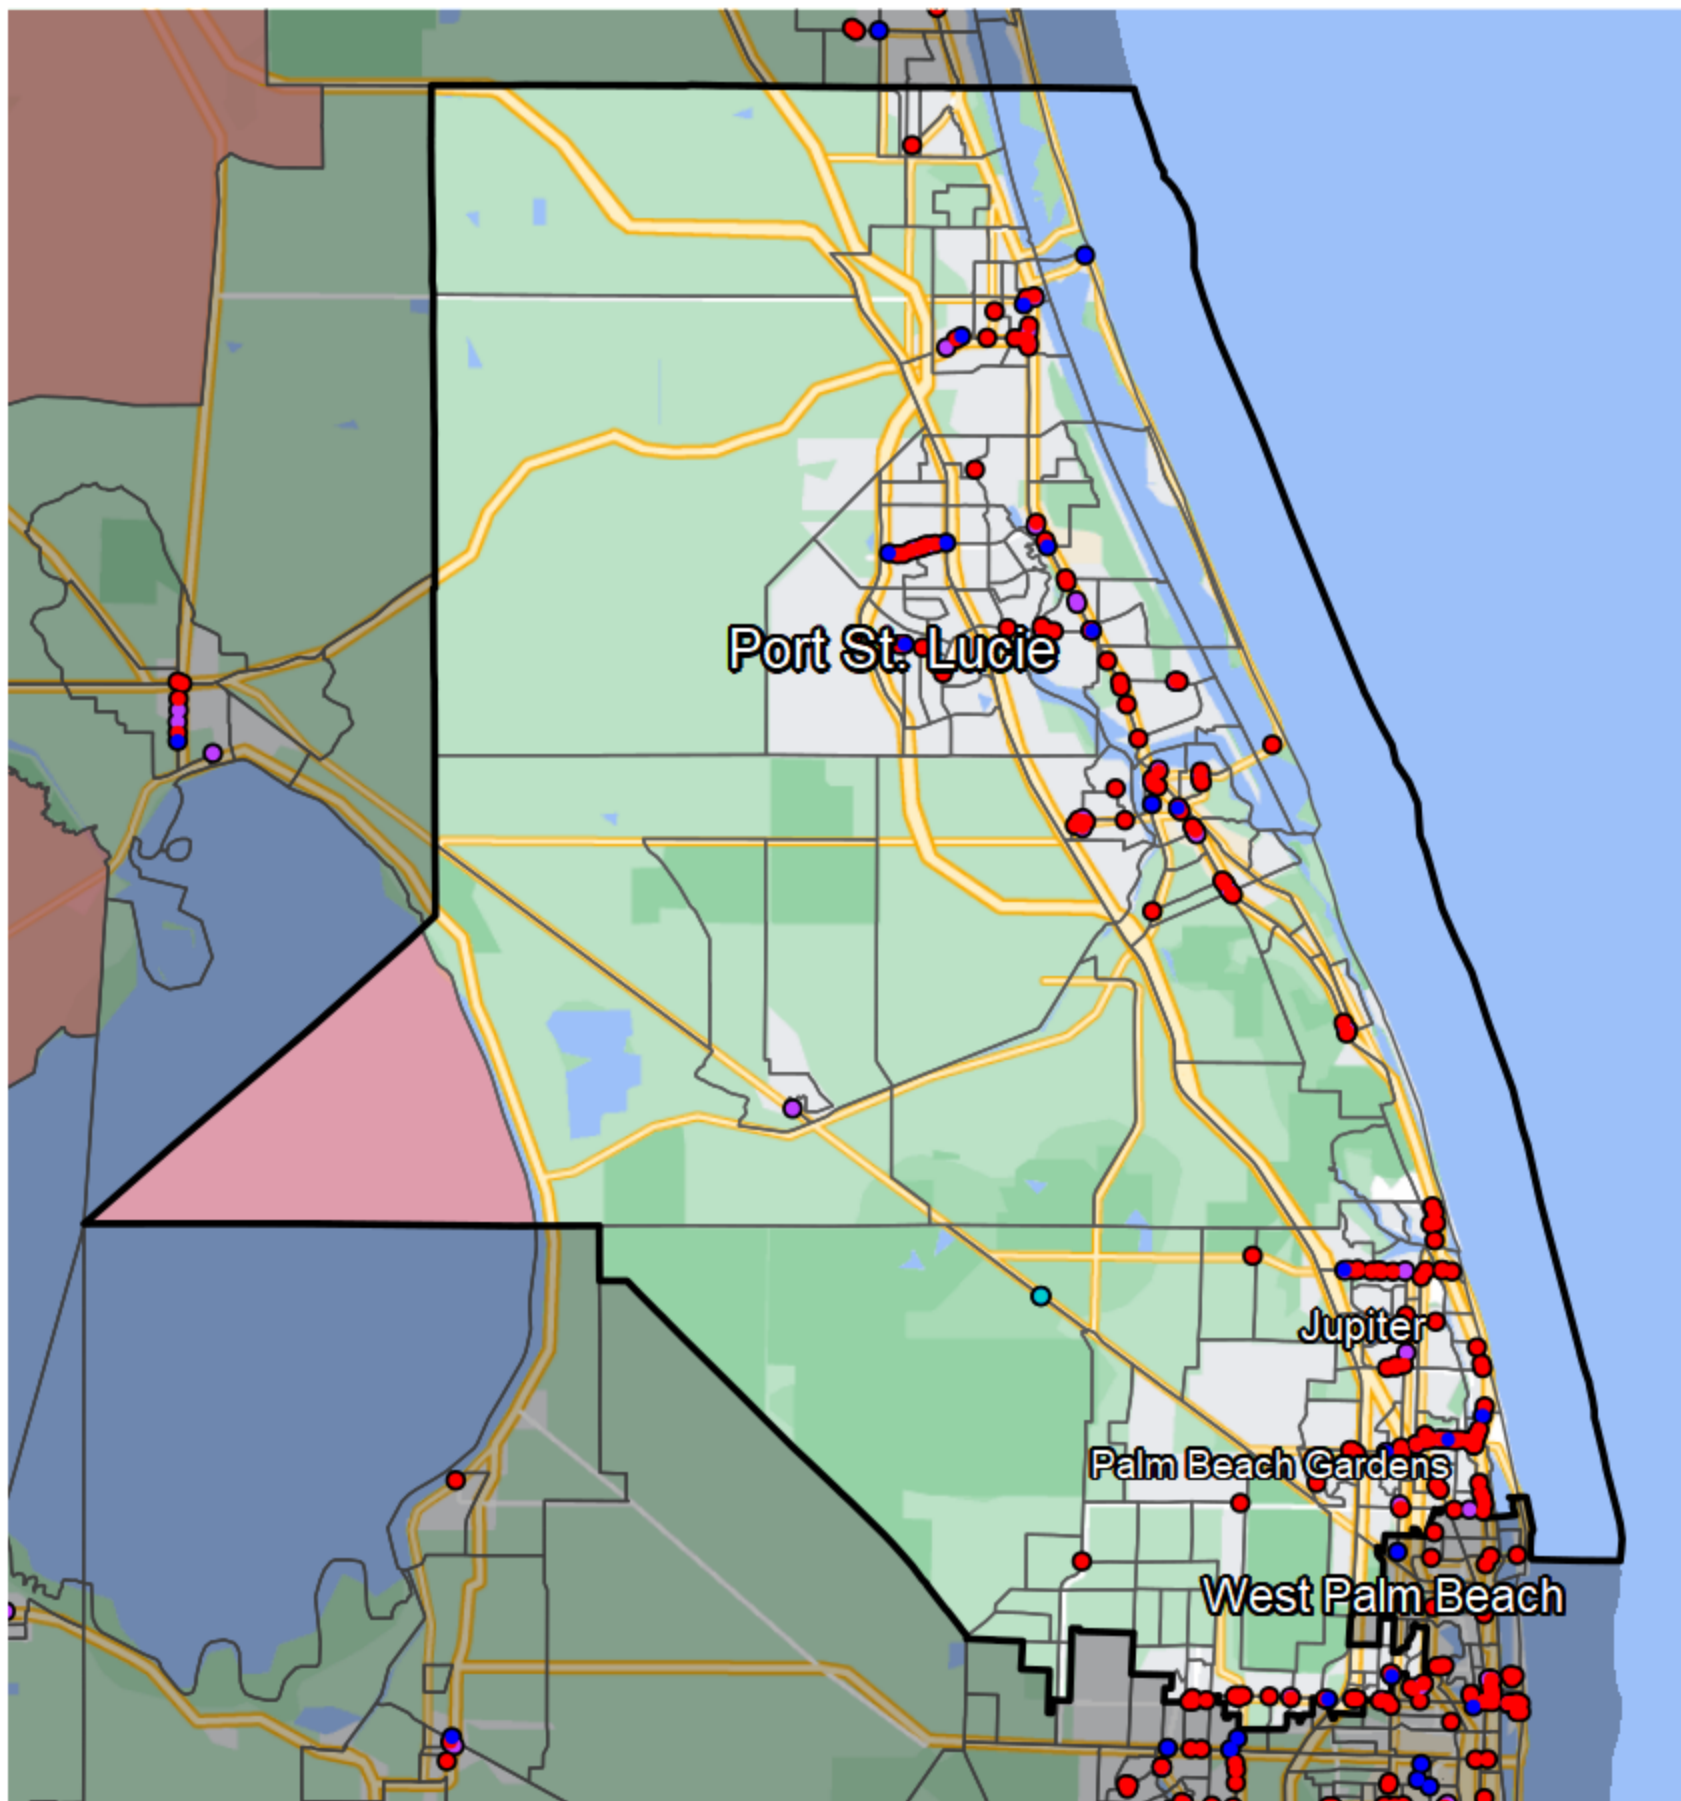

Florida - Congressional District 18

Banking Desert

No Branches within 10 Miles of Population Center

Financial Institutions

- Bank: 38
- Bank, Out-of-State: 171
- Credit Union: 17
- Credit Union, Out-of-State: 1