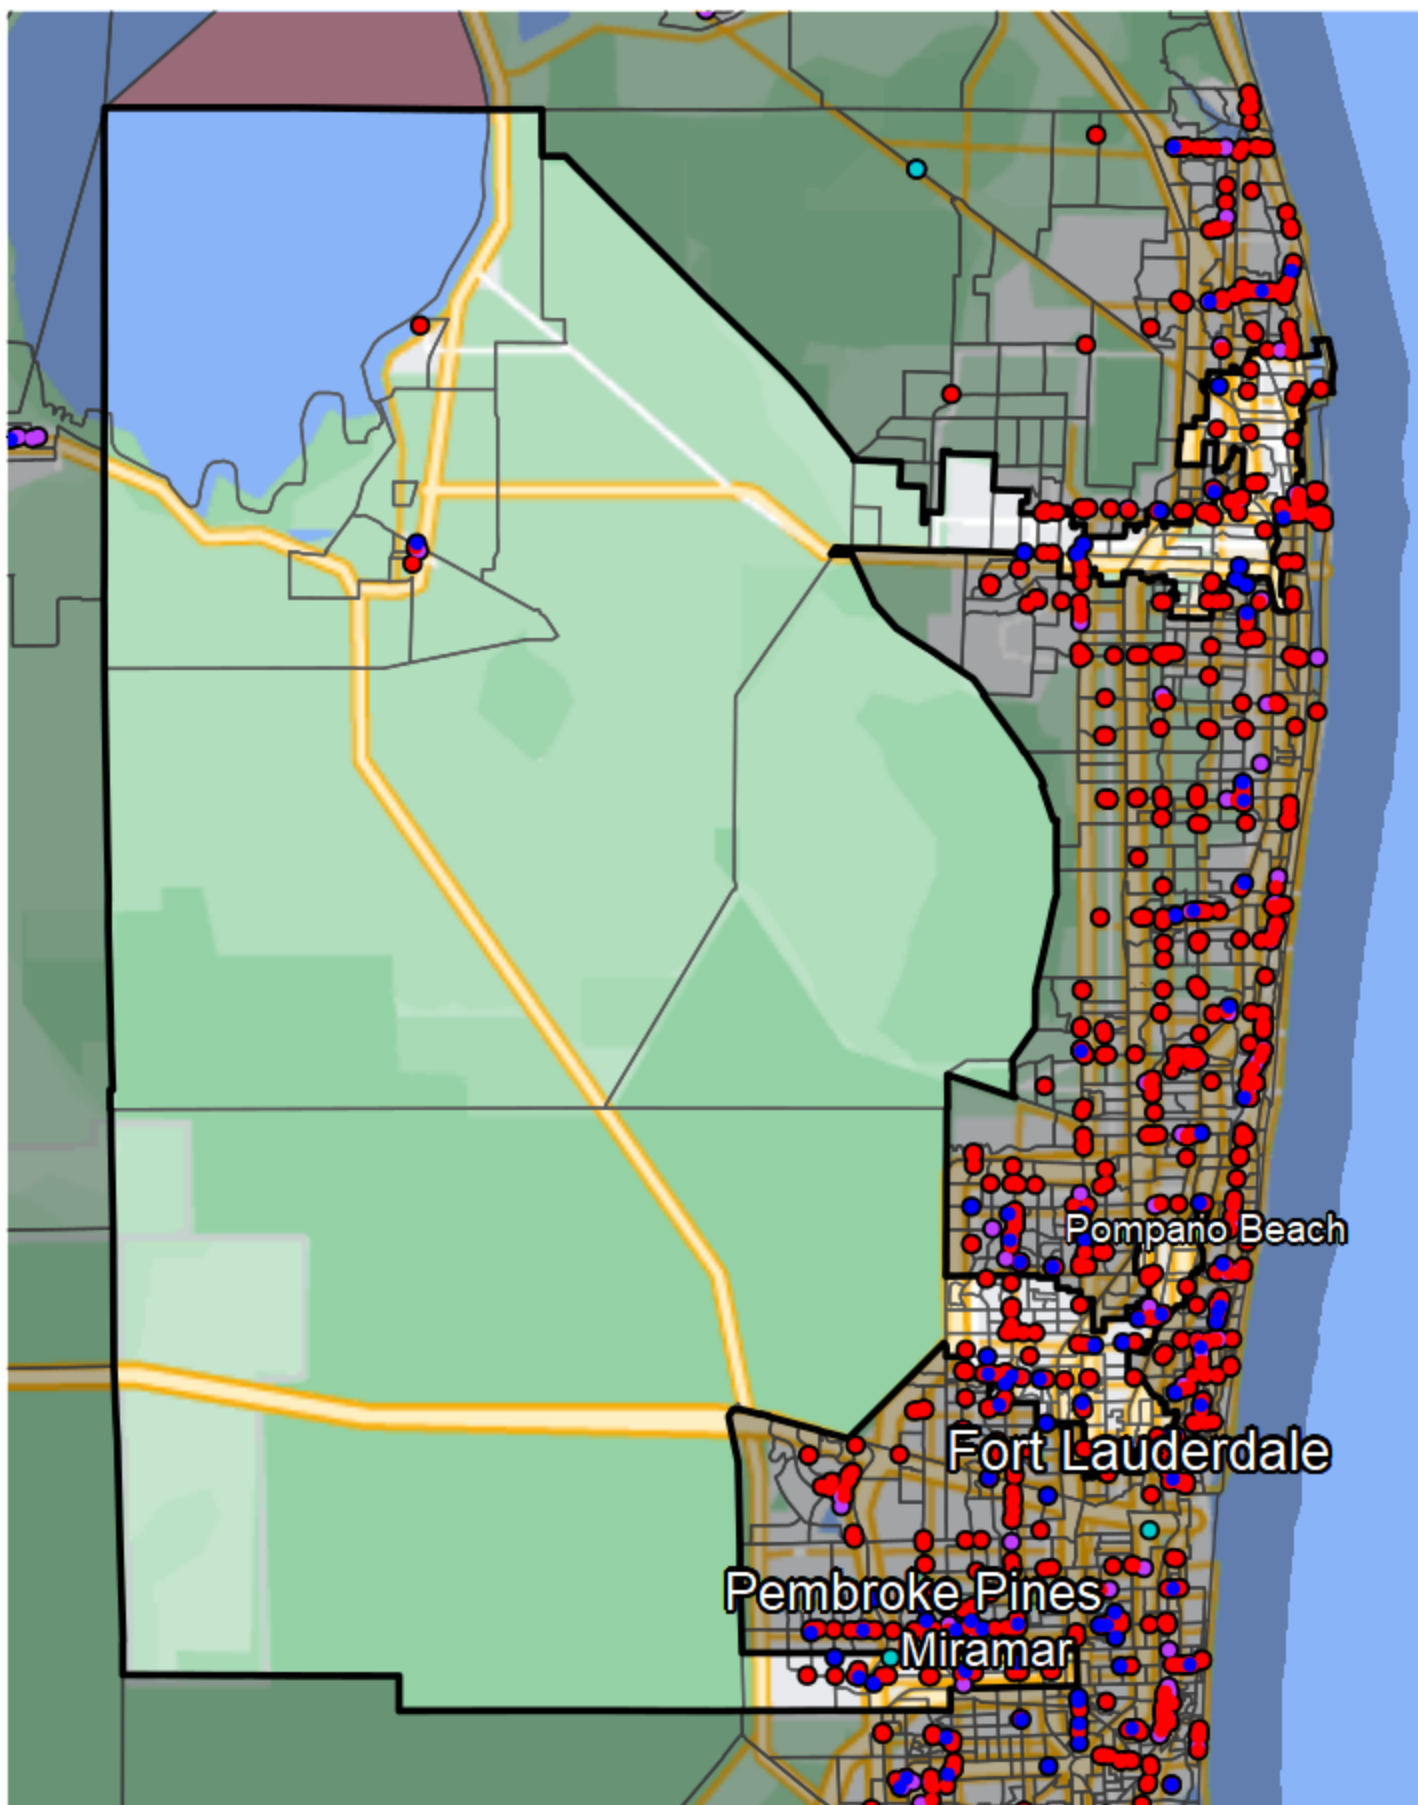

Florida - Congressional District 20

Banking Desert

No Branches within 10 Miles of Population Center

Financial Institutions

- Bank: 10
- Bank, Out-of-State: 97
- Credit Union: 25
- Credit Union, Out-of-State: 1