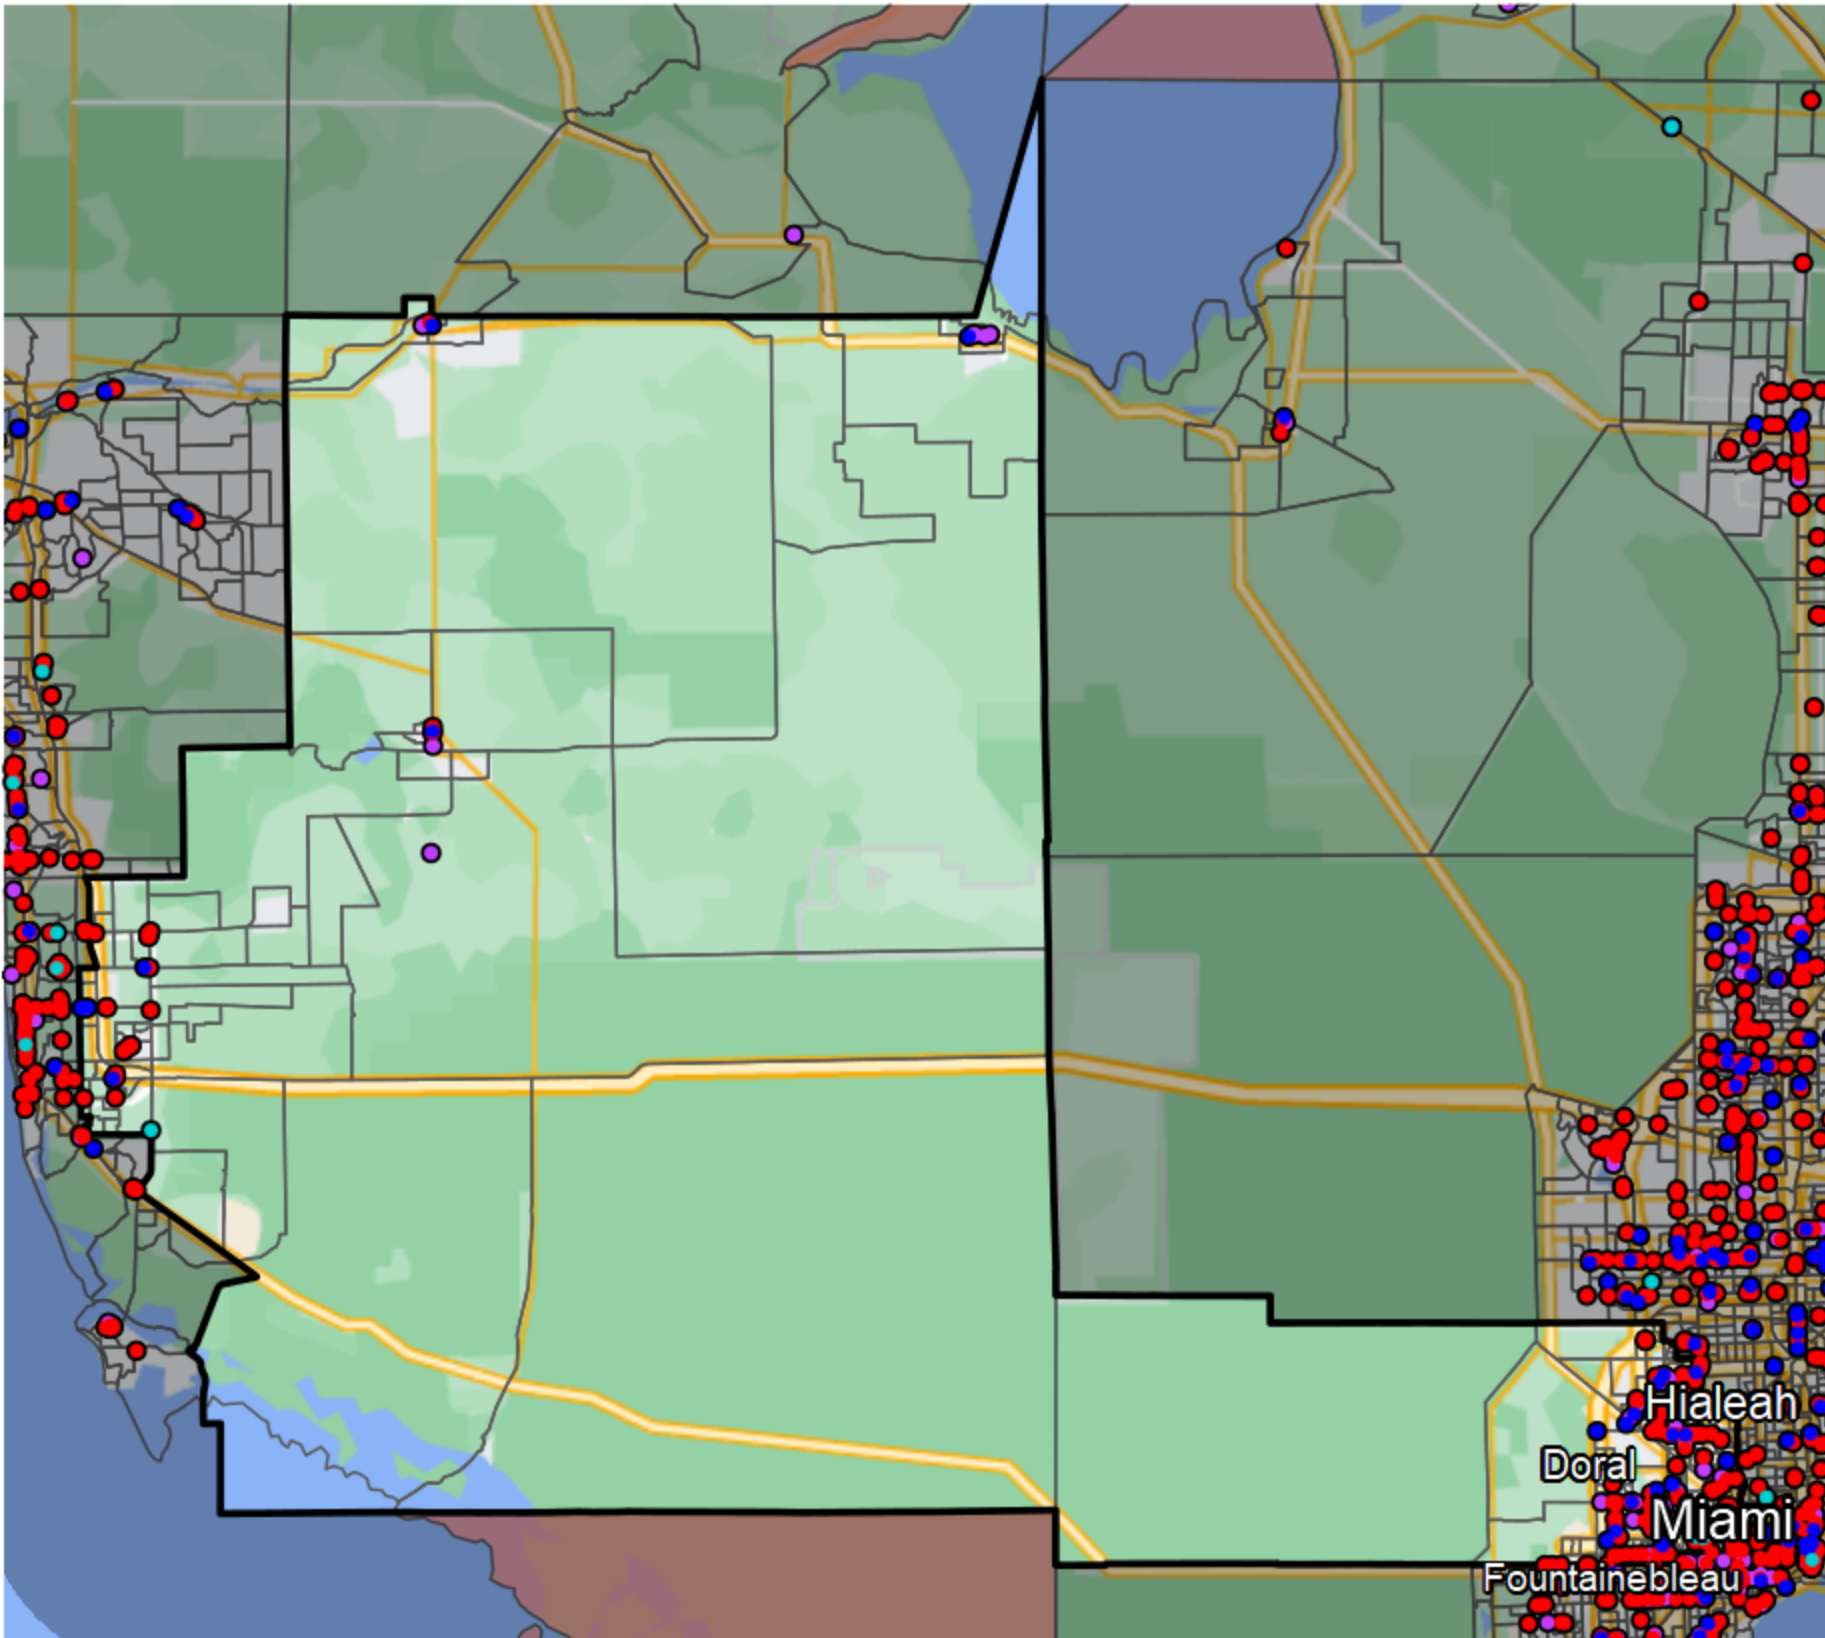

Florida - Congressional District 25

Banking Desert
No Branches within 10 Miles of Population Center

Financial Institutions

- Bank: 42
- Bank, Out-of-State: 125
- Credit Union: 26
- Credit Union, Out-of-State: 5

Hialeah
Doral
Miami
Fountainbleau

Sources: NCUA, FDIC, UW-Madison Population Lab, CDFI, US Census, Google Maps, CUNA