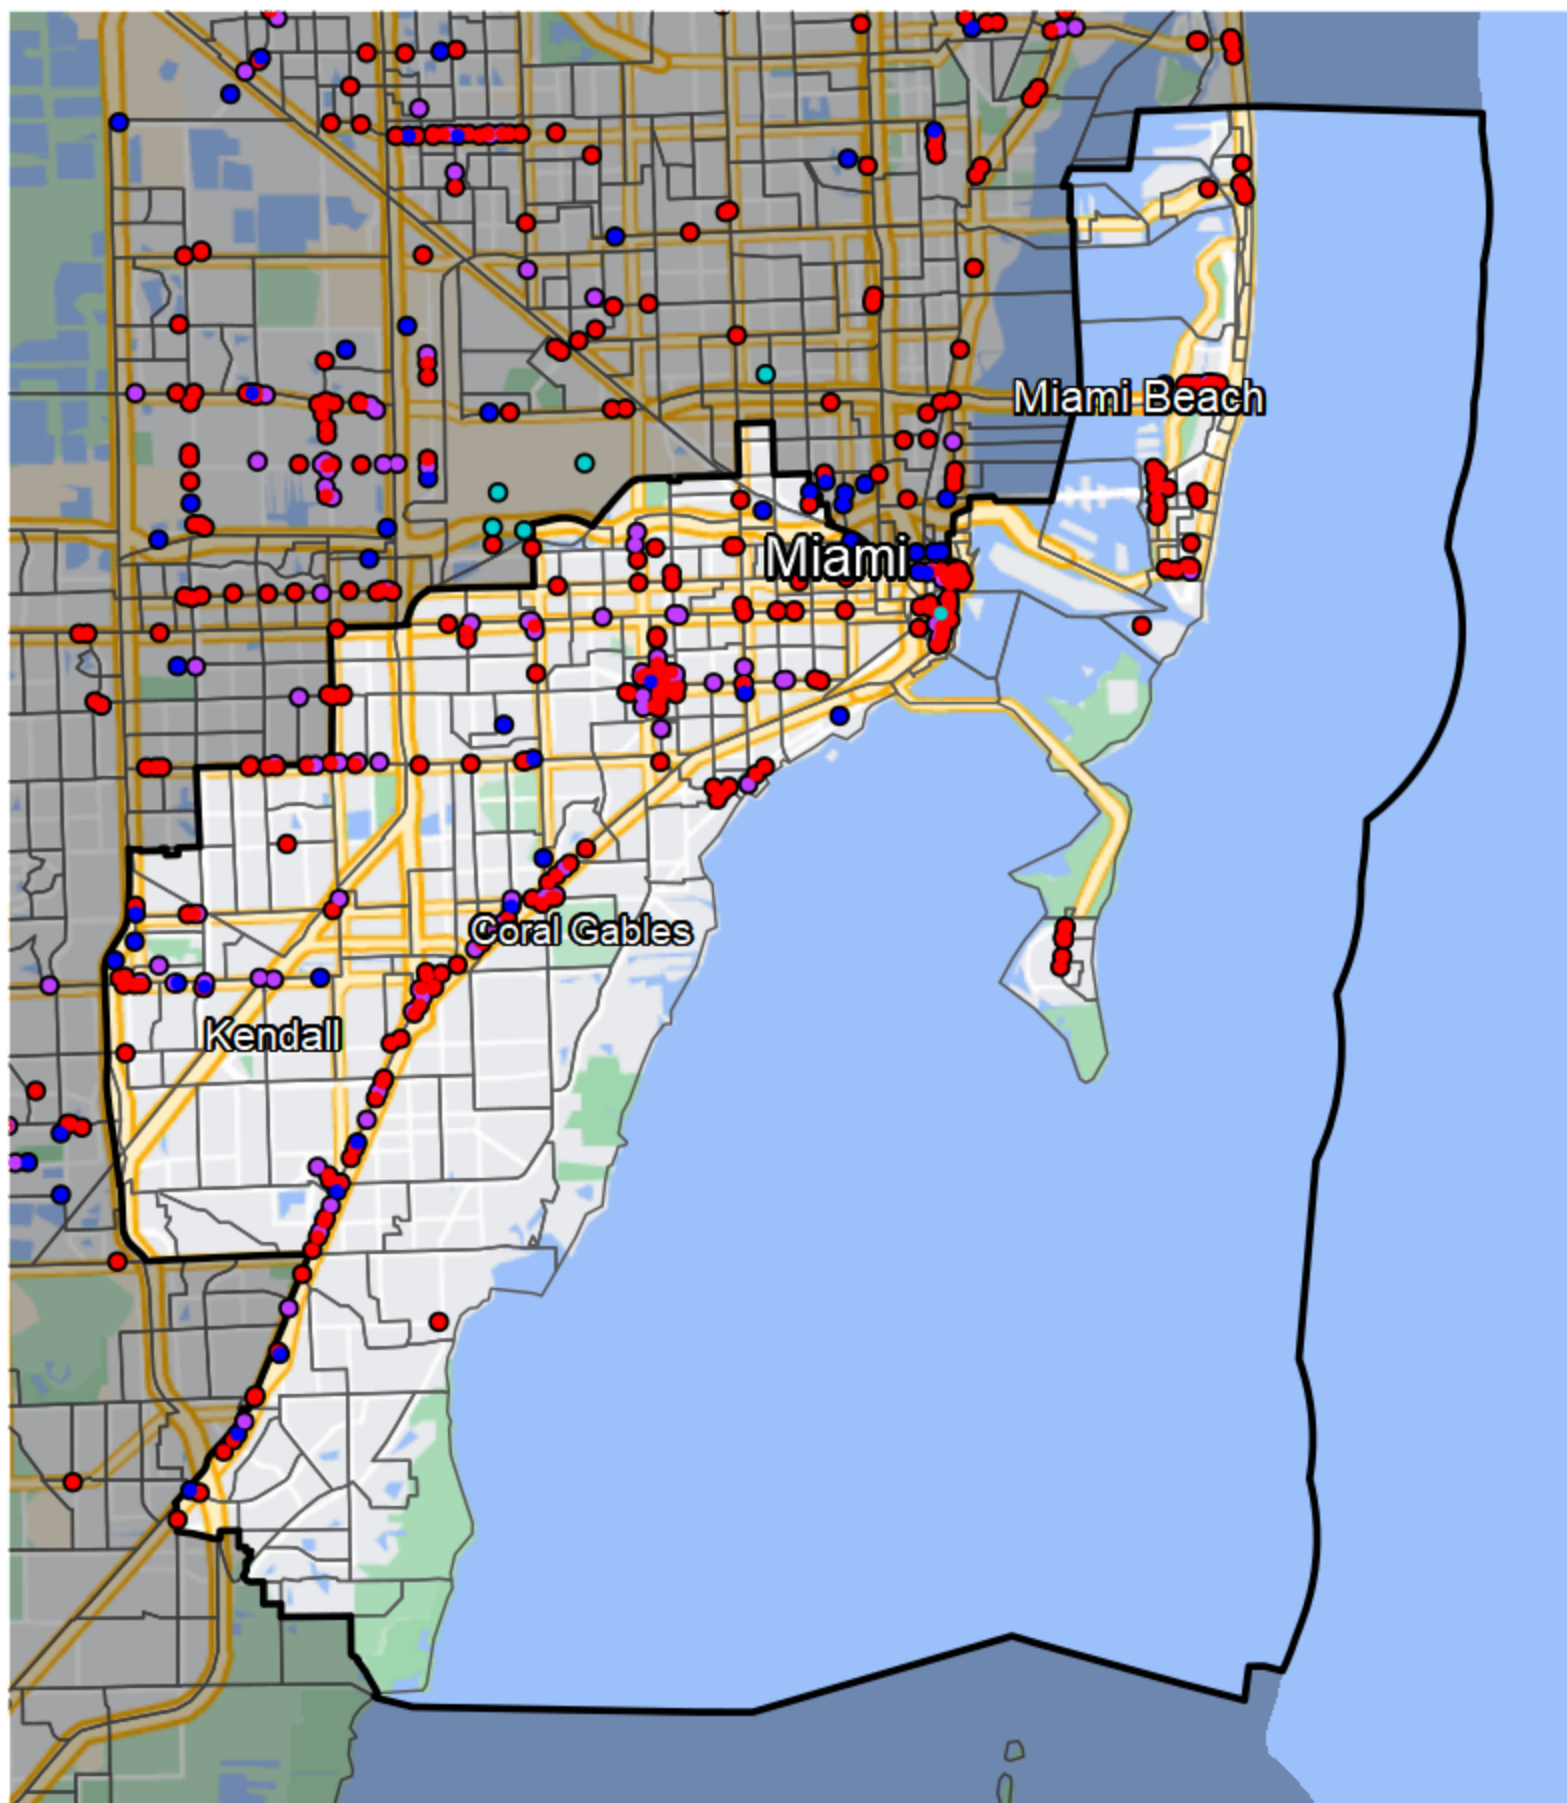

Florida - Congressional District 27

Banking Desert

■ No Branches within 10 Miles of Population Center

Financial Institutions

- Bank: 81
- Bank, Out-of-State: 213
- Credit Union: 24
- Credit Union, Out-of-State: 1