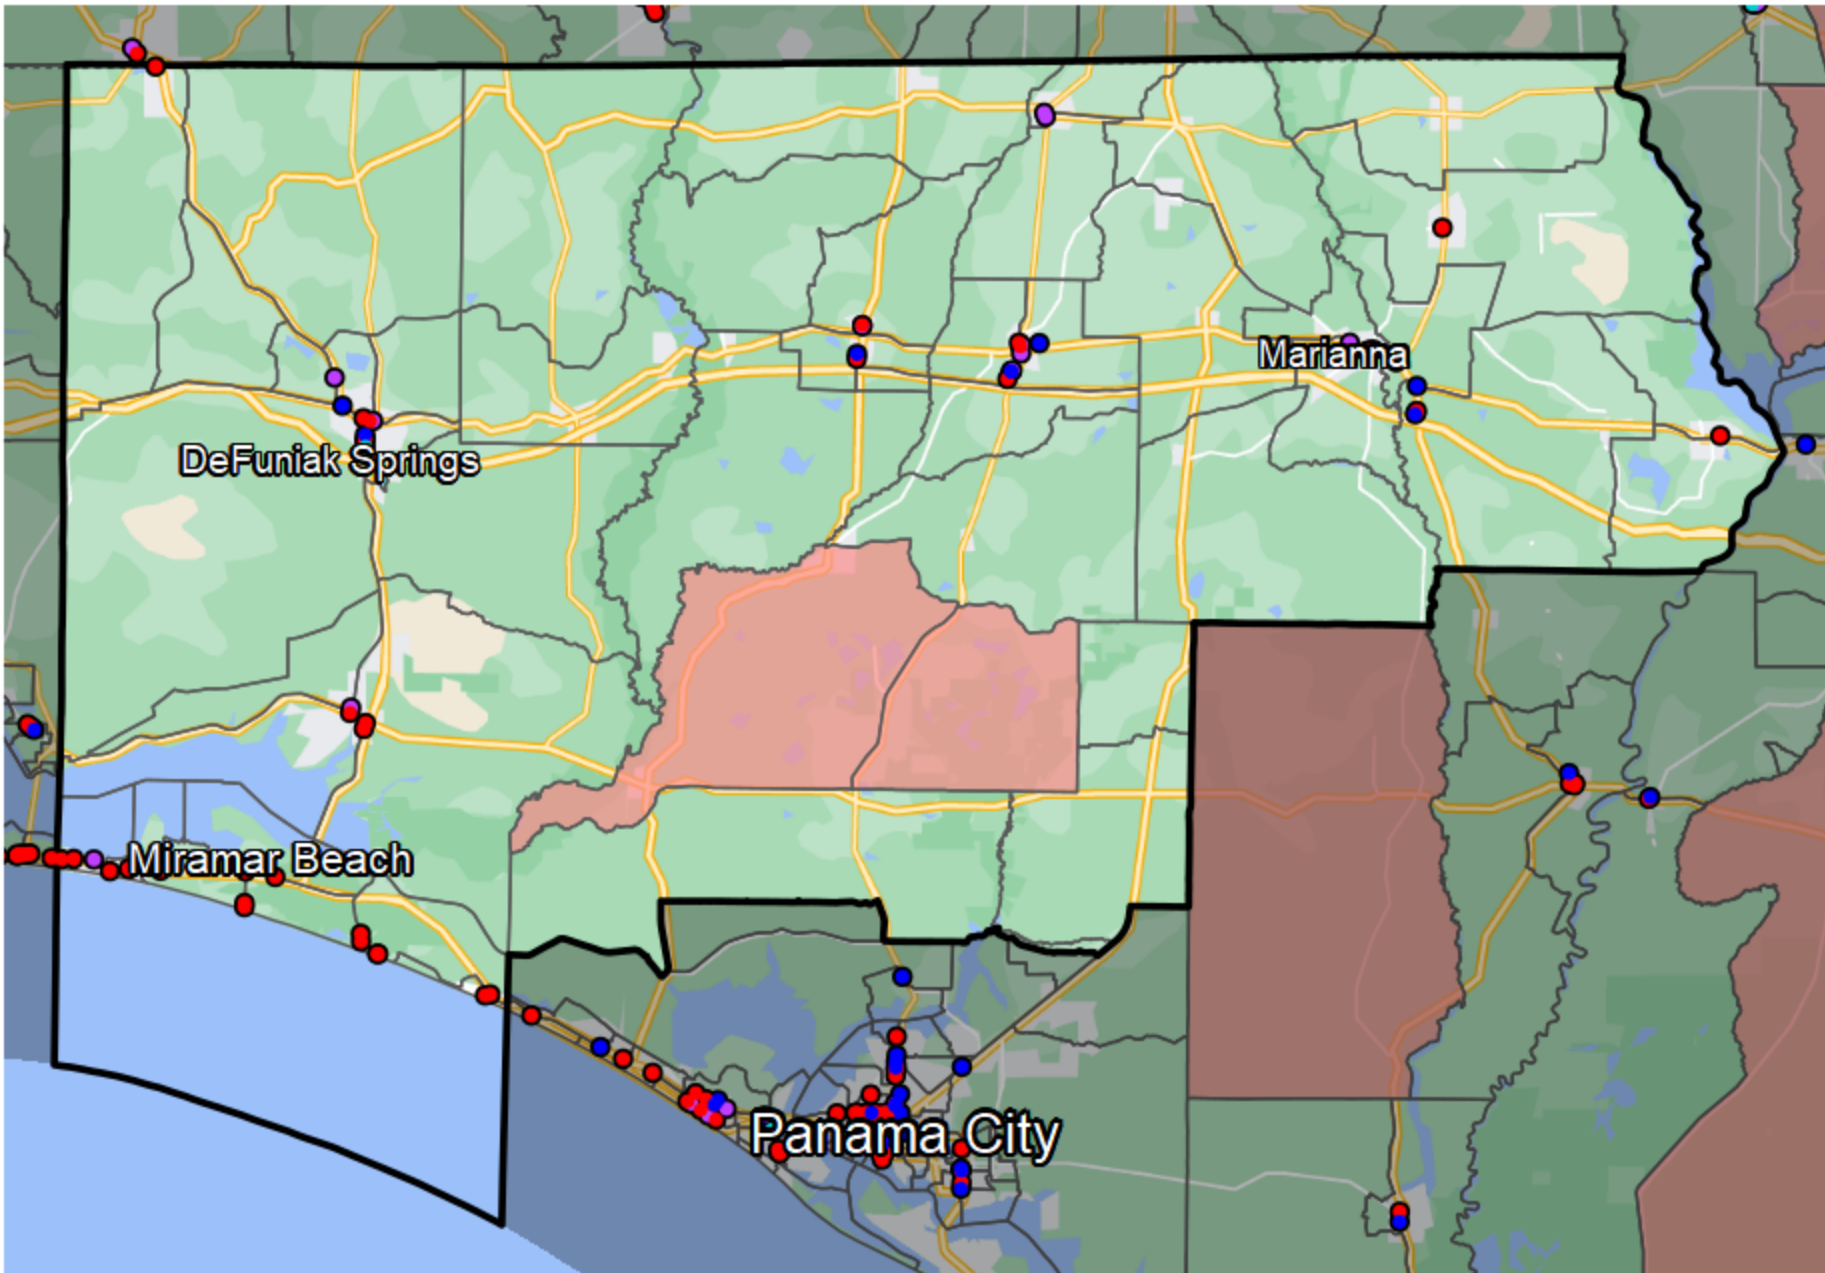

Florida - State House District 5

Banking Desert

No Branches within 10 Miles of Population Center

Financial Institutions

- Bank: 12
- Bank, Out-of-State: 38
- Credit Union: 10
- Credit Union, Out-of-State: 3

Sources: NCUA, FDIC, UW-Madison Population Lab, CDFI, US Census, Google Maps, CUNA