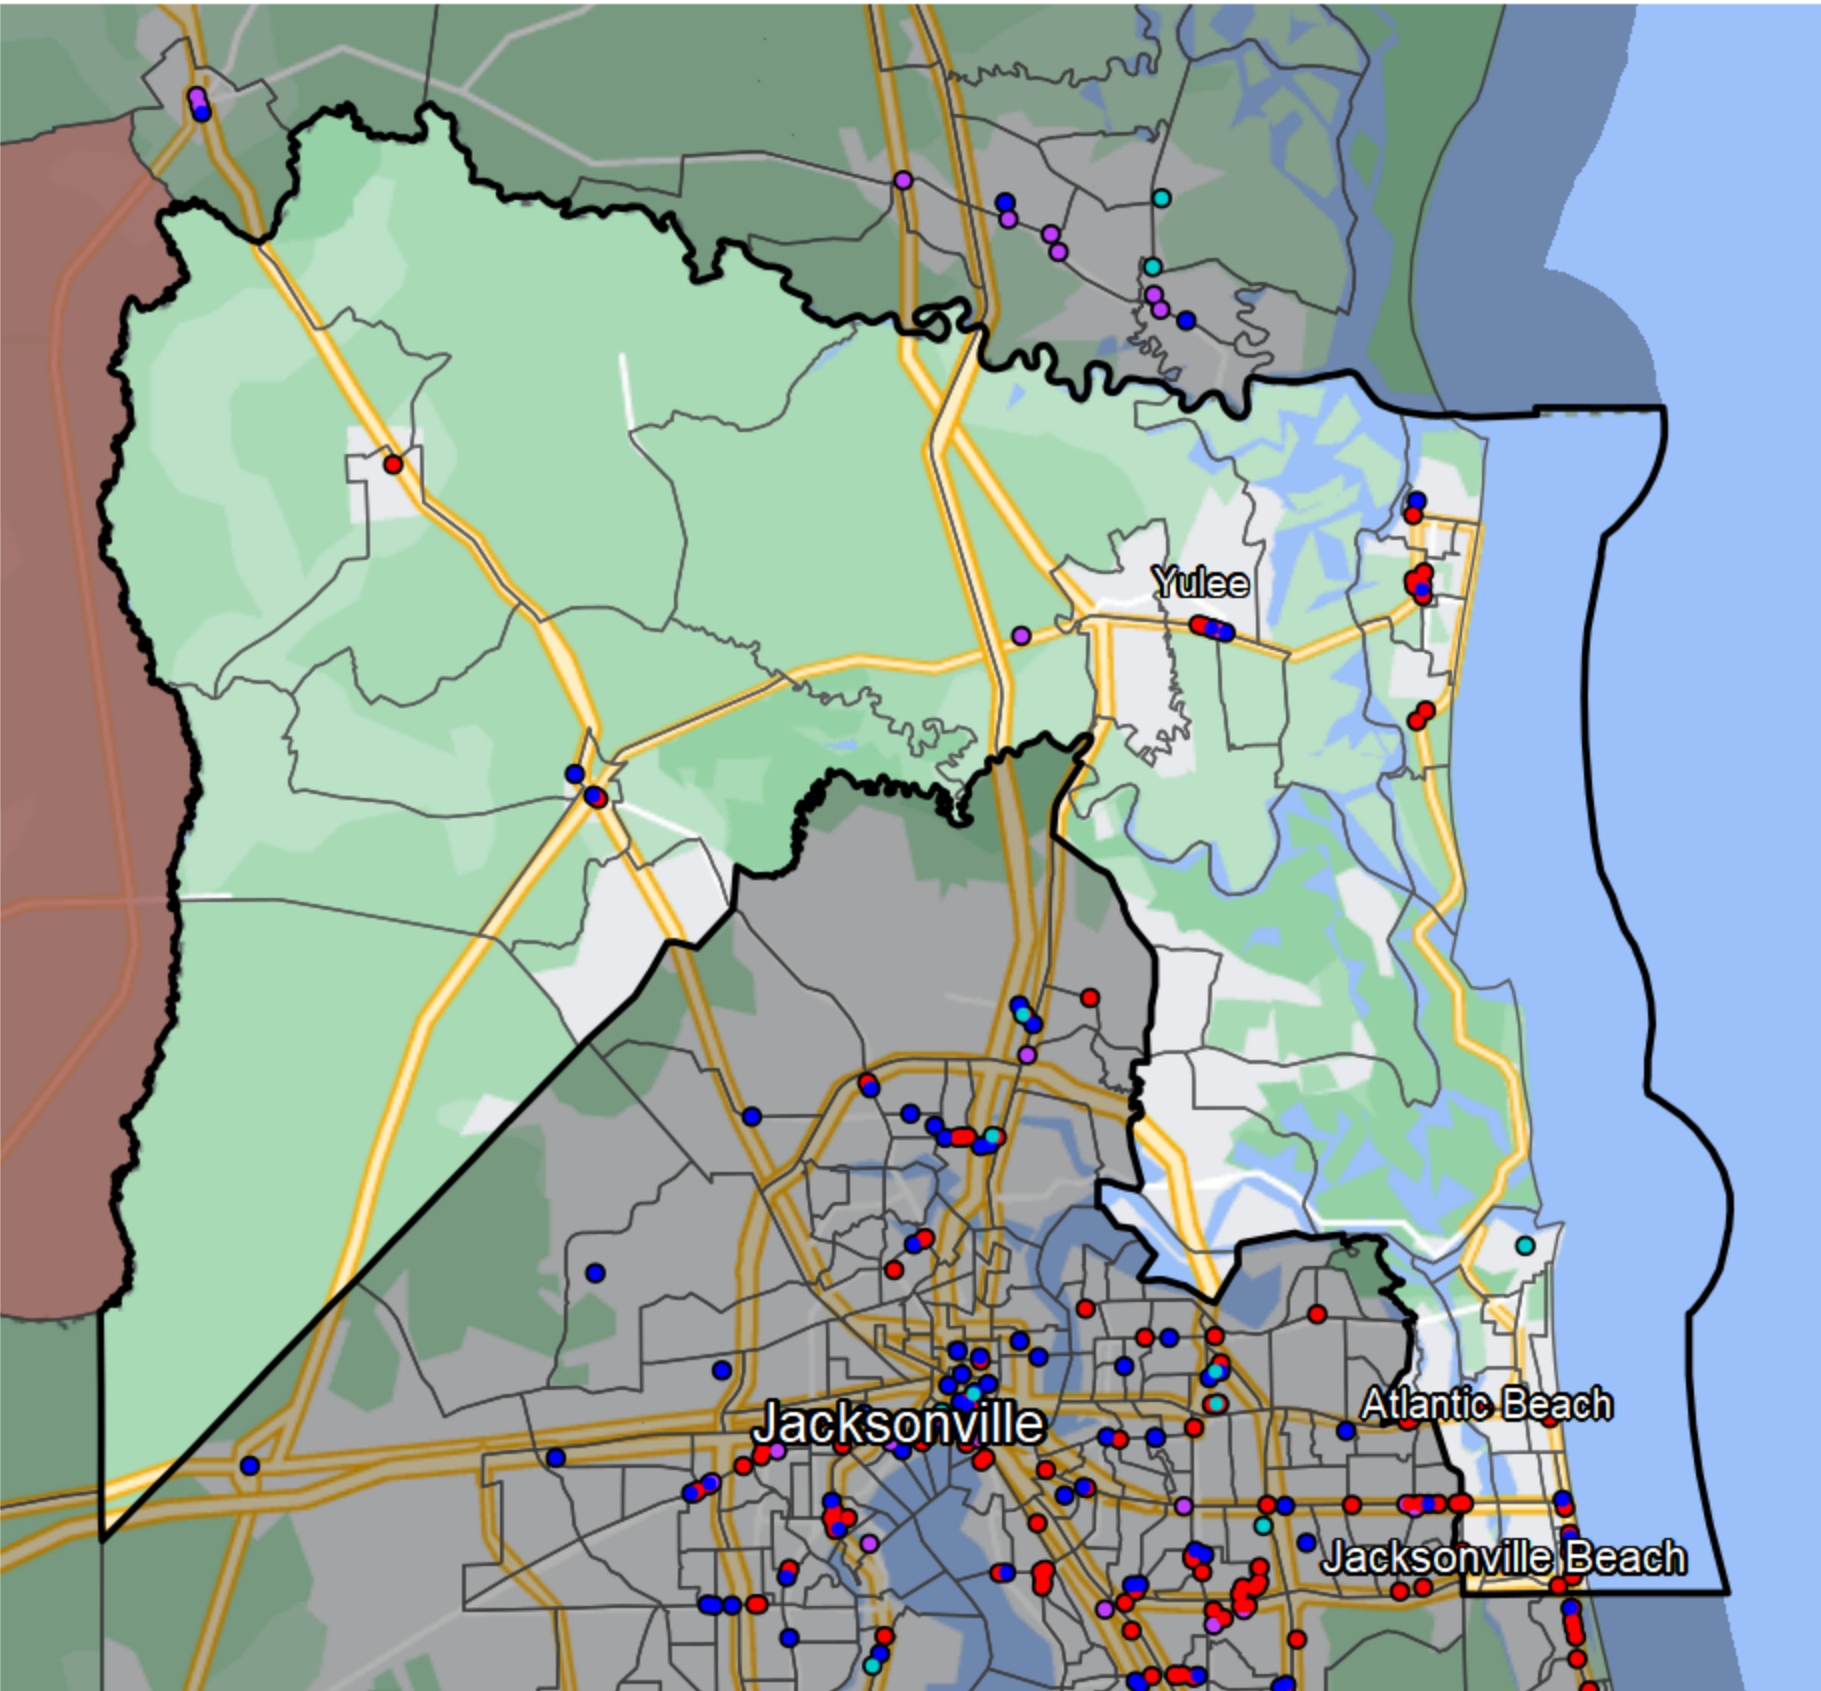

Florida - State House District 11

Banking Desert

No Branches within 10 Miles of Population Center

Financial Institutions

- Bank: 3
- Bank, Out-of-State: 33
- Credit Union: 12
- Credit Union, Out-of-State: 2

Sources: NCUA, FDIC, UW-Madison Population Lab, CDFI, US Census, Google Maps, CUNA