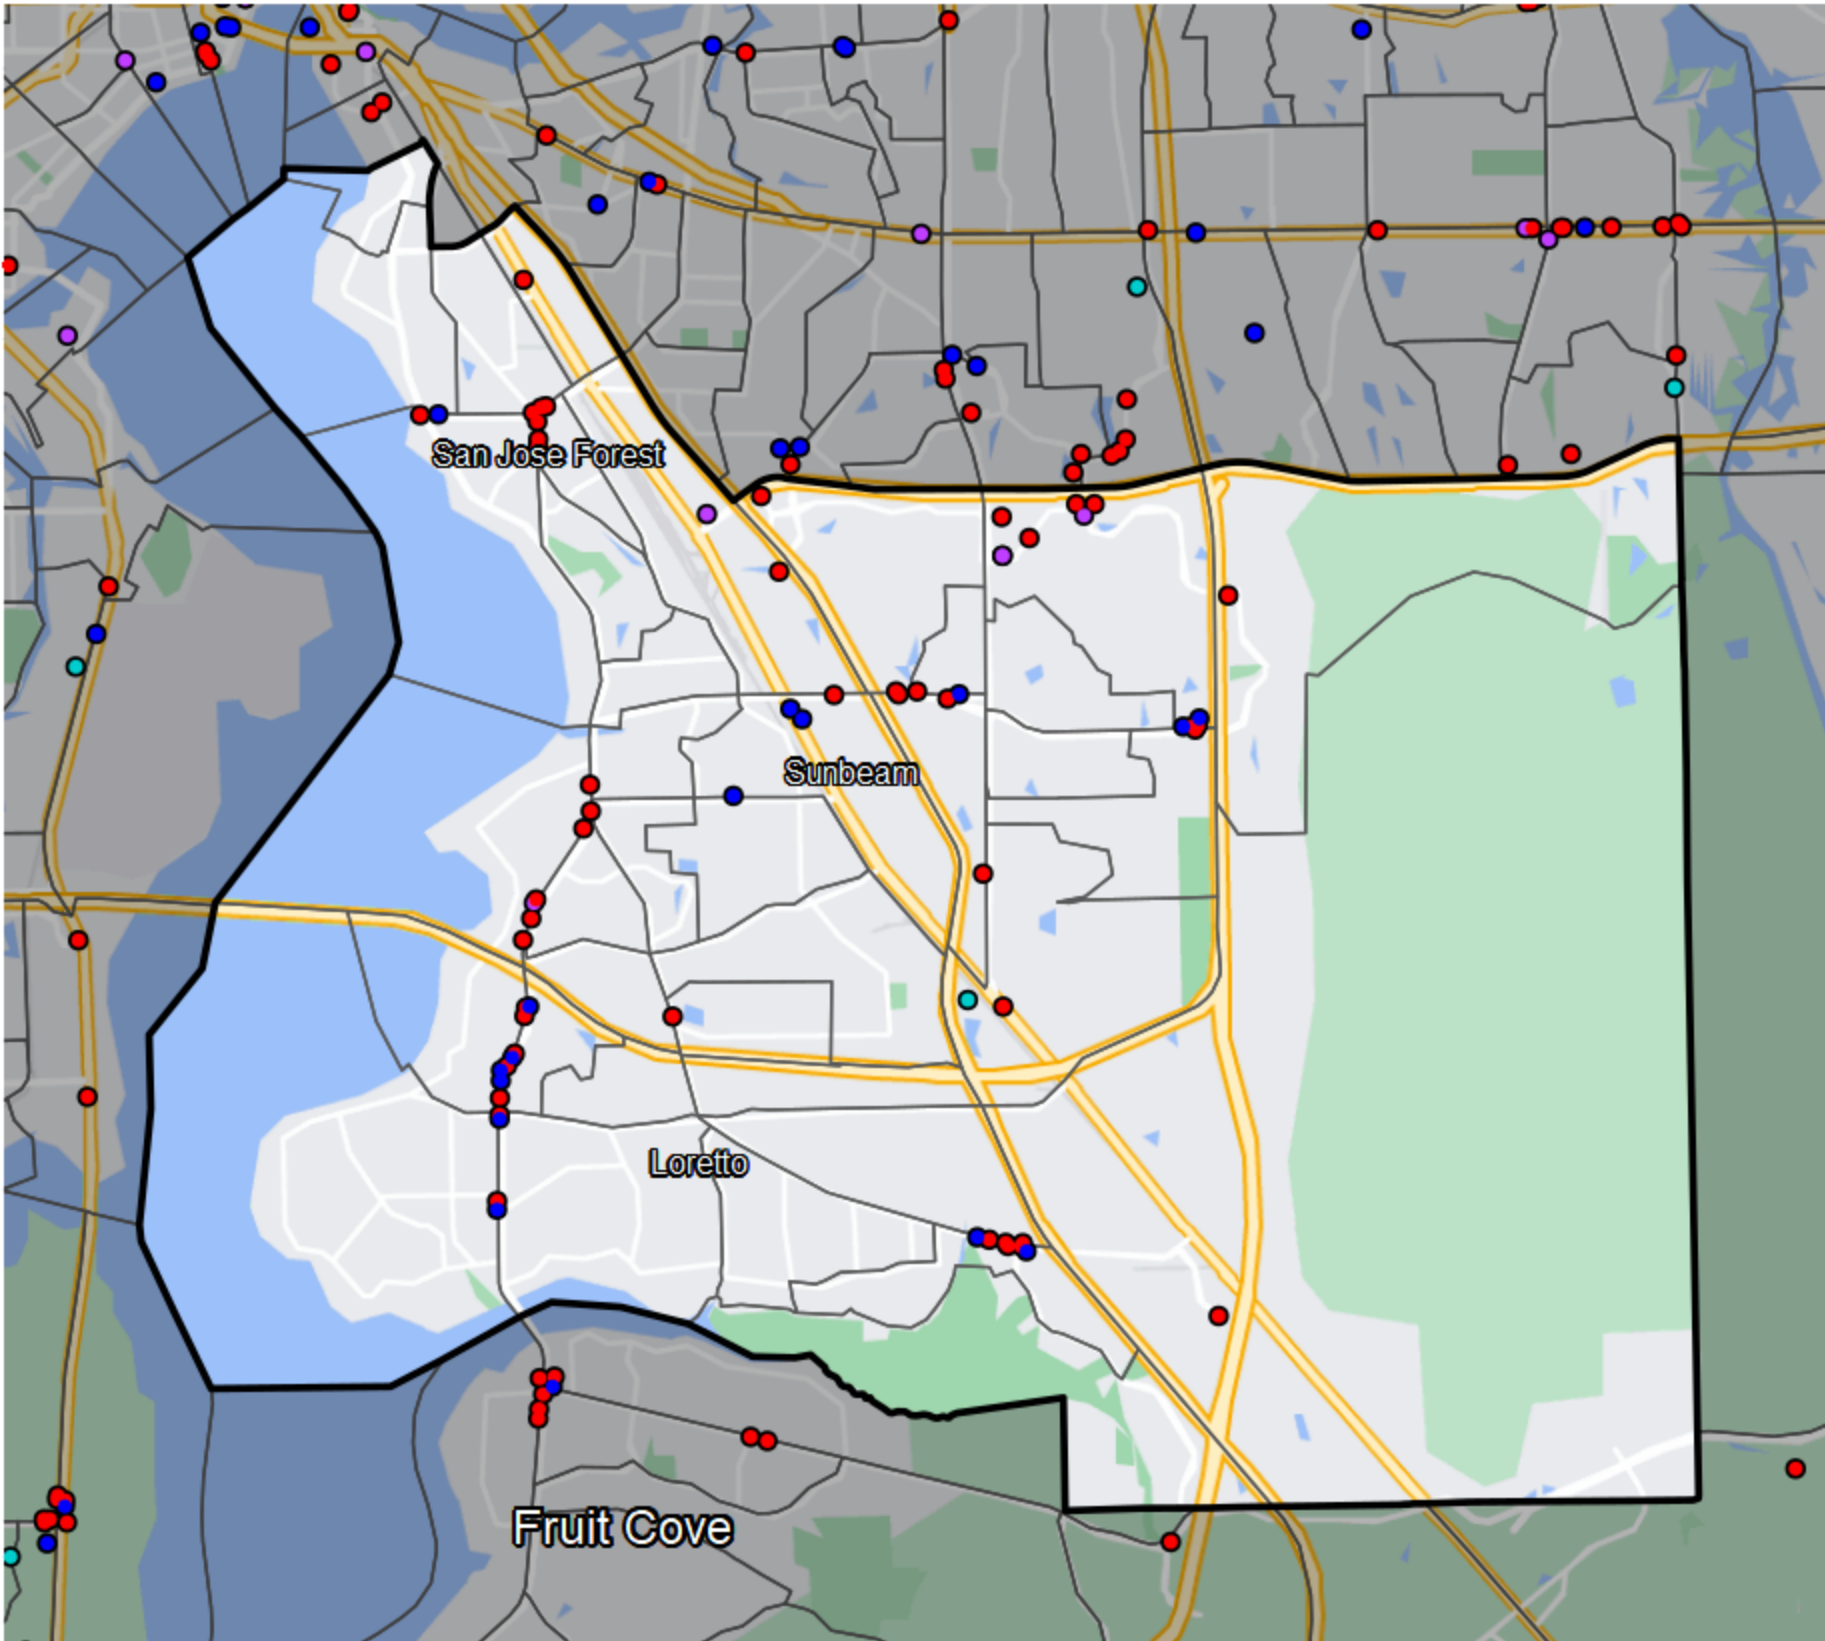

Florida - State House District 16

Banking Desert
No Branches within 10 Miles of Population Center

Financial Institutions

- Bank: 5
- Bank, Out-of-State: 46
- Credit Union: 15
- Credit Union, Out-of-State: 1