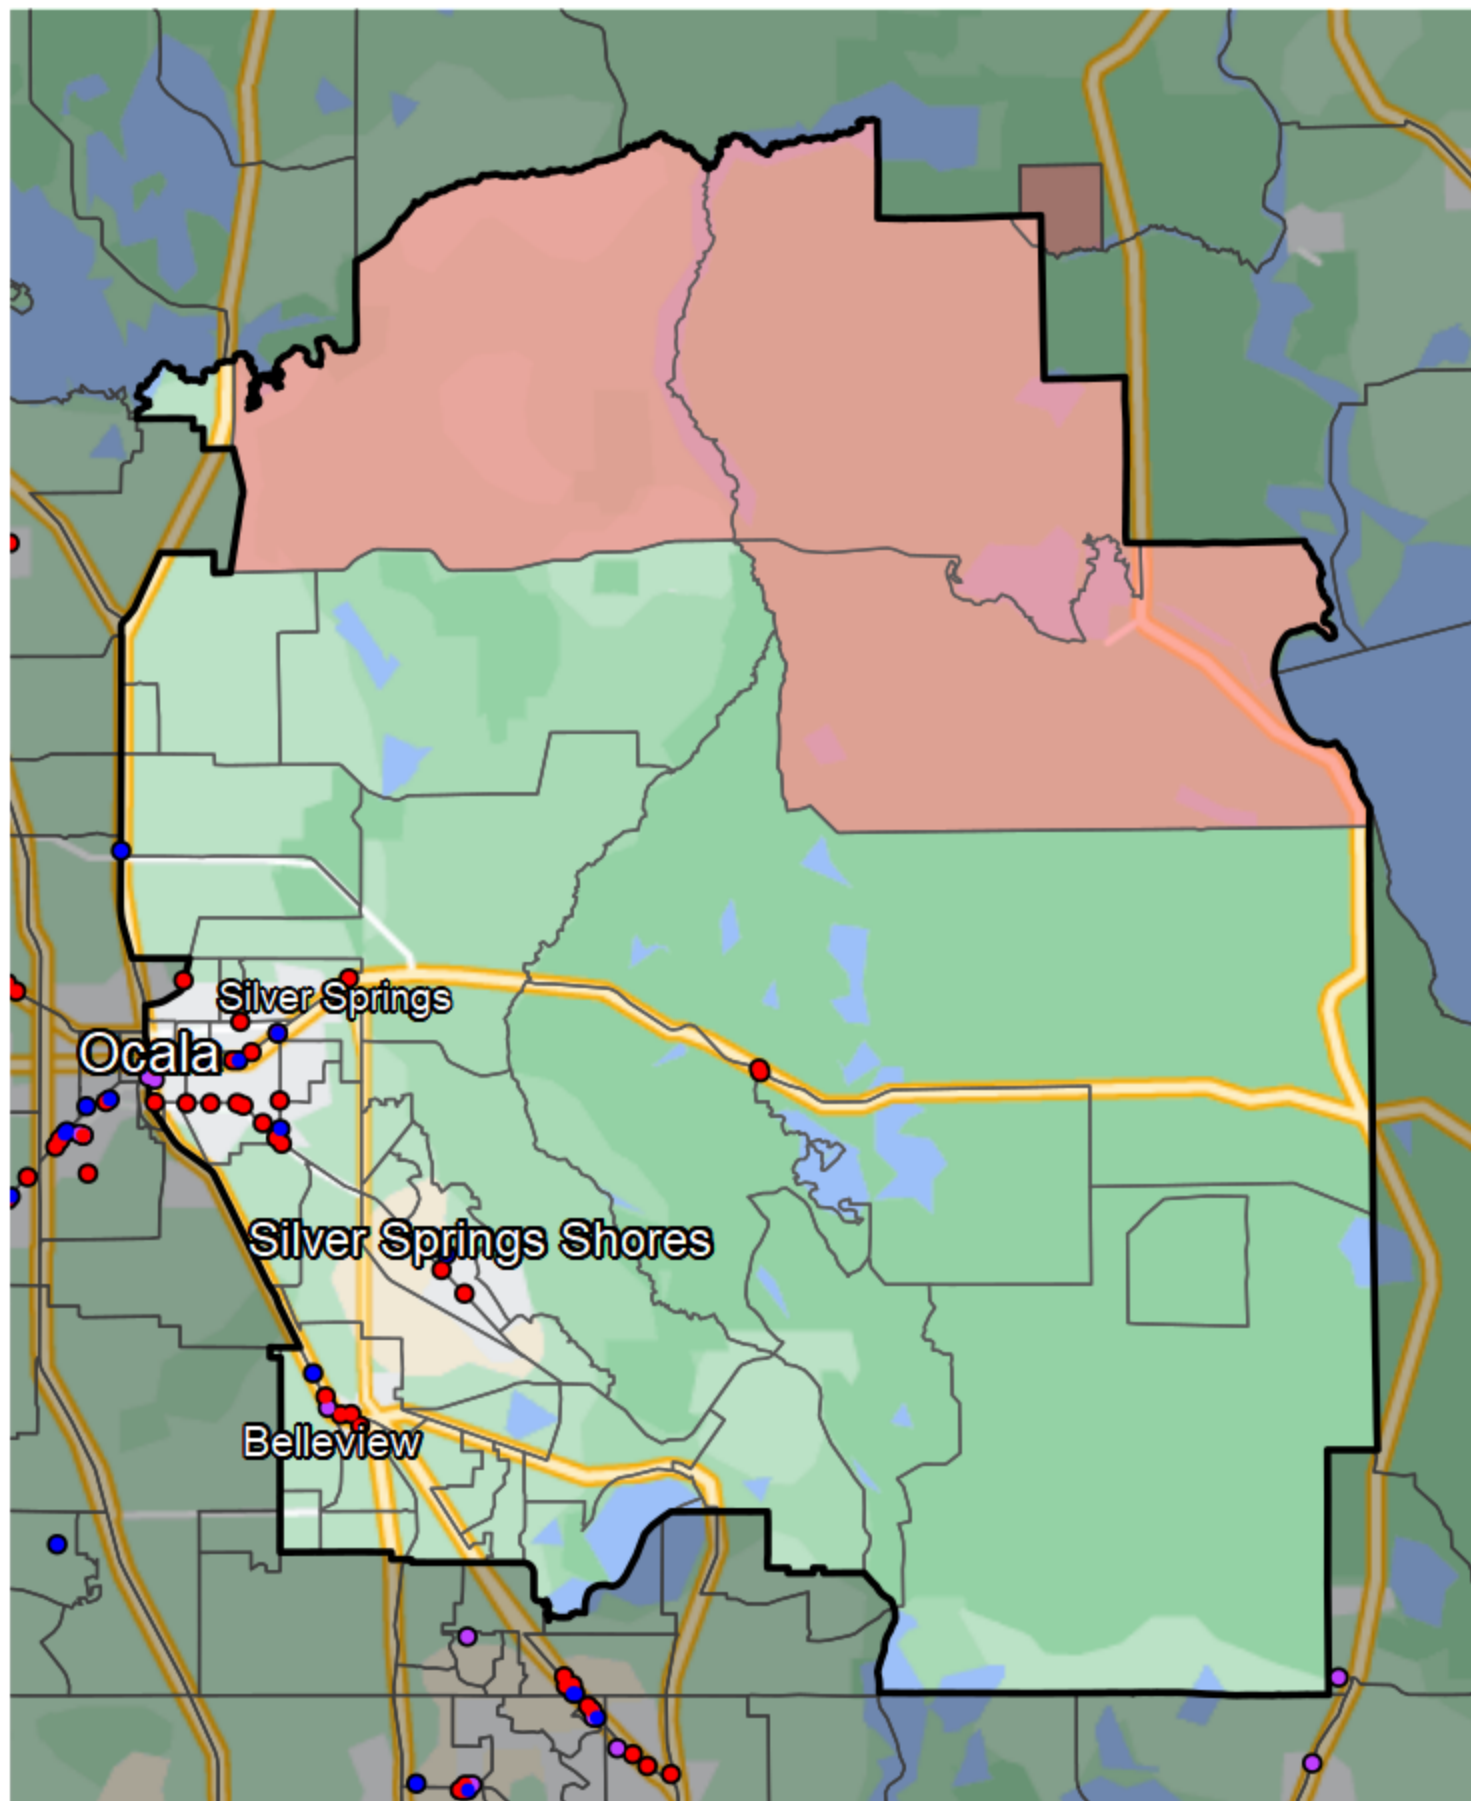

Florida - State House District 23

Banking Desert

■ No Branches within 10 Miles of Population Center

Financial Institutions

- Bank: 5
- Bank, Out-of-State: 29
- Credit Union: 7
- Credit Union, Out-of-State: 0