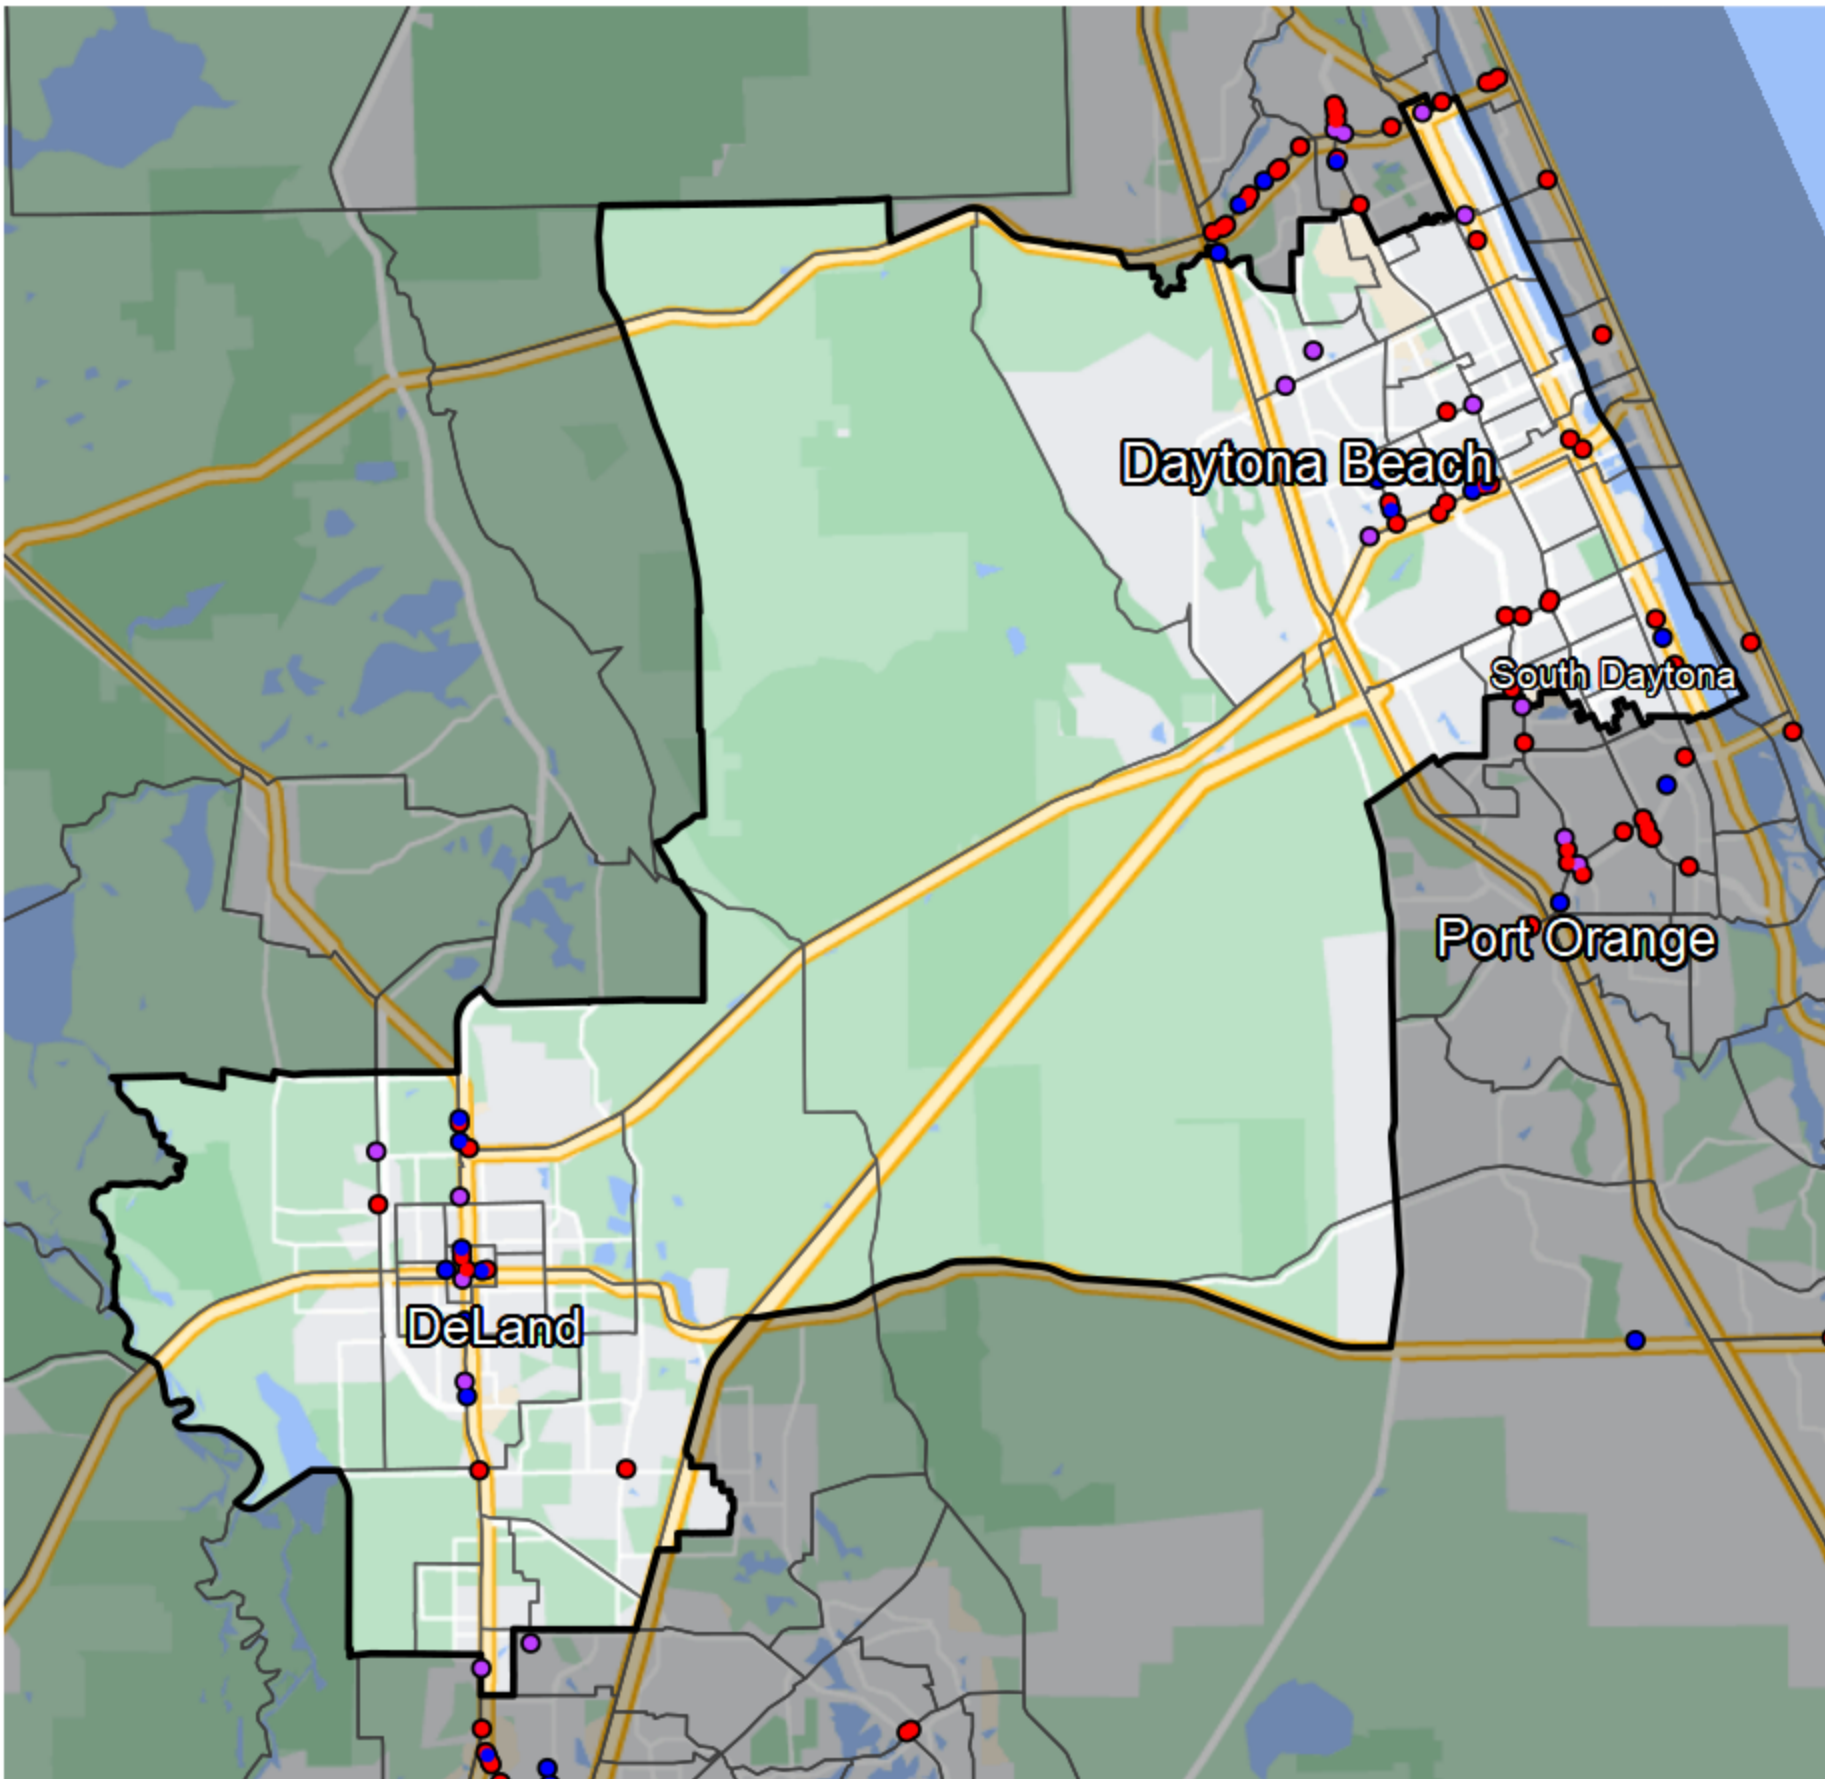

# Florida - State House District 26

## Banking Desert

- No Branches within 10 Miles of Population Center