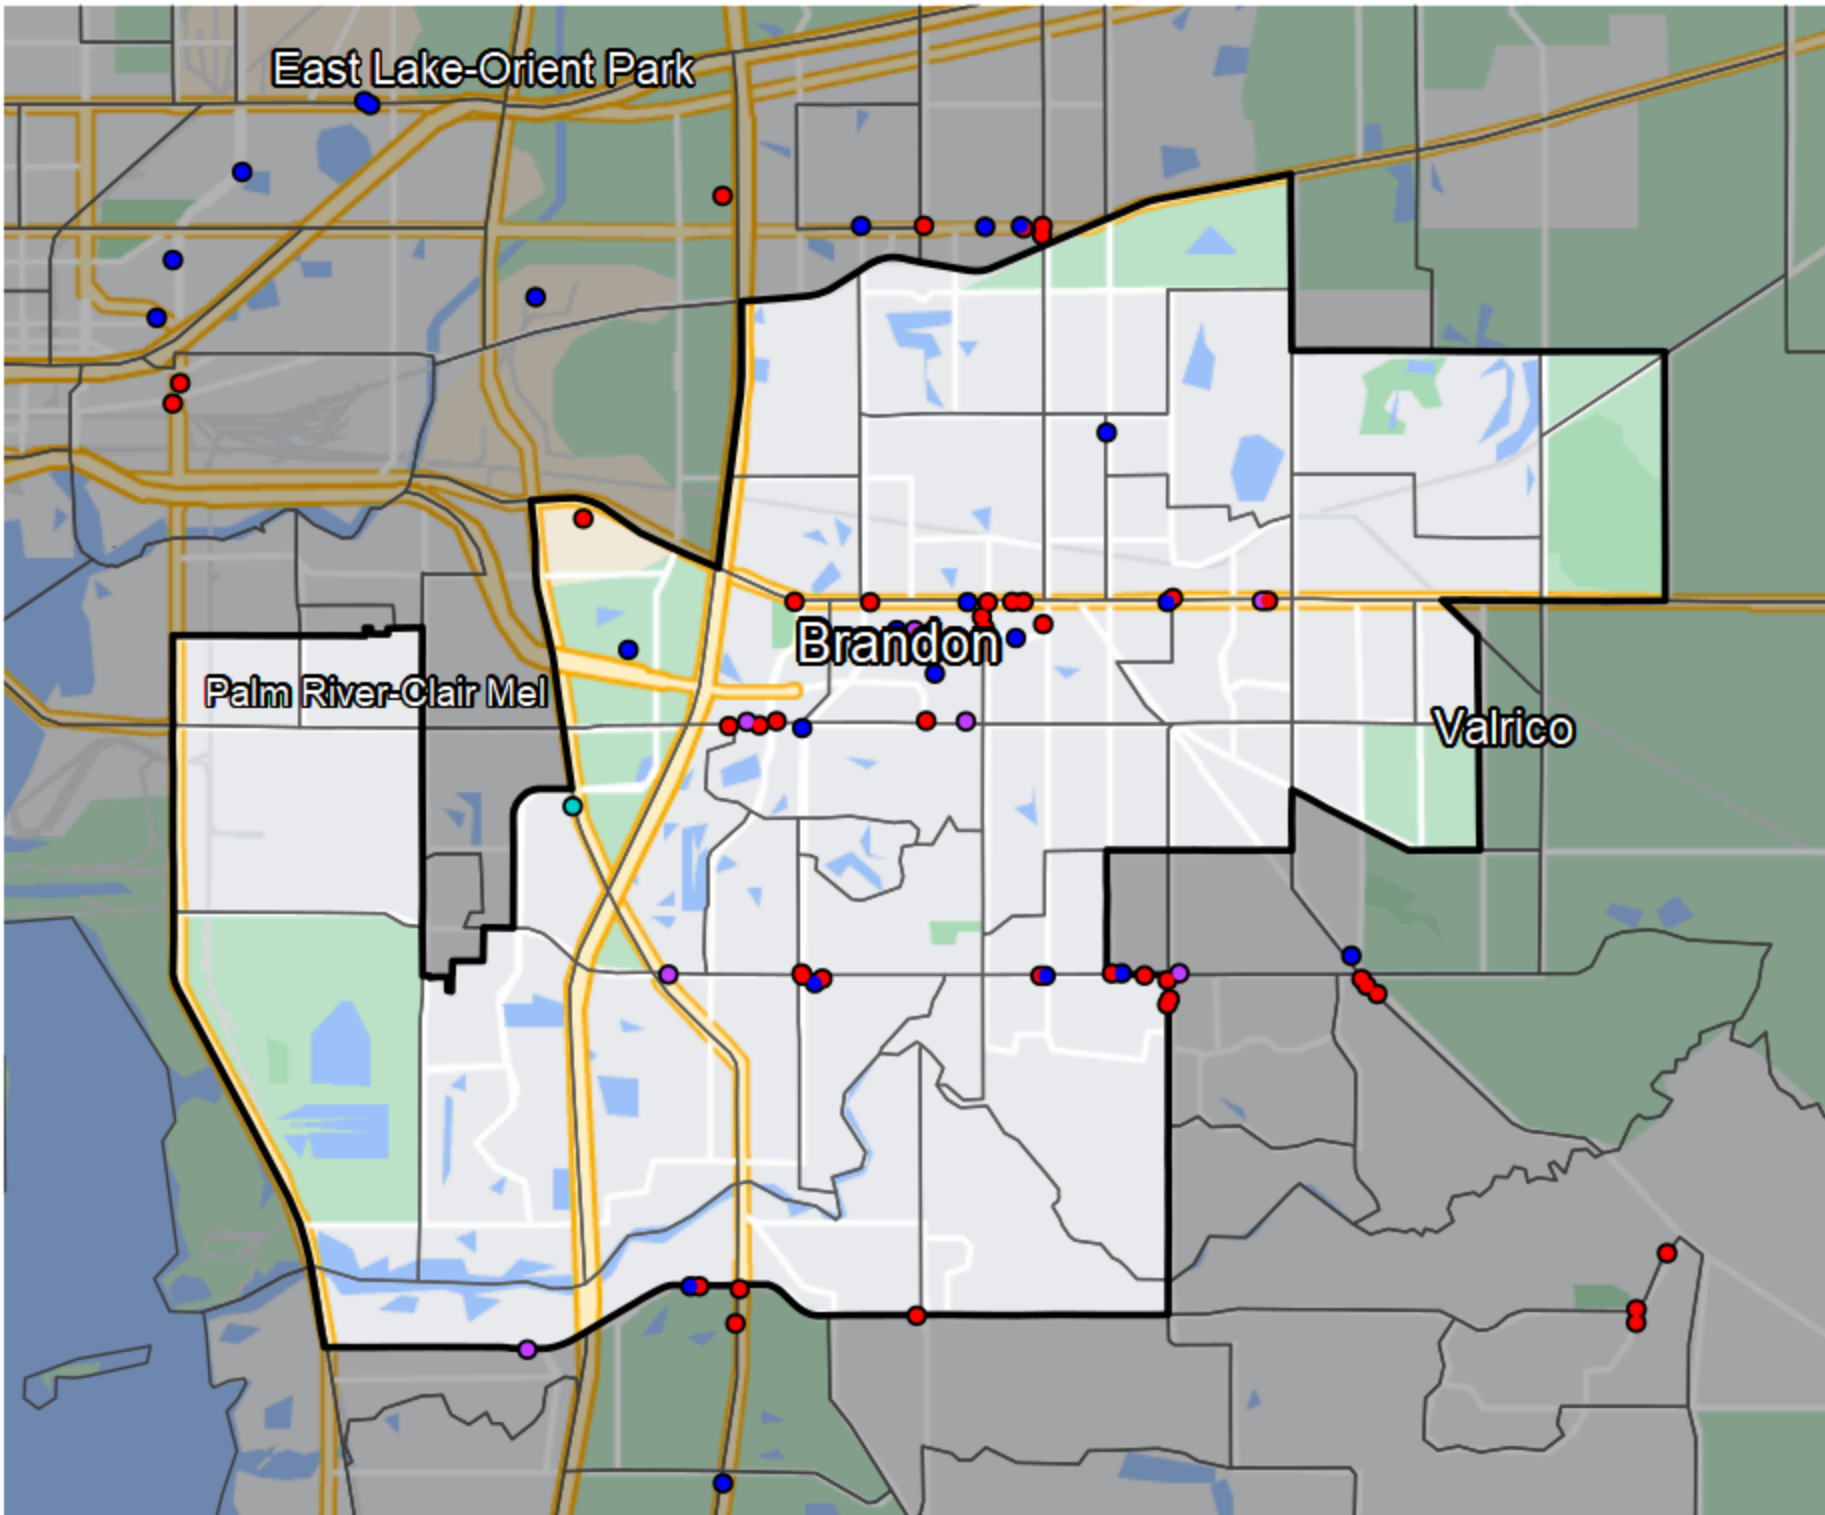

Florida - State House District 59

- Banking Desert**
- No Branches within 10 Miles of Population Center
- Financial Institutions**
- Bank: 6
 - Bank, Out-of-State: 22
 - Credit Union: 10
 - Credit Union, Out-of-State: 1

Sources: NCUA, FDIC, UW-Madison Population Lab, CDFI, US Census, Google Maps, CUNA