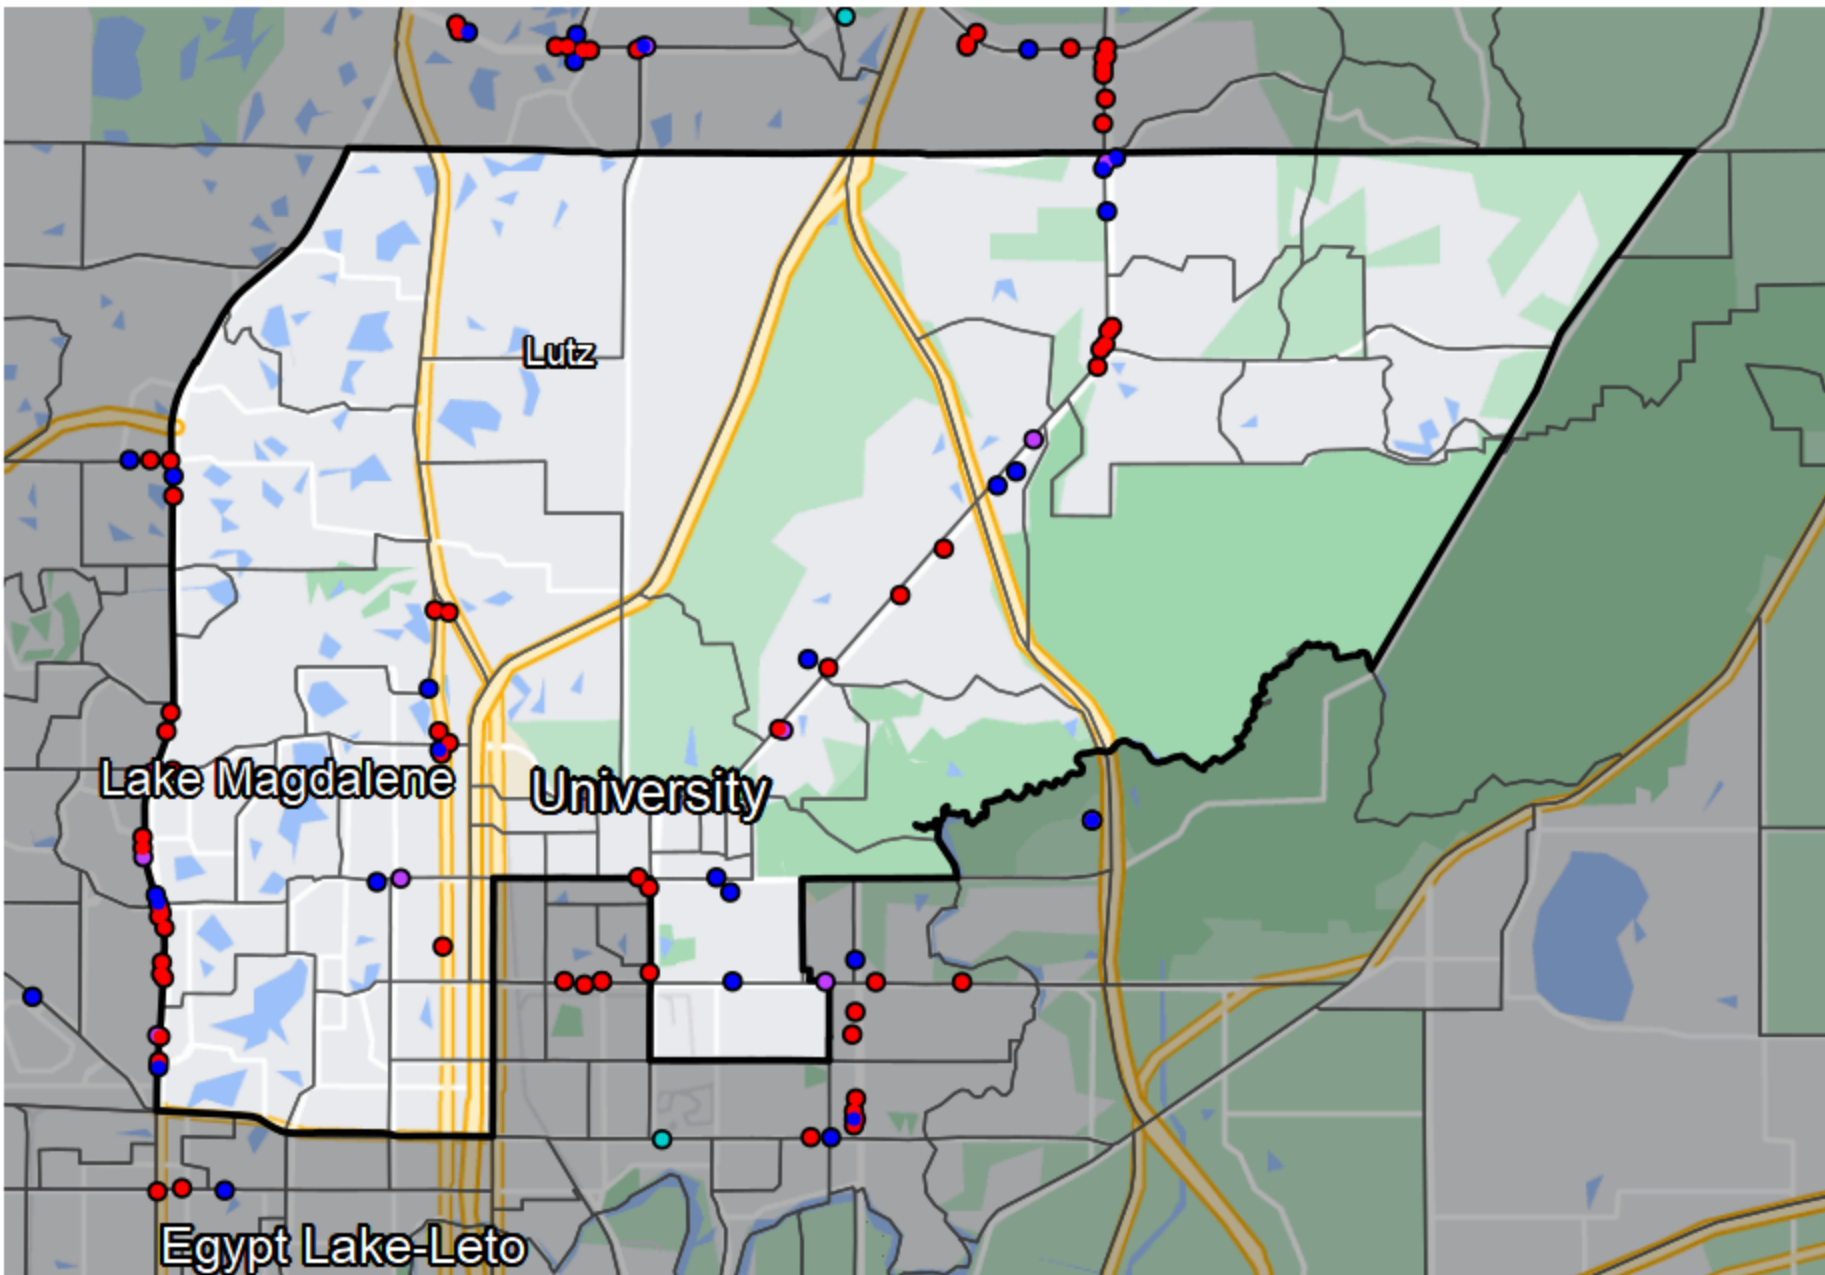

Florida - State House District 63

Banking Desert

No Branches within 10 Miles of Population Center

Financial Institutions

- Bank: 5
- Bank, Out-of-State: 27
- Credit Union: 16
- Credit Union, Out-of-State: 0