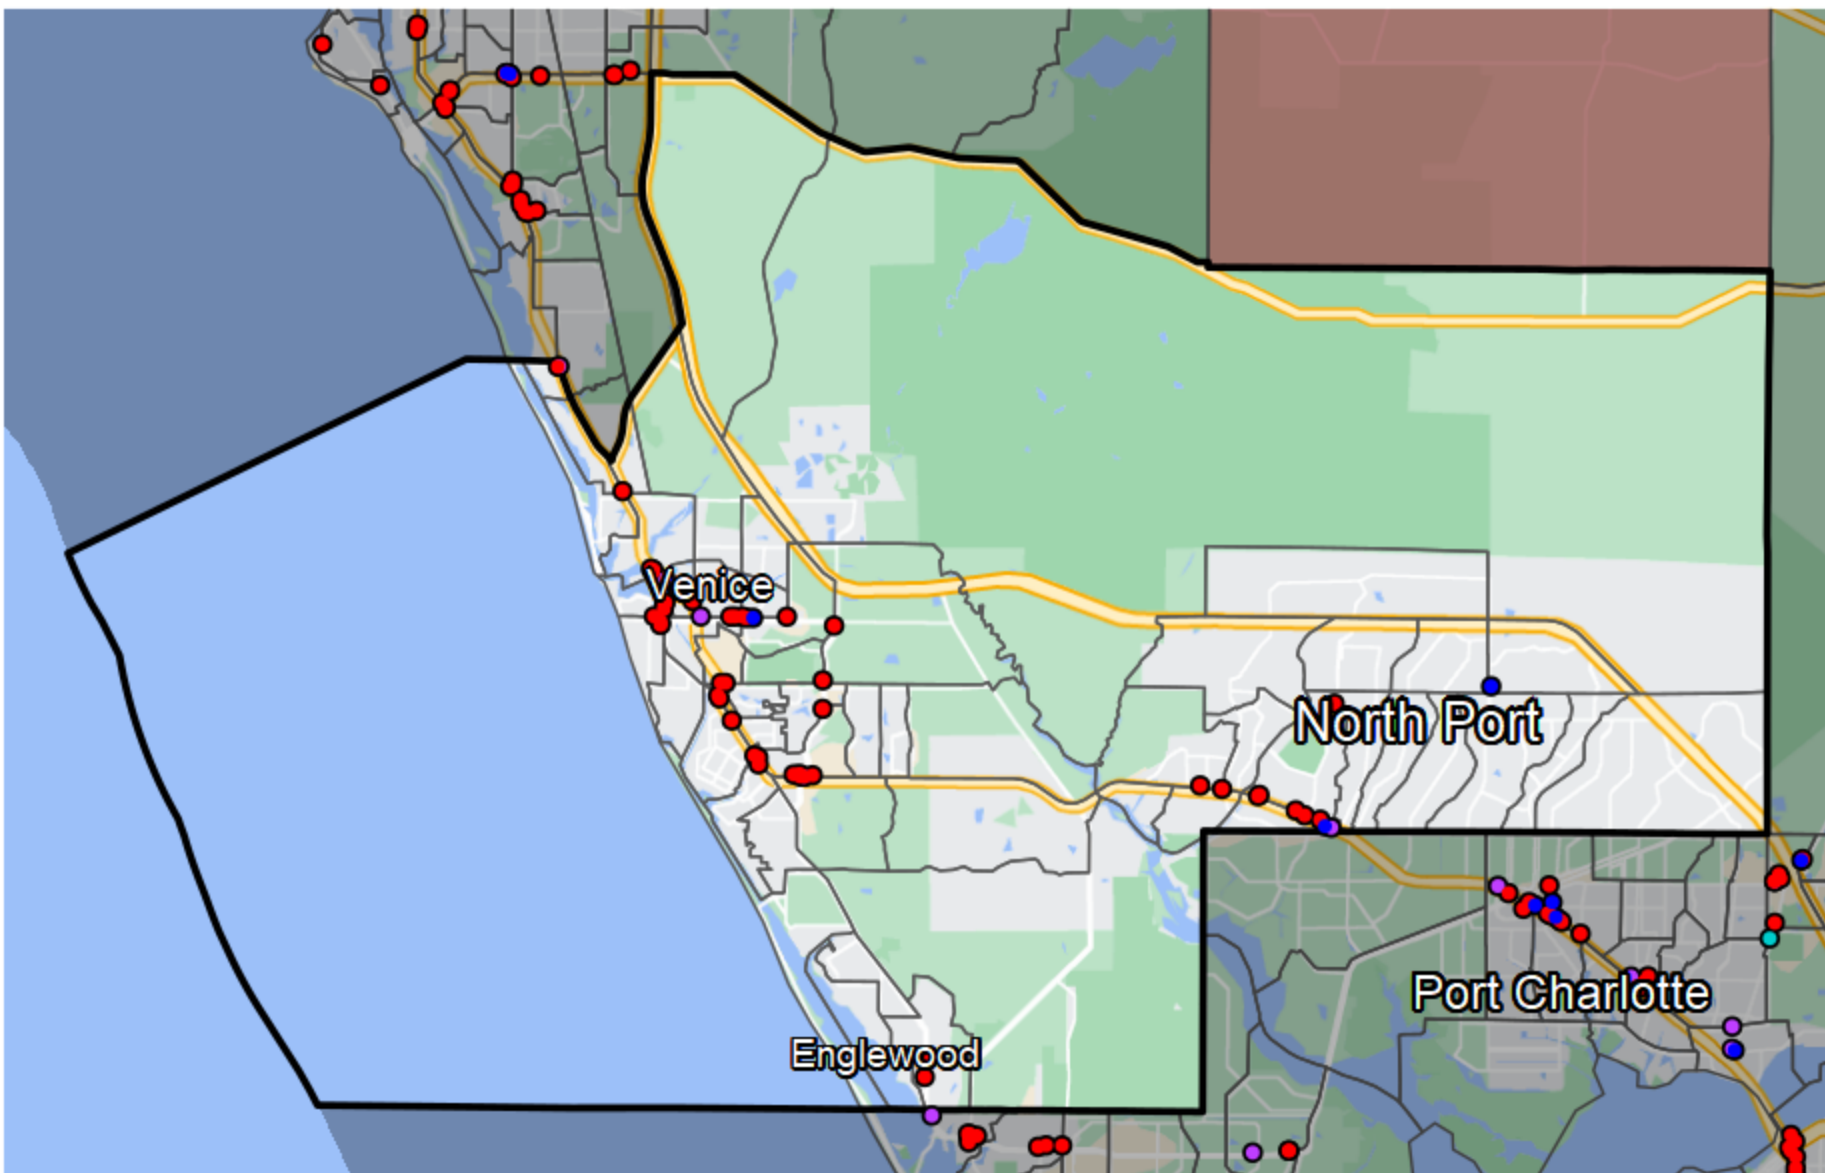

Florida - State House District 74

- Banking Desert**
- No Branches within 10 Miles of Population Center
- Financial Institutions**
- Bank: 4
 - Bank, Out-of-State: 46
 - Credit Union: 3
 - Credit Union, Out-of-State: 0

Sources: NCUA, FDIC, UW-Madison Population Lab, CDFI, US Census, Google Maps, CUNA