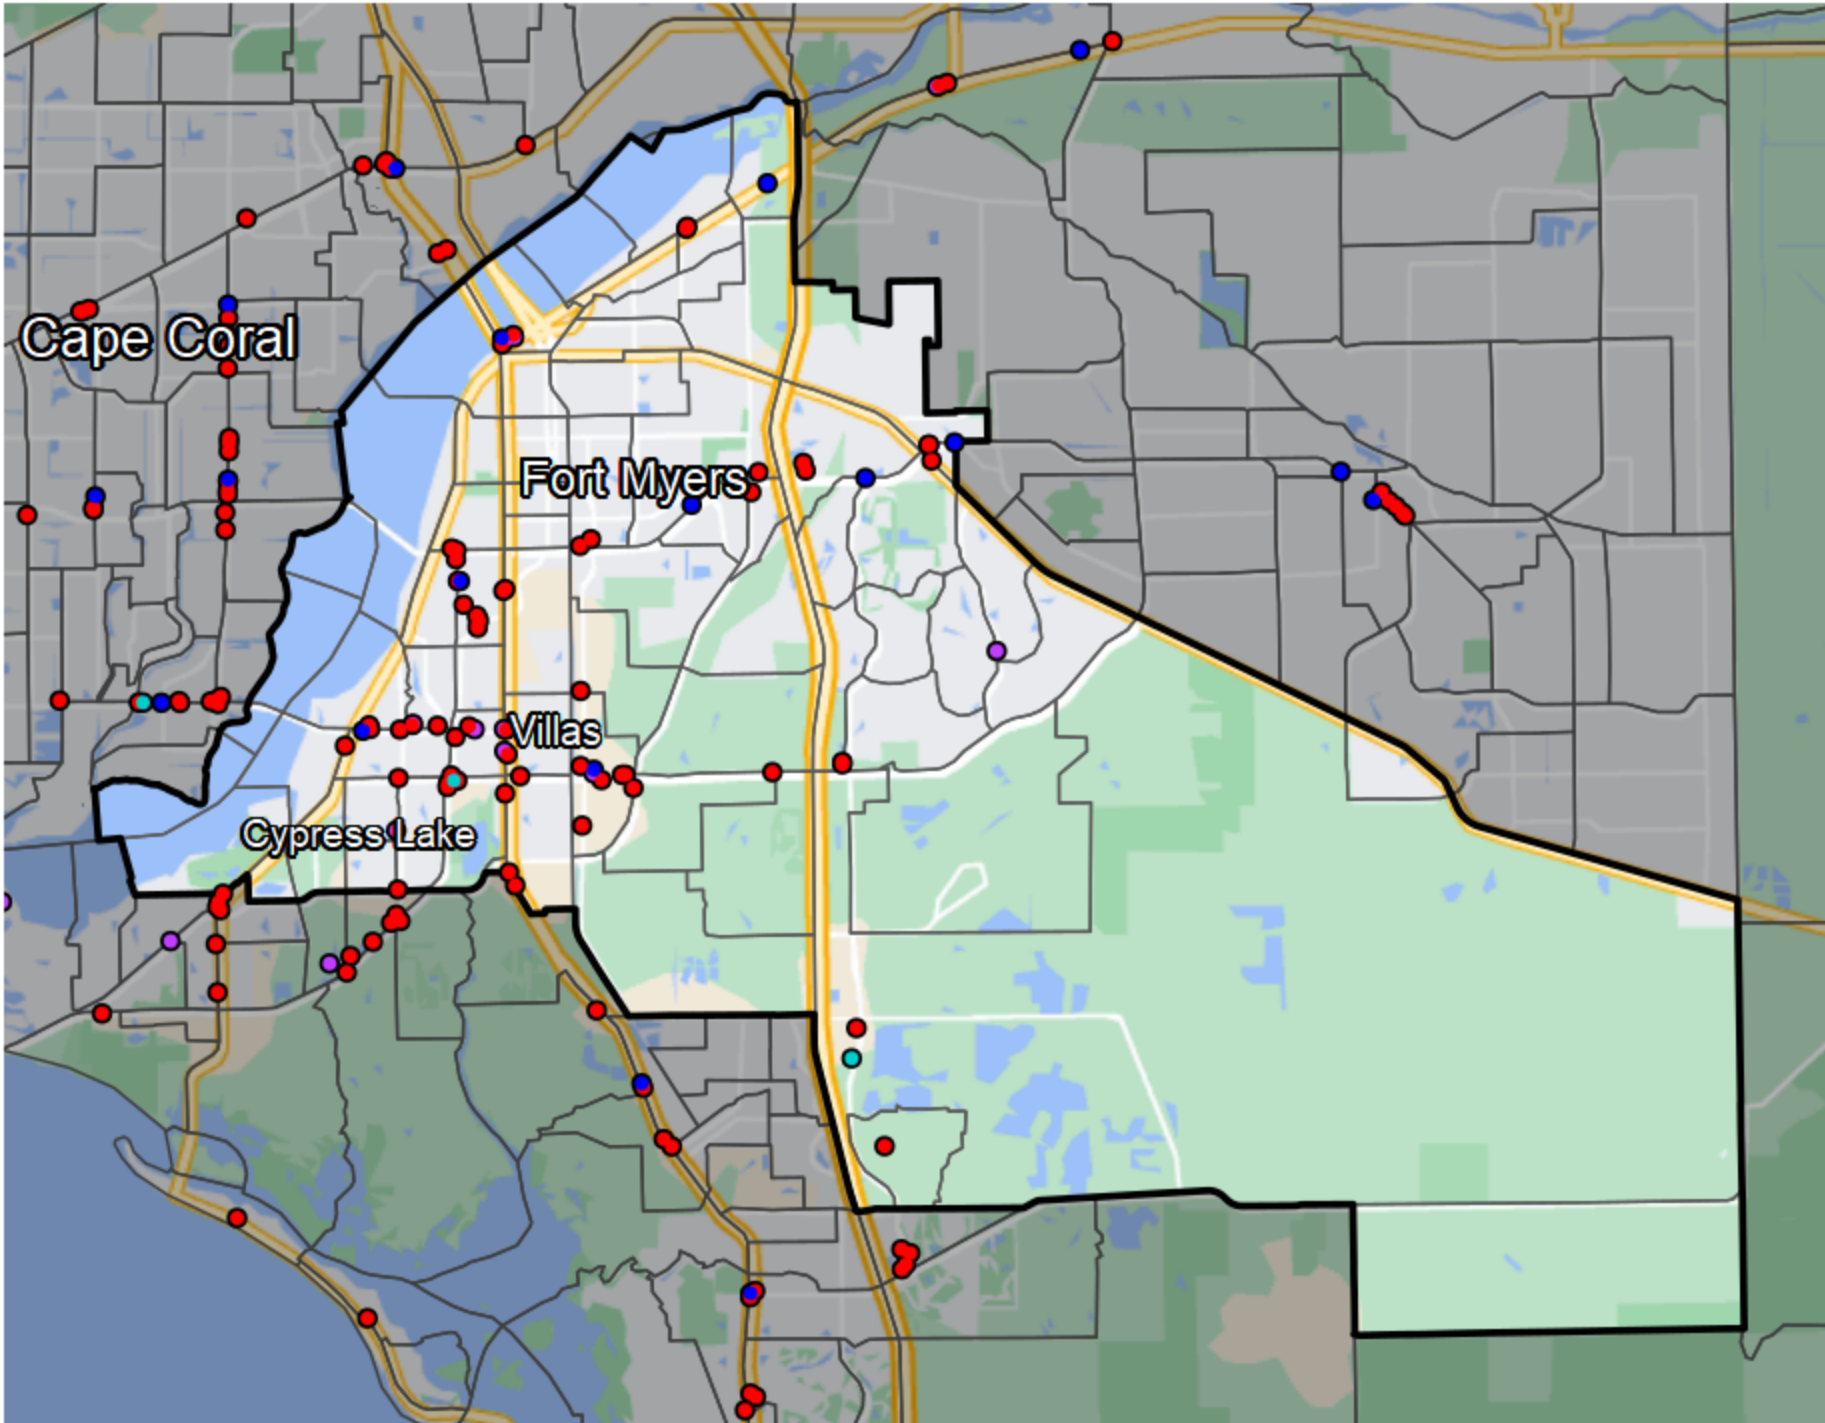

Florida - State House District 78

Banking Desert

■ No Branches within 10 Miles of Population Center

Financial Institutions

- Bank: 9
- Bank, Out-of-State: 56
- Credit Union: 8
- Credit Union, Out-of-State: 2