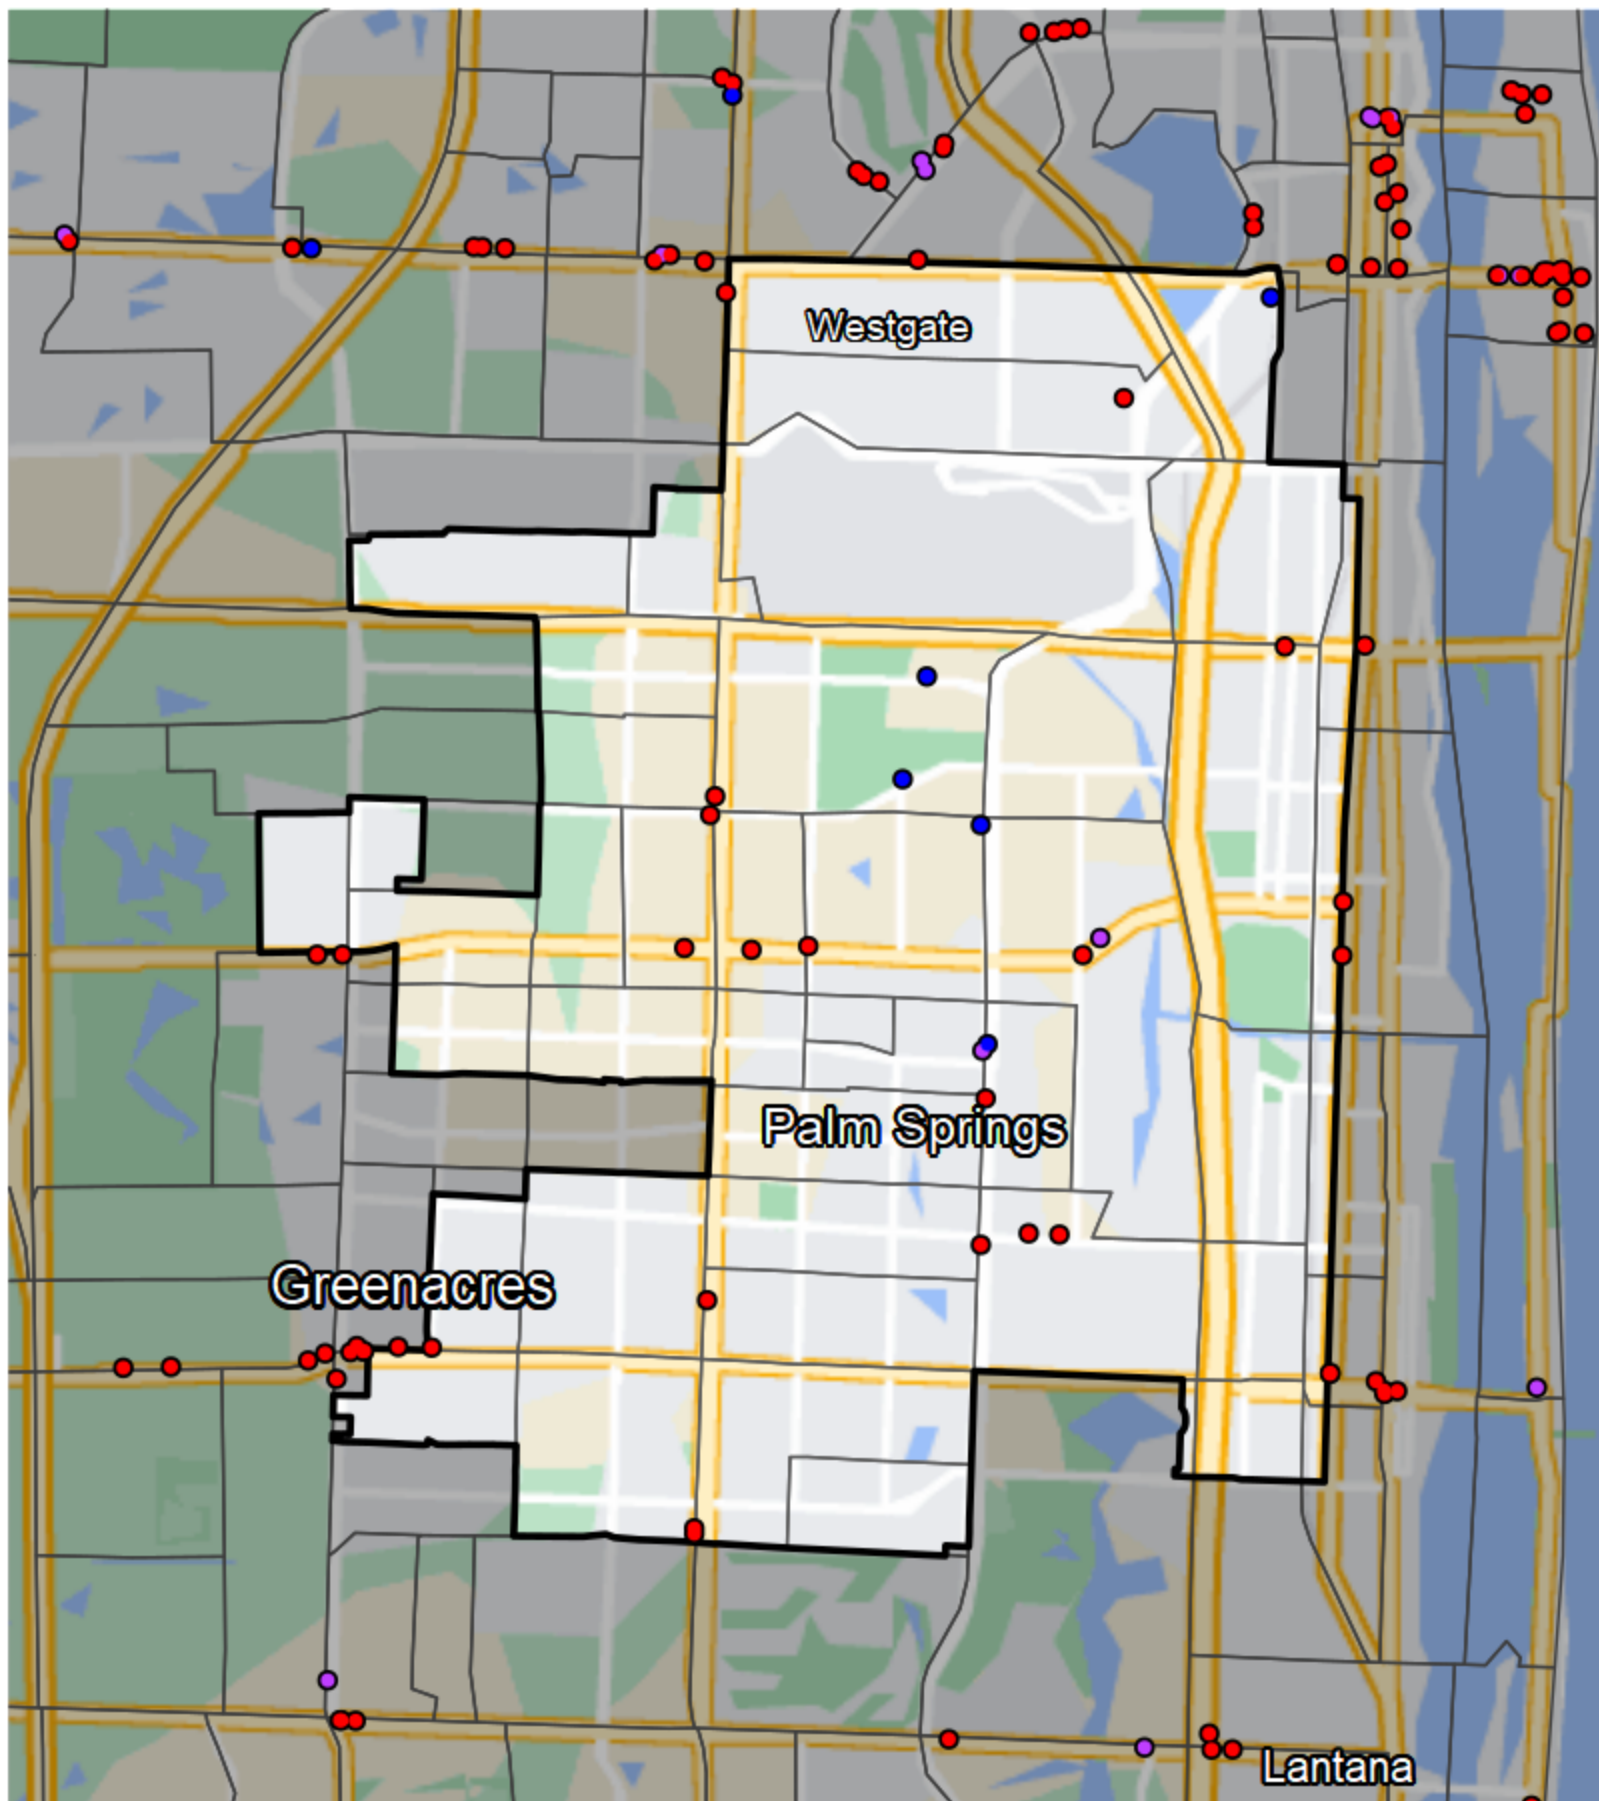

# Florida - State House District 87

## Banking Desert

■ No Branches within 10 Miles of Population Center