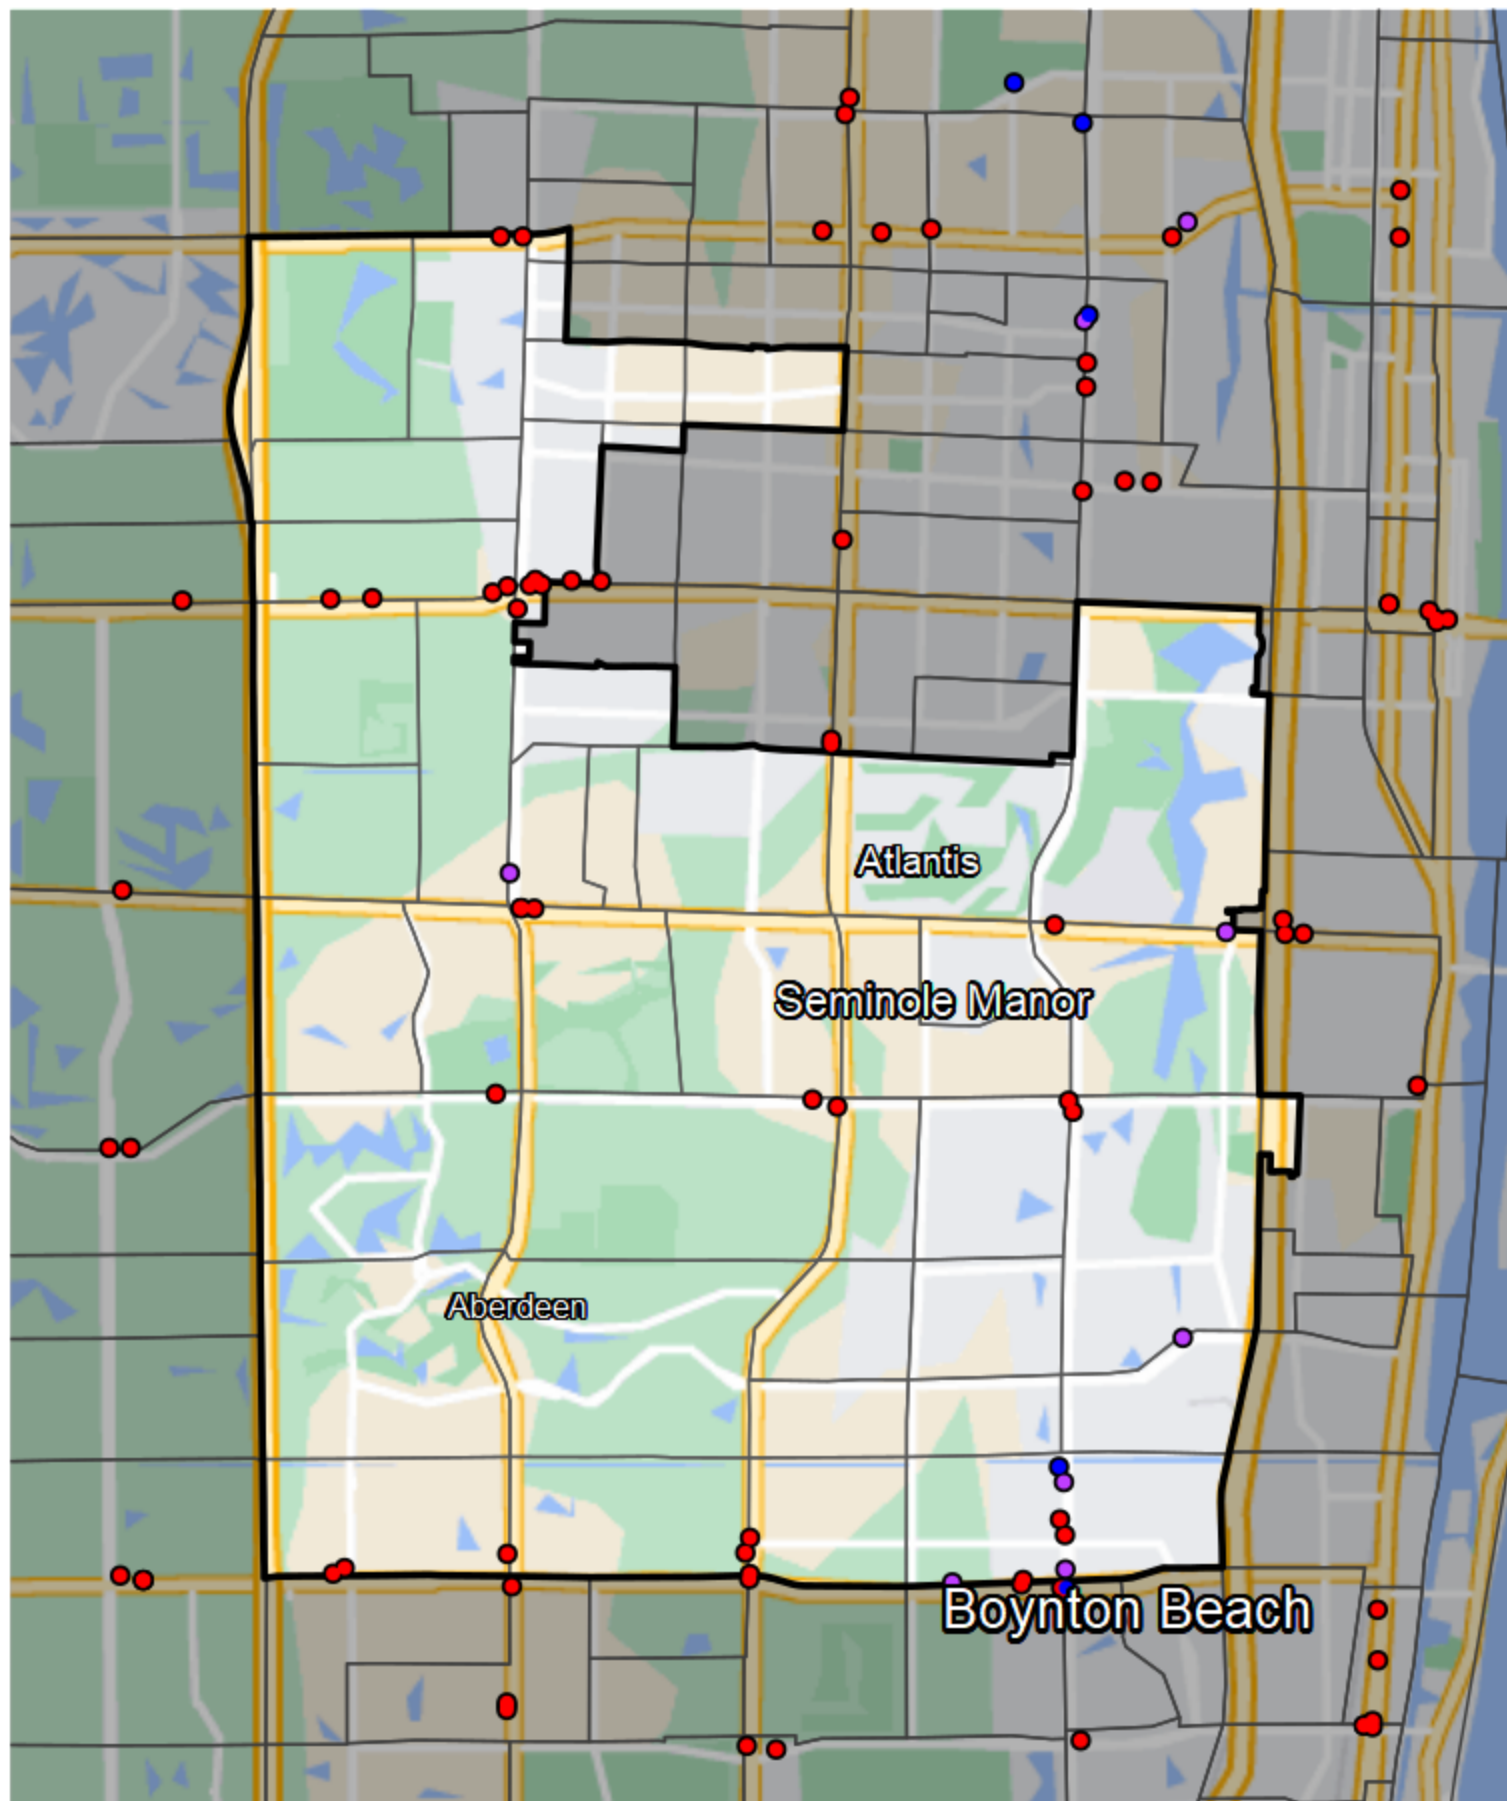

# Florida - State House District 90

## Banking Desert

No Branches within 10 Miles of Population Center