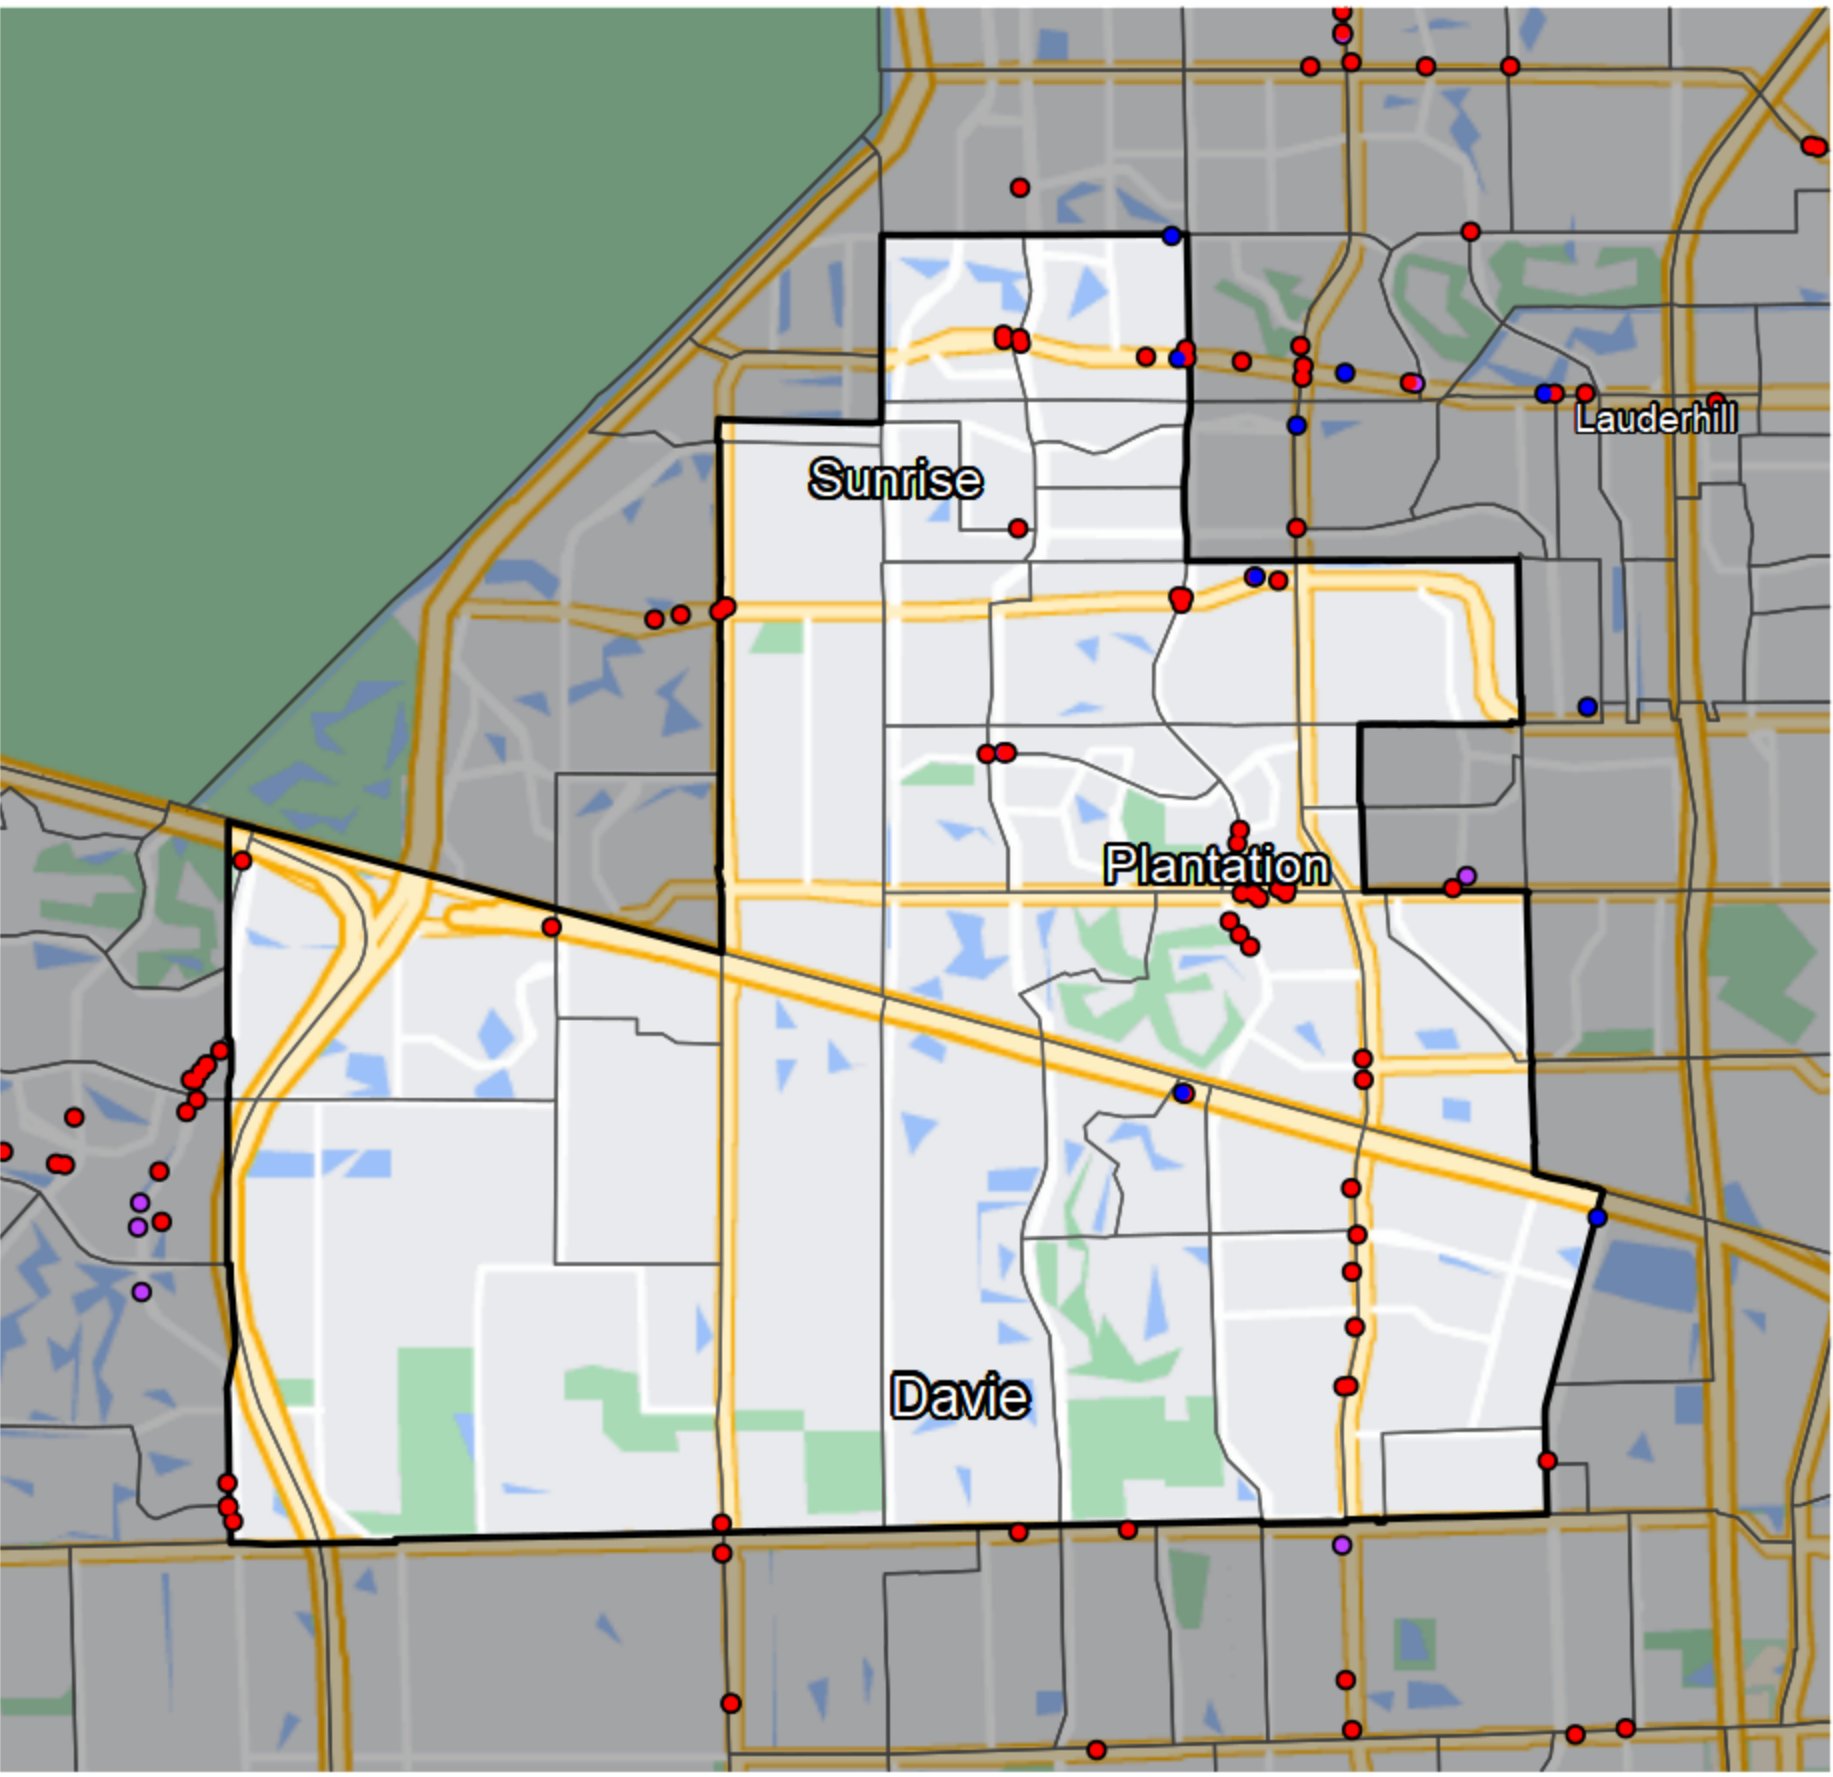

# Florida - State House District 98

- Banking Desert**
- No Branches within 10 Miles of Population Center
- Financial Institutions**
- Bank: 1
  - Bank, Out-of-State: 42
  - Credit Union: 4
  - Credit Union, Out-of-State: 0

Sources: NCUA, FDIC, UW-Madison Population Lab, CDFI, US Census, Google Maps, CUNA