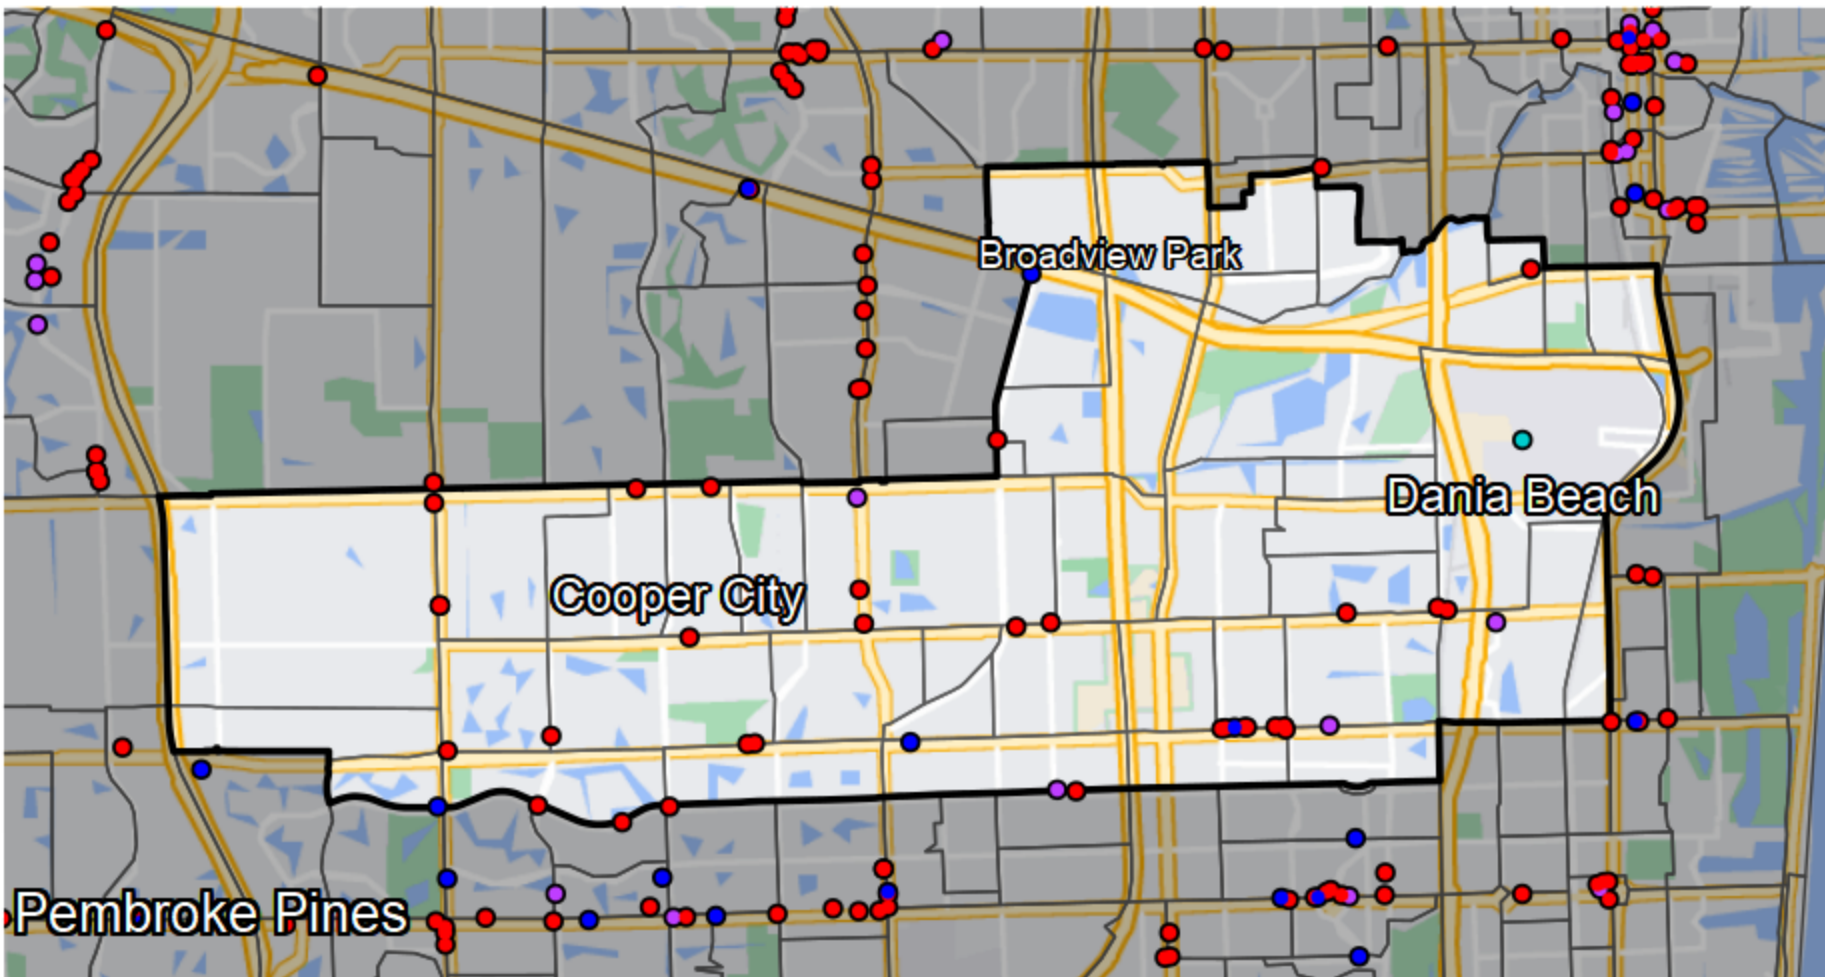

## Florida - State House District 99

### Banking Desert

No Branches within 10 Miles of Population Center

### Financial Institutions

- Bank: 4
- Bank, Out-of-State: 26
- Credit Union: 4
- Credit Union, Out-of-State: 1