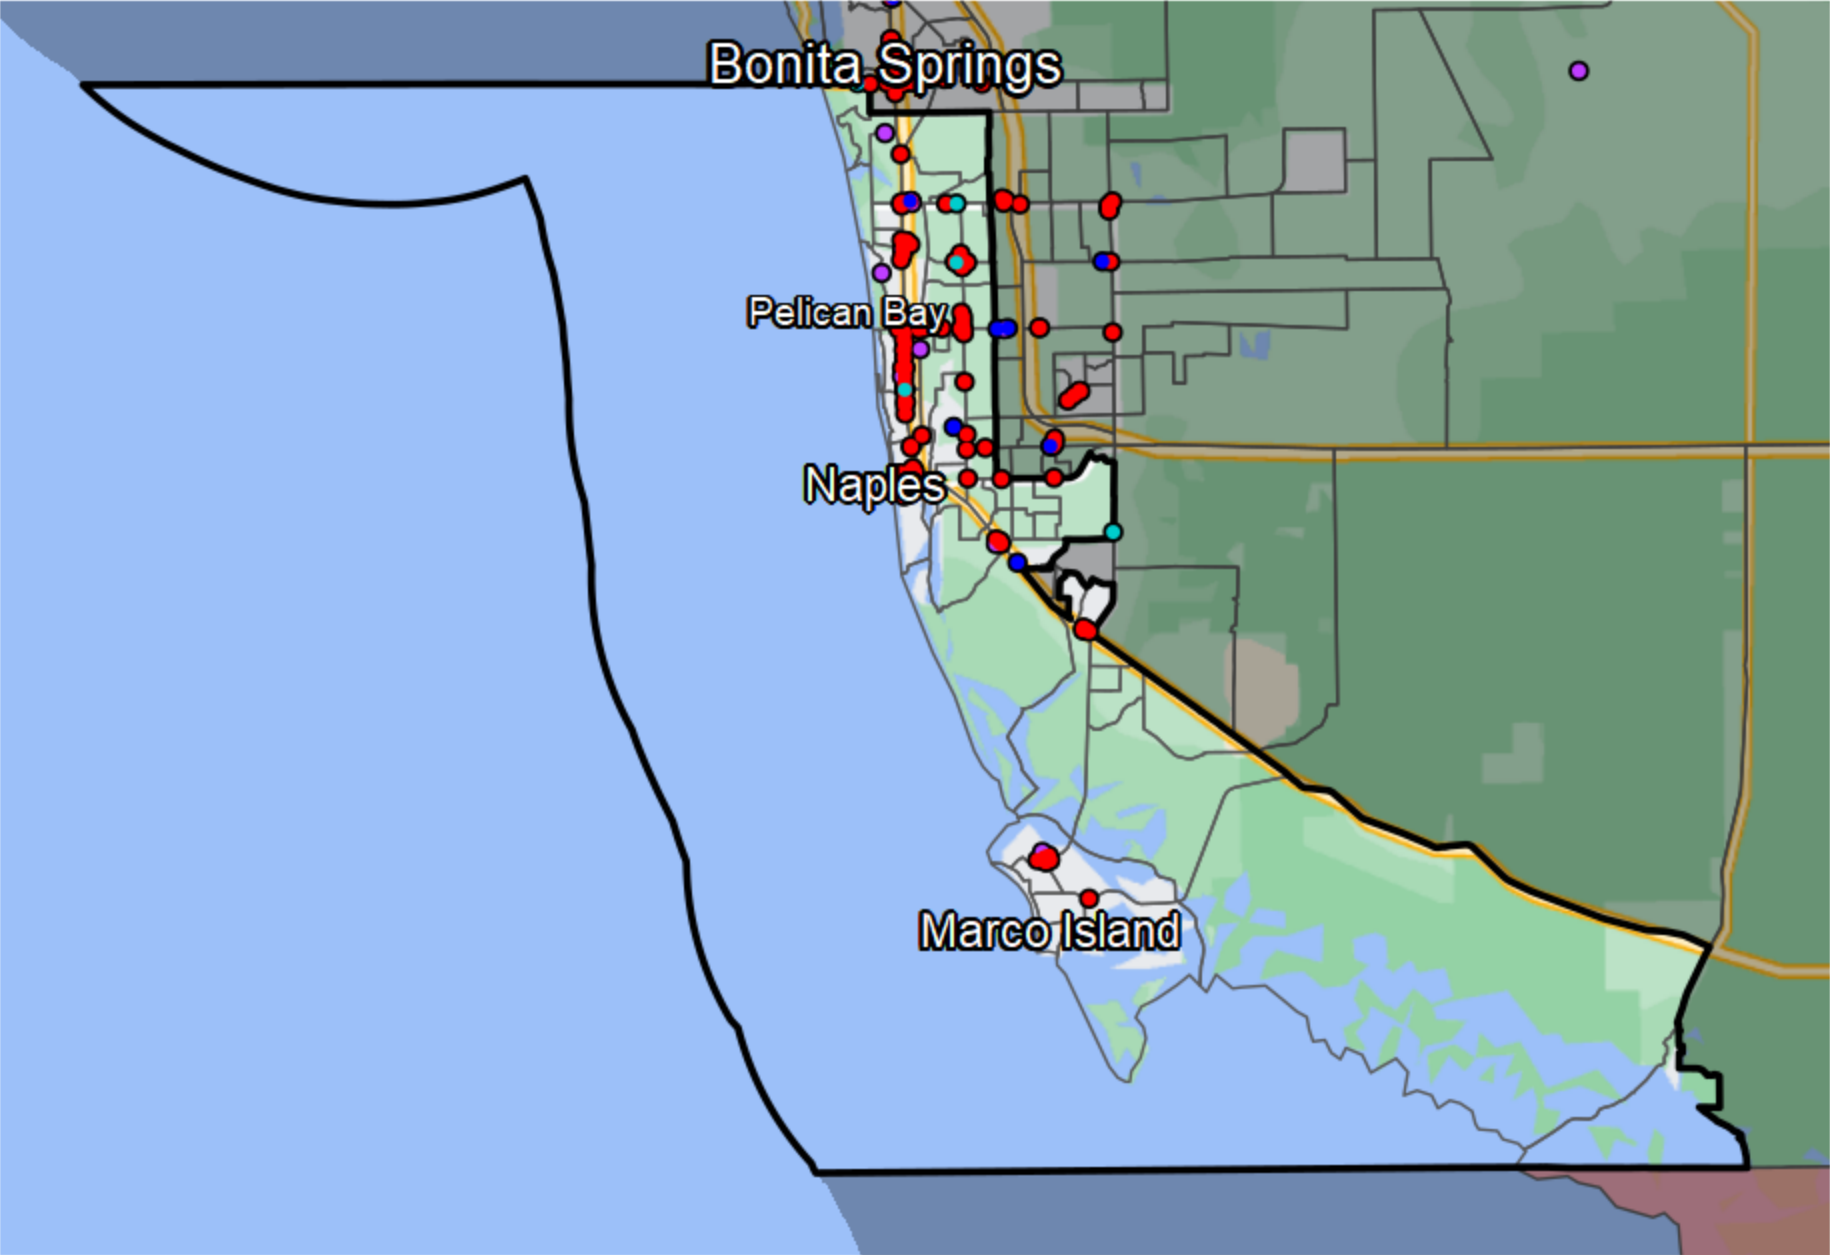

# Florida - State House District 106

Banking Desert  
No Branches within 10 Miles of Population Center

Financial Institutions  
Bank: 12  
Bank, Out-of-State: 100  
Credit Union: 3  
Credit Union, Out-of-State: 4

Sources: NCUA, FDIC, UW-Madison Population Lab, CDFI, US Census, Google Maps, CUNA