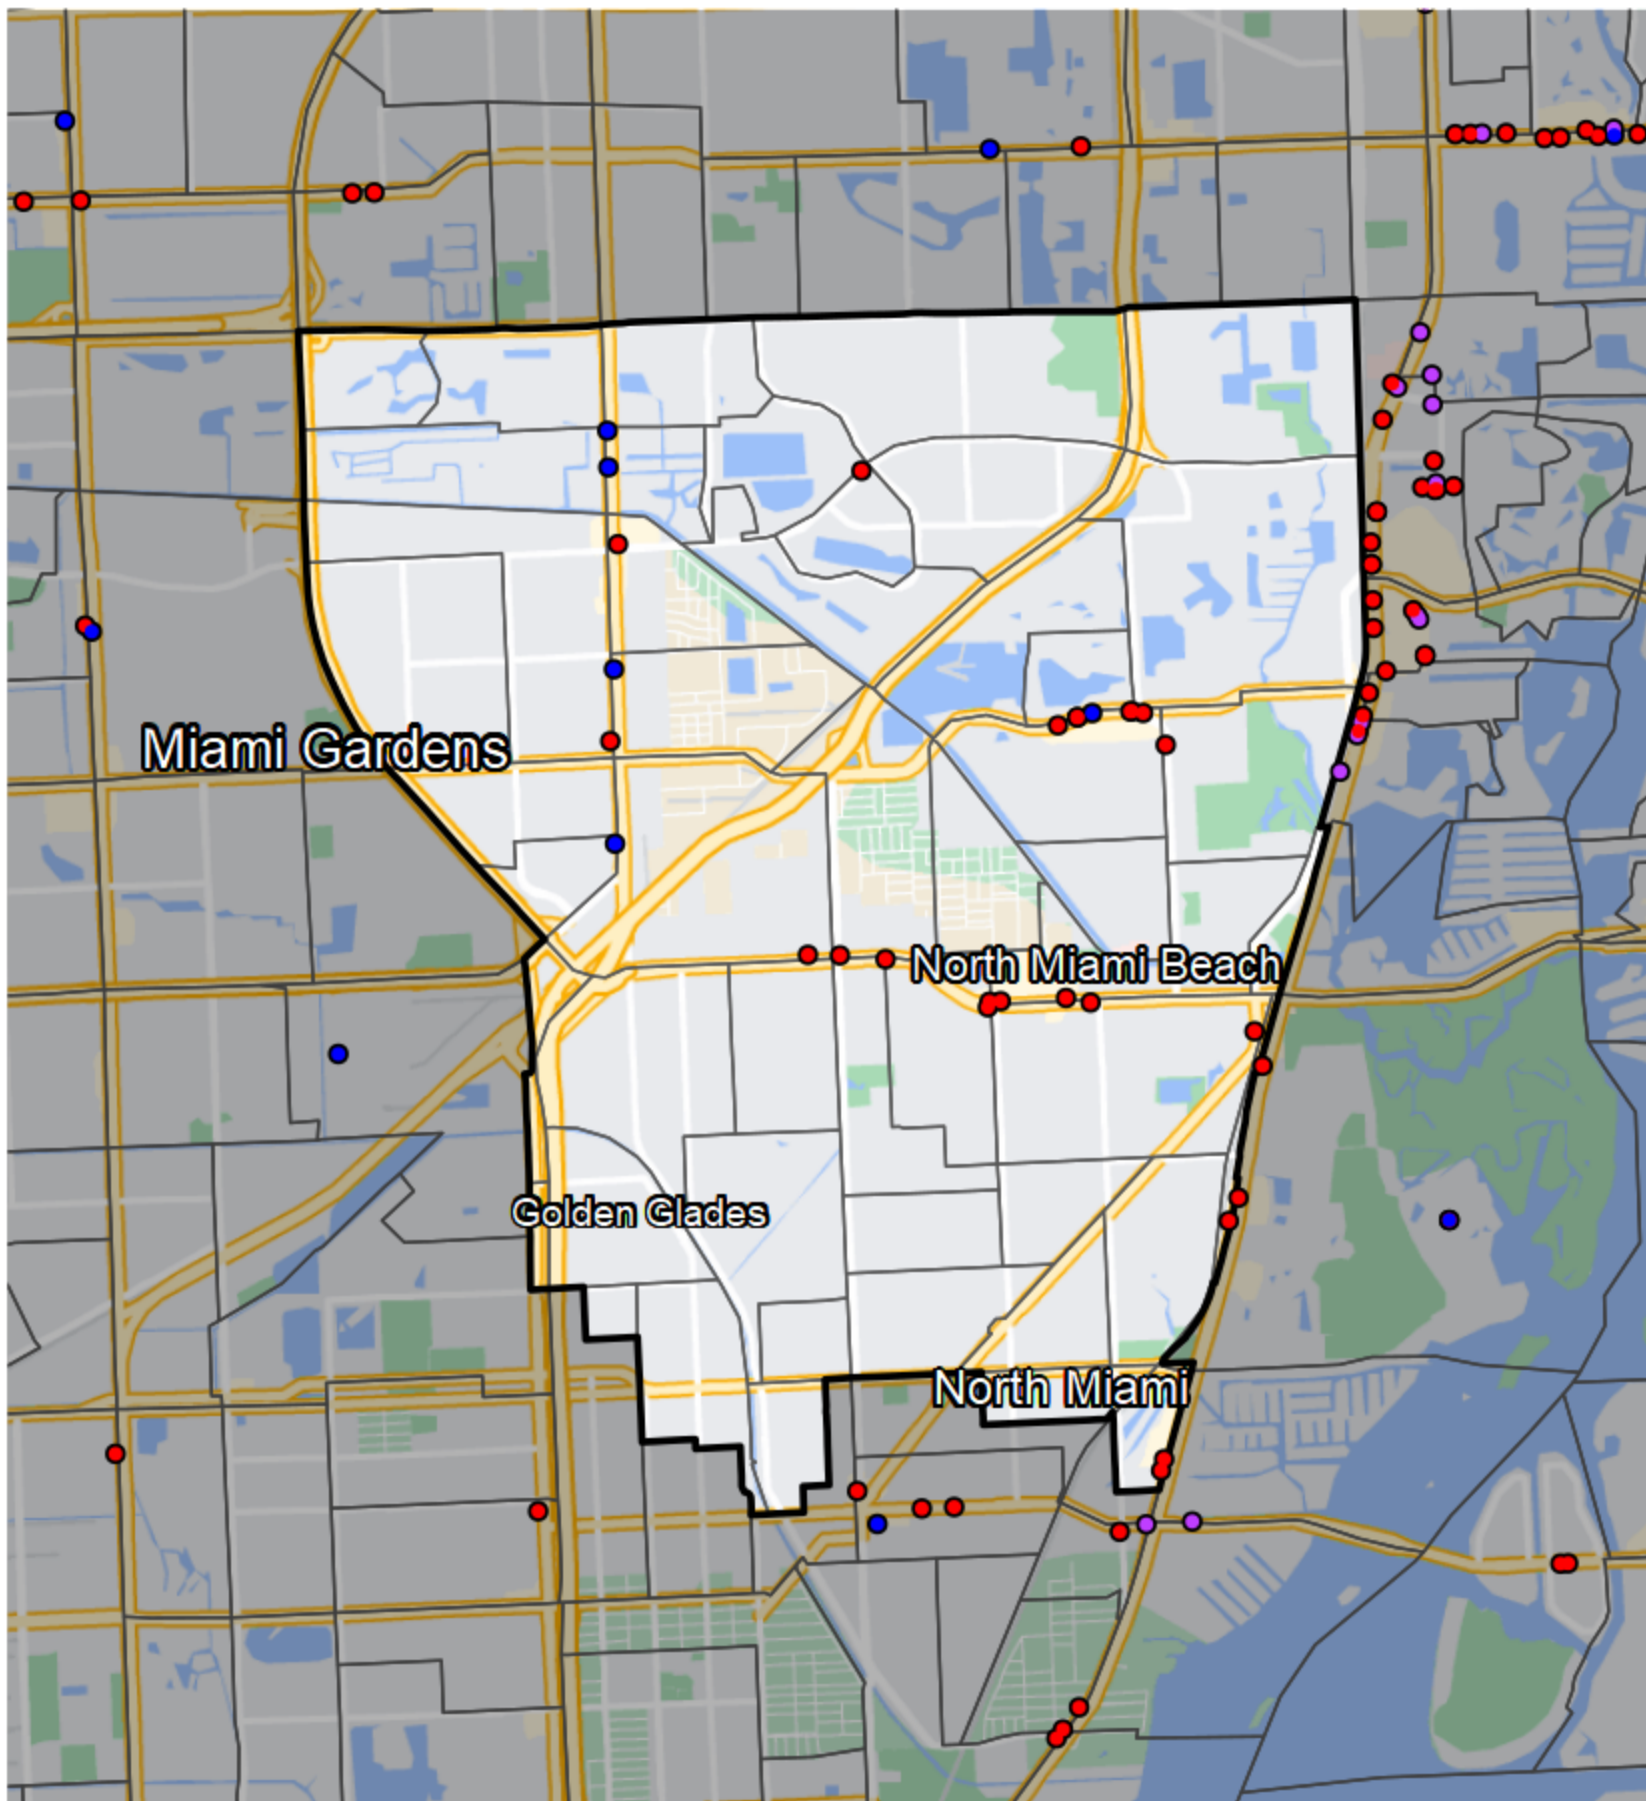

# Florida - State House District 107

## Banking Desert

No Branches within 10 Miles of Population Center