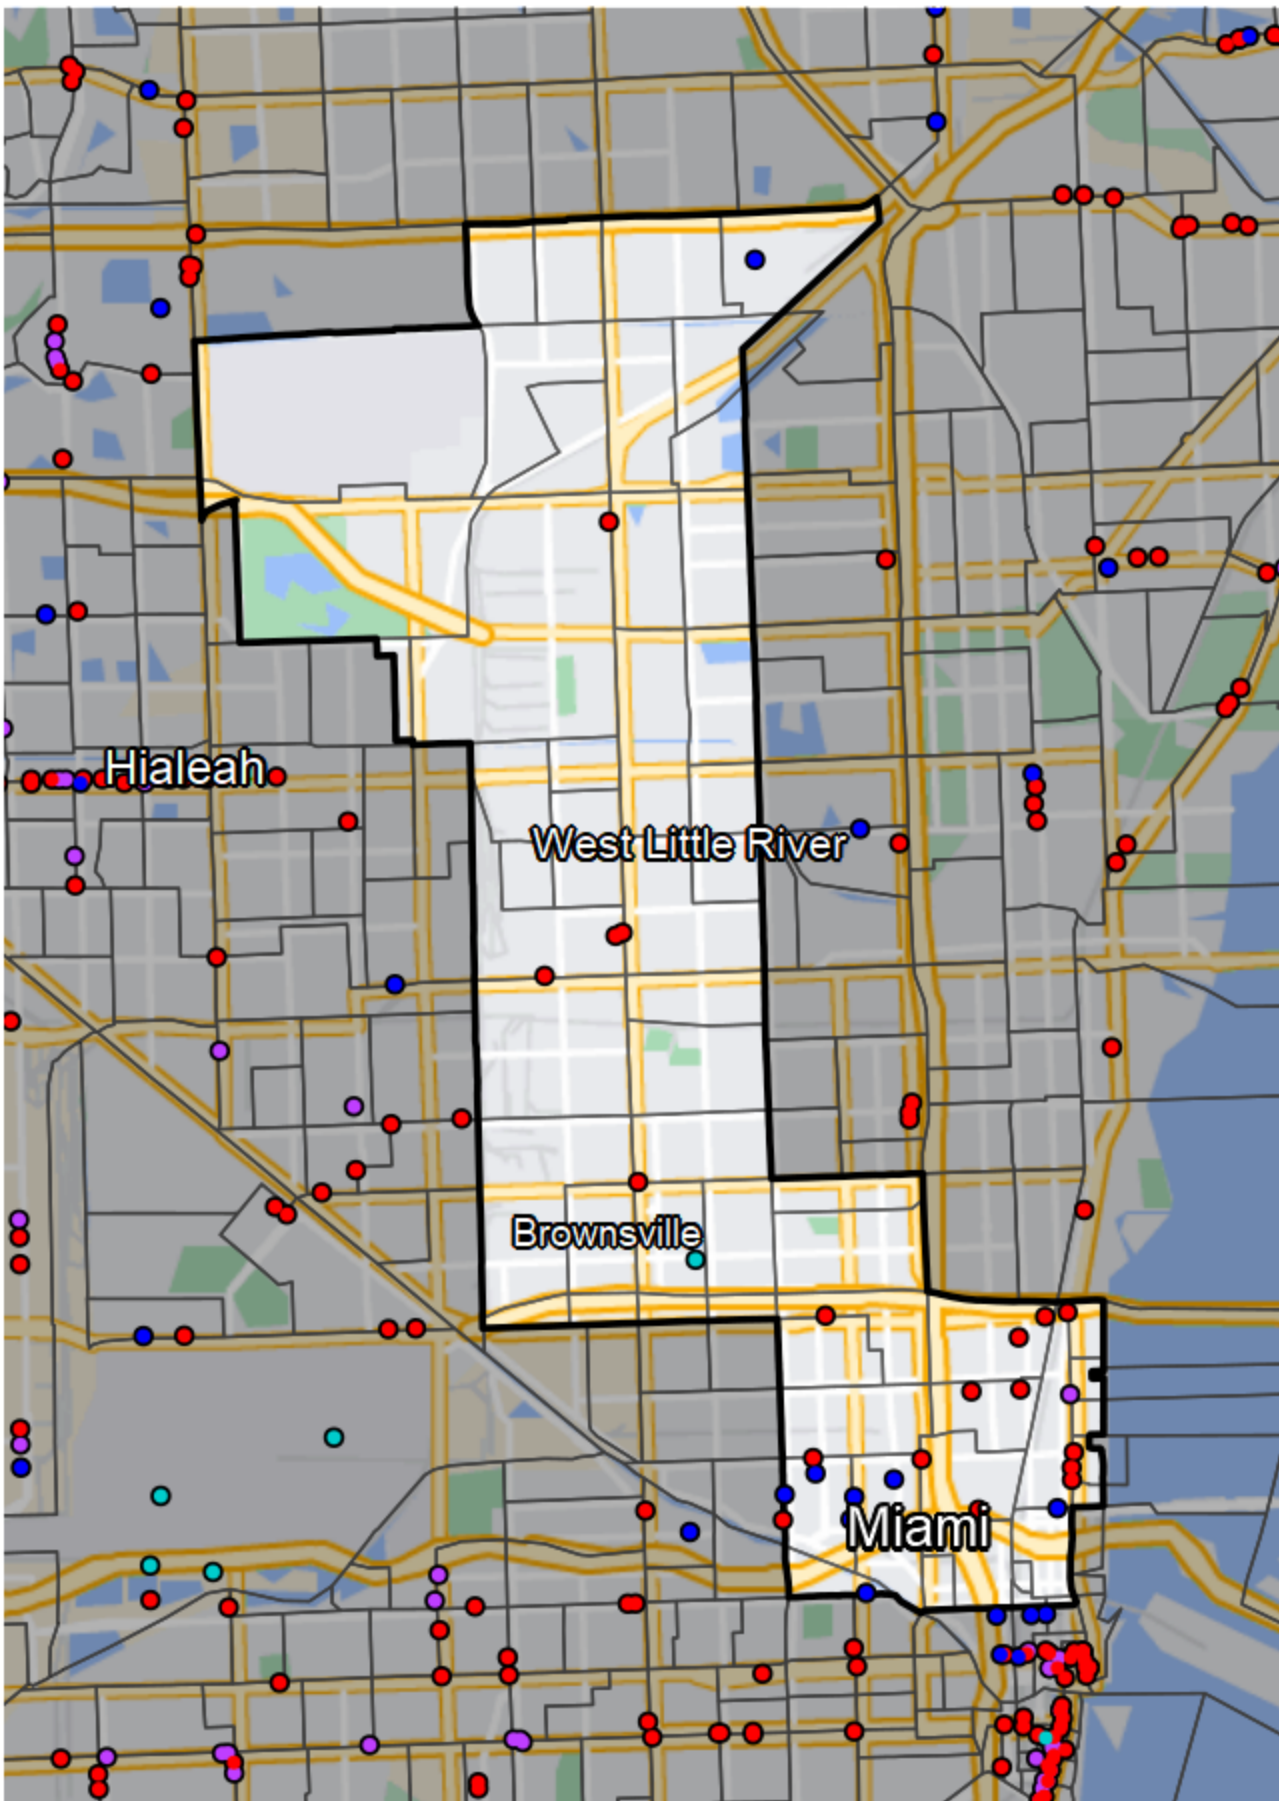

Florida - State House District 109

Banking Desert

■ No Branches within 10 Miles of Population Center

Financial Institutions

- Bank: 1
- Bank, Out-of-State: 17
- Credit Union: 8
- Credit Union, Out-of-State: 1