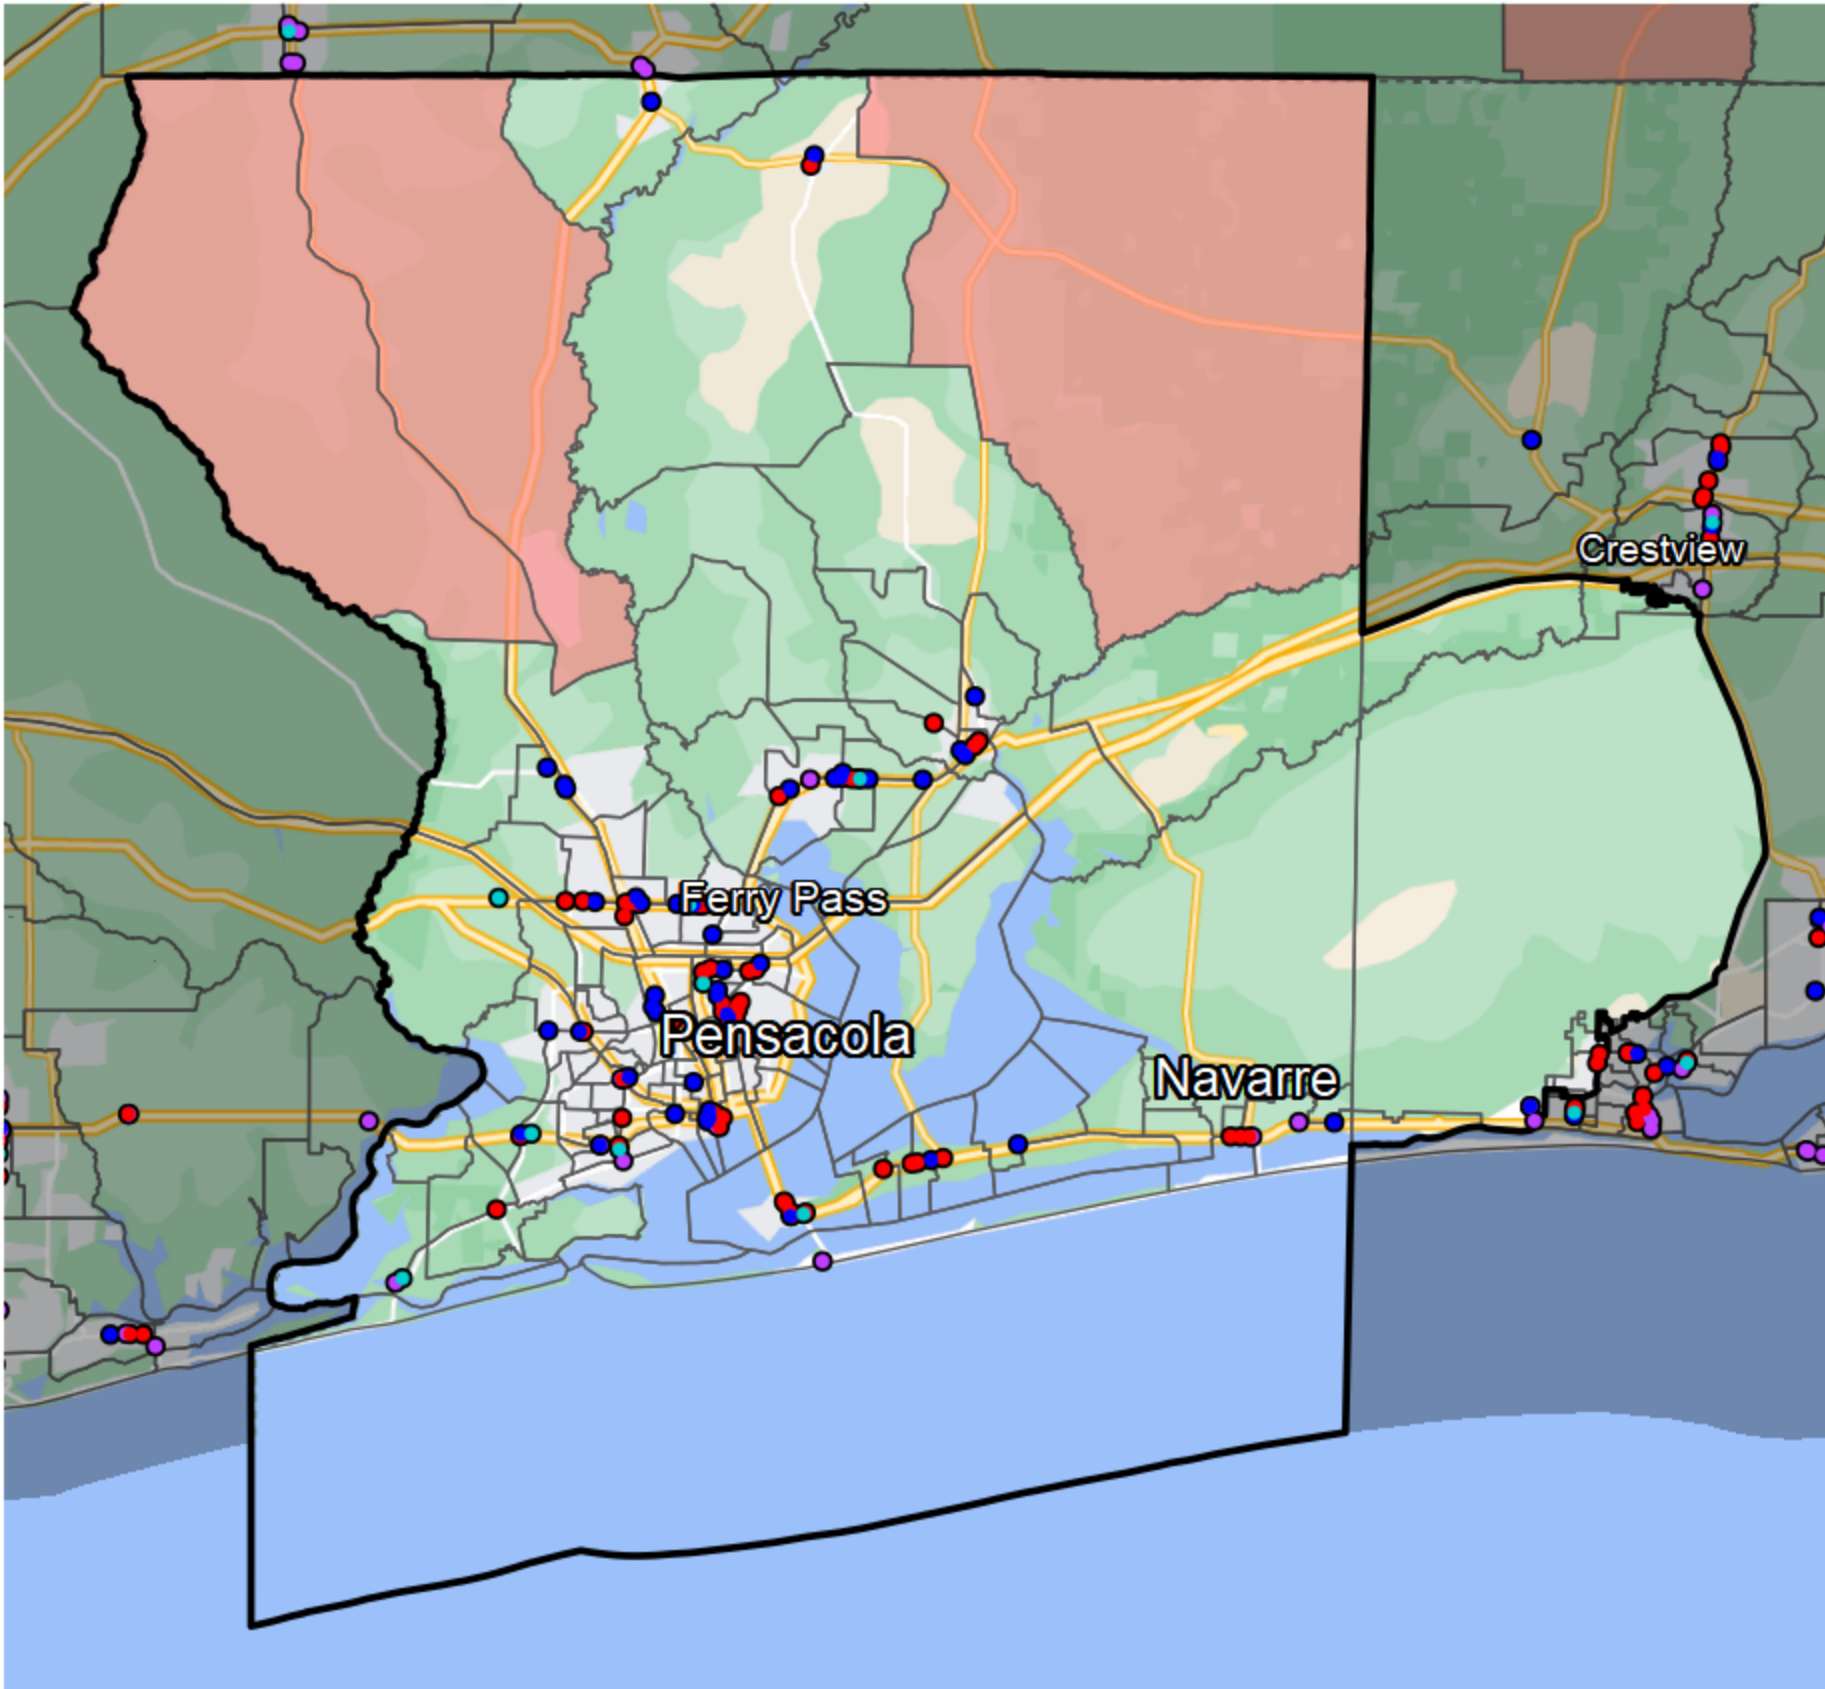

# Florida - State Senate District 1

**Banking Desert**  
No Branches within 10 Miles of Population Center

**Financial Institutions**

- Bank: 14
- Bank, Out-of-State: 69
- Credit Union: 48
- Credit Union, Out-of-State: 8