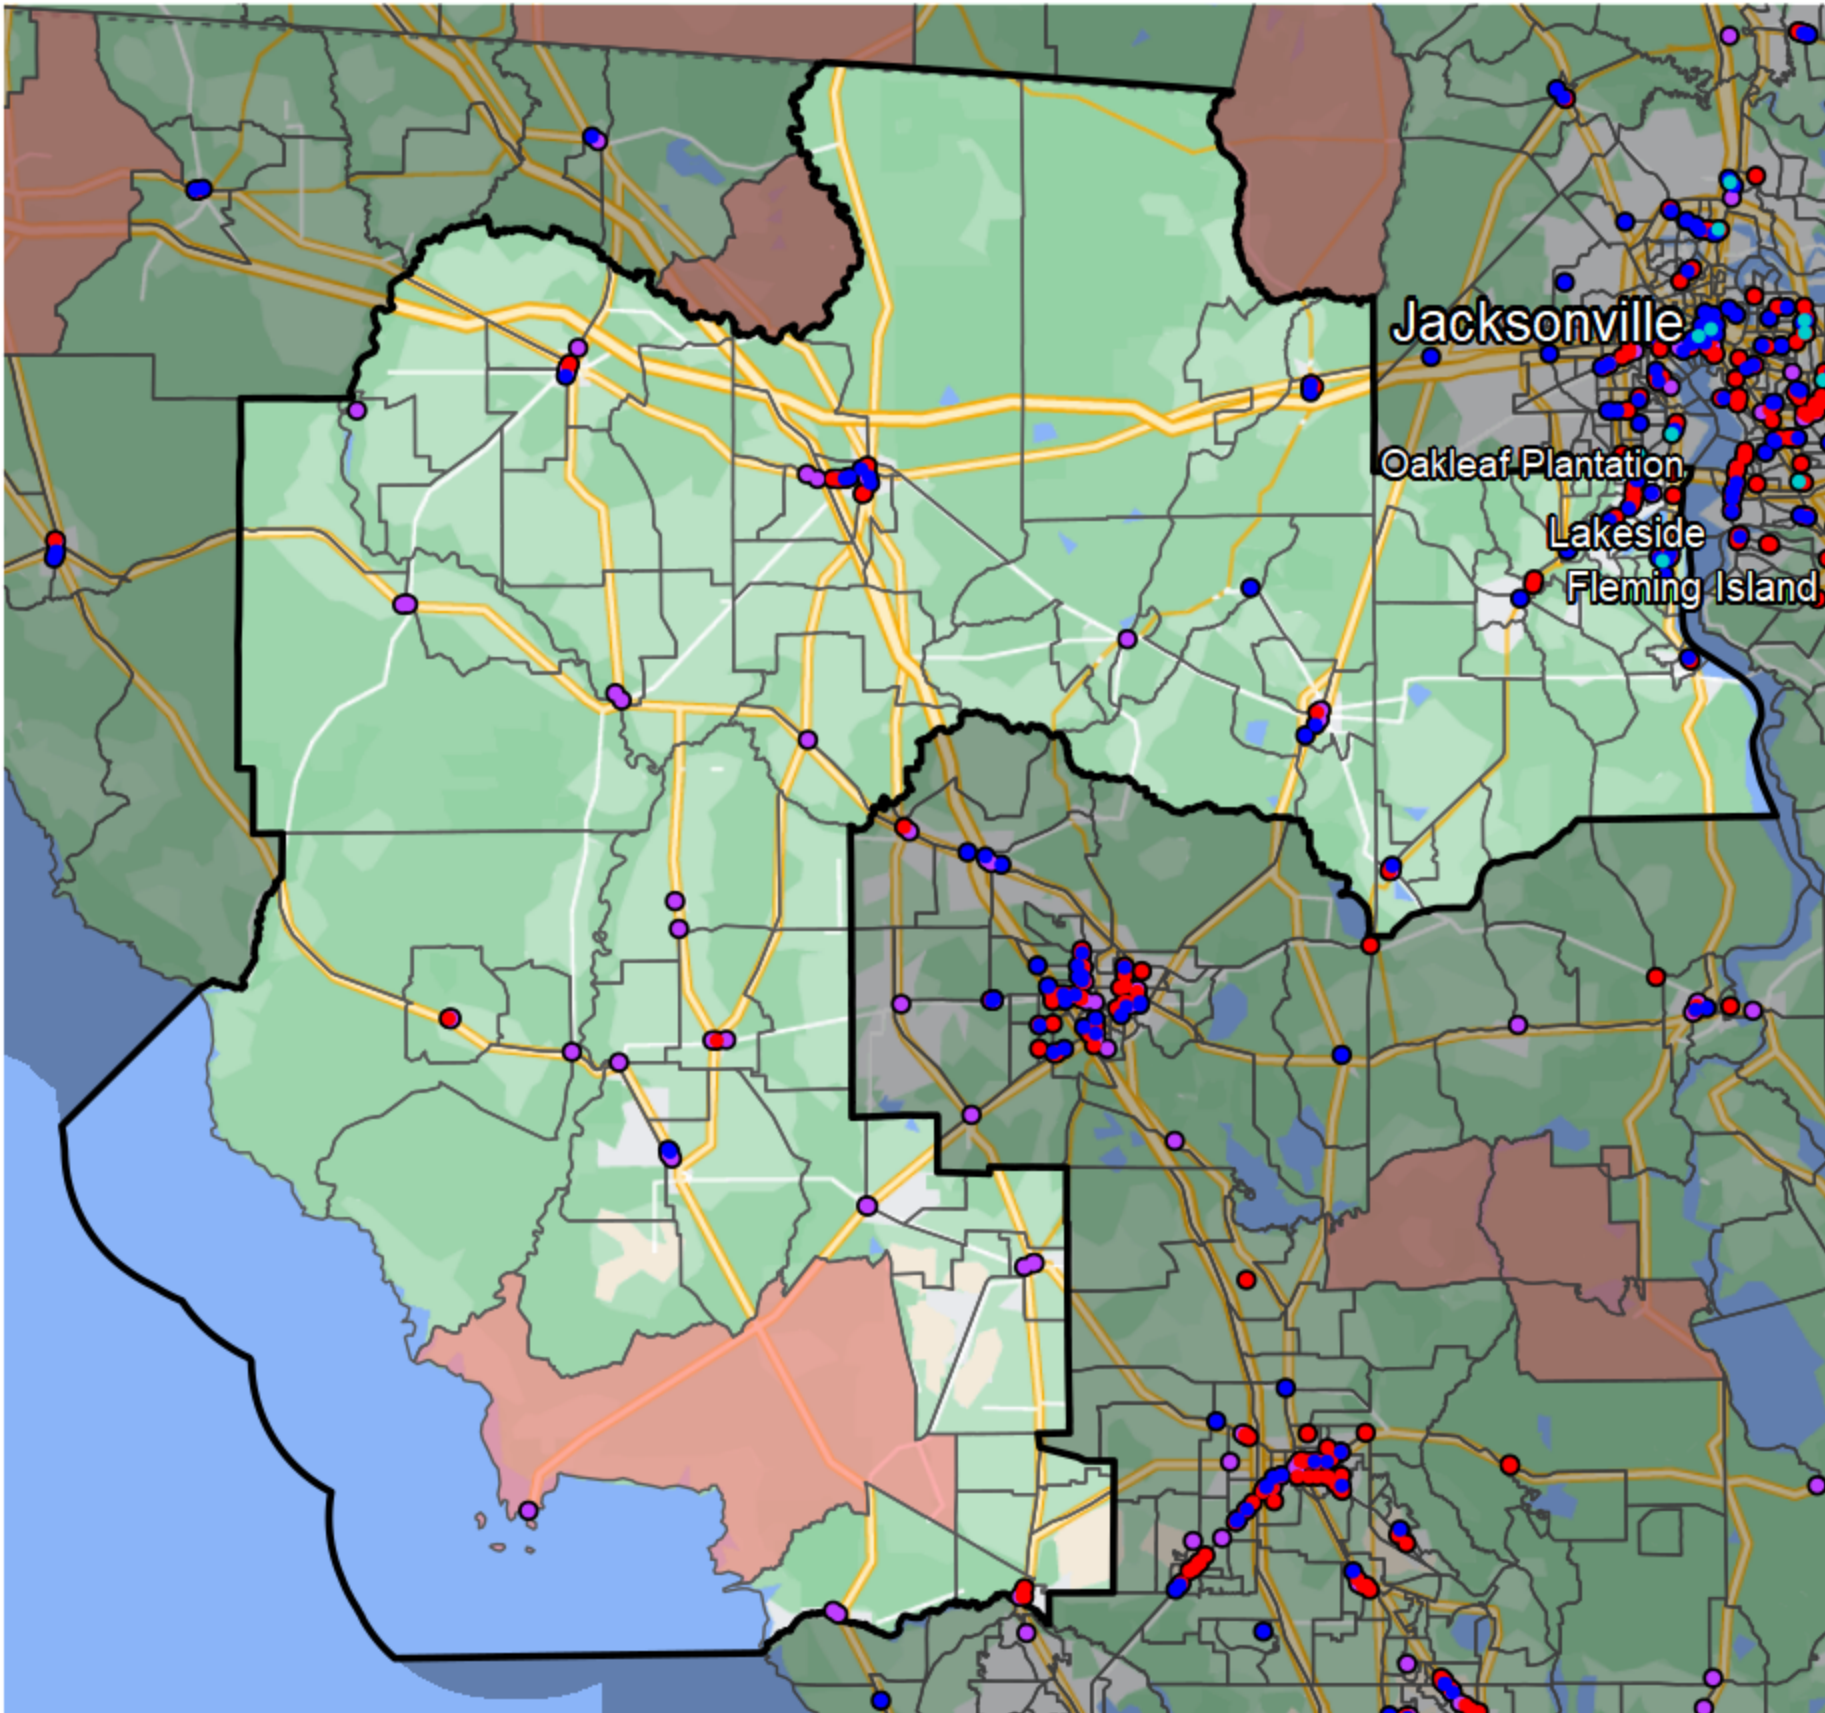

Florida - State Senate District 5

Banking Desert

No Branches within 10 Miles of Population Center

Financial Institutions

- Bank: 40
- Bank, Out-of-State: 43
- Credit Union: 28
- Credit Union, Out-of-State: 1