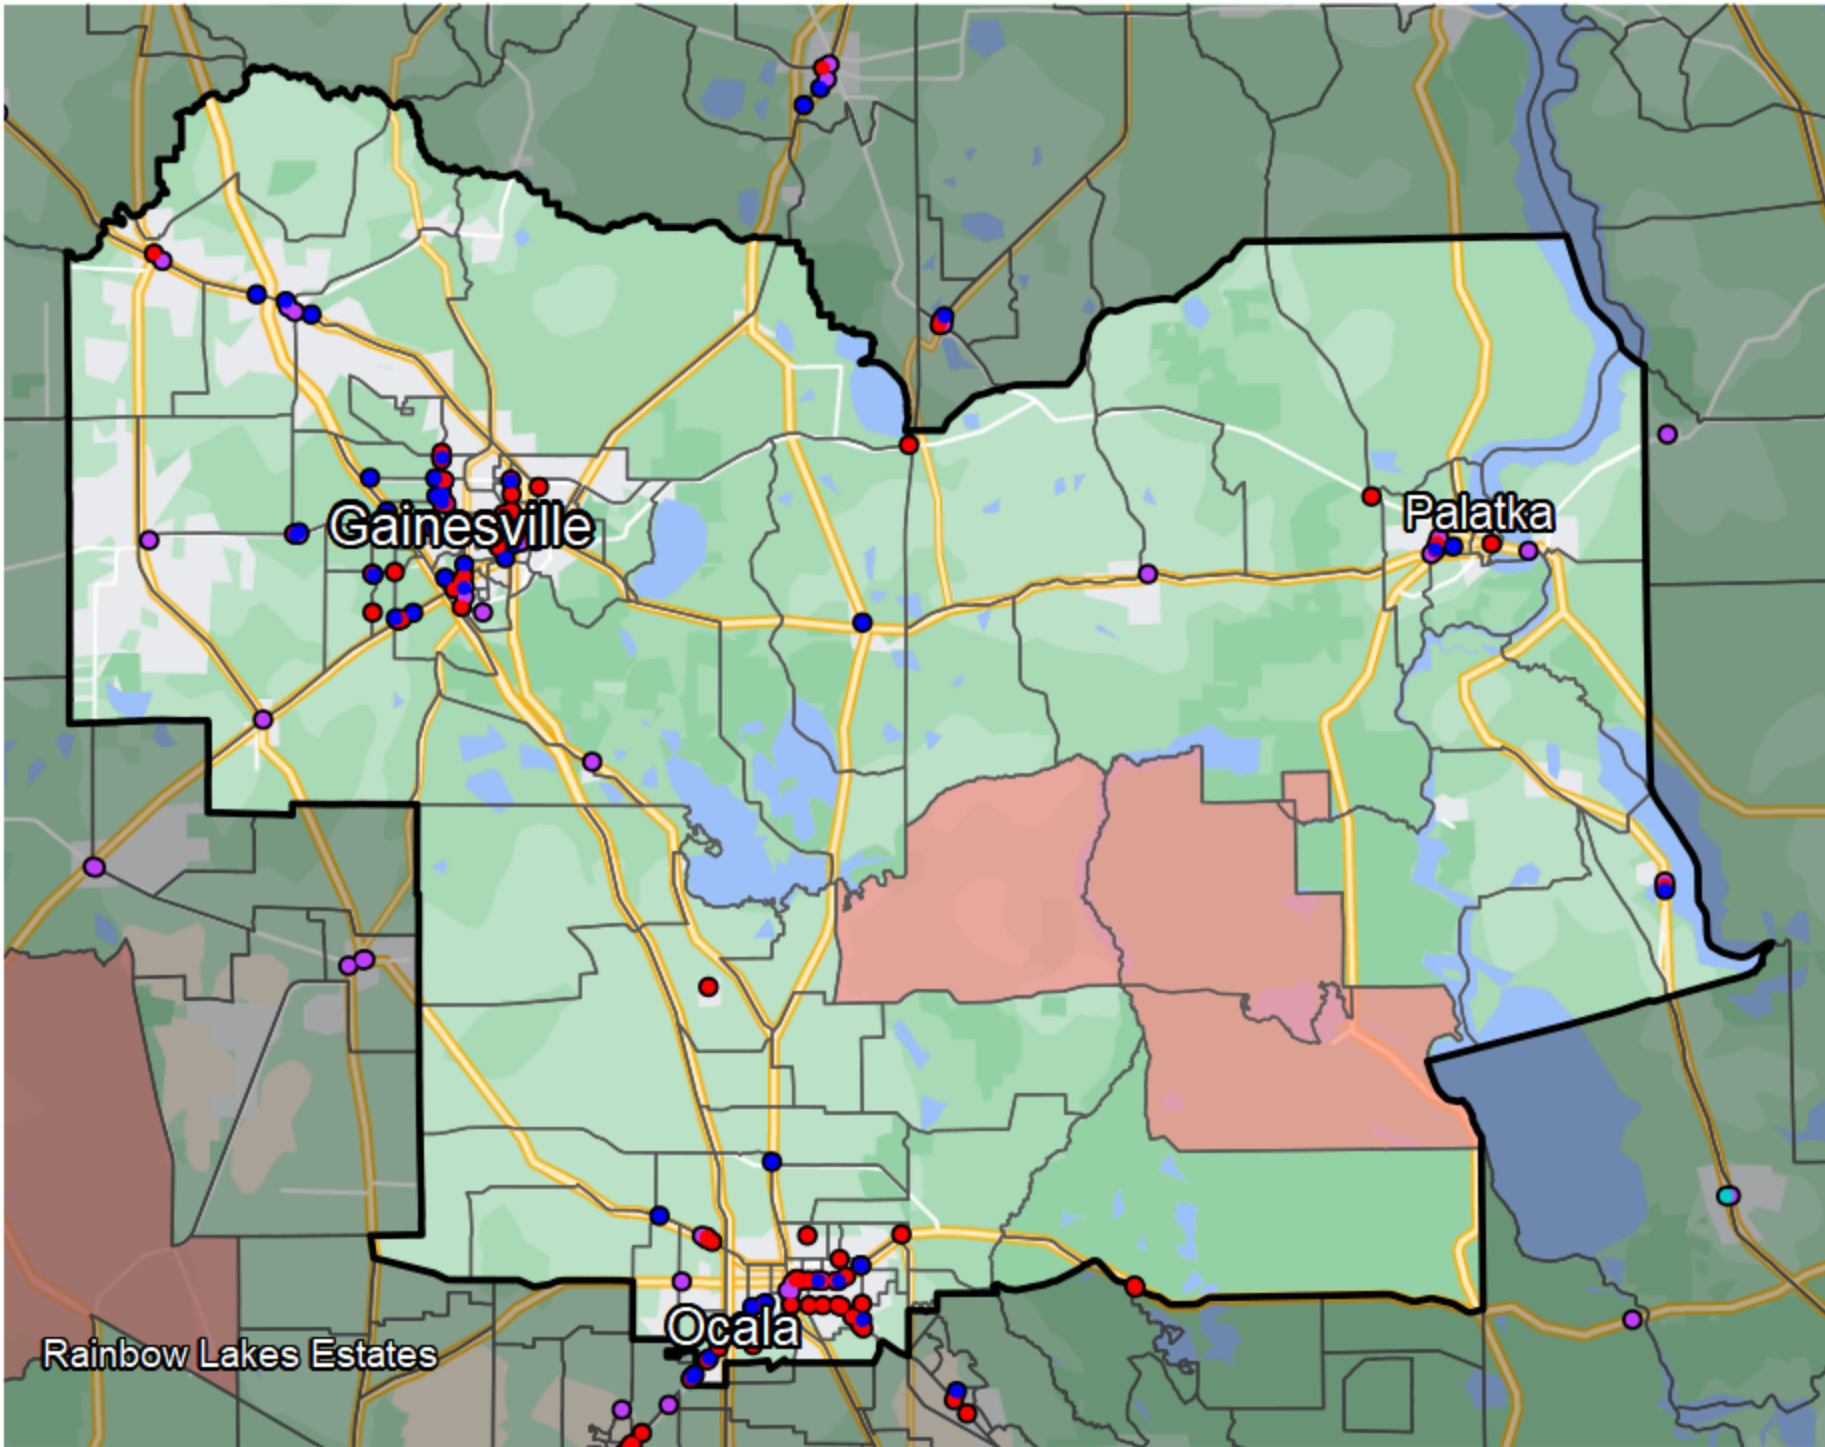

Florida - State Senate District 8

Banking Desert
No Branches within 10 Miles of Population Center

Financial Institutions

- Bank: 31
- Bank, Out-of-State: 85
- Credit Union: 47
- Credit Union, Out-of-State: 0

Sources: NCUA, FDIC, UW-Madison Population Lab, CDFI, US Census, Google Maps, CUNA