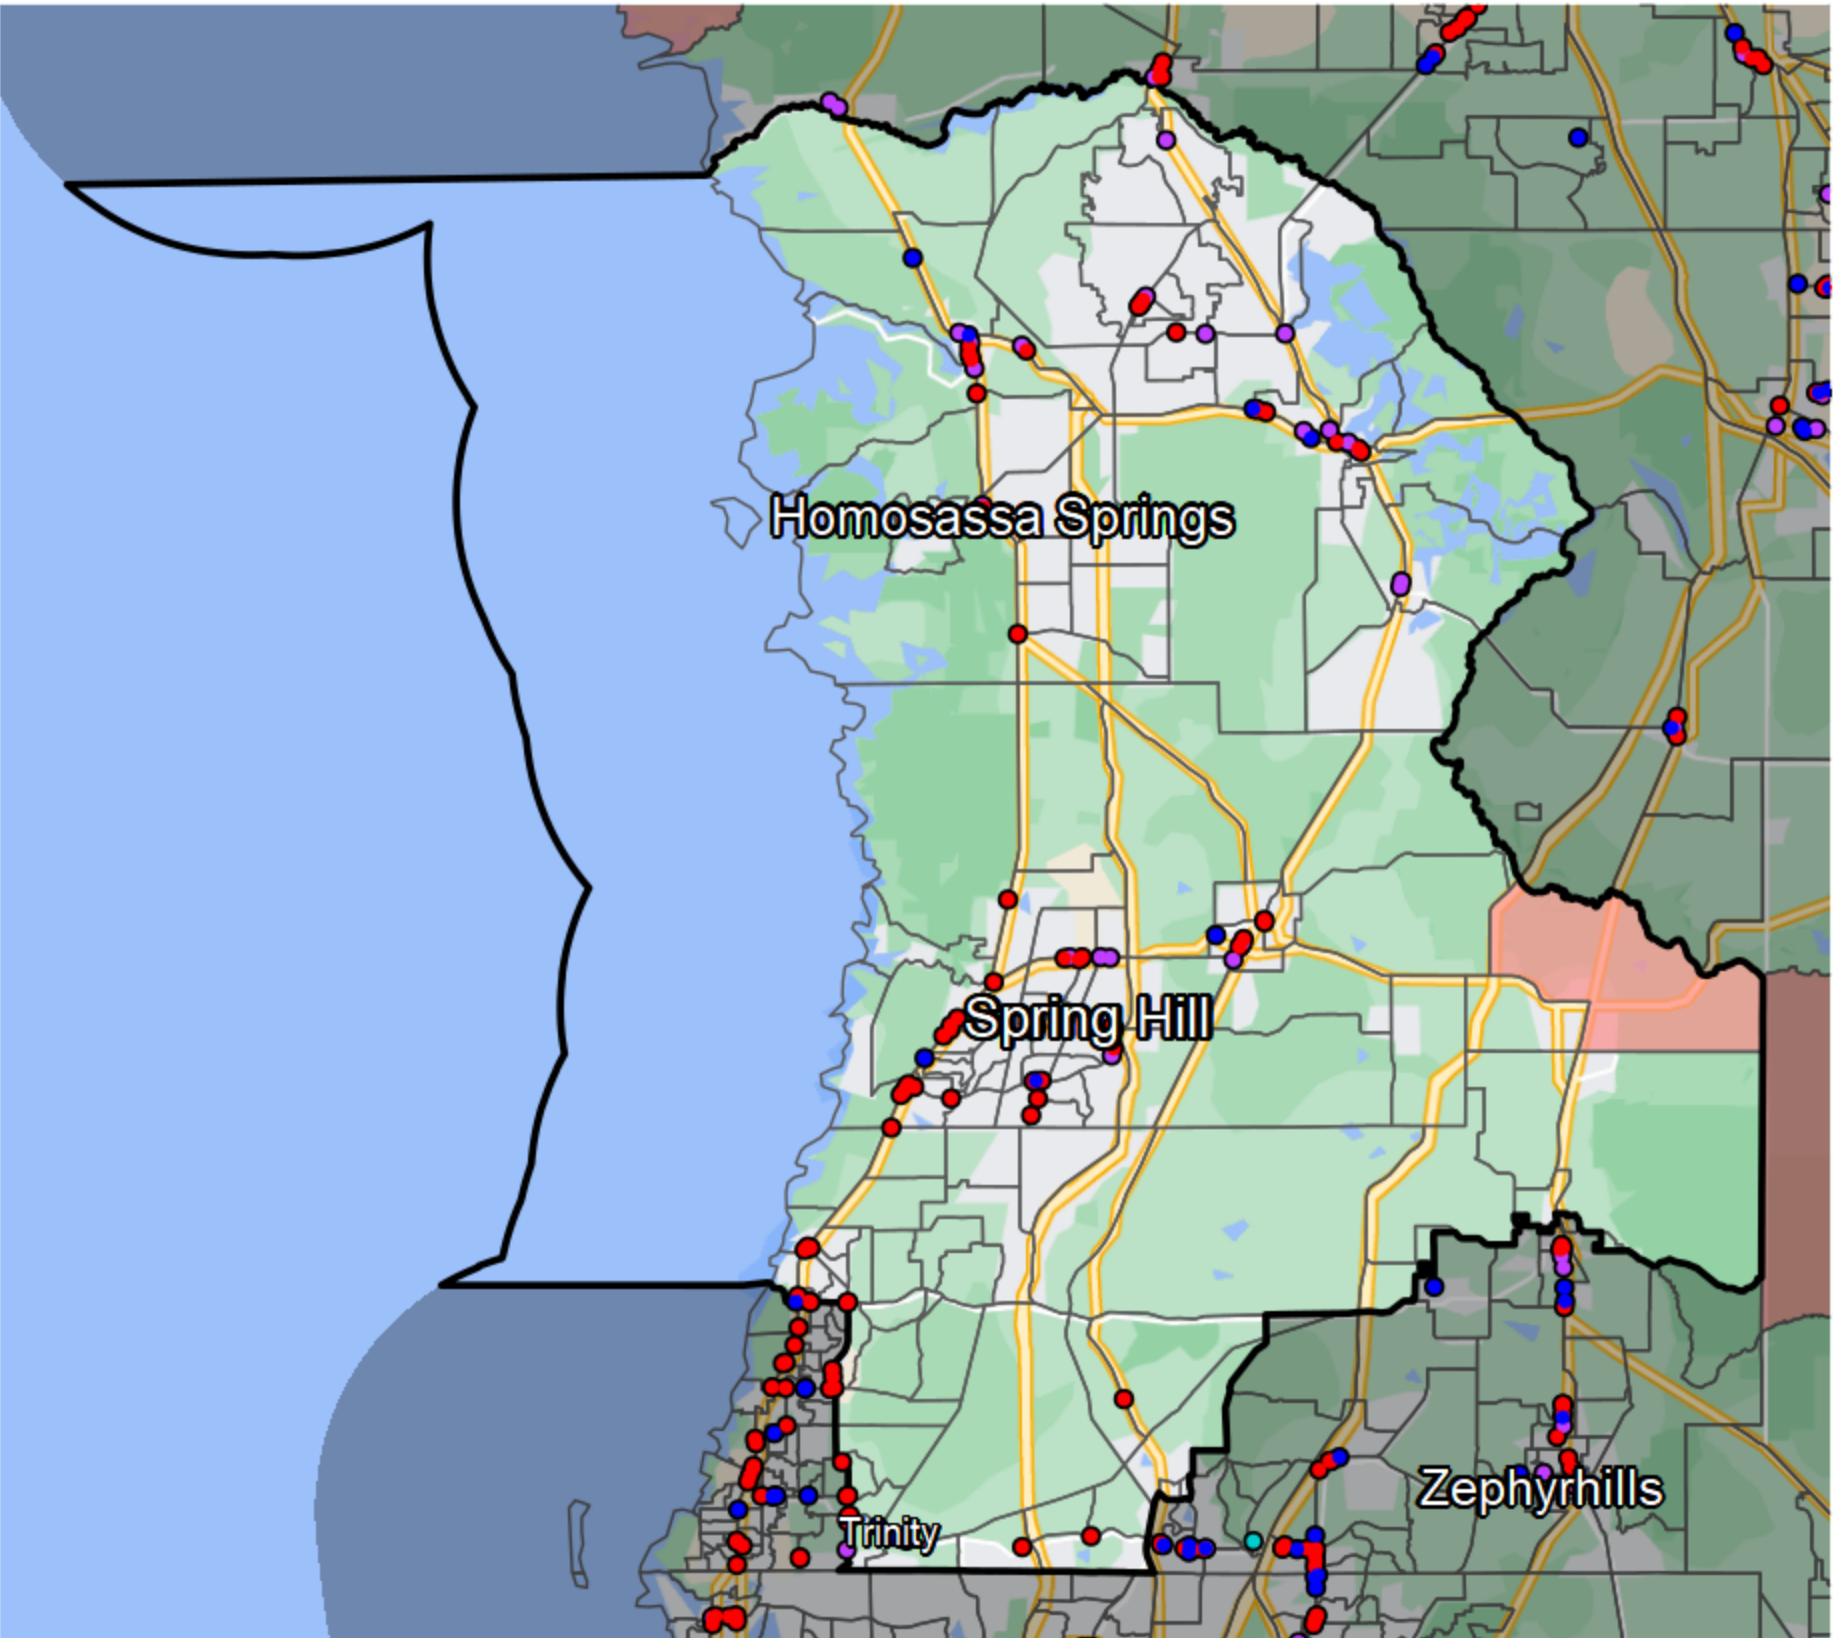

# Florida - State Senate District 10

### Banking Desert

No Branches within 10 Miles of Population Center