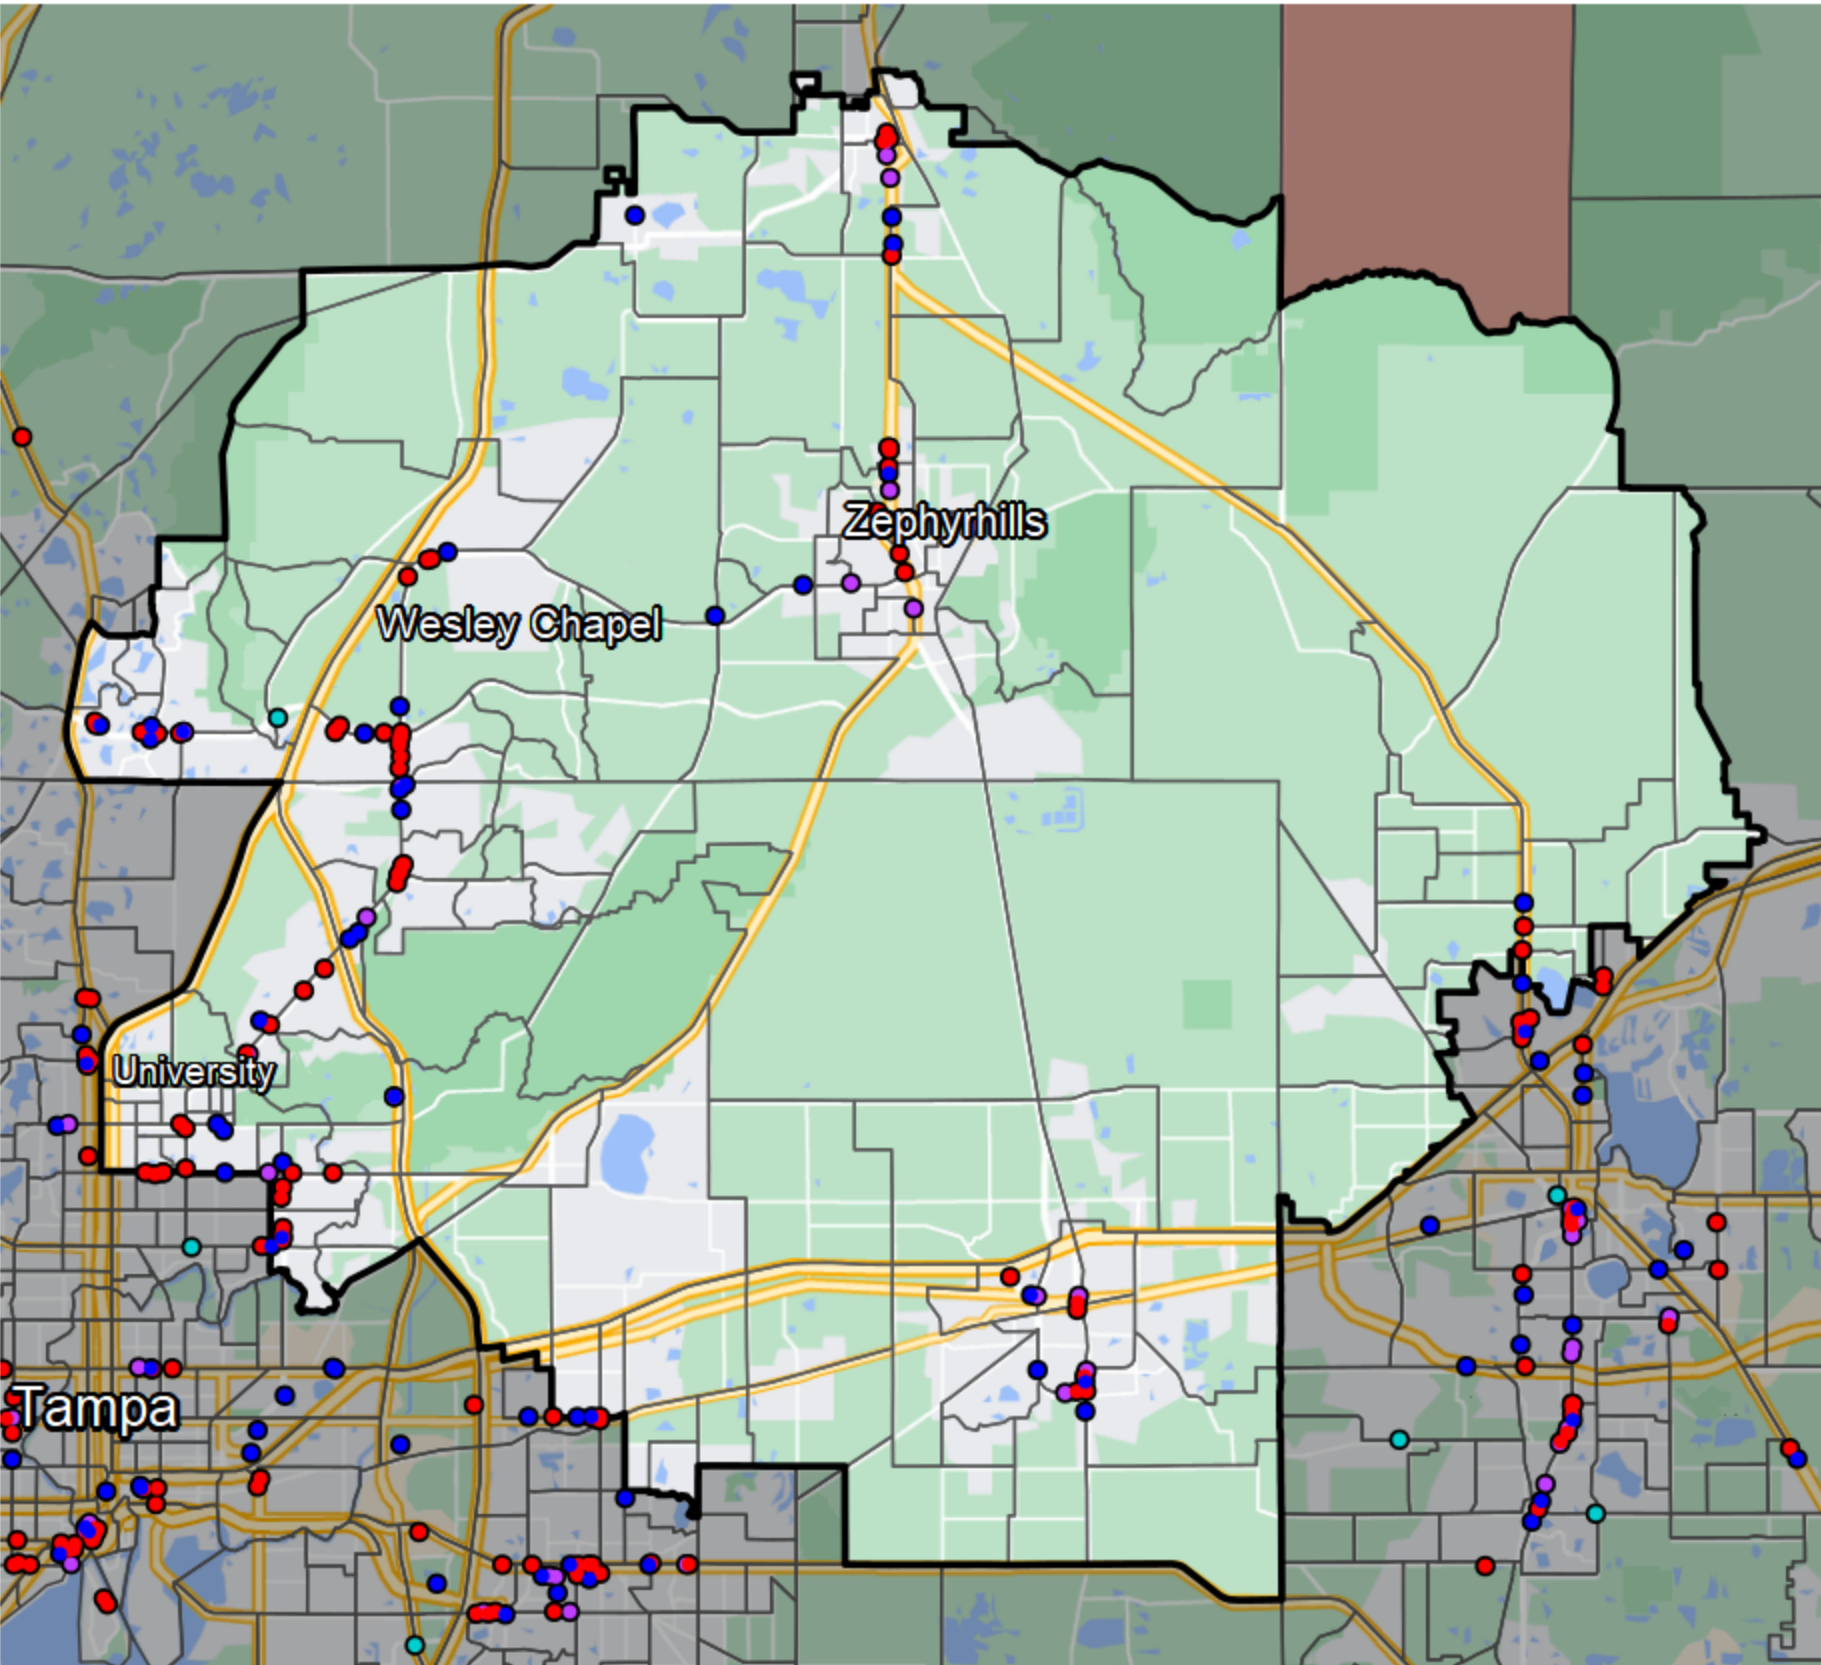

Florida - State Senate District 20

Banking Desert
No Branches within 10 Miles of Population Center

Financial Institutions
Bank: 16
Bank, Out-of-State: 63
Credit Union: 33
Credit Union, Out-of-State: 1

Sources: NCUA, FDIC, UW-Madison Population Lab, CDFI, US Census, Google Maps, CUNA