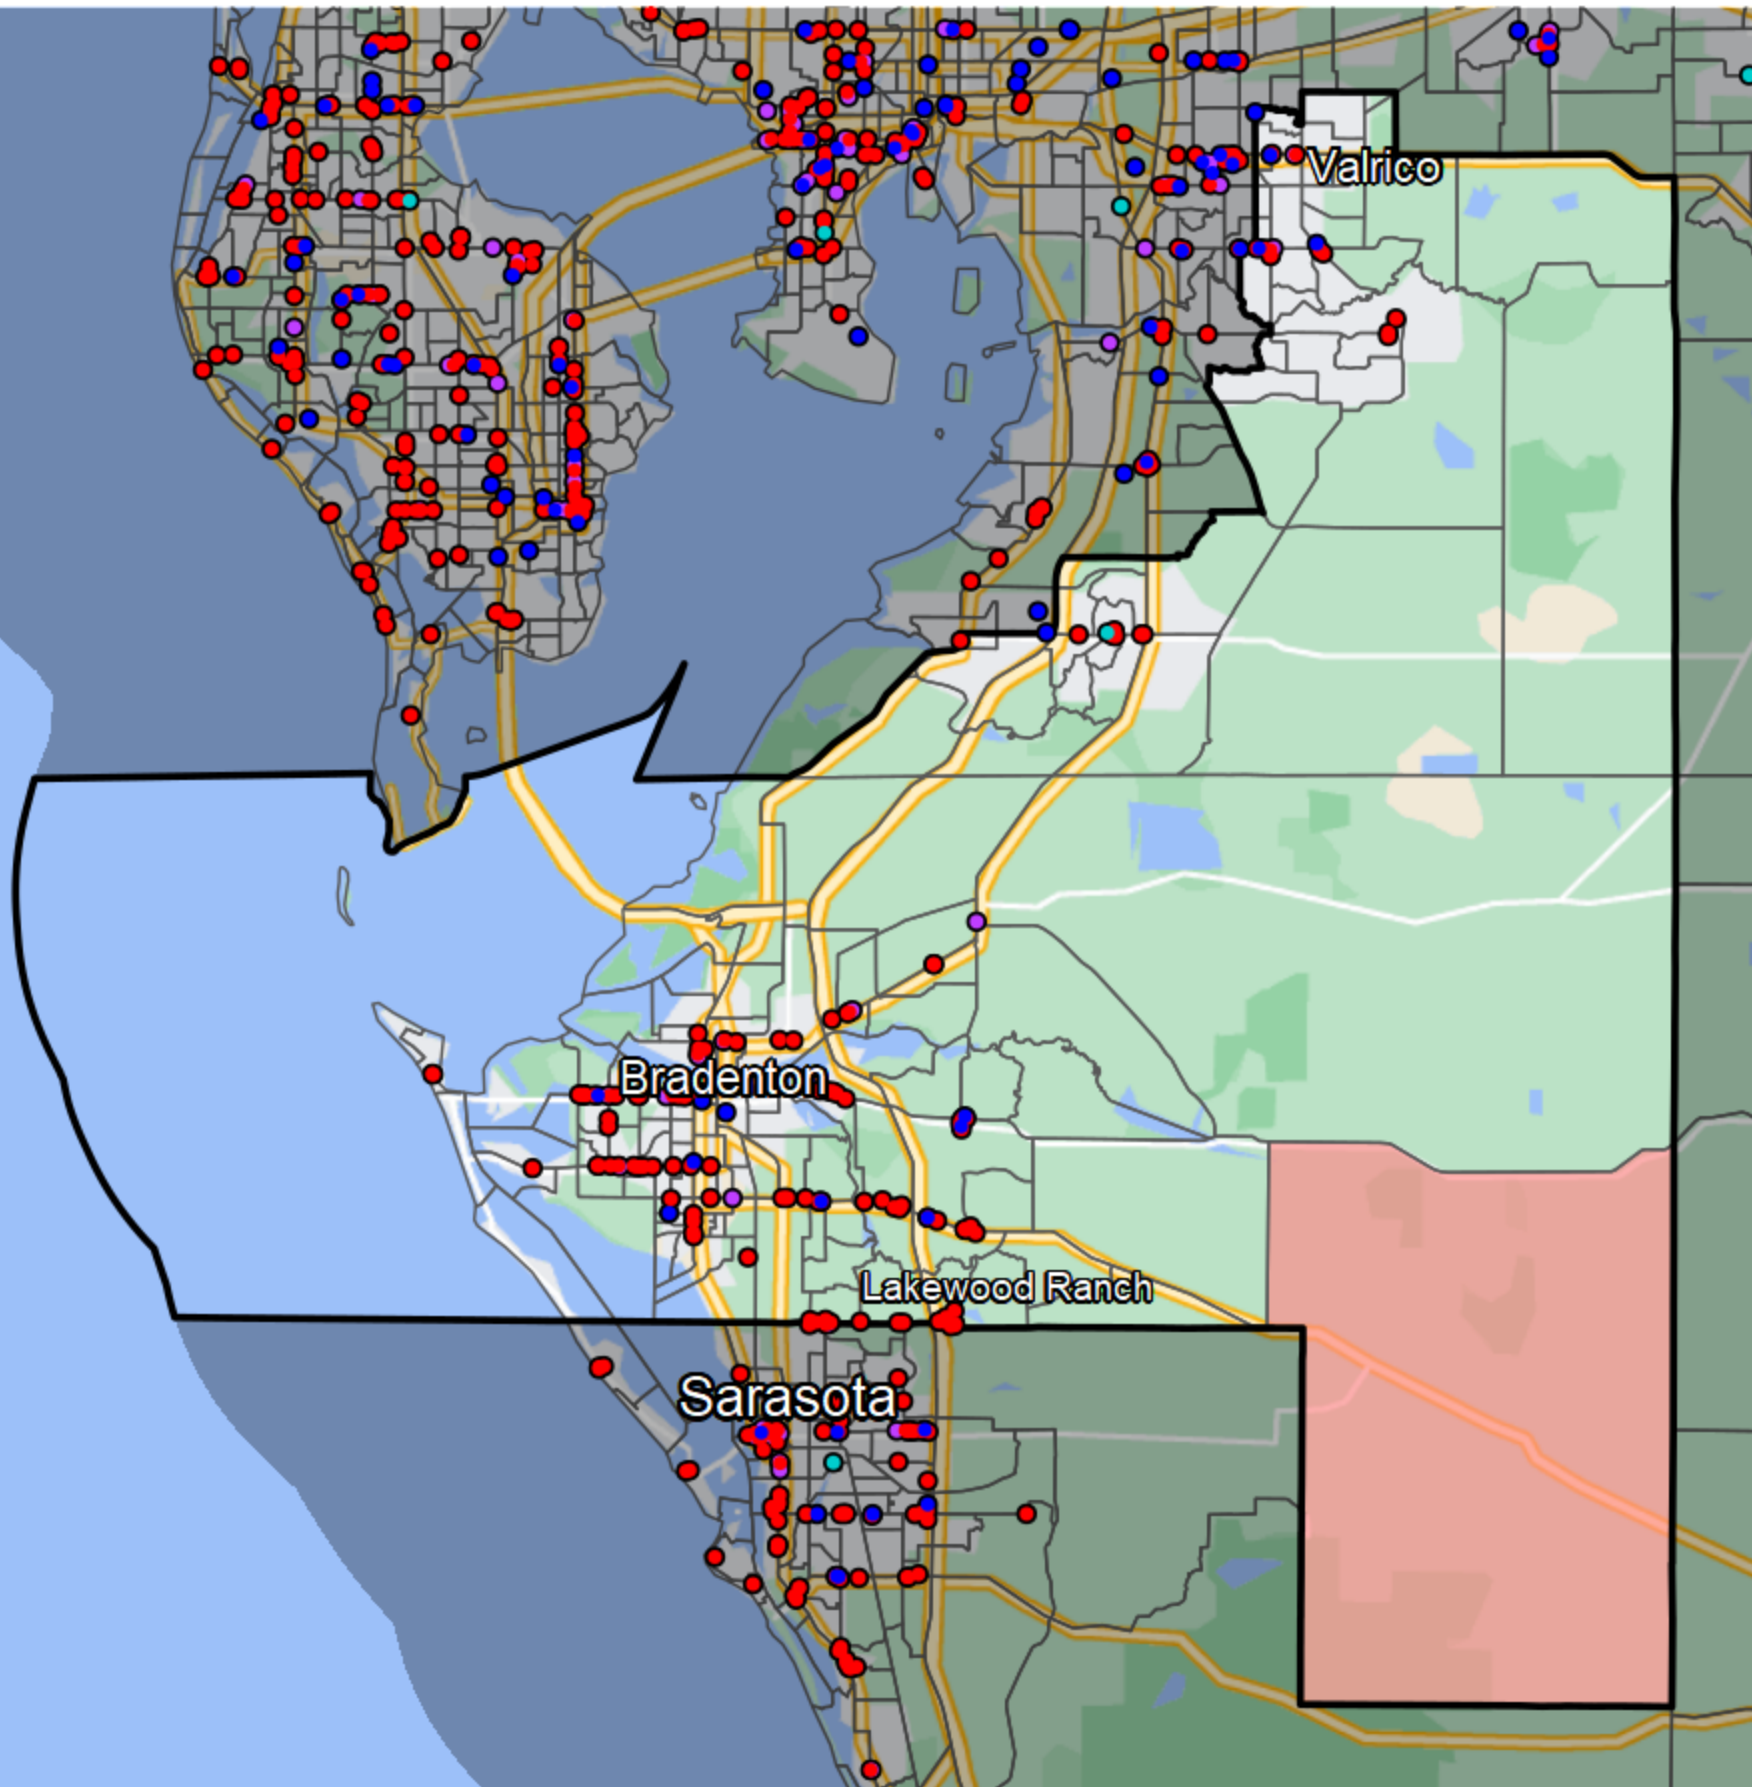

Florida - State Senate District 21

- Banking Desert**
- No Branches within 10 Miles of Population Center
- Financial Institutions**
- Bank: 10
 - Bank, Out-of-State: 126
 - Credit Union: 14
 - Credit Union, Out-of-State: 1

Sources: NCUA, FDIC, UW-Madison Population Lab, CDFI, US Census, Google Maps, CUNA