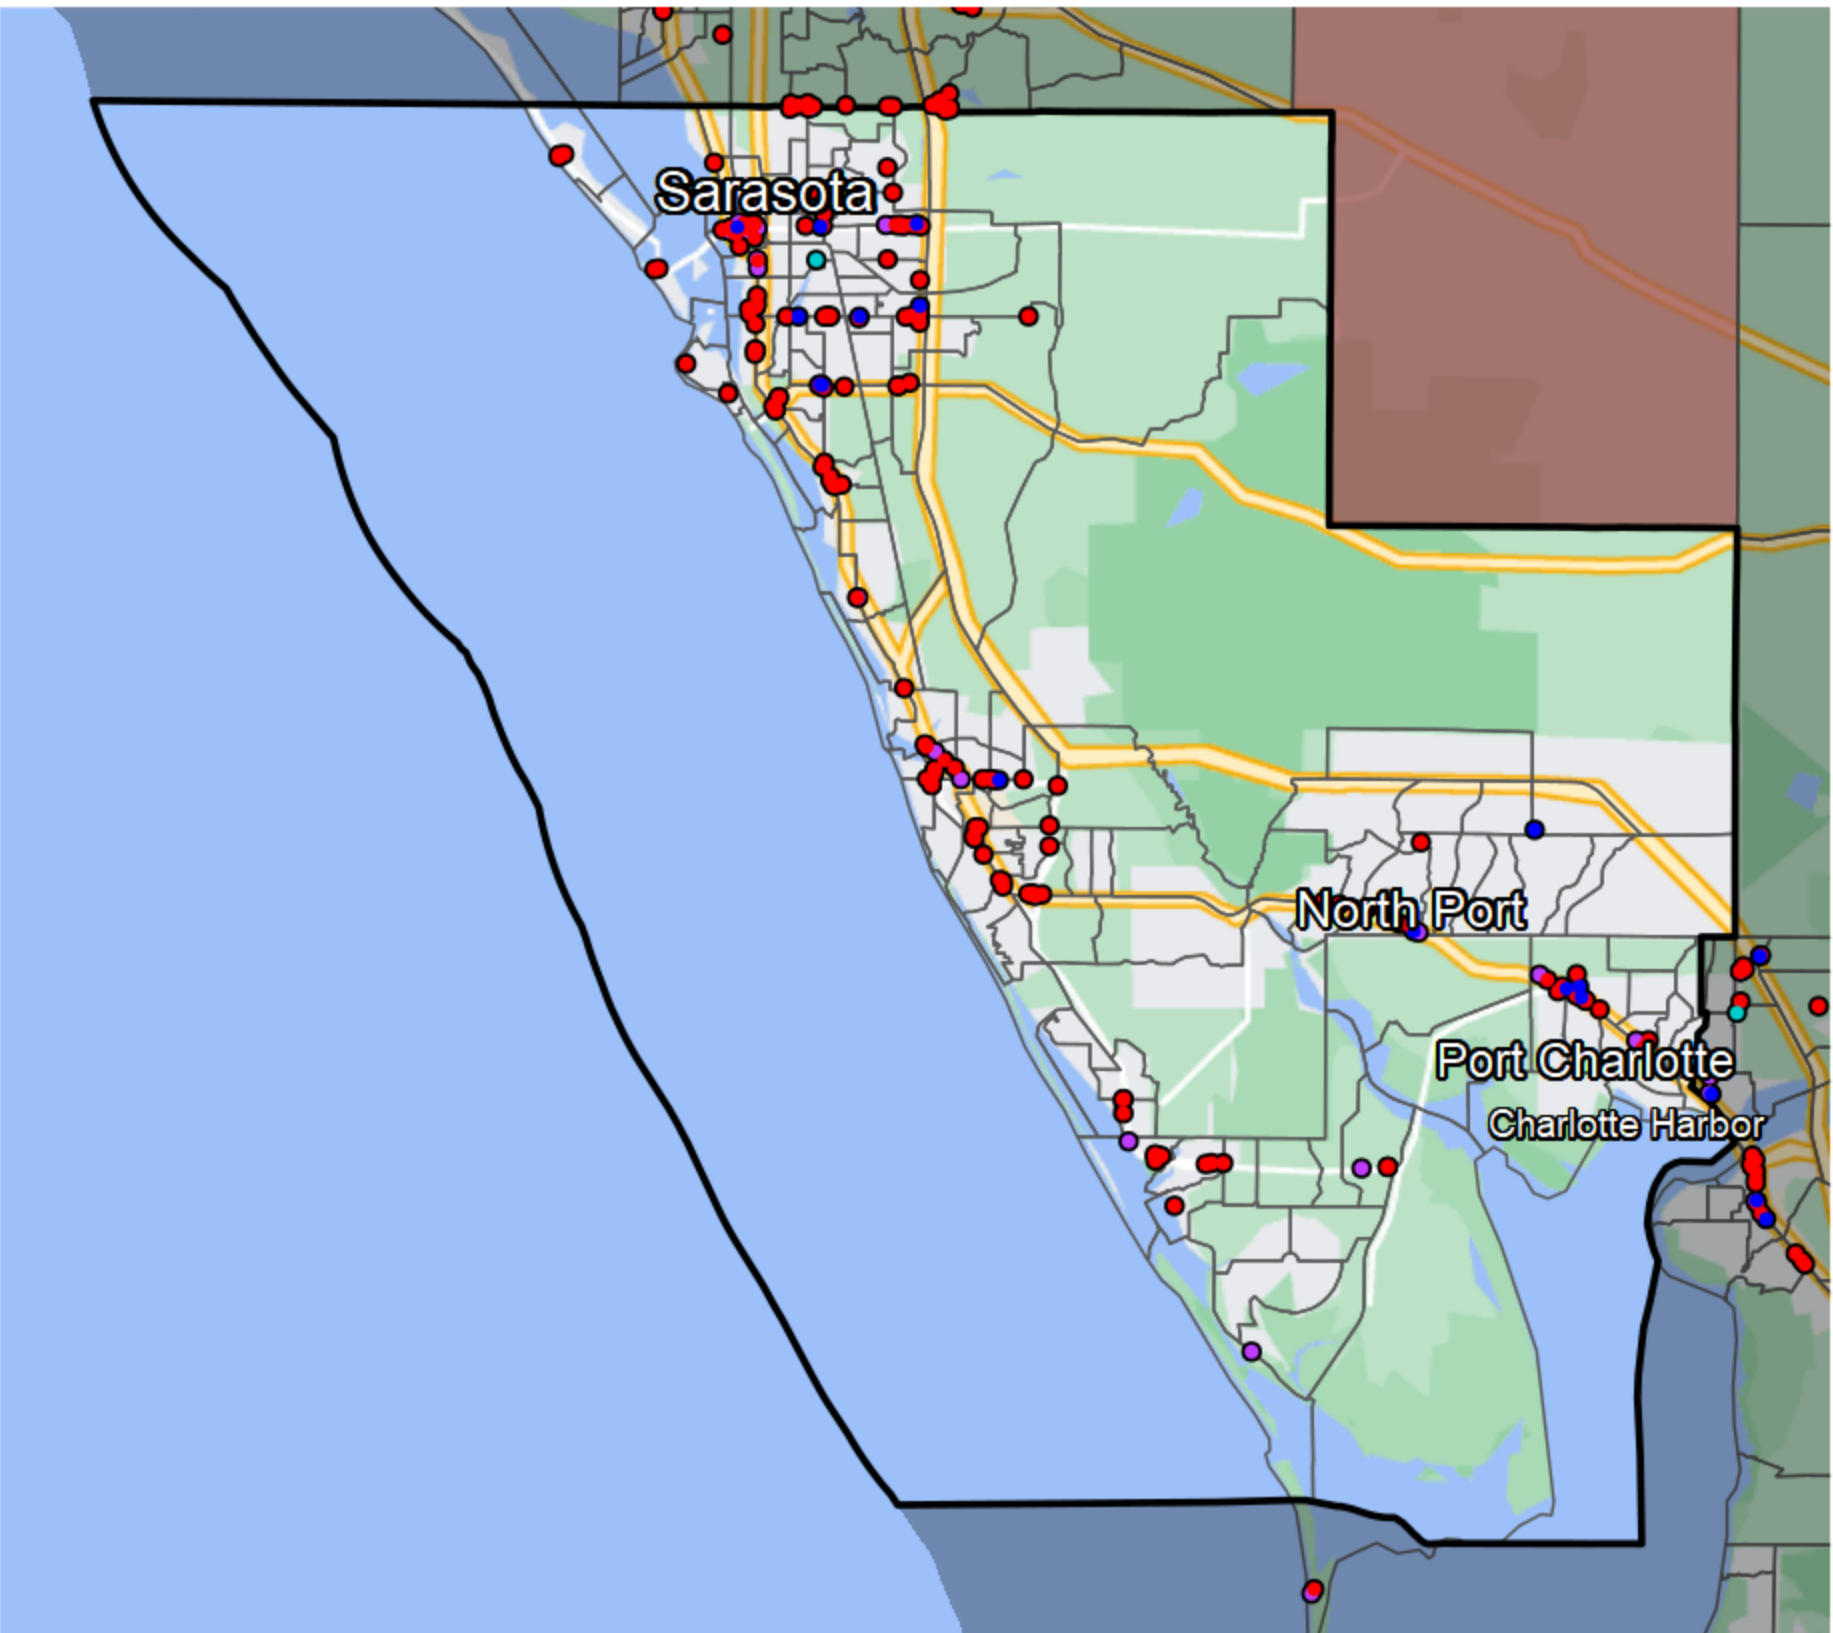

Florida - State Senate District 23

- Banking Desert**
- No Branches within 10 Miles of Population Center
- Financial Institutions**
- Bank: 20
 - Bank, Out-of-State: 164
 - Credit Union: 14
 - Credit Union, Out-of-State: 1

Sources: NCUA, FDIC, UW-Madison Population Lab, CDFI, US Census, Google Maps, CUNA