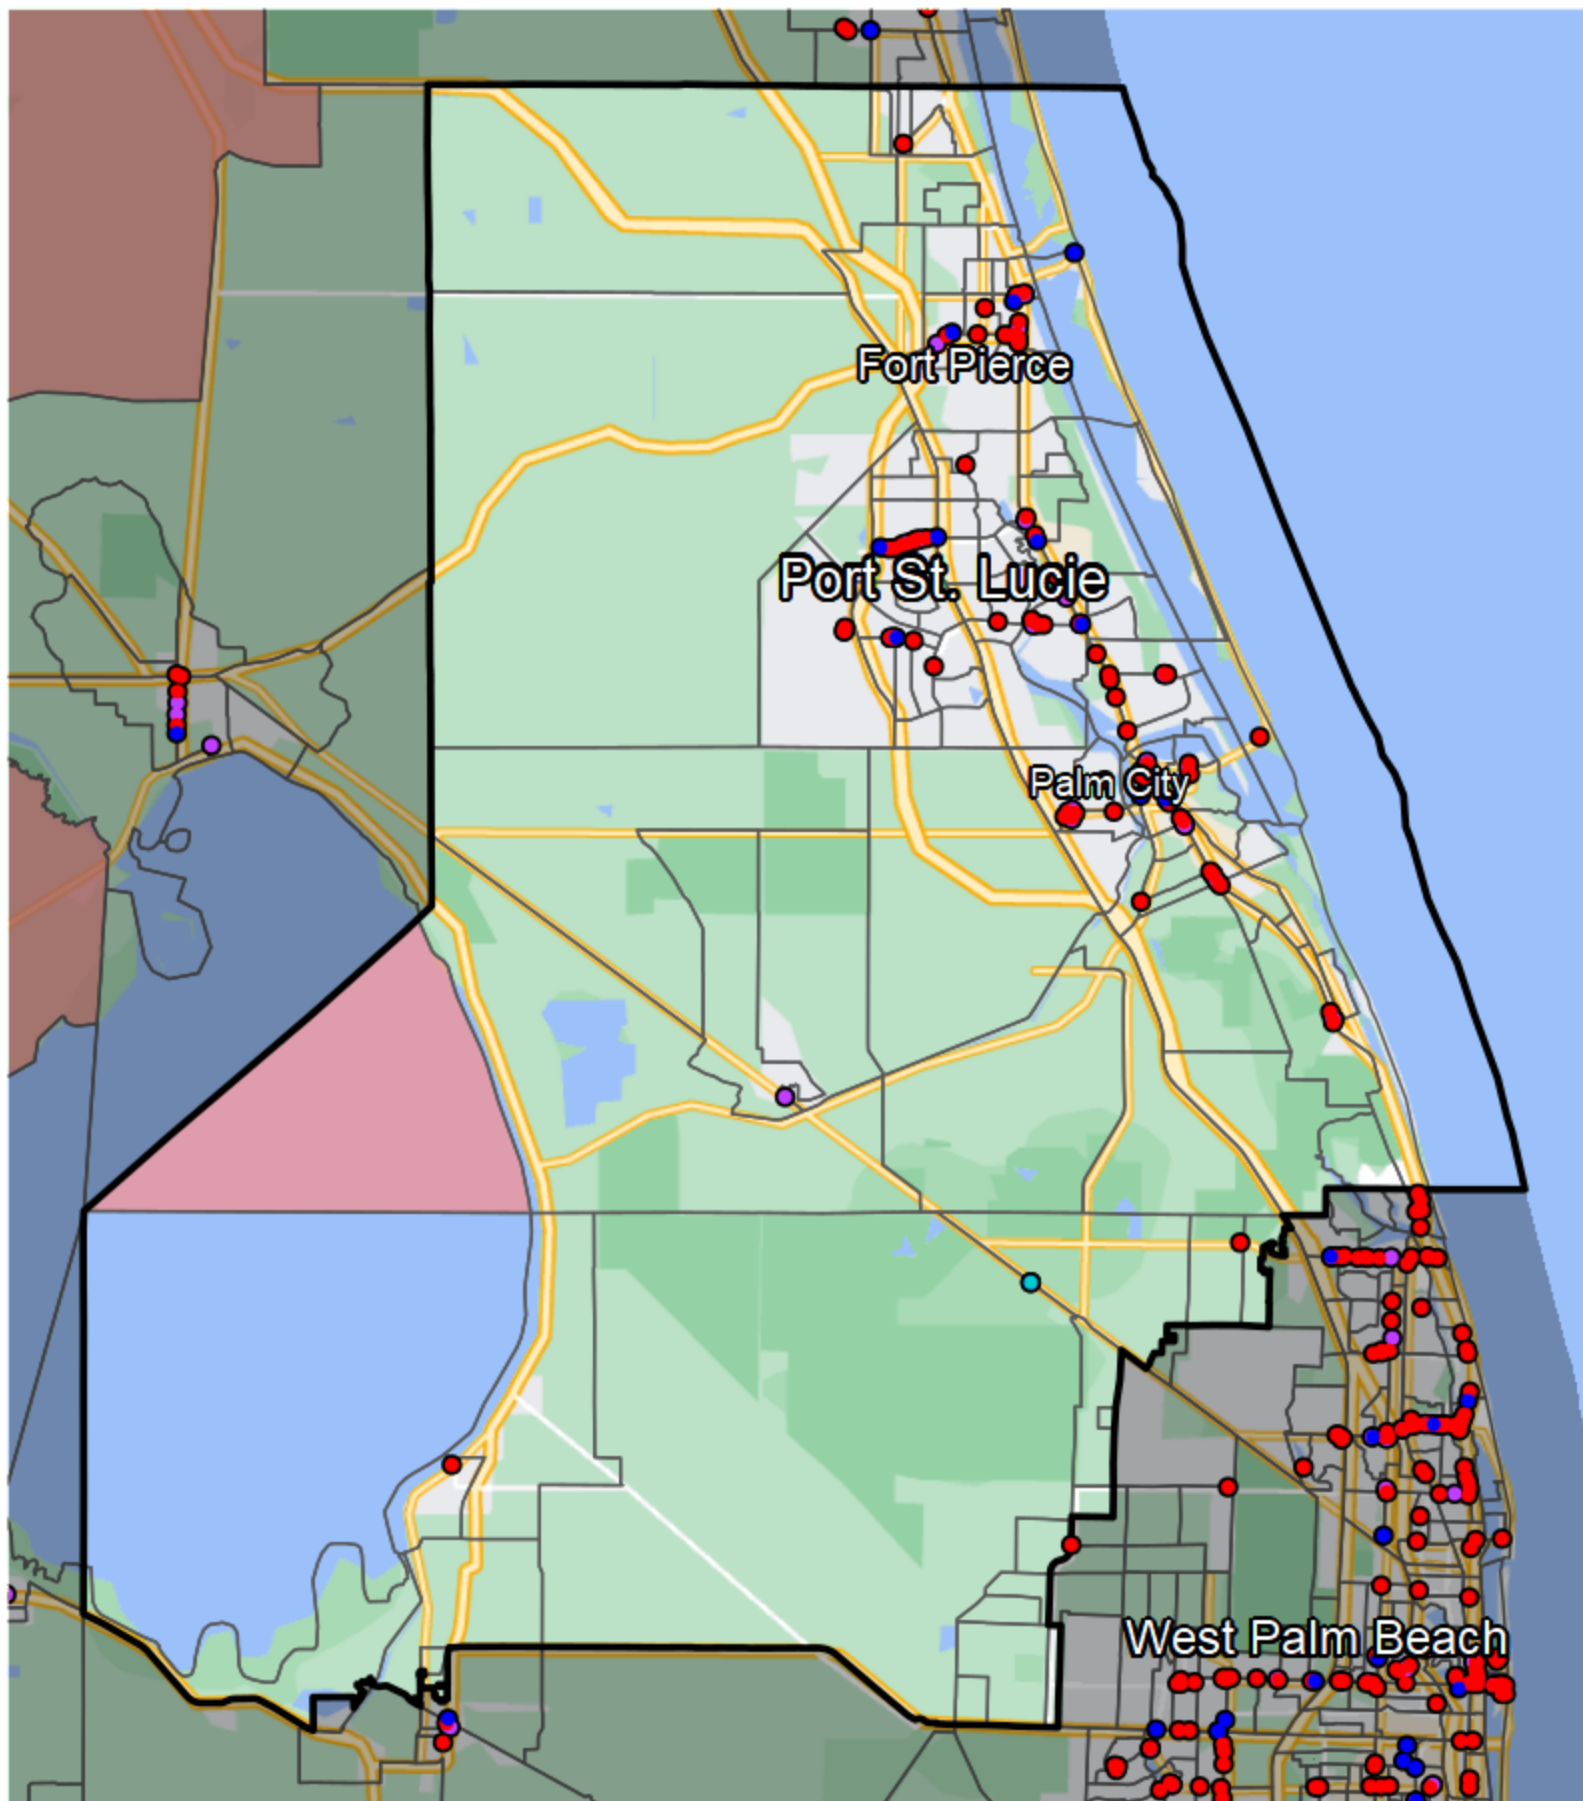

Florida - State Senate District 25

Banking Desert

No Branches within 10 Miles of Population Center

Financial Institutions

- Bank: 23
- Bank, Out-of-State: 78
- Credit Union: 11
- Credit Union, Out-of-State: 1