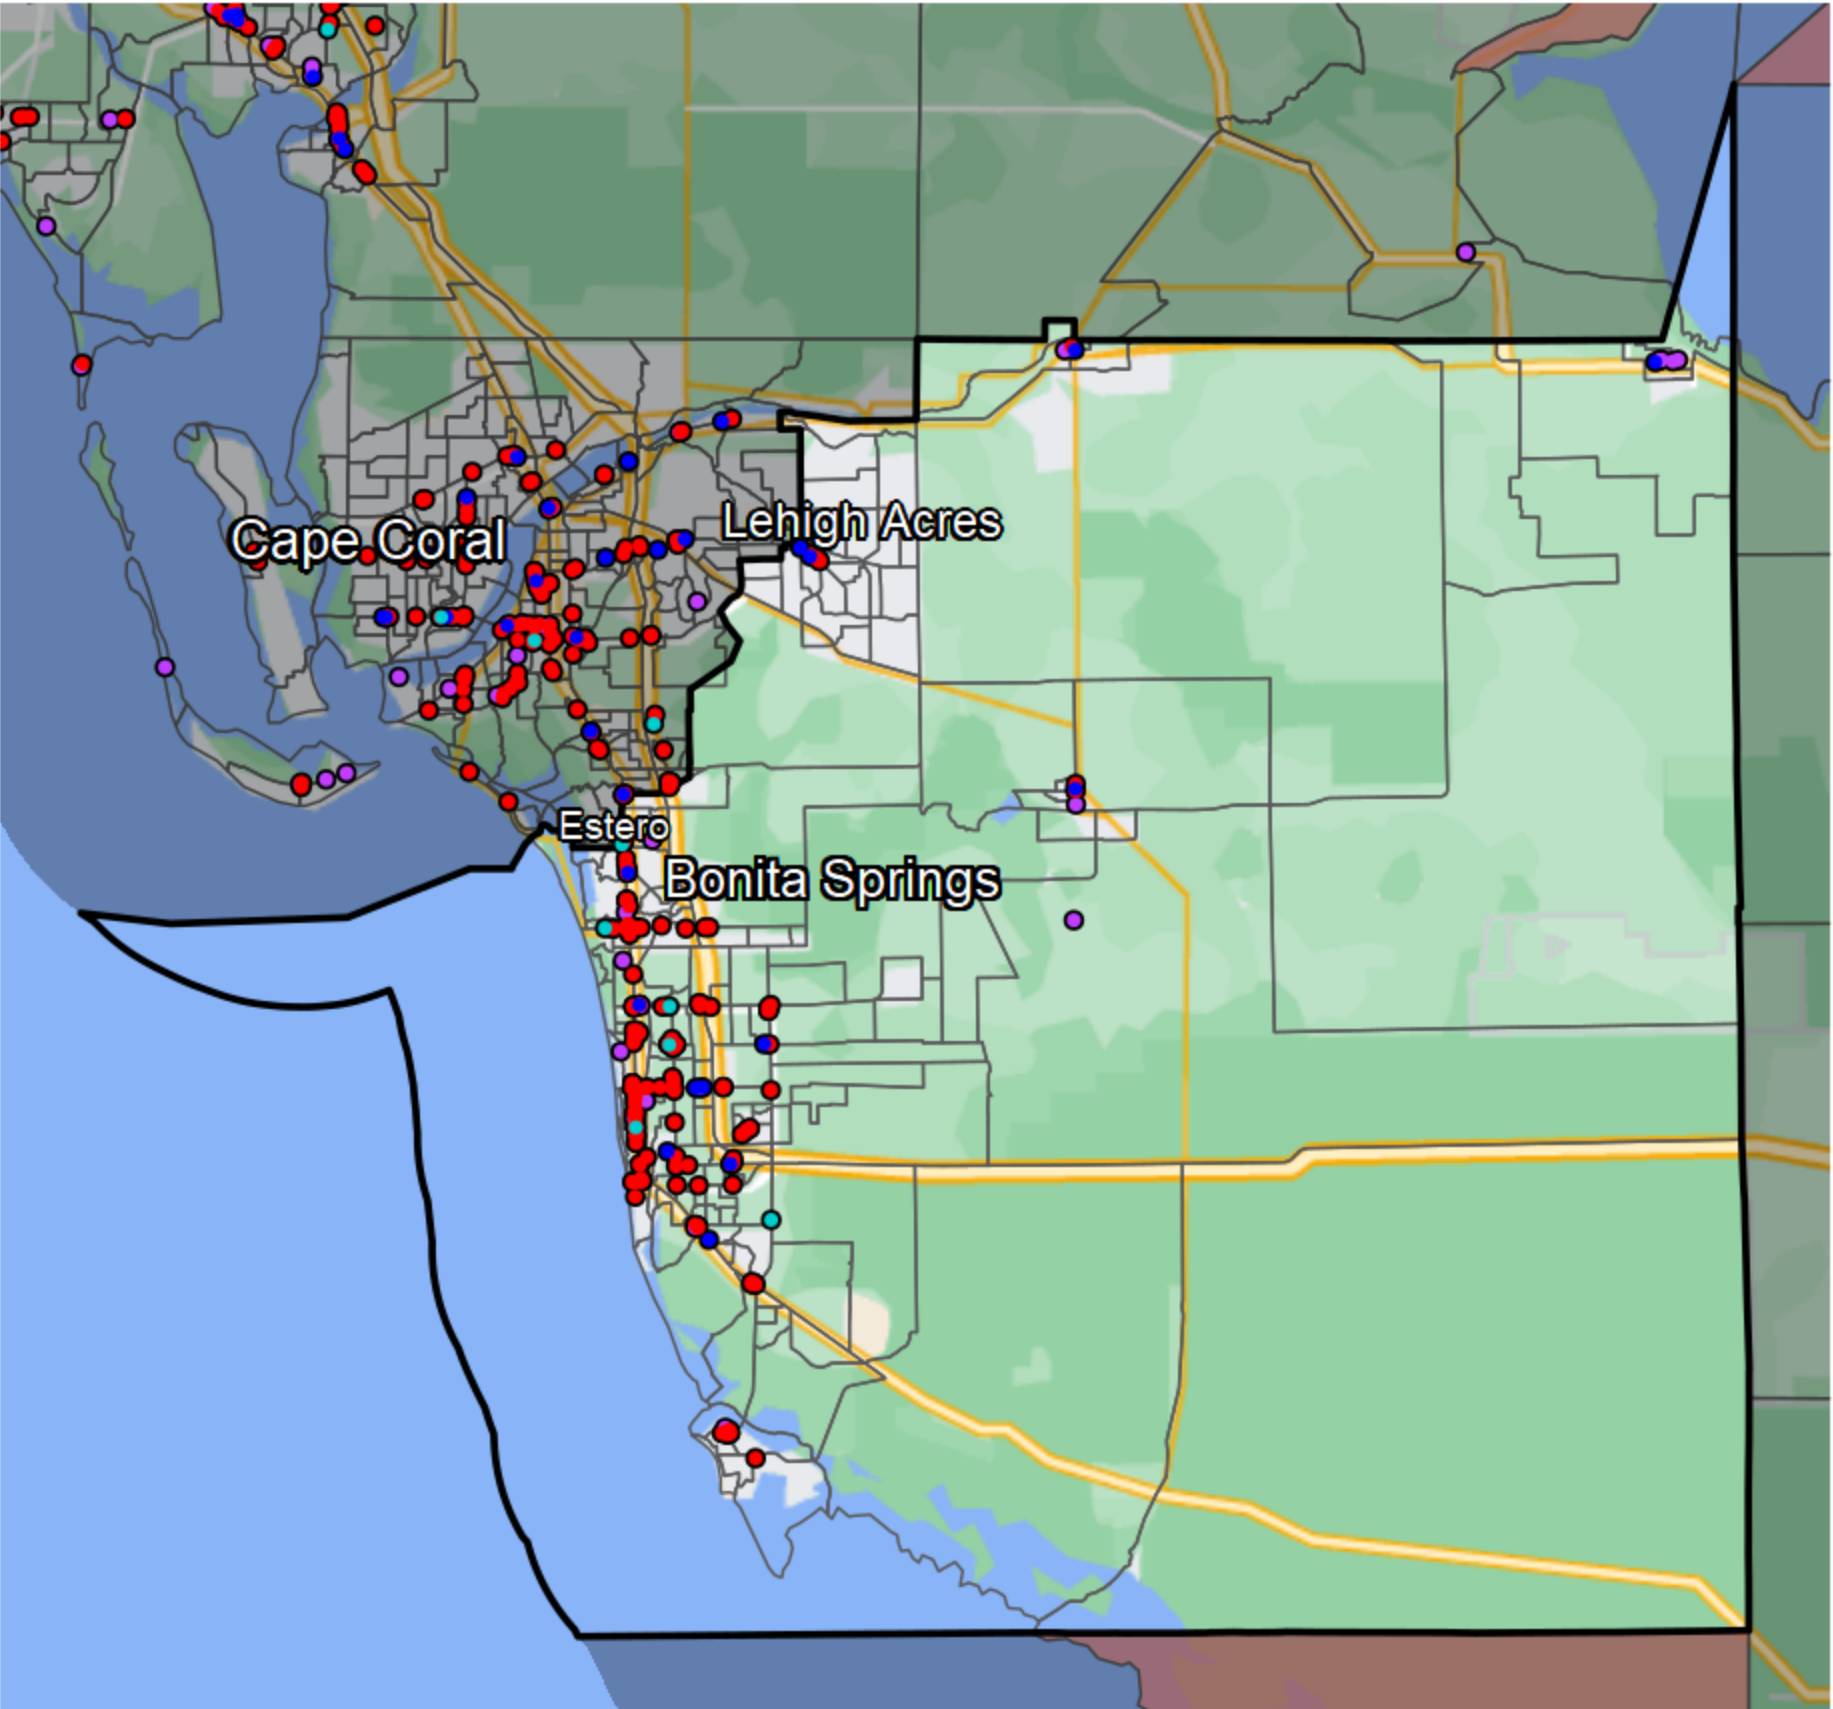

# Florida - State Senate District 28

- Banking Desert**
- No Branches within 10 Miles of Population Center
- Financial Institutions**
- Bank: 24
  - Bank, Out-of-State: 159
  - Credit Union: 14
  - Credit Union, Out-of-State: 5

Sources: NCUA, FDIC, UW-Madison Population Lab, CDFI, US Census, Google Maps, CUNA