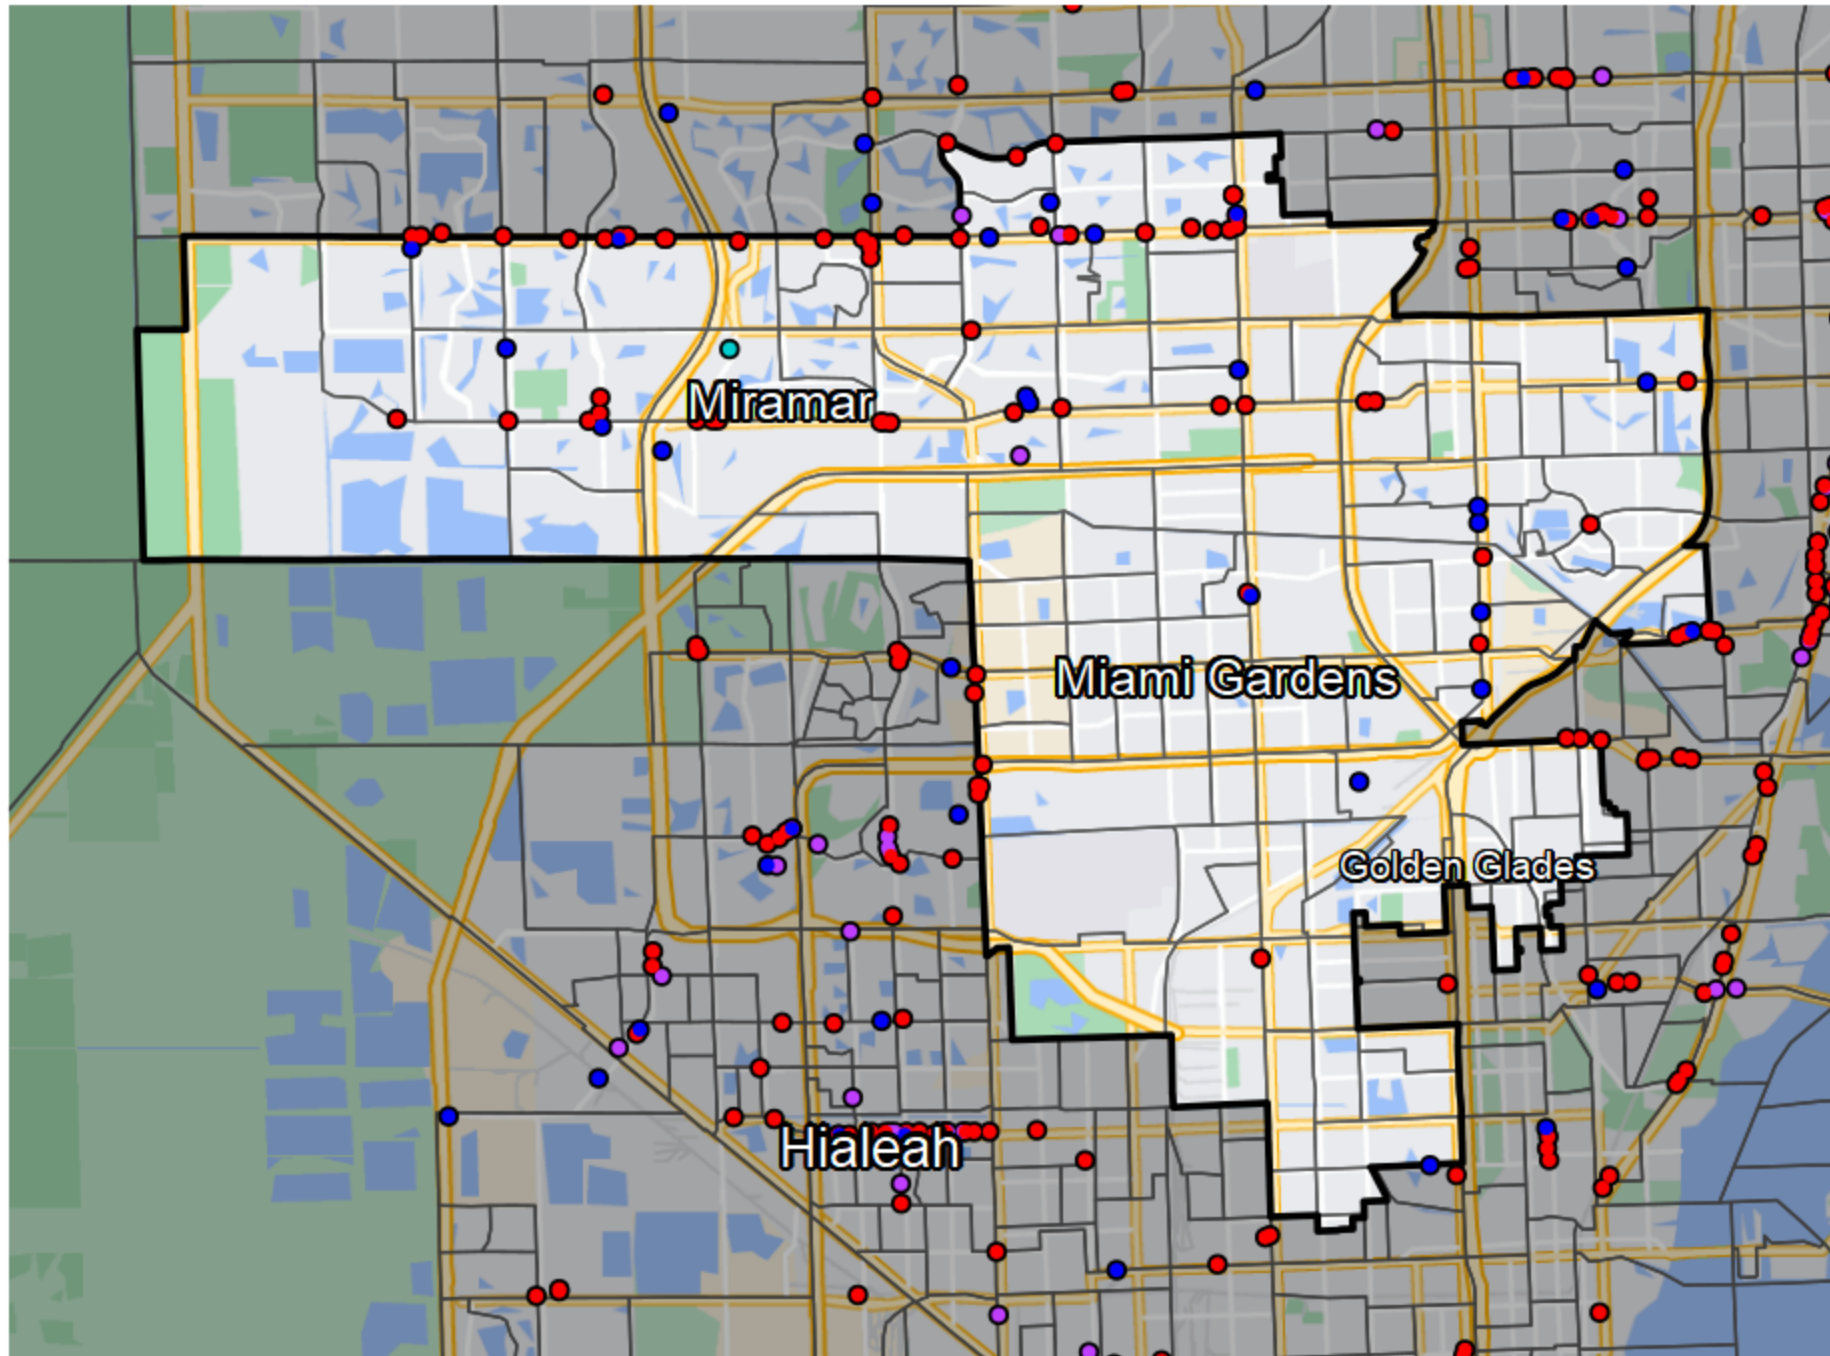

Florida - State Senate District 35

Banking Desert

No Branches within 10 Miles of Population Center

Financial Institutions

- Bank: 3
- Bank, Out-of-State: 51
- Credit Union: 19
- Credit Union, Out-of-State: 1