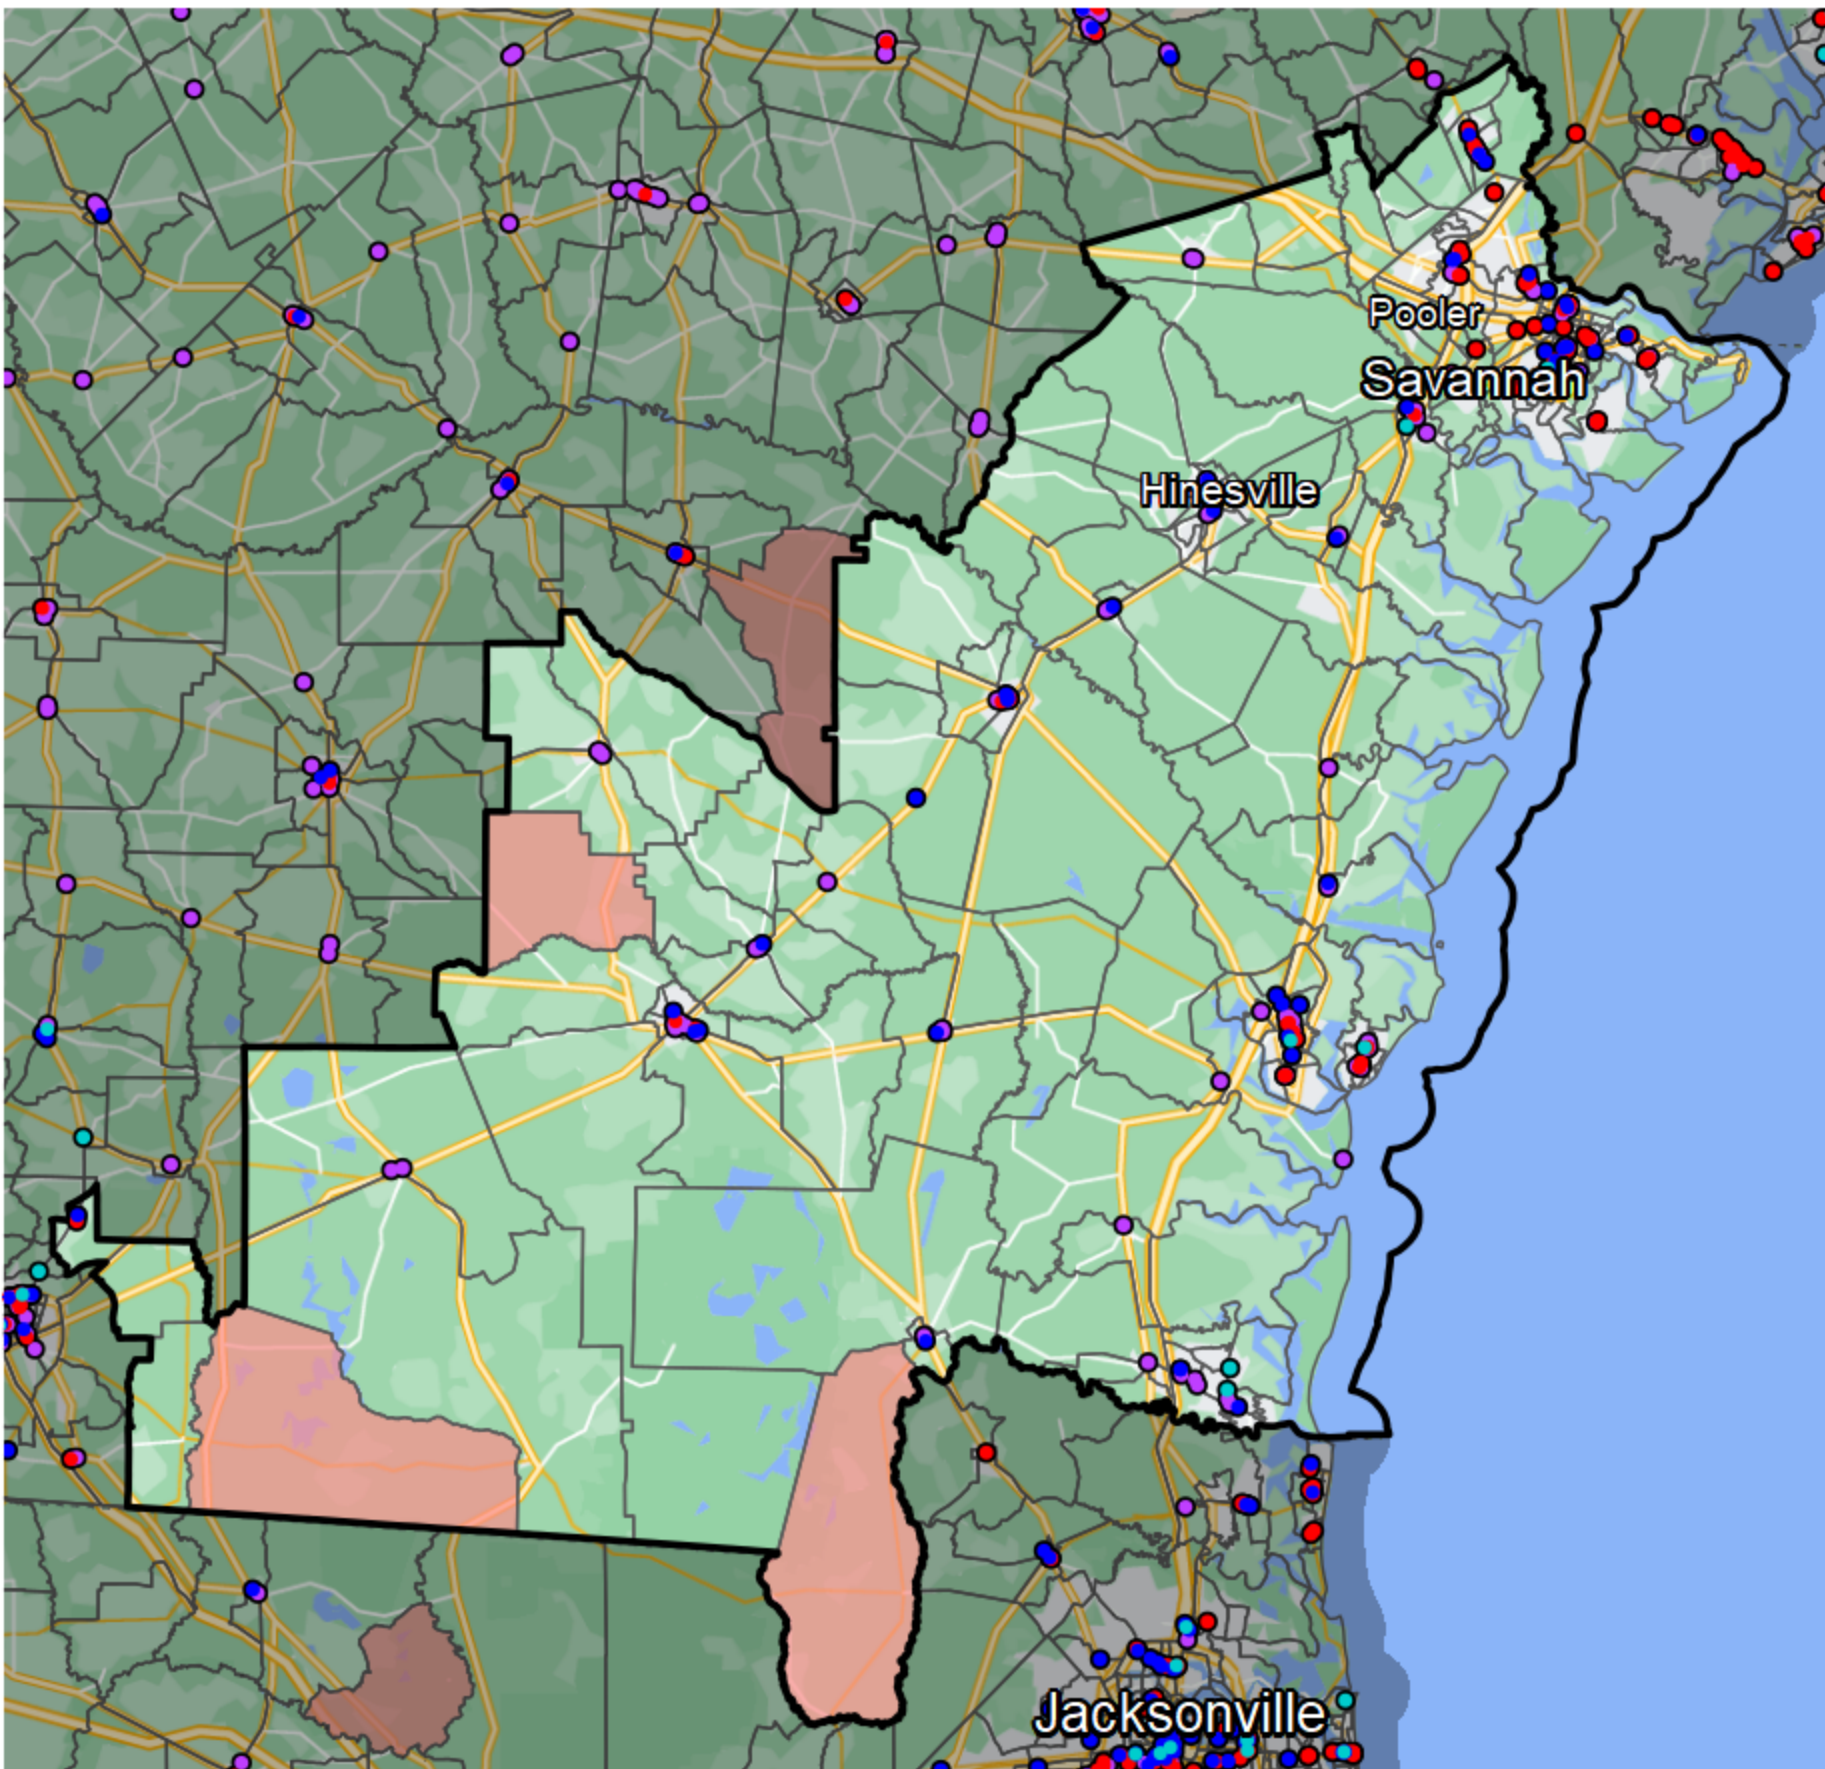

Georgia - Congressional District 1

Banking Desert

No Branches within 10 Miles of Population Center

Financial Institutions

- Bank: 99
- Bank, Out-of-State: 72
- Credit Union: 48
- Credit Union, Out-of-State: 6