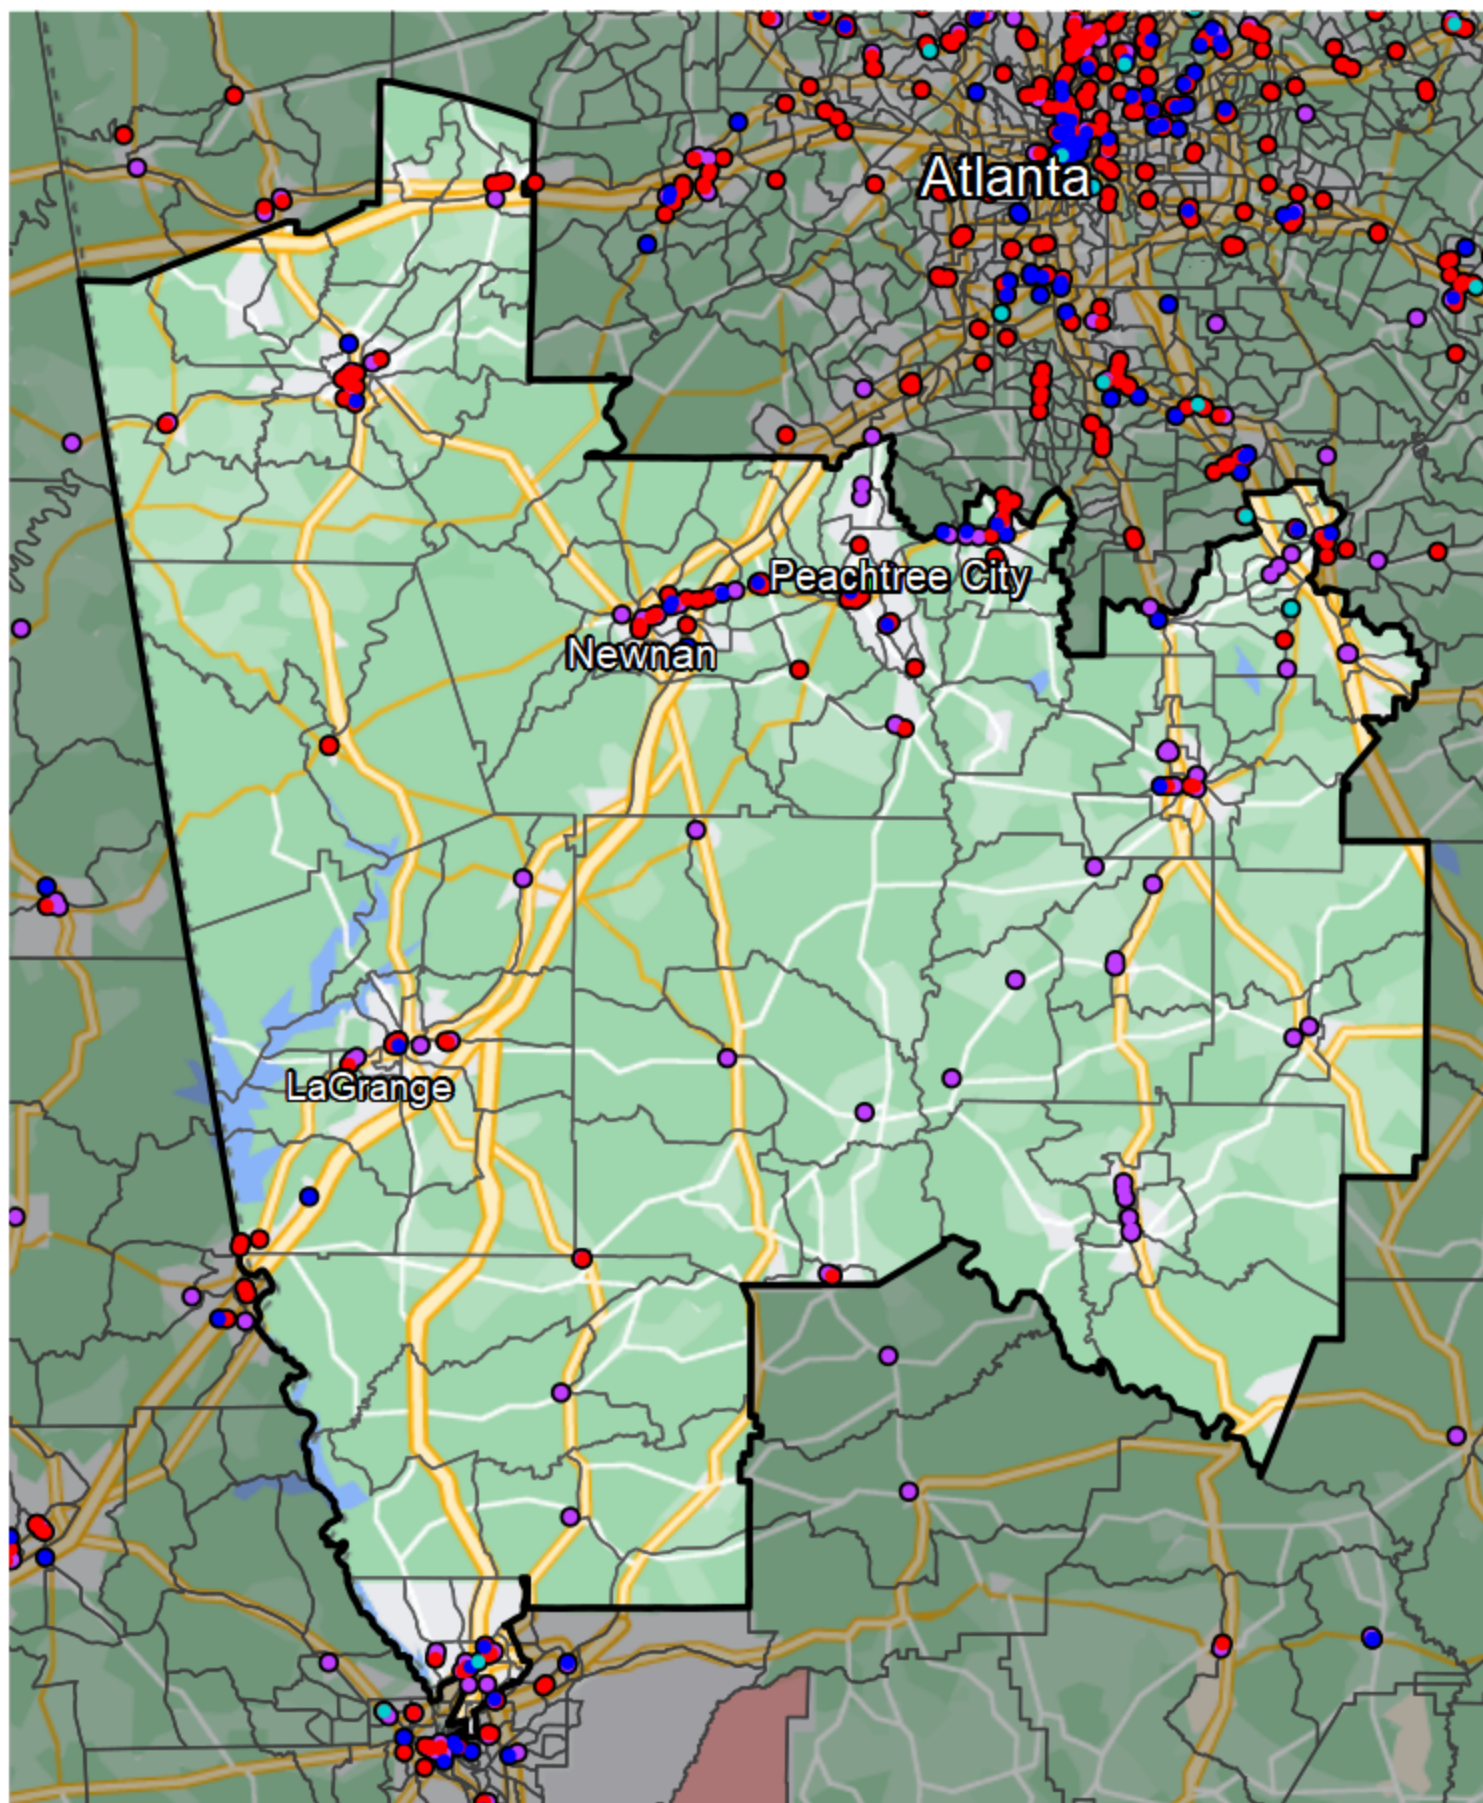

Georgia - Congressional District 3

Banking Desert

■ No Branches within 10 Miles of Population Center

Financial Institutions

- Bank: 84
- Bank, Out-of-State: 82
- Credit Union: 21
- Credit Union, Out-of-State: 2