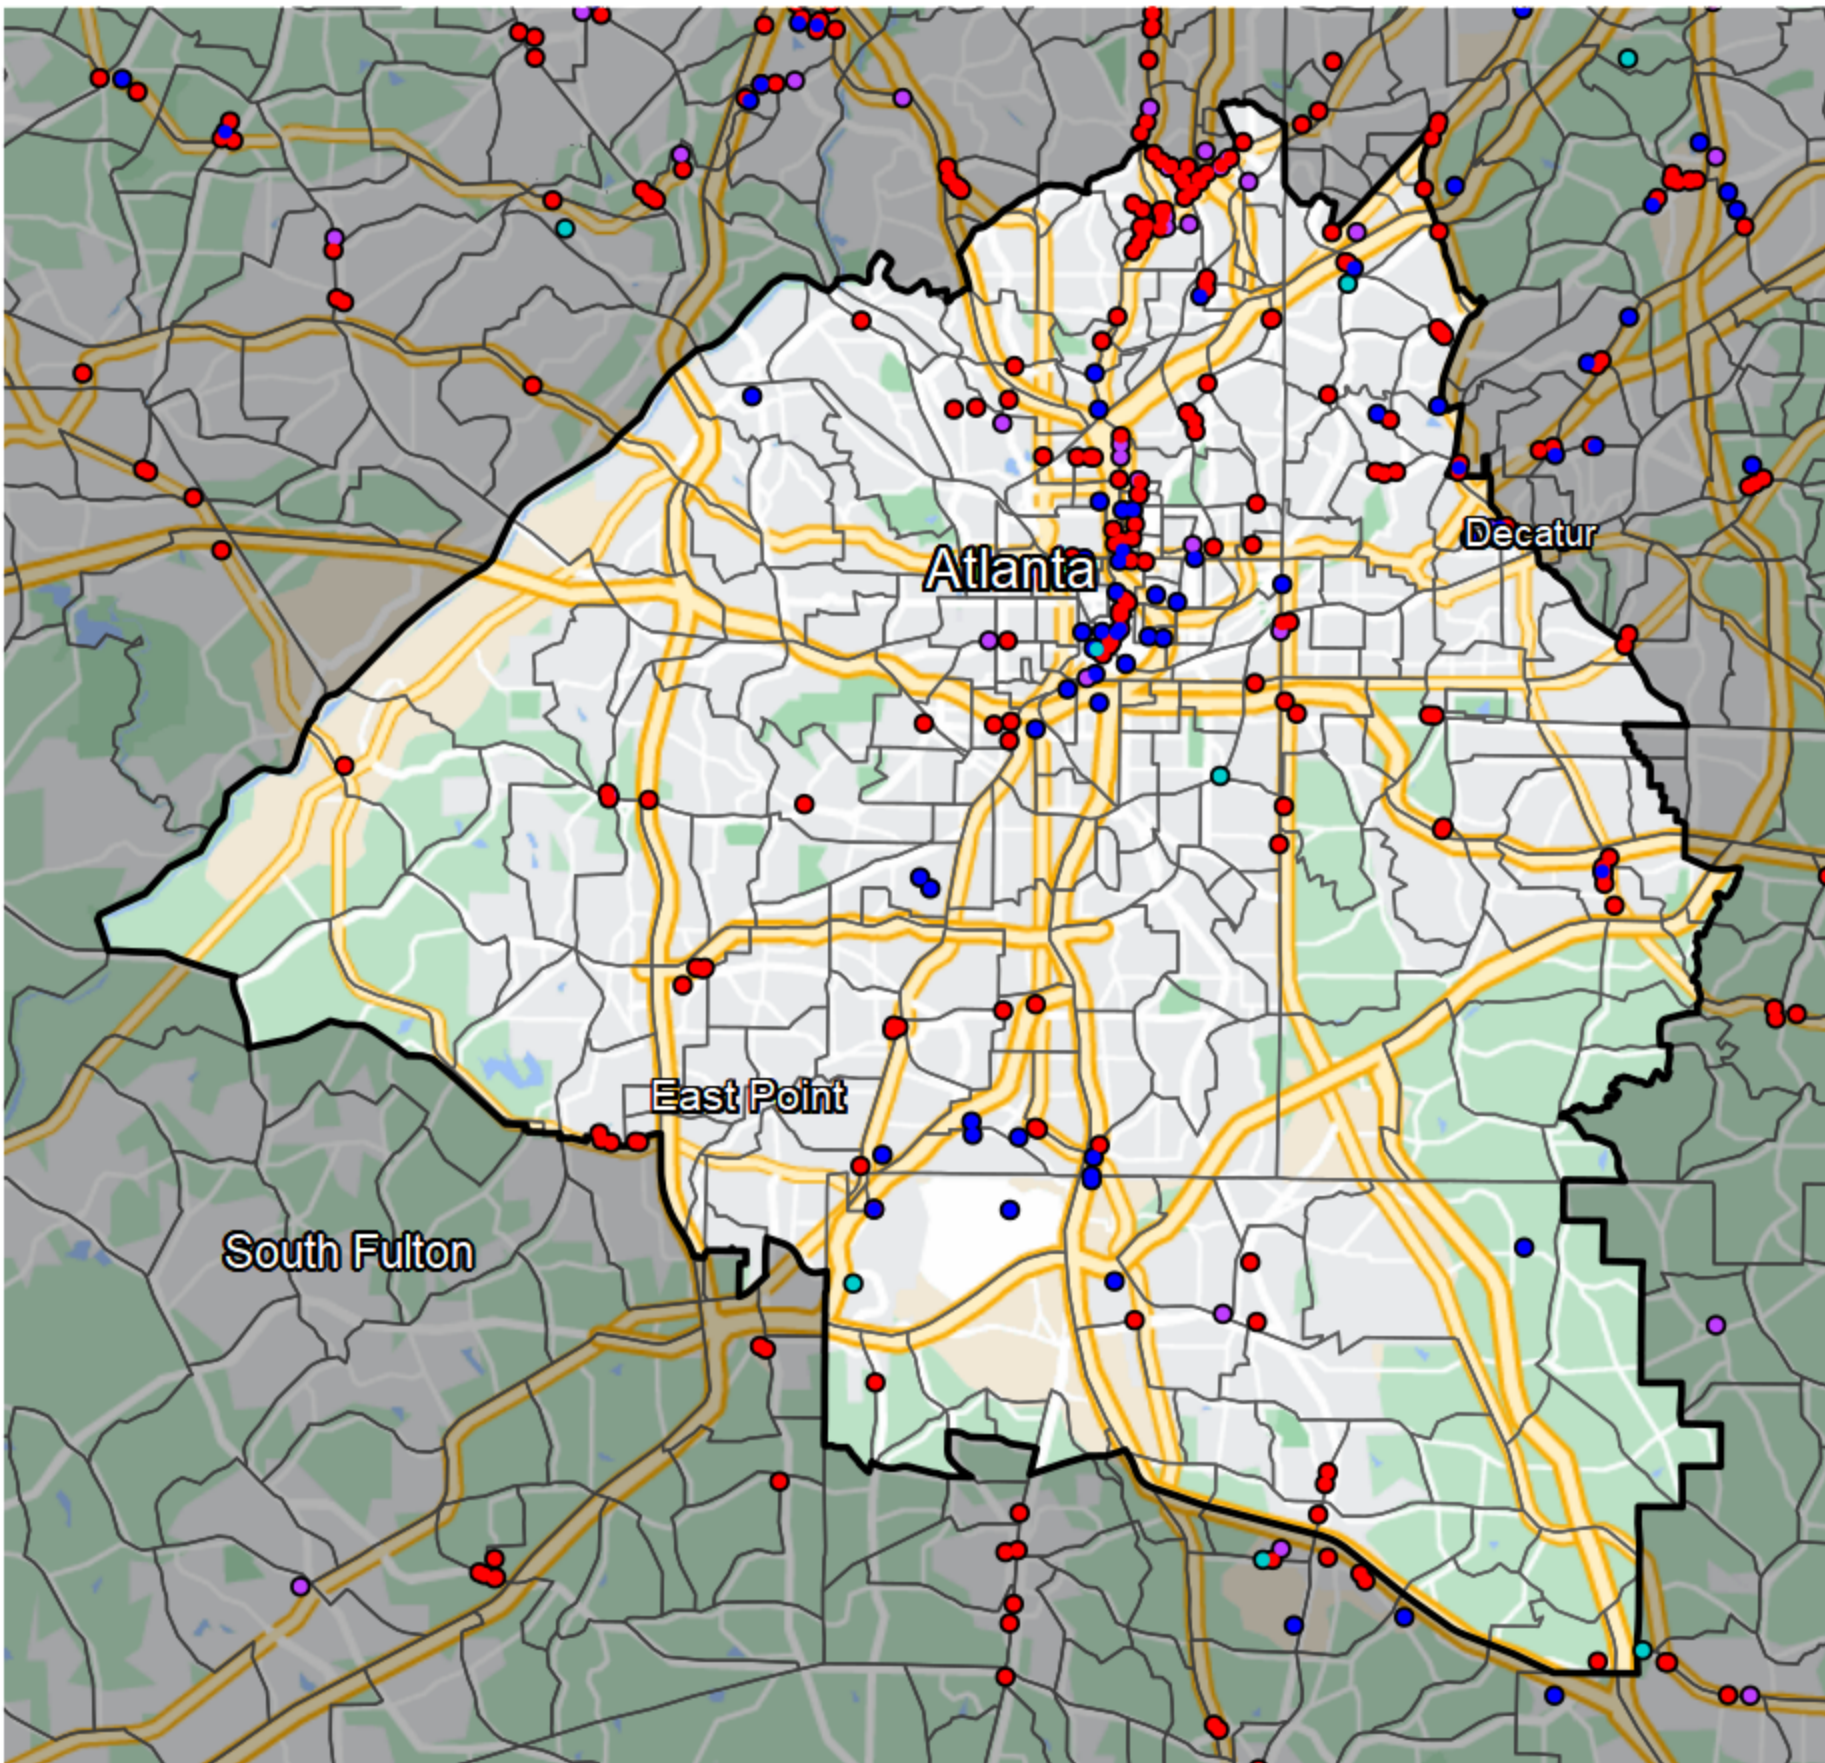

Georgia - Congressional District 5

Banking Desert

No Branches within 10 Miles of Population Center

Financial Institutions

- Bank: 22
- Bank, Out-of-State: 138
- Credit Union: 48
- Credit Union, Out-of-State: 4